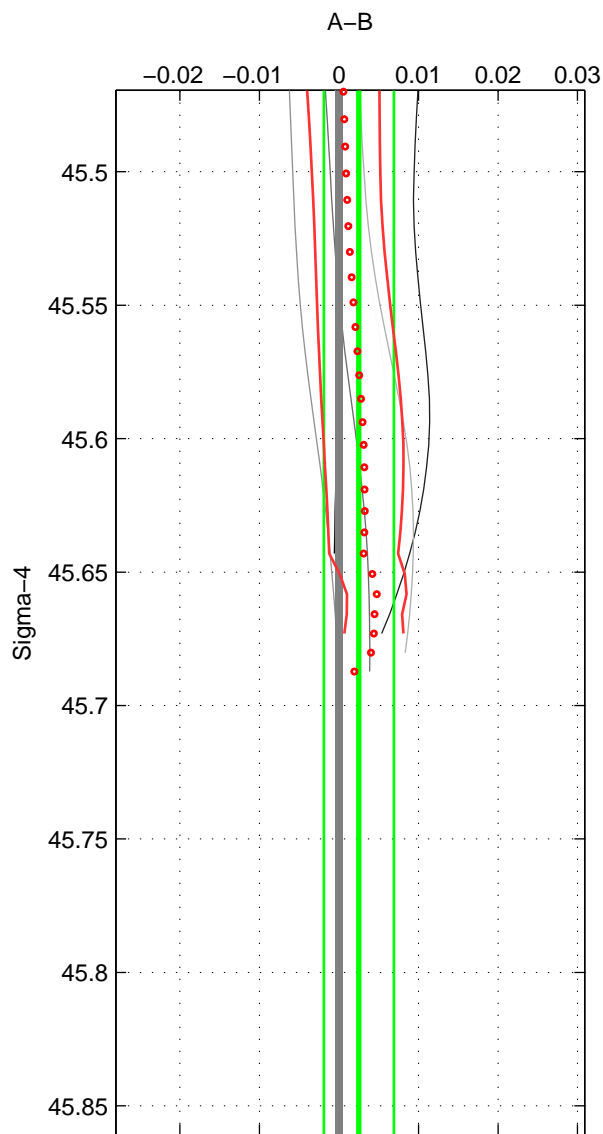

Cruise A (red). Date: Feb 2004 Cruisename: 664-49UF20040120

Cruise B (blue). Date: Feb 2006 Cruisename: 710-49UP20060113

*** "Favourite" values are means of spaces 1 2.

	Offset	O.StDev	Ratio	R.Stdev	Rating
SIGMA:	0.002	0.004	1.000	0.000	4
THETA:	0.003	0.007	1.000	0.000	4
DEPTH:	-0.006	0.003	1.000	0.000	3
FAV.:	0.003	0.006	1.000	0.000	4

Profiles of A: 8
 Profiles of B: 3
 Diff profs : 8
 WMoffset (A-B): 0.0025
 WMoffset stdev: 0.0044022
 WMratio (A/B): 1.0001
 WMratio stdev: 0.00012736

Quality (1-5): 4

Profiles of A: 8
 Profiles of B: 3
 Diff profs : 8
 WMoffset (A-B): 0.0034037
 WMoffset stdev: 0.0072088
 WMratio (A/B): 1.0001
 WMratio stdev: 0.00020863

Quality (1-5): 4

Profiles of A: 8
 Profiles of B: 3
 Diff profs : 8
 WMoffset (A-B): -0.0064095
 WMoffset stdev: 0.0032034
 WMratio (A/B): 0.99981
 WMratio stdev: 9.2743e-05

Quality (1-5): 3

Please note that statistics are bad.