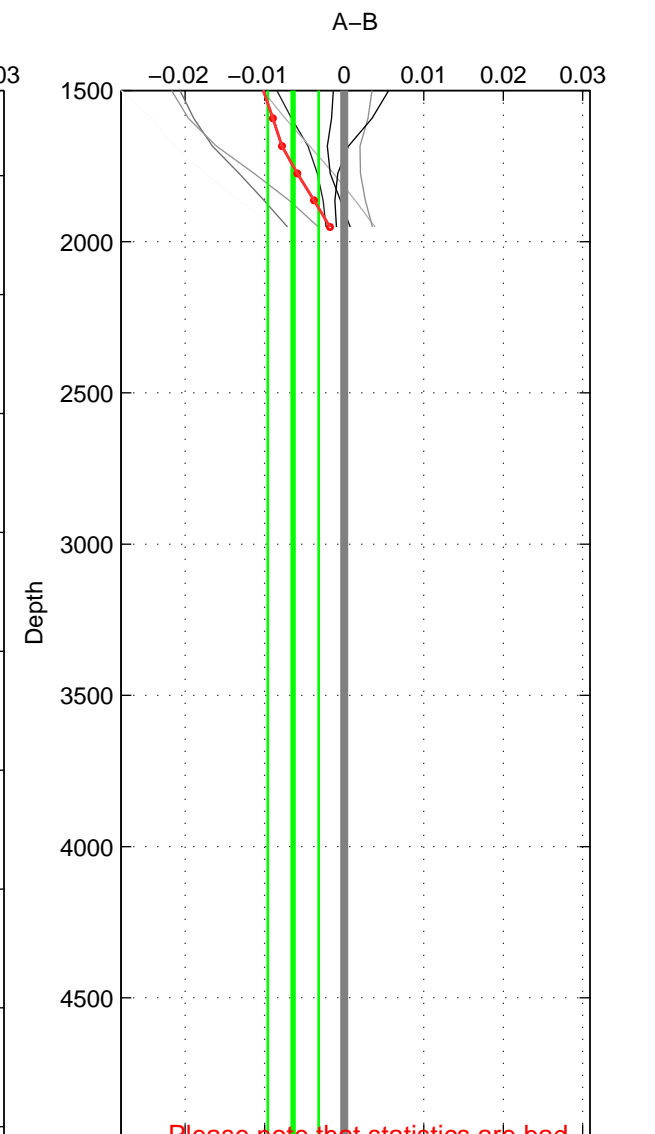

Cruise A (red). Date: Feb 2004 Cruisename: 664-49UF20040120

Cruise B (blue). Date: Feb 2006 Cruisename: 710-49UP20060113

*** "Favourite" values are means of spaces 1 2.

	Offset	O.StDev	Ratio	R.Stdev	Rating
SIGMA:	0.002	0.004	1.000	0.000	4
THETA:	0.003	0.007	1.000	0.000	4
DEPTH:	-0.006	0.003	1.000	0.000	3
FAV.:	0.003	0.006	1.000	0.000	4

Profiles of A: 8
 Profiles of B: 3
 Diff profs : 8
 WMoffset (A-B): 0.0025
 WMoffset stdev: 0.0044022
 WMratio (A/B): 1.0001
 WMratio stdev: 0.00012736

Quality (1-5): 4

Profiles of A: 8
 Profiles of B: 3
 Diff profs : 8
 WMoffset (A-B): 0.0034037
 WMoffset stdev: 0.0072088
 WMratio (A/B): 1.0001
 WMratio stdev: 0.00020863

Quality (1-5): 4

Profiles of A: 8
 Profiles of B: 3
 Diff profs : 8
 WMoffset (A-B): -0.0064095
 WMoffset stdev: 0.0032034
 WMratio (A/B): 0.99981
 WMratio stdev: 9.2743e-05

Quality (1-5): 3

Please note that statistics are bad.