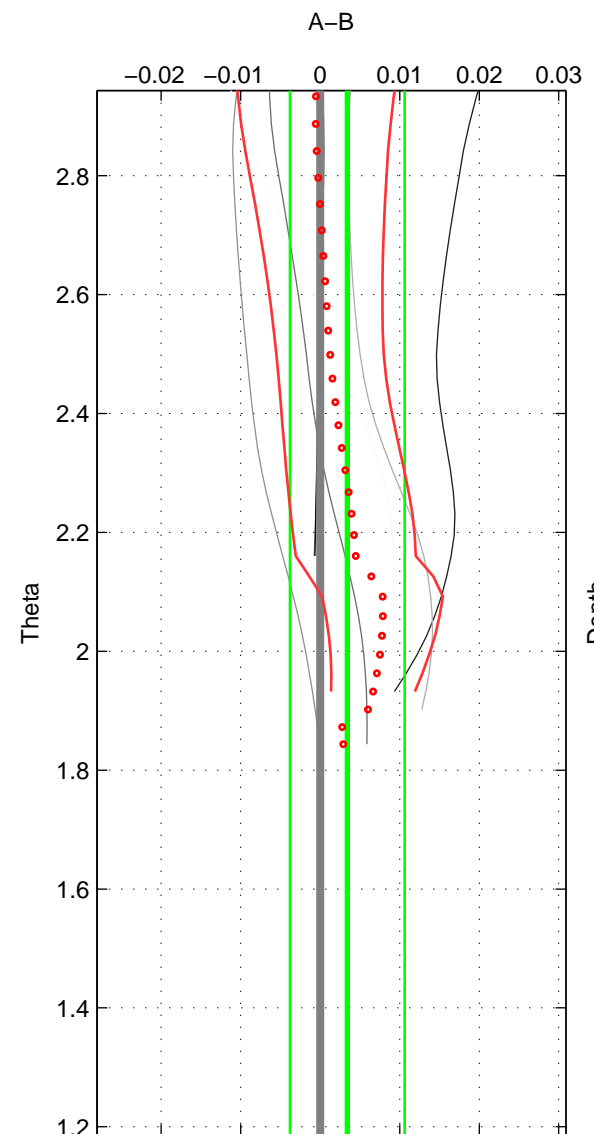

Cruise A (red). Date: Feb 2004 Cruisename: 664-49UF20040120

Cruise B (blue). Date: Feb 2006 Cruisename: 710-49UP20060113

*** "Favourite" values are means of spaces 1 2.

	Offset	O.StDev	Ratio	R.Stdev	Rating
SIGMA:	0.002	0.004	1.000	0.000	4
THETA:	0.003	0.007	1.000	0.000	4
DEPTH:	-0.006	0.003	1.000	0.000	3
FAV.:	0.003	0.006	1.000	0.000	4

Profiles of A: 8
 Profiles of B: 3
 Diff profs : 8
 WMoffset (A-B): 0.0025
 WMoffset stdev: 0.0044022
 WMratio (A/B): 1.0001
 WMratio stdev: 0.00012736

Quality (1-5): 4

Profiles of A: 8
 Profiles of B: 3
 Diff profs : 8
 WMoffset (A-B): 0.0034037
 WMoffset stdev: 0.0072088
 WMratio (A/B): 1.0001
 WMratio stdev: 0.00020863

Quality (1-5): 4

Profiles of A: 8
 Profiles of B: 3
 Diff profs : 8
 WMoffset (A-B): -0.0064095
 WMoffset stdev: 0.0032034
 WMratio (A/B): 0.99981
 WMratio stdev: 9.2743e-05

Quality (1-5): 3

Please note that statistics are bad.