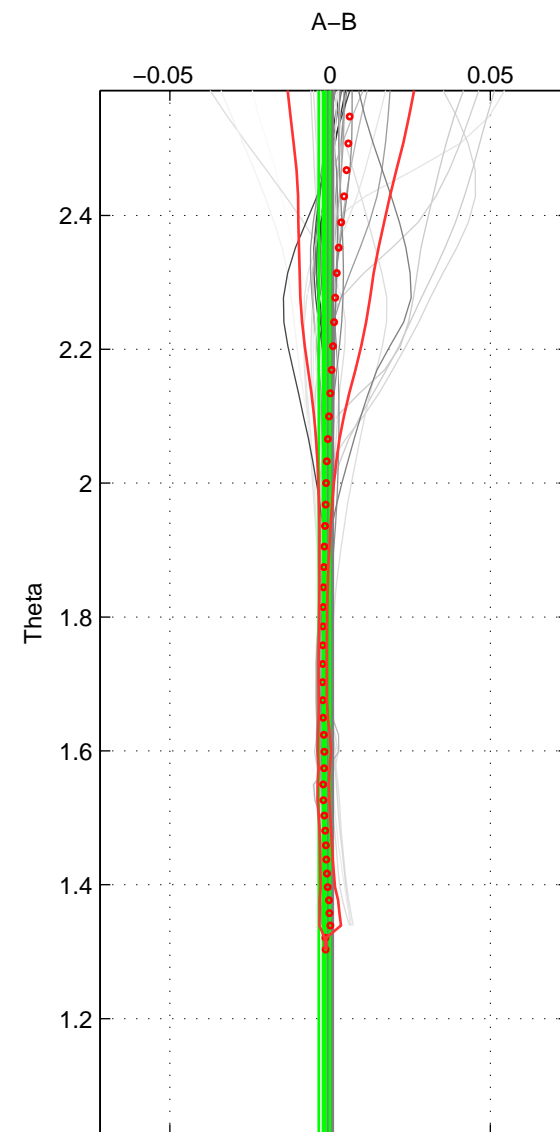

Cruise A (red). Date: Jan 2000 Cruisename: 588-49NZ20000105

Cruise B (blue). Date: Jun 2005 Cruisename: 605-49NZ20050525

\*\*\* "Favourite" values are means of spaces 1 2.

	Offset	O.StDev	Ratio	R.Stdev	Rating
SIGMA:	-0.001	0.001	1.000	0.000	5
THETA:	-0.002	0.002	1.000	0.000	5
DEPTH:	0.009	0.001	1.000	0.000	3
FAV.:	-0.001	0.001	1.000	0.000	5

Profiles of A: 4  
 Profiles of B: 30  
 Diff profs : 36  
 WMoffset (A-B): -0.00090363  
 WMoffset stdev: 0.00093095  
 WMratio (A/B): 0.99997  
 WMratio stdev: 2.6903e-05

Quality (1-5): 5

Profiles of A: 4  
 Profiles of B: 30  
 Diff profs : 36  
 WMoffset (A-B): -0.001816  
 WMoffset stdev: 0.0017201  
 WMratio (A/B): 0.99995  
 WMratio stdev: 4.969e-05

Quality (1-5): 5

Profiles of A: 4  
 Profiles of B: 30  
 Diff profs : 36  
 WMoffset (A-B): 0.0090048  
 WMoffset stdev: 0.001261  
 WMratio (A/B): 1.0003  
 WMratio stdev: 3.6787e-05

Quality (1-5): 3

Please note that statistics are bad.