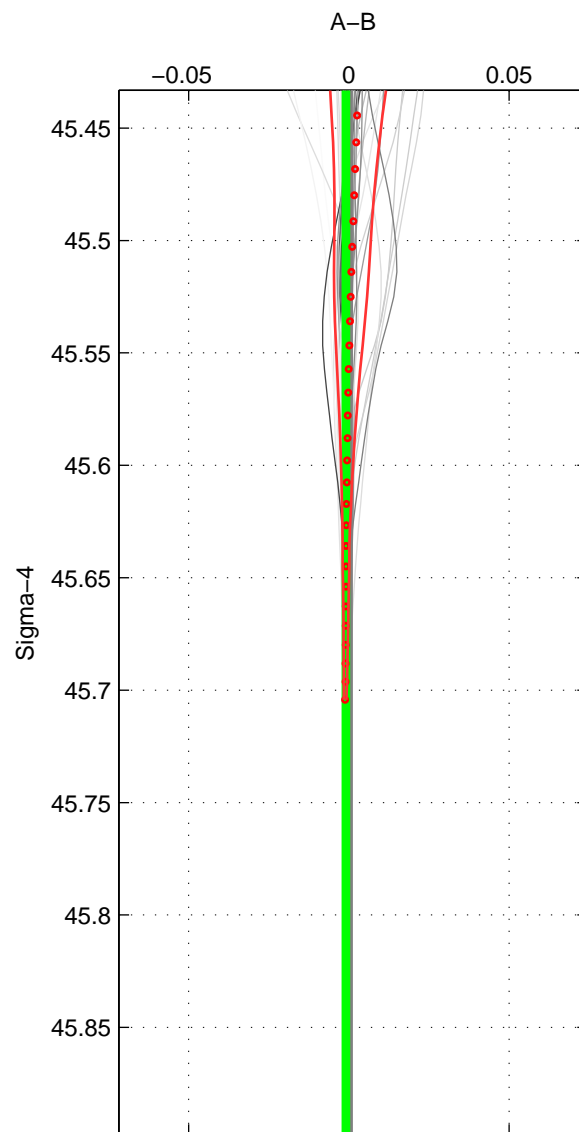

Cruise A (red). Date: Jan 2000 Cruisename: 588-49NZ20000105

Cruise B (blue). Date: Jun 2005 Cruisename: 605-49NZ20050525

\*\*\* "Favourite" values are means of spaces 1 2.

	Offset	O.StDev	Ratio	R.Stdev	Rating
SIGMA:	-0.001	0.001	1.000	0.000	5
THETA:	-0.002	0.002	1.000	0.000	5
DEPTH:	0.009	0.001	1.000	0.000	3
FAV.:	-0.001	0.001	1.000	0.000	5

Profiles of A: 4  
 Profiles of B: 30  
 Diff profs : 36  
 WMoffset (A-B): -0.00090363  
 WMoffset stdev: 0.00093095  
 WMratio (A/B): 0.99997  
 WMratio stdev: 2.6903e-05

Quality (1-5): 5

Profiles of A: 4  
 Profiles of B: 30  
 Diff profs : 36  
 WMoffset (A-B): -0.001816  
 WMoffset stdev: 0.0017201  
 WMratio (A/B): 0.99995  
 WMratio stdev: 4.969e-05

Quality (1-5): 5

Profiles of A: 4  
 Profiles of B: 30  
 Diff profs : 36  
 WMoffset (A-B): 0.0090048  
 WMoffset stdev: 0.001261  
 WMratio (A/B): 1.0003  
 WMratio stdev: 3.6787e-05

Quality (1-5): 3

Please note that statistics are bad.