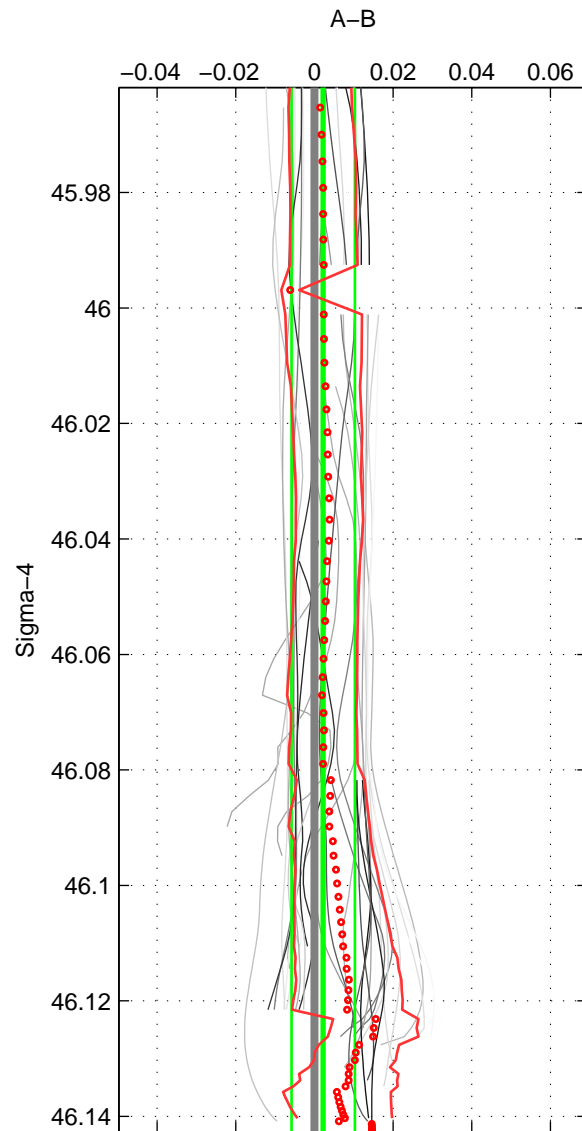

Cruise A (red). Date: Jan 2008 Cruisename: 338-09AR20071216
 Cruise B (blue). Date: Dec 2001 Cruisename: 559-49HH20011127

*** "Favourite" values are means of spaces 1 2 3.

	Offset	O.StDev	Ratio	R.Stdev	Rating
SIGMA:	0.002	0.008	1.000	0.000	5
THETA:	0.004	0.007	1.000	0.000	5
DEPTH:	-0.002	0.013	1.000	0.000	5
FAV.:	0.001	0.009	1.000	0.000	5

Profiles of A: 19
 Profiles of B: 4
 Diff profs: 33
 WMoffset (A-B): 0.0022416
 WMoffset stdev: 0.0080343
 WMratio (A/B): 1.0001
 WMratio stdev: 0.00023163

Quality (1-5): 5

Profiles of A: 19
 Profiles of B: 4
 Diff profs: 33
 WMoffset (A-B): 0.0037495
 WMoffset stdev: 0.0070271
 WMratio (A/B): 1.0001
 WMratio stdev: 0.00020266

Quality (1-5): 5

Profiles of A: 17
 Profiles of B: 4
 Diff profs: 30
 WMoffset (A-B): -0.001596
 WMoffset stdev: 0.012657
 WMratio (A/B): 0.99995
 WMratio stdev: 0.00036499

Quality (1-5): 5