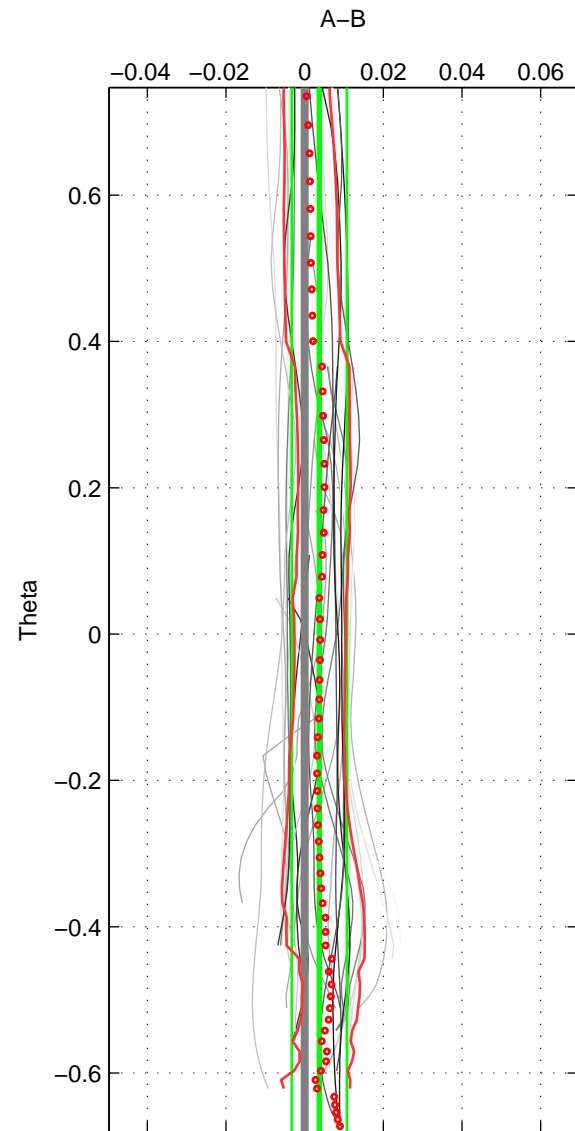

Cruise A (red). Date: Jan 2008 Cruisename: 338-09AR20071216
 Cruise B (blue). Date: Dec 2001 Cruisename: 559-49HH20011127

*** "Favourite" values are means of spaces 1 2 3.

	Offset	O.StDev	Ratio	R.Stdev	Rating
SIGMA:	0.002	0.008	1.000	0.000	5
THETA:	0.004	0.007	1.000	0.000	5
DEPTH:	-0.002	0.013	1.000	0.000	5
FAV.:	0.001	0.009	1.000	0.000	5

Profiles of A: 19
 Profiles of B: 4
 Diff profs: 33
 WMoffset (A-B): 0.0022416
 WMoffset stdev: 0.0080343
 WMratio (A/B): 1.0001
 WMratio stdev: 0.00023163

Quality (1-5): 5

Profiles of A: 19
 Profiles of B: 4
 Diff profs: 33
 WMoffset (A-B): 0.0037495
 WMoffset stdev: 0.0070271
 WMratio (A/B): 1.0001
 WMratio stdev: 0.00020266

Quality (1-5): 5

Profiles of A: 17
 Profiles of B: 4
 Diff profs: 30
 WMoffset (A-B): -0.001596
 WMoffset stdev: 0.012657
 WMratio (A/B): 0.99995
 WMratio stdev: 0.00036499

Quality (1-5): 5