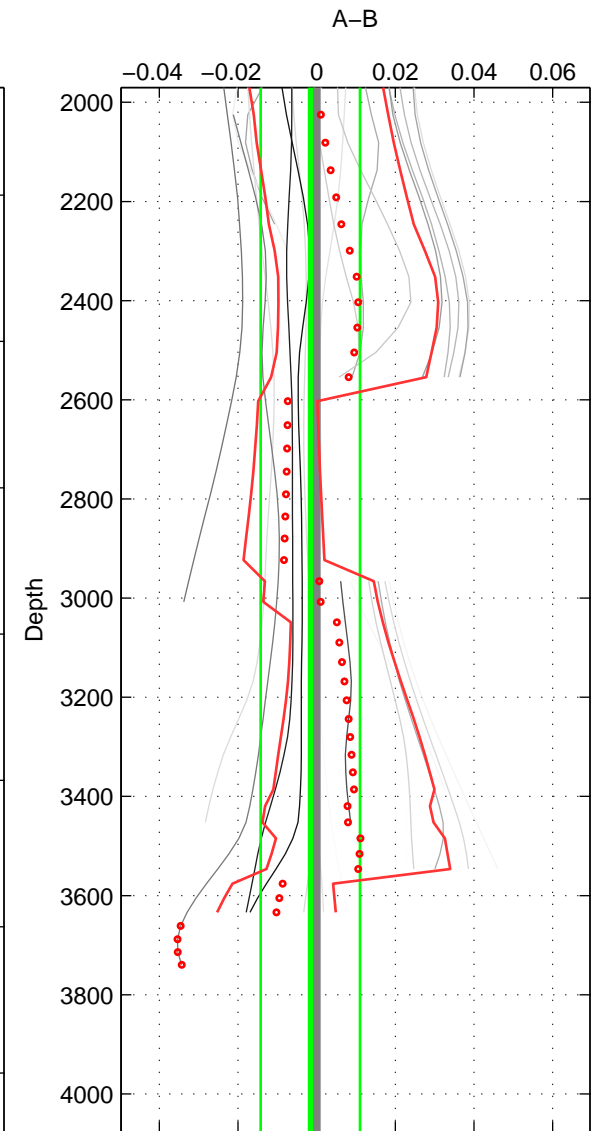

Cruise A (red). Date: Jan 2008 Cruisename: 338-09AR20071216
 Cruise B (blue). Date: Dec 2001 Cruisename: 559-49HH20011127

*** "Favourite" values are means of spaces 1 2 3.

	Offset	O.StDev	Ratio	R.Stdev	Rating
SIGMA:	0.002	0.008	1.000	0.000	5
THETA:	0.004	0.007	1.000	0.000	5
DEPTH:	-0.002	0.013	1.000	0.000	5
FAV.:	0.001	0.009	1.000	0.000	5

Profiles of A: 19
 Profiles of B: 4
 Diff profs: 33
 WMoffset (A-B): 0.0022416
 WMoffset stdev: 0.0080343
 WMratio (A/B): 1.0001
 WMratio stdev: 0.00023163

Quality (1-5): 5

Profiles of A: 19
 Profiles of B: 4
 Diff profs: 33
 WMoffset (A-B): 0.0037495
 WMoffset stdev: 0.0070271
 WMratio (A/B): 1.0001
 WMratio stdev: 0.00020266

Quality (1-5): 5

Profiles of A: 17
 Profiles of B: 4
 Diff profs: 30
 WMoffset (A-B): -0.001596
 WMoffset stdev: 0.012657
 WMratio (A/B): 0.99995
 WMratio stdev: 0.00036499

Quality (1-5): 5