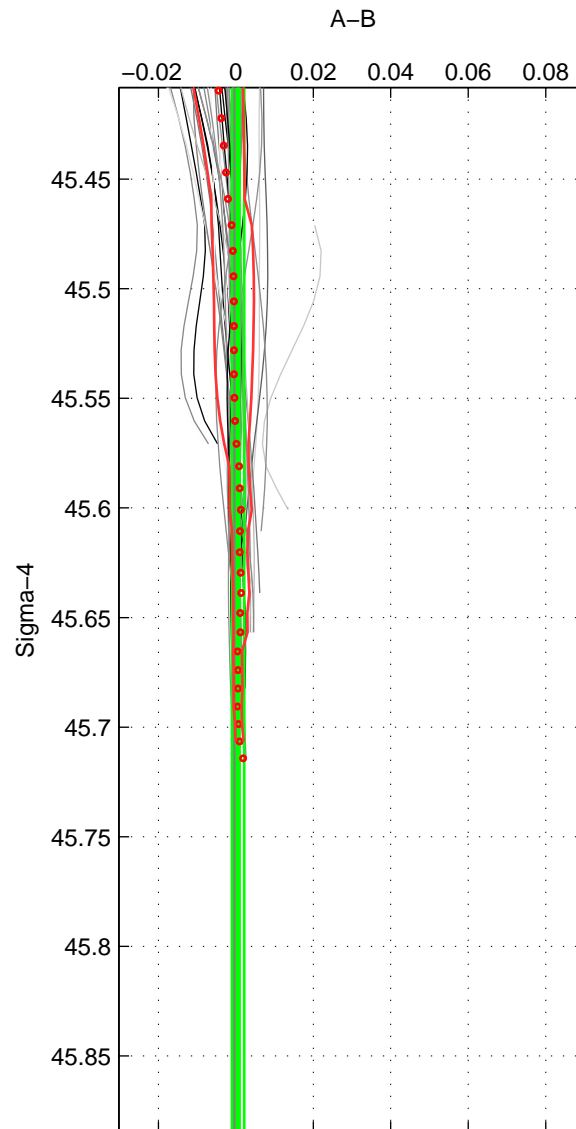

Cruise A (red). Date: May 1999 Cruisename: 687-49UP19990419

Cruise B (blue). Date: Jul 2002 Cruisename: 697-49UP20020620

*** "Favourite" values are means of spaces 1 2.

	Offset	O.StDev	Ratio	R.Stdev	Rating
SIGMA:	0.001	0.002	1.000	0.000	5
THETA:	0.001	0.003	1.000	0.000	5
DEPTH:	0.015	0.003	1.000	0.000	3
FAV.:	0.001	0.002	1.000	0.000	5

Profiles of A: 14
 Profiles of B: 16
 Diff profs : 42
 WMoffset (A-B): 0.00058784
 WMoffset stdev: 0.0016023
 WMratio (A/B): 1
 WMratio stdev: 4.6312e-05

Quality (1-5): 5

Profiles of A: 14
 Profiles of B: 16
 Diff profs : 42
 WMoffset (A-B): 0.00083515
 WMoffset stdev: 0.0028681
 WMratio (A/B): 1
 WMratio stdev: 8.2906e-05

Quality (1-5): 5

Profiles of A: 14
 Profiles of B: 16
 Diff profs : 42
 WMoffset (A-B): 0.01534
 WMoffset stdev: 0.0028785
 WMratio (A/B): 1.0004
 WMratio stdev: 8.3887e-05

Quality (1-5): 3

Please note that statistics are bad.