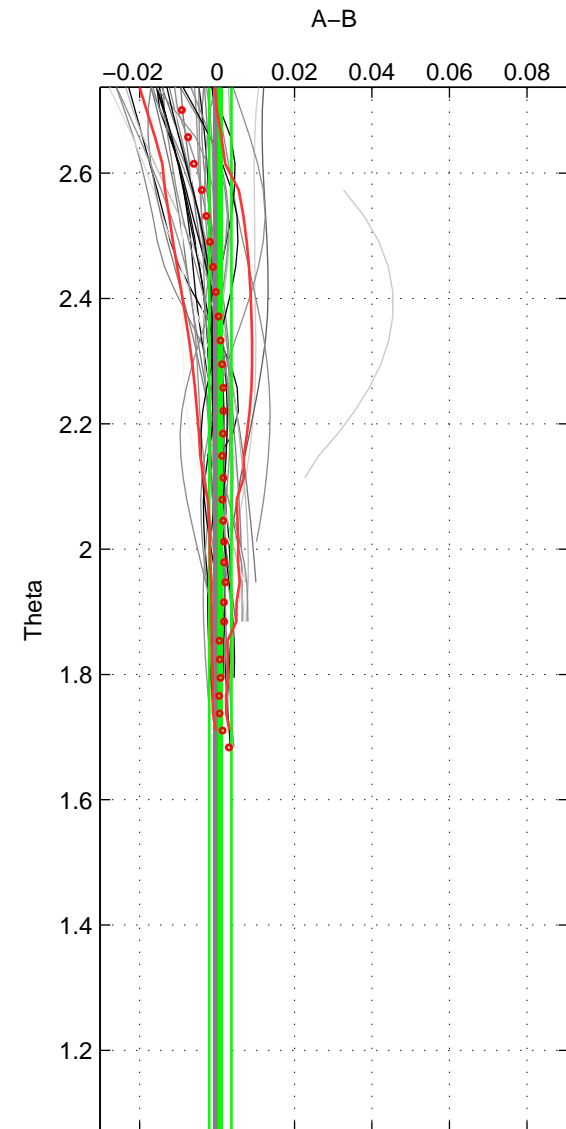

Cruise A (red). Date: May 1999 Cruisename: 687-49UP19990419

Cruise B (blue). Date: Jul 2002 Cruisename: 697-49UP20020620

*** "Favourite" values are means of spaces 1 2.

	Offset	O.StDev	Ratio	R.Stdev	Rating
SIGMA:	0.001	0.002	1.000	0.000	5
THETA:	0.001	0.003	1.000	0.000	5
DEPTH:	0.015	0.003	1.000	0.000	3
FAV.:	0.001	0.002	1.000	0.000	5

Profiles of A: 14
 Profiles of B: 16
 Diff profs : 42
 WMoffset (A-B): 0.00058784
 WMoffset stdev: 0.0016023
 WMratio (A/B): 1
 WMratio stdev: 4.6312e-05

Quality (1-5): 5

Profiles of A: 14
 Profiles of B: 16
 Diff profs : 42
 WMoffset (A-B): 0.00083515
 WMoffset stdev: 0.0028681
 WMratio (A/B): 1
 WMratio stdev: 8.2906e-05

Quality (1-5): 5

Profiles of A: 14
 Profiles of B: 16
 Diff profs : 42
 WMoffset (A-B): 0.01534
 WMoffset stdev: 0.0028785
 WMratio (A/B): 1.0004
 WMratio stdev: 8.3887e-05

Quality (1-5): 3

Please note that statistics are bad.