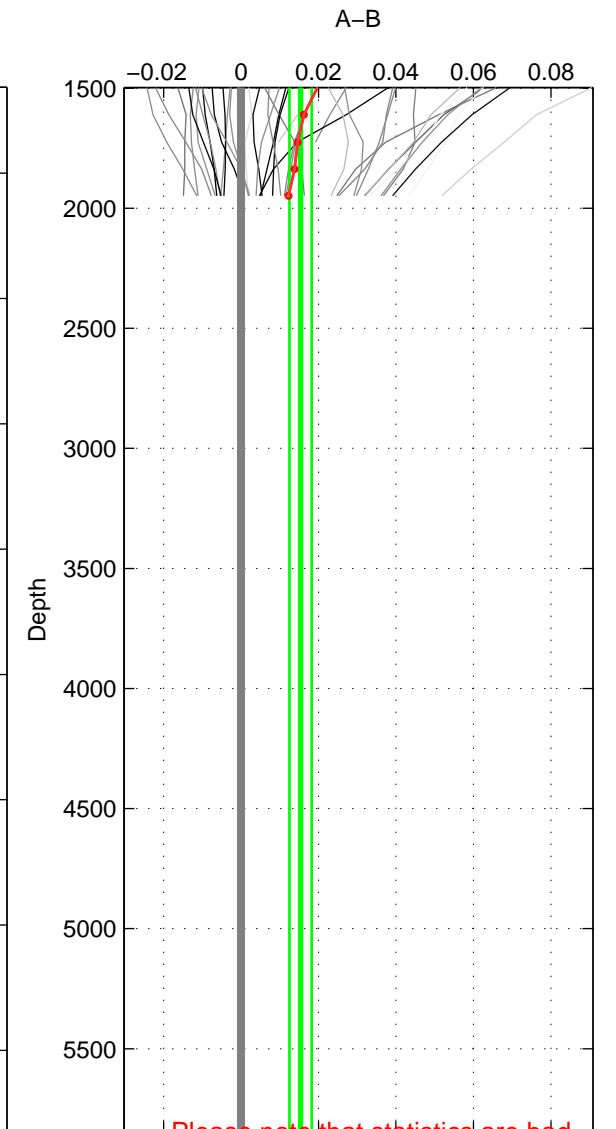

Cruise A (red). Date: May 1999 Cruisename: 687-49UP19990419

Cruise B (blue). Date: Jul 2002 Cruisename: 697-49UP20020620

*** "Favourite" values are means of spaces 1 2.

	Offset	O.StDev	Ratio	R.Stdev	Rating
SIGMA:	0.001	0.002	1.000	0.000	5
THETA:	0.001	0.003	1.000	0.000	5
DEPTH:	0.015	0.003	1.000	0.000	3
FAV.:	0.001	0.002	1.000	0.000	5

Profiles of A: 14
 Profiles of B: 16
 Diff profs : 42
 WMoffset (A-B): 0.00058784
 WMoffset stdev: 0.0016023
 WMratio (A/B): 1
 WMratio stdev: 4.6312e-05

Quality (1-5): 5

Profiles of A: 14
 Profiles of B: 16
 Diff profs : 42
 WMoffset (A-B): 0.00083515
 WMoffset stdev: 0.0028681
 WMratio (A/B): 1
 WMratio stdev: 8.2906e-05

Quality (1-5): 5

Profiles of A: 14
 Profiles of B: 16
 Diff profs : 42
 WMoffset (A-B): 0.01534
 WMoffset stdev: 0.0028785
 WMratio (A/B): 1.0004
 WMratio stdev: 8.3887e-05

Quality (1-5): 3

Please note that statistics are bad.