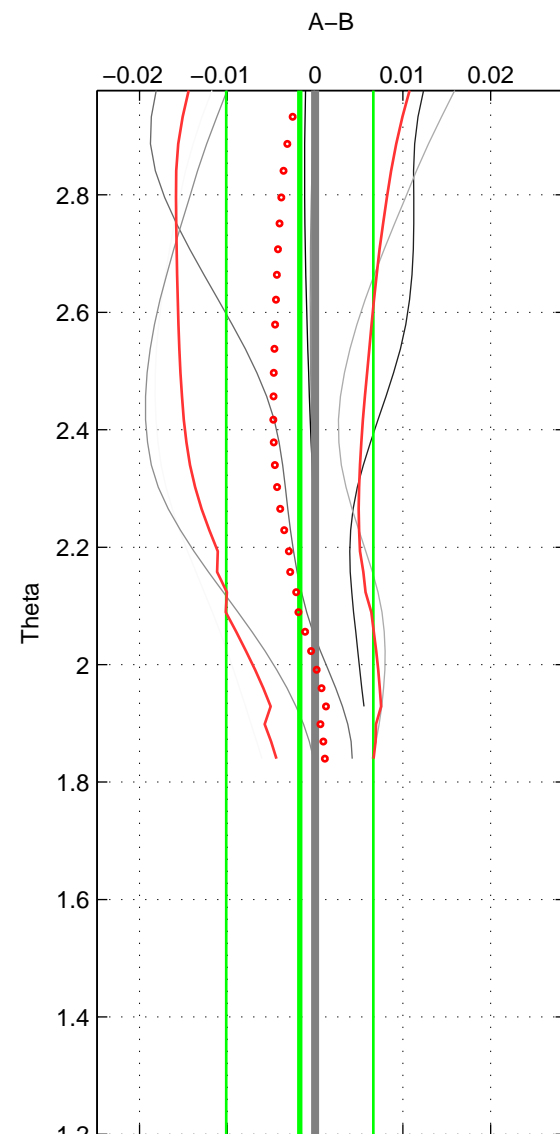

Cruise A (red). Date: Feb 2006 Cruisename: 670-49UF20060118

Cruise B (blue). Date: Feb 2006 Cruisename: 710-49UP20060113

\*\*\* "Favourite" values are means of spaces 1 2.

	Offset	O.StDev	Ratio	R.Stdev	Rating
SIGMA:	-0.001	0.005	1.000	0.000	4
THETA:	-0.002	0.008	1.000	0.000	4
DEPTH:	-0.008	0.004	1.000	0.000	3
FAV.:	-0.001	0.007	1.000	0.000	4

Profiles of A: 7  
 Profiles of B: 3  
 Diff profs : 7  
 WMoffset (A-B): -0.00091084  
 WMoffset stdev: 0.0047531  
 WMratio (A/B): 0.99997  
 WMratio stdev: 0.00013744

Quality (1-5): 4

Profiles of A: 7  
 Profiles of B: 3  
 Diff profs : 7  
 WMoffset (A-B): -0.0017434  
 WMoffset stdev: 0.008378  
 WMratio (A/B): 0.99995  
 WMratio stdev: 0.0002423

Quality (1-5): 4

Profiles of A: 7  
 Profiles of B: 3  
 Diff profs : 7  
 WMoffset (A-B): -0.0079954  
 WMoffset stdev: 0.0039073  
 WMratio (A/B): 0.99977  
 WMratio stdev: 0.00011311

Quality (1-5): 3