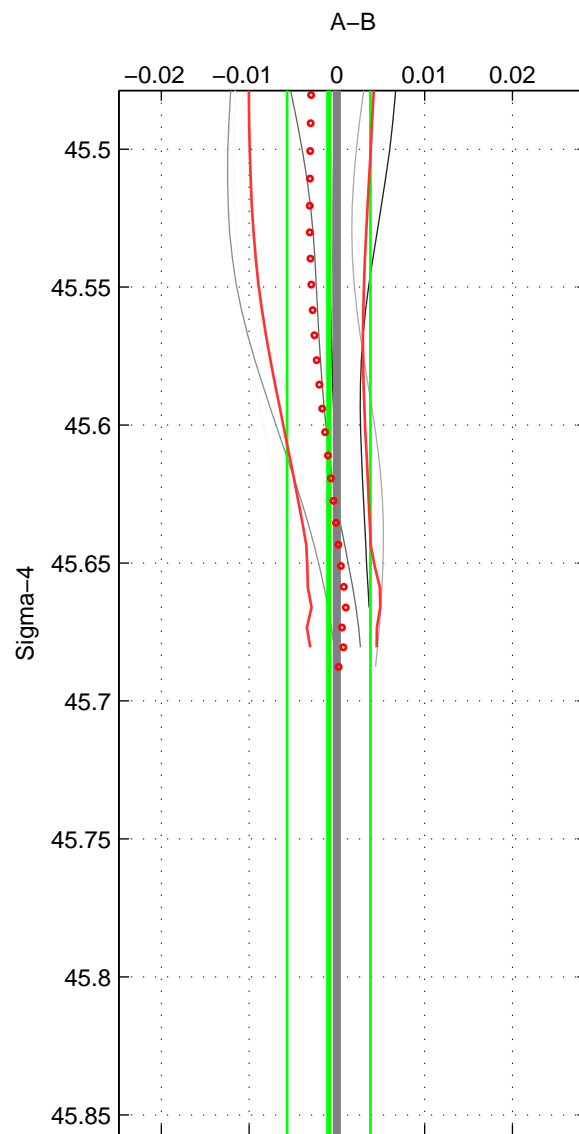

Cruise A (red). Date: Feb 2006 Cruisename: 670-49UF20060118

Cruise B (blue). Date: Feb 2006 Cruisename: 710-49UP20060113

\*\*\* "Favourite" values are means of spaces 1 2.

	Offset	O.StDev	Ratio	R.Stdev	Rating
SIGMA:	-0.001	0.005	1.000	0.000	4
THETA:	-0.002	0.008	1.000	0.000	4
DEPTH:	-0.008	0.004	1.000	0.000	3
FAV.:	-0.001	0.007	1.000	0.000	4

Profiles of A: 7  
 Profiles of B: 3  
 Diff profs : 7  
 WMoffset (A-B): -0.00091084  
 WMoffset stdev: 0.0047531  
 WMratio (A/B): 0.99997  
 WMratio stdev: 0.00013744

Quality (1-5): 4

Profiles of A: 7  
 Profiles of B: 3  
 Diff profs : 7  
 WMoffset (A-B): -0.0017434  
 WMoffset stdev: 0.008378  
 WMratio (A/B): 0.99995  
 WMratio stdev: 0.0002423

Quality (1-5): 4

Profiles of A: 7  
 Profiles of B: 3  
 Diff profs : 7  
 WMoffset (A-B): -0.0079954  
 WMoffset stdev: 0.0039073  
 WMratio (A/B): 0.99977  
 WMratio stdev: 0.00011311

Quality (1-5): 3