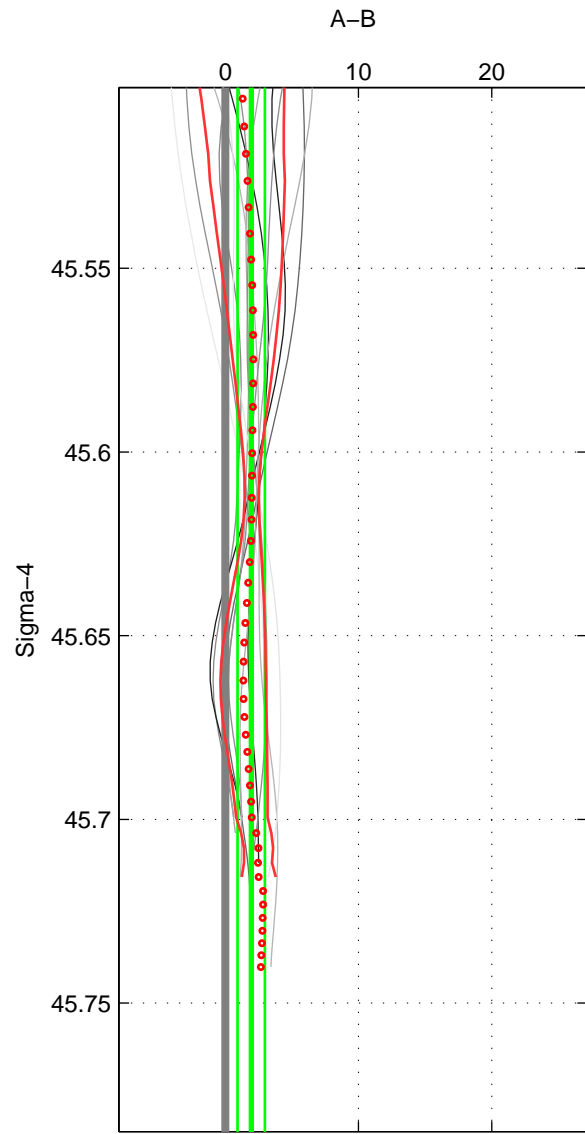

Cruise A (red). Date: Jul 1987 Cruisename: 483-31OC19870606

Cruise B (blue). Date: Dec 2007 Cruisename: 614-49NZ20071122

*** "Favourite" values are means of spaces 1 2 3.

	Offset	O.StDev	Ratio	R.Stdev	Rating
SIGMA:	0.002	0.001	1.000	0.000	2
THETA:	0.003	0.001	1.000	0.000	2
DEPTH:	0.005	0.004	1.000	0.000	2
FAV.:	0.003	0.002	1.000	0.000	2

Profiles of A: 3
 Profiles of B: 5
 Diff profs : 13
 WMoffset (A-B): 0.0019454
 WMoffset stdev: 0.0010192
 WMratio (A/B): 1.0001
 WMratio stdev: 2.9437e-05

Quality (1-5): 2

Profiles of A: 3
 Profiles of B: 5
 Diff profs : 13
 WMoffset (A-B): 0.0026001
 WMoffset stdev: 0.0013622
 WMratio (A/B): 1.0001
 WMratio stdev: 3.9344e-05

Quality (1-5): 2

Profiles of A: 3
 Profiles of B: 5
 Diff profs : 13
 WMoffset (A-B): 0.0051752
 WMoffset stdev: 0.0036465
 WMratio (A/B): 1.0001
 WMratio stdev: 0.00010529

Quality (1-5): 2