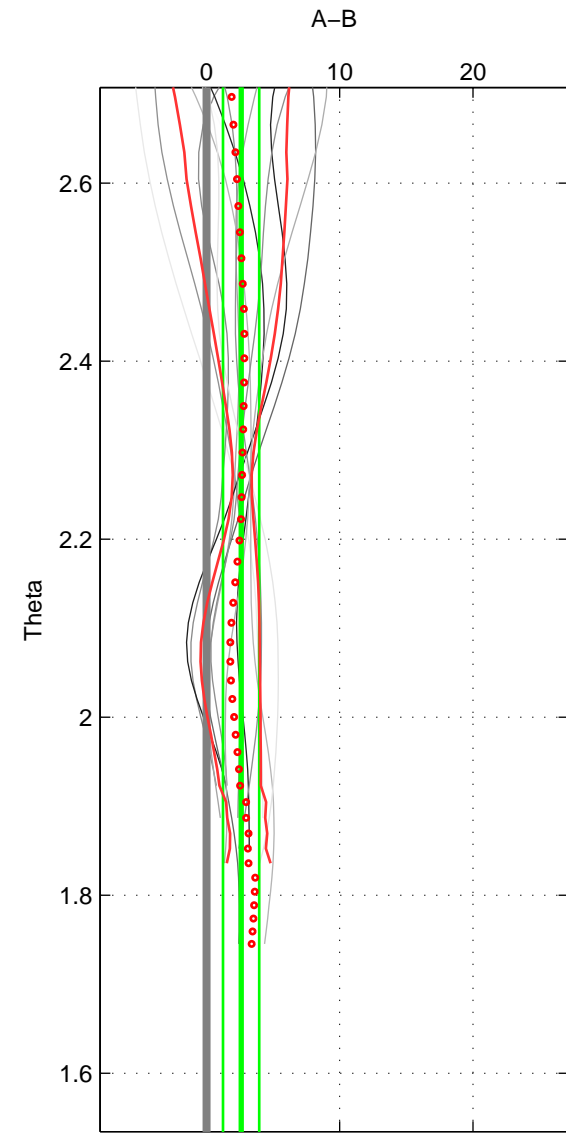

Cruise A (red). Date: Jul 1987 Cruisename: 483-31OC19870606

Cruise B (blue). Date: Dec 2007 Cruisename: 614-49NZ20071122

*** "Favourite" values are means of spaces 1 2 3.

	Offset	O.StDev	Ratio	R.Stdev	Rating
SIGMA:	0.002	0.001	1.000	0.000	2
THETA:	0.003	0.001	1.000	0.000	2
DEPTH:	0.005	0.004	1.000	0.000	2
FAV.:	0.003	0.002	1.000	0.000	2

Profiles of A: 3
 Profiles of B: 5
 Diff profs : 13
 WMoffset (A-B): 0.0019454
 WMoffset stdev: 0.0010192
 WMratio (A/B): 1.0001
 WMratio stdev: 2.9437e-05

Quality (1-5): 2

Profiles of A: 3
 Profiles of B: 5
 Diff profs : 13
 WMoffset (A-B): 0.0026001
 WMoffset stdev: 0.0013622
 WMratio (A/B): 1.0001
 WMratio stdev: 3.9344e-05

Quality (1-5): 2

Profiles of A: 3
 Profiles of B: 5
 Diff profs : 13
 WMoffset (A-B): 0.0051752
 WMoffset stdev: 0.0036465
 WMratio (A/B): 1.0001
 WMratio stdev: 0.00010529

Quality (1-5): 2