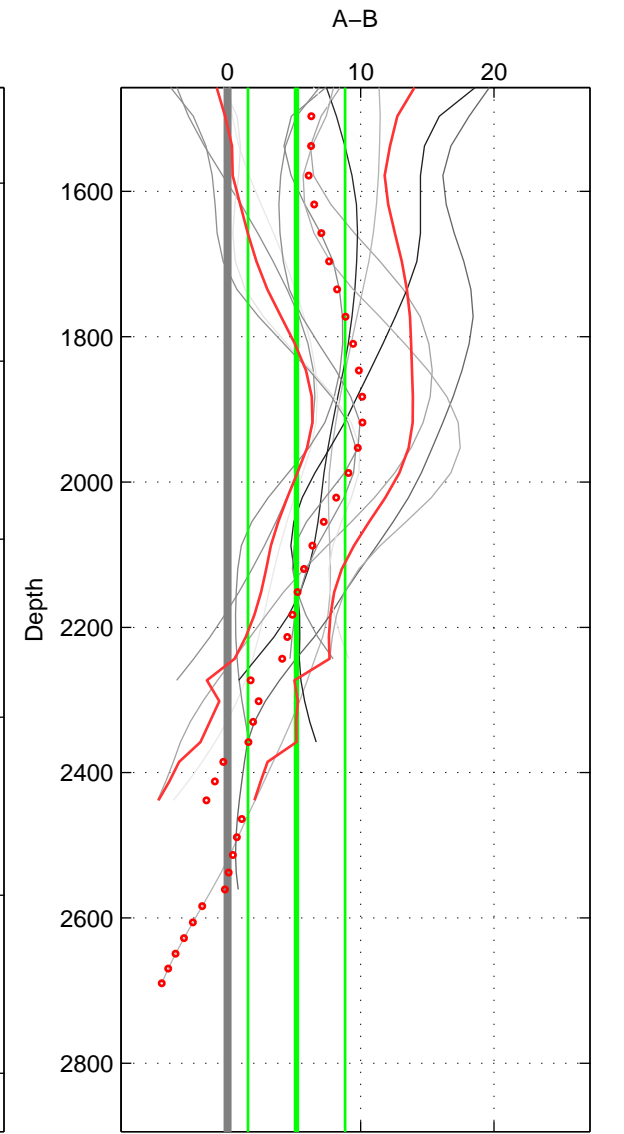

Cruise A (red). Date: Jul 1987 Cruisename: 483-31OC19870606

Cruise B (blue). Date: Dec 2007 Cruisename: 614-49NZ20071122

*** "Favourite" values are means of spaces 1 2 3.

	Offset	O.StDev	Ratio	R.Stdev	Rating
SIGMA:	0.002	0.001	1.000	0.000	2
THETA:	0.003	0.001	1.000	0.000	2
DEPTH:	0.005	0.004	1.000	0.000	2
FAV.:	0.003	0.002	1.000	0.000	2

Profiles of A: 3
 Profiles of B: 5
 Diff profs : 13
 WMoffset (A-B): 0.0019454
 WMoffset stdev: 0.0010192
 WMratio (A/B): 1.0001
 WMratio stdev: 2.9437e-05

Quality (1-5): 2

Profiles of A: 3
 Profiles of B: 5
 Diff profs : 13
 WMoffset (A-B): 0.0026001
 WMoffset stdev: 0.0013622
 WMratio (A/B): 1.0001
 WMratio stdev: 3.9344e-05

Quality (1-5): 2

Profiles of A: 3
 Profiles of B: 5
 Diff profs : 13
 WMoffset (A-B): 0.0051752
 WMoffset stdev: 0.0036465
 WMratio (A/B): 1.0001
 WMratio stdev: 0.00010529

Quality (1-5): 2