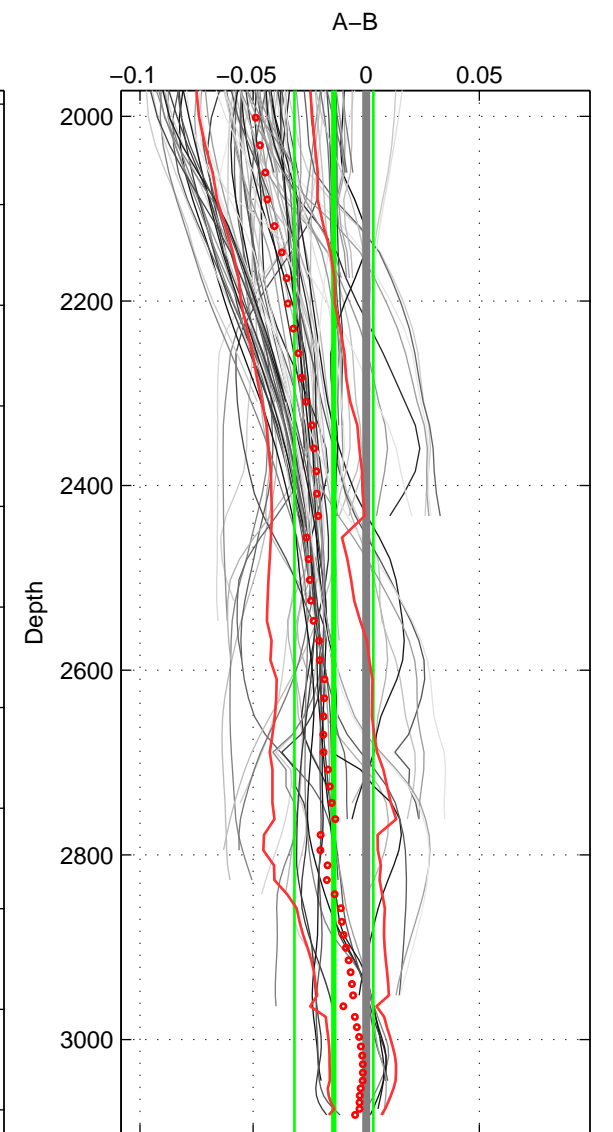

Cruise A (red). Date: Aug 1997 Cruisename: 155-06MT19970815

Cruise B (blue). Date: Apr 1991 Cruisename: 297-64TR19910408

\*\*\* "Favourite" values are means of spaces 1 2 3.

	Offset	O.StDev	Ratio	R.Stdev	Rating
SIGMA:	-0.009	0.005	1.000	0.000	4
THETA:	-0.008	0.004	1.000	0.000	4
DEPTH:	-0.014	0.017	1.000	0.001	4
FAV. :	-0.010	0.009	1.000	0.000	4

Profiles of A: 22  
 Profiles of B: 13  
 Diff profs : 100  
 WMoffset (A-B): -0.0086717  
 WMoffset stdev: 0.0047057  
 WMratio (A/B): 0.99975  
 WMratio stdev: 0.00013486

Quality (1-5): 4

Profiles of A: 22  
 Profiles of B: 13  
 Diff profs : 100  
 WMoffset (A-B): -0.0077788  
 WMoffset stdev: 0.0039124  
 WMratio (A/B): 0.99978  
 WMratio stdev: 0.00011214

Quality (1-5): 4

Profiles of A: 22  
 Profiles of B: 13  
 Diff profs : 100  
 WMoffset (A-B): -0.014309  
 WMoffset stdev: 0.017462  
 WMratio (A/B): 0.99959  
 WMratio stdev: 0.00050006

Quality (1-5): 4