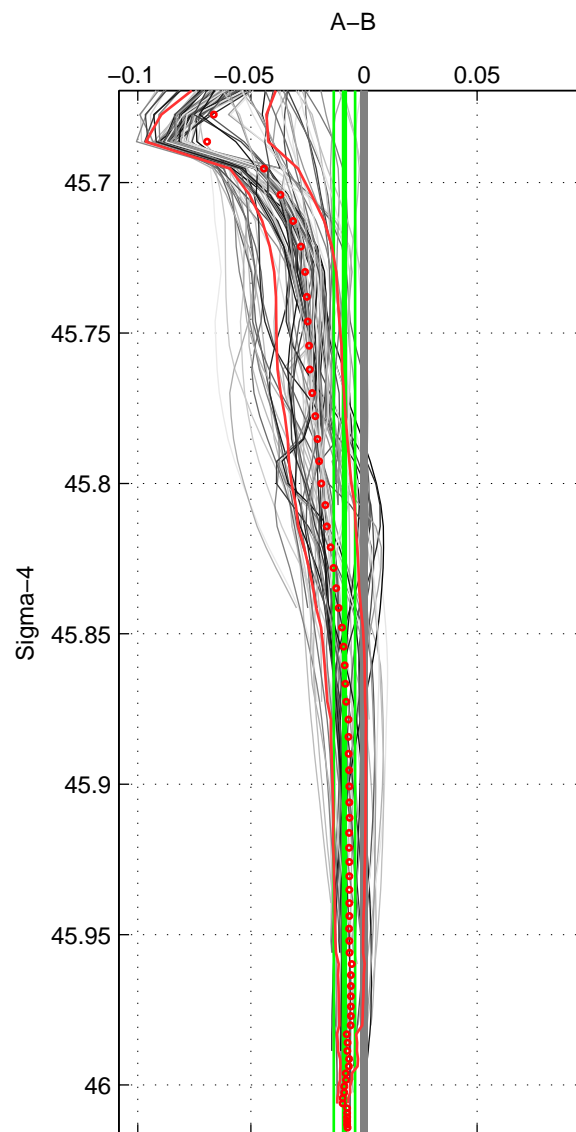

Cruise A (red). Date: Aug 1997 Cruisename: 155-06MT19970815

Cruise B (blue). Date: Apr 1991 Cruisename: 297-64TR19910408

\*\*\* "Favourite" values are means of spaces 1 2 3.

	Offset	O.StDev	Ratio	R.Stdev	Rating
SIGMA:	-0.009	0.005	1.000	0.000	4
THETA:	-0.008	0.004	1.000	0.000	4
DEPTH:	-0.014	0.017	1.000	0.001	4
FAV. :	-0.010	0.009	1.000	0.000	4

Profiles of A: 22  
 Profiles of B: 13  
 Diff profs : 100  
 WMoffset (A-B): -0.0086717  
 WMoffset stdev: 0.0047057  
 WMratio (A/B): 0.99975  
 WMratio stdev: 0.00013486

Quality (1-5): 4

Profiles of A: 22  
 Profiles of B: 13  
 Diff profs : 100  
 WMoffset (A-B): -0.0077788  
 WMoffset stdev: 0.0039124  
 WMratio (A/B): 0.99978  
 WMratio stdev: 0.00011214

Quality (1-5): 4

Profiles of A: 22  
 Profiles of B: 13  
 Diff profs : 100  
 WMoffset (A-B): -0.014309  
 WMoffset stdev: 0.017462  
 WMratio (A/B): 0.99959  
 WMratio stdev: 0.00050006

Quality (1-5): 4