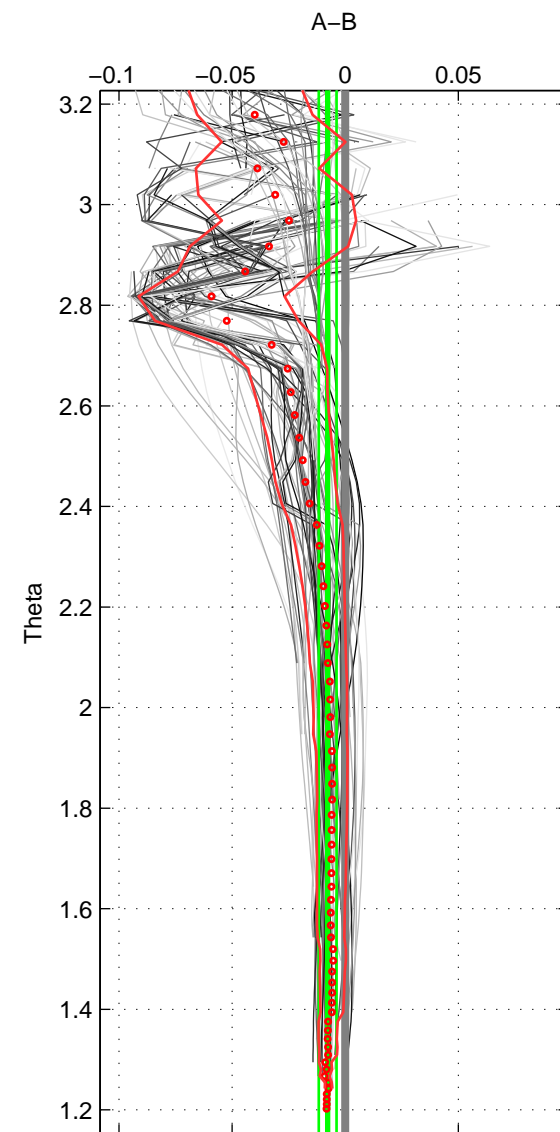

Cruise A (red). Date: Aug 1997 Cruisename: 155-06MT19970815

Cruise B (blue). Date: Apr 1991 Cruisename: 297-64TR19910408

\*\*\* "Favourite" values are means of spaces 1 2 3.

	Offset	O.StDev	Ratio	R.Stdev	Rating
SIGMA:	-0.009	0.005	1.000	0.000	4
THETA:	-0.008	0.004	1.000	0.000	4
DEPTH:	-0.014	0.017	1.000	0.001	4
FAV. :	-0.010	0.009	1.000	0.000	4

Profiles of A: 22  
 Profiles of B: 13  
 Diff profs : 100  
 WMoffset (A-B): -0.0086717  
 WMoffset stdev: 0.0047057  
 WMratio (A/B): 0.99975  
 WMratio stdev: 0.00013486

Quality (1-5): 4

Profiles of A: 22  
 Profiles of B: 13  
 Diff profs : 100  
 WMoffset (A-B): -0.0077788  
 WMoffset stdev: 0.0039124  
 WMratio (A/B): 0.99978  
 WMratio stdev: 0.00011214

Quality (1-5): 4

Profiles of A: 22  
 Profiles of B: 13  
 Diff profs : 100  
 WMoffset (A-B): -0.014309  
 WMoffset stdev: 0.017462  
 WMratio (A/B): 0.99959  
 WMratio stdev: 0.00050006

Quality (1-5): 4