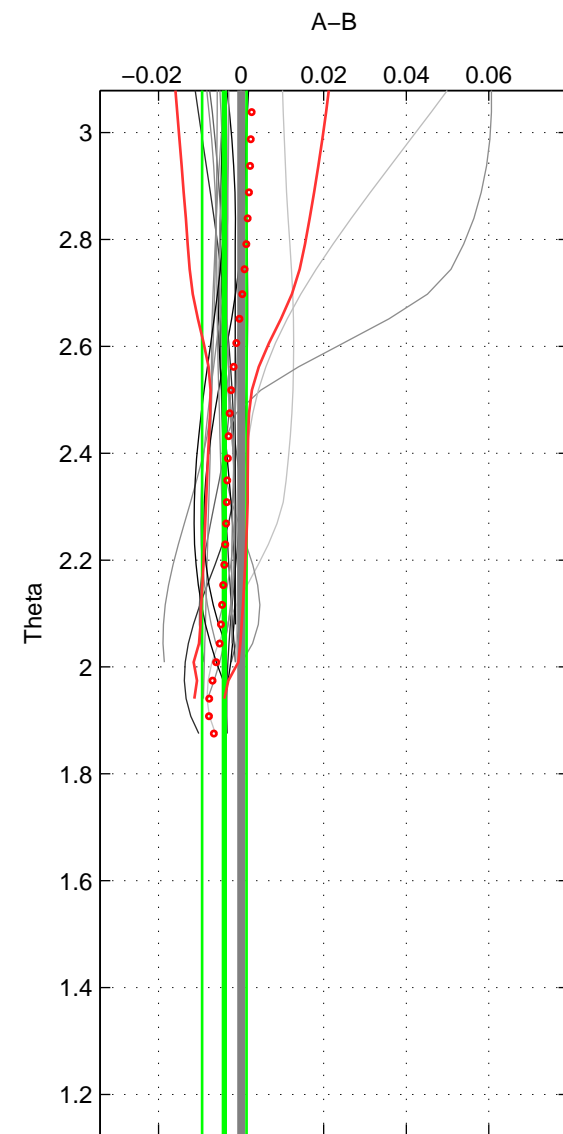

Cruise A (red). Date: May 2000 Cruisename: 530-49FA20000509

Cruise B (blue). Date: Jul 2001 Cruisename: 656-49UF20010710

*** "Favourite" values are means of spaces 1 2.

	Offset	O.StDev	Ratio	R.Stdev	Rating
SIGMA:	-0.002	0.005	1.000	0.000	5
THETA:	-0.004	0.005	1.000	0.000	5
DEPTH:	-0.005	0.000	1.000	0.000	3
FAV.:	-0.003	0.005	1.000	0.000	5

Profiles of A: 7
 Profiles of B: 34
 Diff profs : 20
 WMoffset (A-B): -0.0023764
 WMoffset stdev: 0.0050839
 WMratio (A/B): 0.99993
 WMratio stdev: 0.00014705

Quality (1-5): 5

Profiles of A: 7
 Profiles of B: 34
 Diff profs : 20
 WMoffset (A-B): -0.0040798
 WMoffset stdev: 0.0054037
 WMratio (A/B): 0.99988
 WMratio stdev: 0.0001562

Quality (1-5): 5

Profiles of A: 7
 Profiles of B: 34
 Diff profs : 20
 WMoffset (A-B): -0.0049876
 WMoffset stdev: 0.00047528
 WMratio (A/B): 0.99986
 WMratio stdev: 1.3765e-05

Quality (1-5): 3

Please note that statistics are bad.