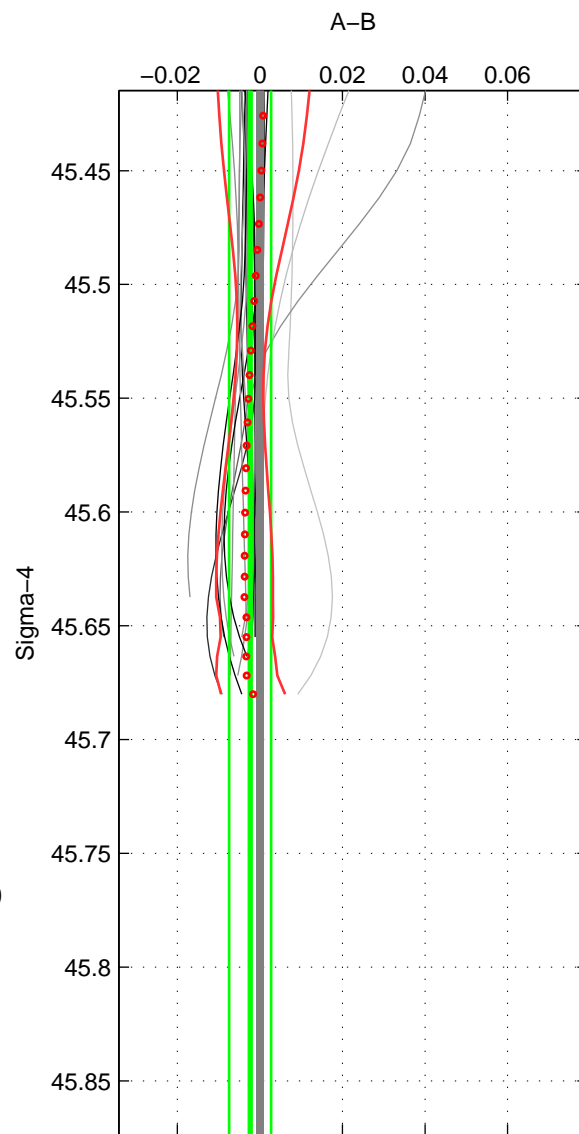

Cruise A (red). Date: May 2000 Cruisename: 530-49FA20000509

Cruise B (blue). Date: Jul 2001 Cruisename: 656-49UF20010710

*** "Favourite" values are means of spaces 1 2.

	Offset	O.StDev	Ratio	R.Stdev	Rating
SIGMA:	-0.002	0.005	1.000	0.000	5
THETA:	-0.004	0.005	1.000	0.000	5
DEPTH:	-0.005	0.000	1.000	0.000	3
FAV.:	-0.003	0.005	1.000	0.000	5

Profiles of A: 7
 Profiles of B: 34
 Diff profs : 20
 WMoffset (A-B): -0.0023764
 WMoffset stdev: 0.0050839
 WMratio (A/B): 0.99993
 WMratio stdev: 0.00014705

Quality (1-5): 5

Profiles of A: 7
 Profiles of B: 34
 Diff profs : 20
 WMoffset (A-B): -0.0040798
 WMoffset stdev: 0.0054037
 WMratio (A/B): 0.99988
 WMratio stdev: 0.0001562

Quality (1-5): 5

Profiles of A: 7
 Profiles of B: 34
 Diff profs : 20
 WMoffset (A-B): -0.0049876
 WMoffset stdev: 0.00047528
 WMratio (A/B): 0.99986
 WMratio stdev: 1.3765e-05

Quality (1-5): 3

Please note that statistics are bad.