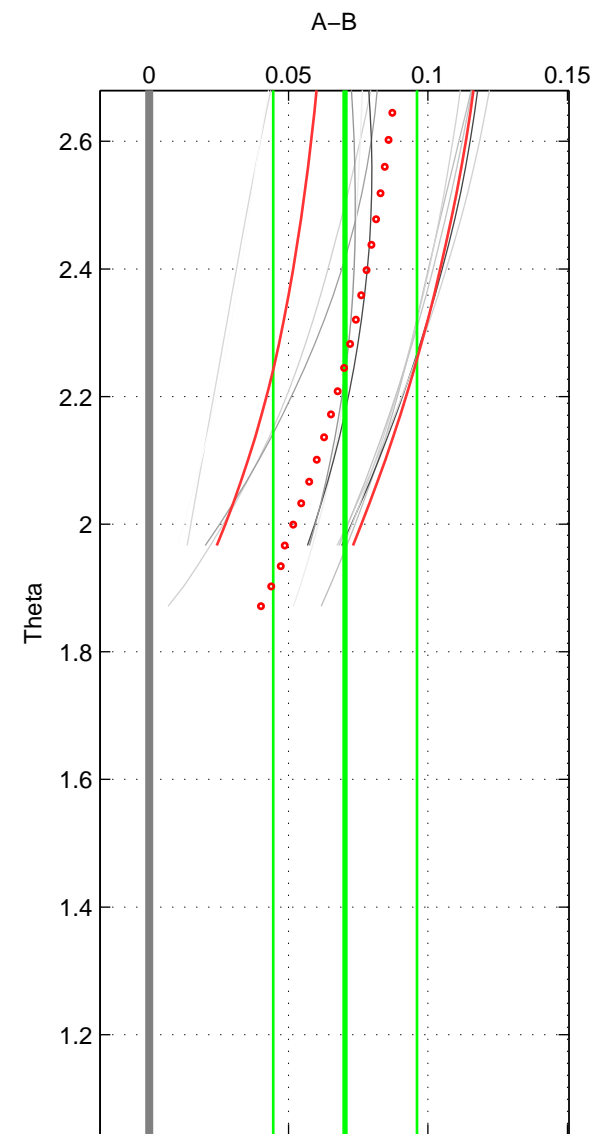

Cruise A (red). Date: Jul 2005 Cruisename: 518-33RR20050617

Cruise B (blue). Date: Jul 2005 Cruisename: 669-49UF20050615

*** "Favourite" values are those of space 2.

	Offset	O.StDev	Ratio	R.Stdev	Rating
SIGMA:	NaN	NaN	NaN	NaN	NaN
THETA:	0.070	0.026	1.002	0.001	3
DEPTH:	NaN	NaN	NaN	NaN	NaN
FAV.:	0.070	0.026	1.002	0.001	3

Profiles of A: 5
 Profiles of B: 4
 Diff profs : 12
 WMoffset (A-B): 0.070263
 WMoffset stdev: 0.025802
 WMratio (A/B): 1.002
 WMratio stdev: 0.00074743

Quality (1-5): 3