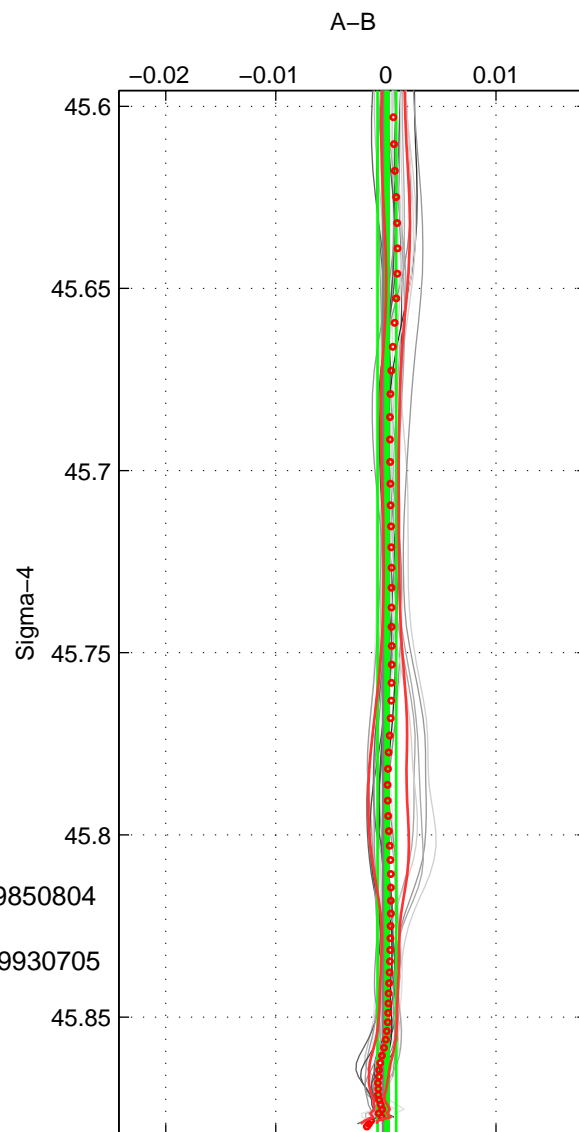

Cruise A (red). Date: Aug 1985 Cruisename: 496-325019850804

Cruise B (blue). Date: Aug 1993 Cruisename: 498-325019930705

*** "Favourite" values are means of spaces 1 2 3.

	Offset	O.StDev	Ratio	R.Stdev	Rating
SIGMA:	0.000	0.001	1.000	0.000	5
THETA:	0.000	0.001	1.000	0.000	5
DEPTH:	-0.001	0.001	1.000	0.000	5
FAV.:	-0.000	0.001	1.000	0.000	5

Profiles of A: 4
 Profiles of B: 7
 Diff profs : 24
 WMoffset (A-B): 9.1058e-05
 WMoffset stdev: 0.00084678
 WMratio (A/B): 1
 WMratio stdev: 2.4441e-05

Quality (1-5): 5

Profiles of A: 4
 Profiles of B: 7
 Diff profs : 24
 WMoffset (A-B): 0.00022151
 WMoffset stdev: 0.0013554
 WMratio (A/B): 1
 WMratio stdev: 3.9112e-05

Quality (1-5): 5

Profiles of A: 4
 Profiles of B: 7
 Diff profs : 24
 WMoffset (A-B): -0.00065162
 WMoffset stdev: 0.001311
 WMratio (A/B): 0.99998
 WMratio stdev: 3.7794e-05

Quality (1-5): 5