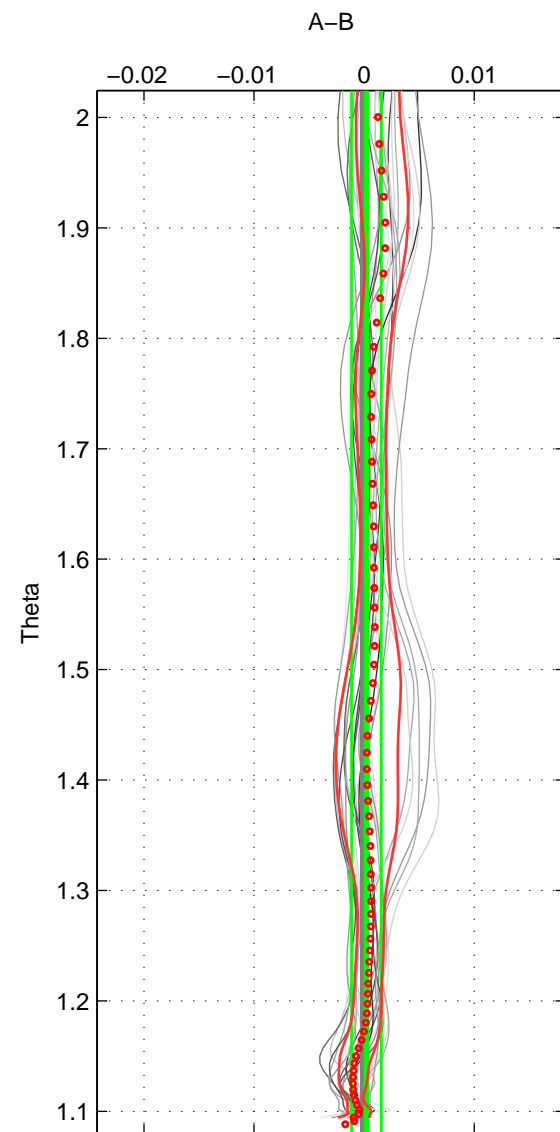

Cruise A (red). Date: Aug 1985 Cruisename: 496-325019850804

Cruise B (blue). Date: Aug 1993 Cruisename: 498-325019930705

*** "Favourite" values are means of spaces 1 2 3.

	Offset	O.StDev	Ratio	R.Stdev	Rating
SIGMA:	0.000	0.001	1.000	0.000	5
THETA:	0.000	0.001	1.000	0.000	5
DEPTH:	-0.001	0.001	1.000	0.000	5
FAV.:	-0.000	0.001	1.000	0.000	5

Profiles of A: 4
 Profiles of B: 7
 Diff profs : 24
 WMoffset (A-B): 9.1058e-05
 WMoffset stdev: 0.00084678
 WMratio (A/B): 1
 WMratio stdev: 2.4441e-05

Quality (1-5): 5

Profiles of A: 4
 Profiles of B: 7
 Diff profs : 24
 WMoffset (A-B): 0.00022151
 WMoffset stdev: 0.0013554
 WMratio (A/B): 1
 WMratio stdev: 3.9112e-05

Quality (1-5): 5

Profiles of A: 4
 Profiles of B: 7
 Diff profs : 24
 WMoffset (A-B): -0.00065162
 WMoffset stdev: 0.001311
 WMratio (A/B): 0.99998
 WMratio stdev: 3.7794e-05

Quality (1-5): 5