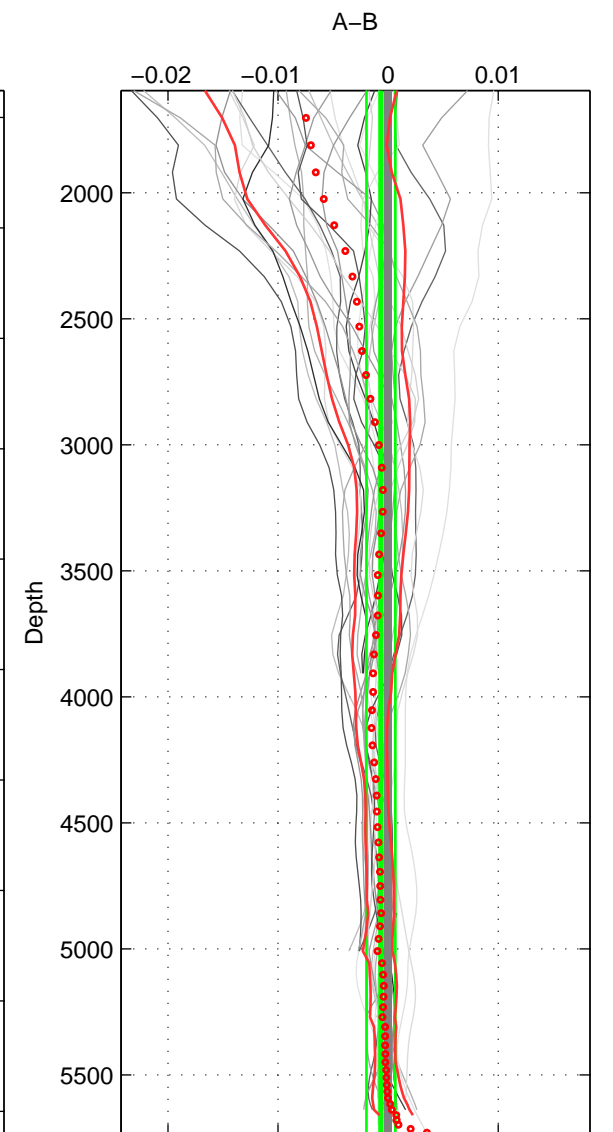

Cruise A (red). Date: Aug 1985 Cruisename: 496-325019850804

Cruise B (blue). Date: Aug 1993 Cruisename: 498-325019930705

*** "Favourite" values are means of spaces 1 2 3.

	Offset	O.StDev	Ratio	R.Stdev	Rating
SIGMA:	0.000	0.001	1.000	0.000	5
THETA:	0.000	0.001	1.000	0.000	5
DEPTH:	-0.001	0.001	1.000	0.000	5
FAV.:	-0.000	0.001	1.000	0.000	5

Profiles of A: 4
 Profiles of B: 7
 Diff profs : 24
 WMoffset (A-B): 9.1058e-05
 WMoffset stdev: 0.00084678
 WMratio (A/B): 1
 WMratio stdev: 2.4441e-05

Quality (1-5): 5

Profiles of A: 4
 Profiles of B: 7
 Diff profs : 24
 WMoffset (A-B): 0.00022151
 WMoffset stdev: 0.0013554
 WMratio (A/B): 1
 WMratio stdev: 3.9112e-05

Quality (1-5): 5

Profiles of A: 4
 Profiles of B: 7
 Diff profs : 24
 WMoffset (A-B): -0.00065162
 WMoffset stdev: 0.001311
 WMratio (A/B): 0.99998
 WMratio stdev: 3.7794e-05

Quality (1-5): 5