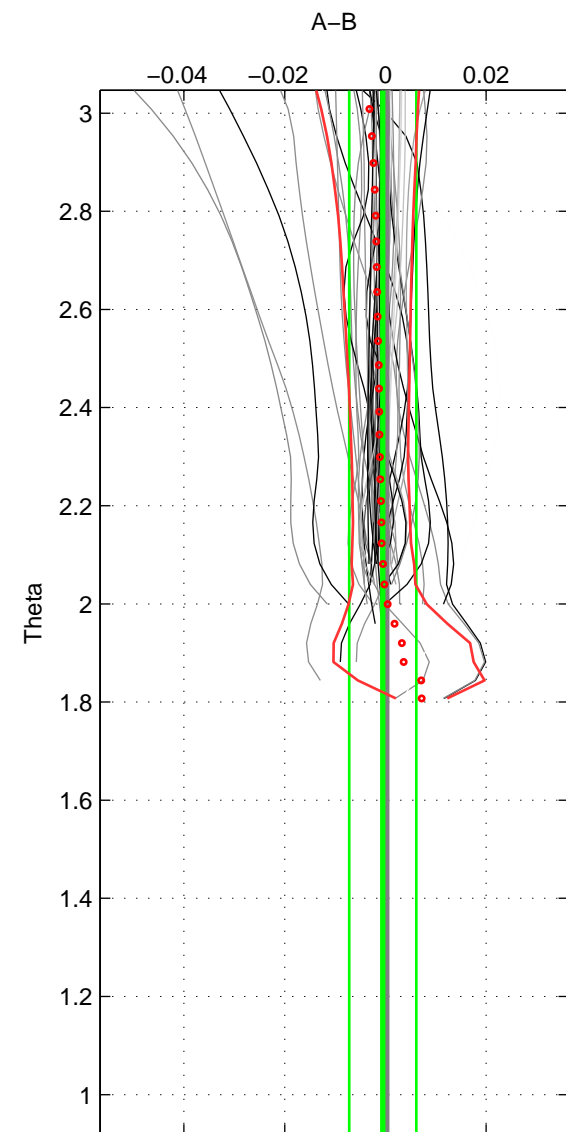

Cruise A (red). Date: Feb 2003 Cruisename: 660-49UF20030225

Cruise B (blue). Date: Jul 2004 Cruisename: 666-49UF20040616

*** "Favourite" values are those of space 2.

	Offset	O.StDev	Ratio	R.Stdev	Rating
SIGMA:	-0.001	0.004	1.000	0.000	4
THETA:	-0.001	0.007	1.000	0.000	5
DEPTH:	-0.002	0.000	1.000	0.000	3
FAV.:	-0.001	0.007	1.000	0.000	5

Profiles of A: 41
 Profiles of B: 29
 Diff profs : 60
 WMoffset (A-B): -0.00059512
 WMoffset stdev: 0.0042234
 WMratio (A/B): 0.99998
 WMratio stdev: 0.00012211

Quality (1-5): 4

Profiles of A: 41
 Profiles of B: 29
 Diff profs : 60
 WMoffset (A-B): -0.00051171
 WMoffset stdev: 0.0066542
 WMratio (A/B): 0.99999
 WMratio stdev: 0.0001925

Quality (1-5): 5

Profiles of A: 41
 Profiles of B: 29
 Diff profs : 60
 WMoffset (A-B): -0.0017308
 WMoffset stdev: 0.00045536
 WMratio (A/B): 0.99995
 WMratio stdev: 1.3153e-05

Quality (1-5): 3

Please note that statistics are bad.