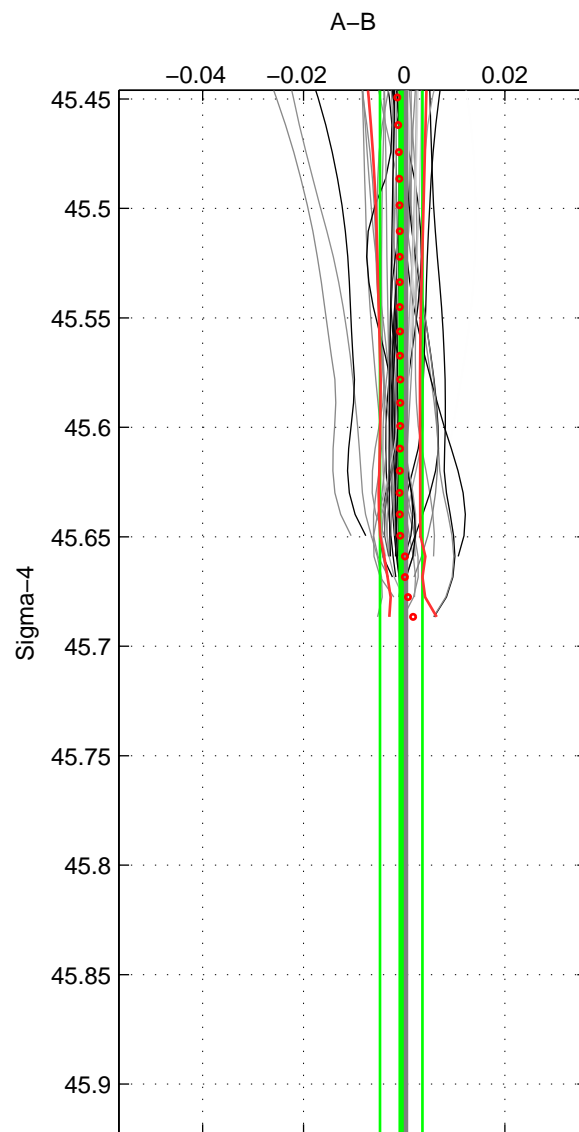

Cruise A (red). Date: Feb 2003 Cruisename: 660-49UF20030225

Cruise B (blue). Date: Jul 2004 Cruisename: 666-49UF20040616

*** "Favourite" values are those of space 2.

	Offset	O.StDev	Ratio	R.Stdev	Rating
SIGMA:	-0.001	0.004	1.000	0.000	4
THETA:	-0.001	0.007	1.000	0.000	5
DEPTH:	-0.002	0.000	1.000	0.000	3
FAV.:	-0.001	0.007	1.000	0.000	5

Profiles of A: 41
 Profiles of B: 29
 Diff profs : 60
 WMoffset (A-B): -0.00059512
 WMoffset stdev: 0.0042234
 WMratio (A/B): 0.99998
 WMratio stdev: 0.00012211

Quality (1-5): 4

Profiles of A: 41
 Profiles of B: 29
 Diff profs : 60
 WMoffset (A-B): -0.00051171
 WMoffset stdev: 0.0066542
 WMratio (A/B): 0.99999
 WMratio stdev: 0.0001925

Quality (1-5): 5

Profiles of A: 41
 Profiles of B: 29
 Diff profs : 60
 WMoffset (A-B): -0.0017308
 WMoffset stdev: 0.00045536
 WMratio (A/B): 0.99995
 WMratio stdev: 1.3153e-05

Quality (1-5): 3

Please note that statistics are bad.