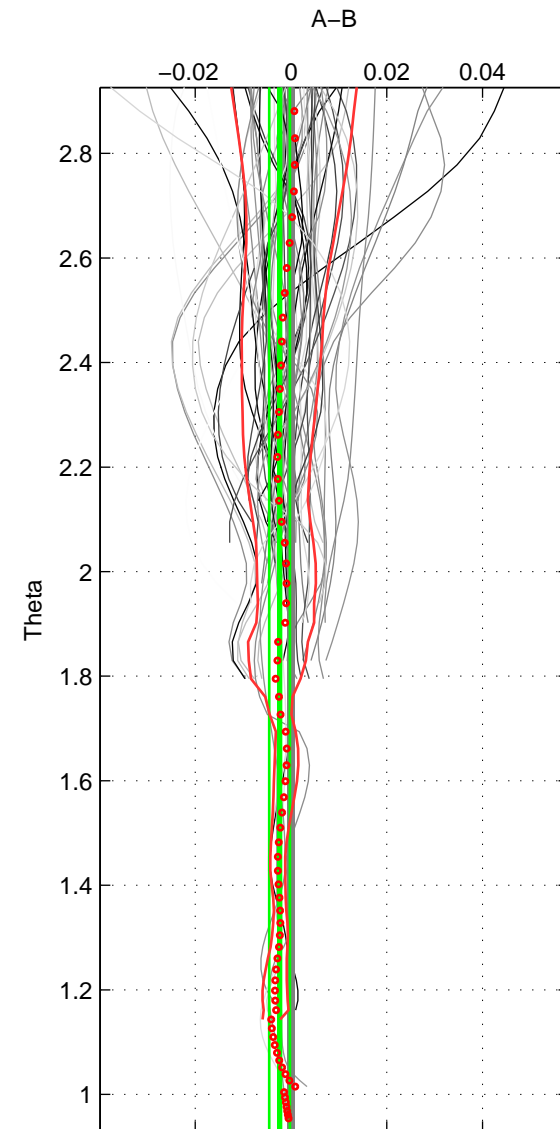

Cruise A (red). Date: Sep 1991 Cruisename: 557-49HH19910813

Cruise B (blue). Date: Jul 2005 Cruisename: 669-49UF20050615

\*\*\* "Favourite" values are those of space 2.

	Offset	O.StDev	Ratio	R.Stdev	Rating
SIGMA:	0.001	0.004	1.000	0.000	4
THETA:	-0.002	0.002	1.000	0.000	5
DEPTH:	-0.004	0.002	1.000	0.000	3
FAV.:	-0.002	0.002	1.000	0.000	5

Profiles of A: 48  
 Profiles of B: 16  
 Diff profs: 63  
 WMoffset (A-B): 0.00056097  
 WMoffset stdev: 0.0043501  
 WMratio (A/B): 1  
 WMratio stdev: 0.00012567

Quality (1-5): 4

Profiles of A: 48  
 Profiles of B: 16  
 Diff profs: 63  
 WMoffset (A-B): -0.0023779  
 WMoffset stdev: 0.0021586  
 WMratio (A/B): 0.99993  
 WMratio stdev: 6.2237e-05

Quality (1-5): 5

Profiles of A: 48  
 Profiles of B: 16  
 Diff profs: 63  
 WMoffset (A-B): -0.0035021  
 WMoffset stdev: 0.0015946  
 WMratio (A/B): 0.9999  
 WMratio stdev: 4.6015e-05

Quality (1-5): 3