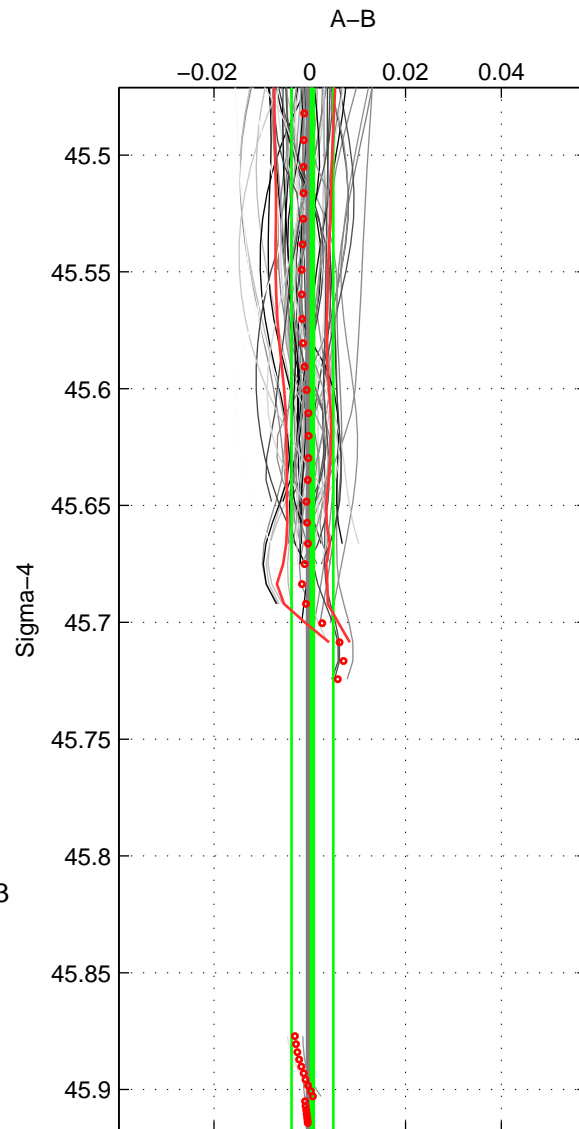

Cruise A (red). Date: Sep 1991 Cruisename: 557-49HH19910813

Cruise B (blue). Date: Jul 2005 Cruisename: 669-49UF20050615

\*\*\* "Favourite" values are those of space 2.

	Offset	O.StDev	Ratio	R.Stdev	Rating
SIGMA:	0.001	0.004	1.000	0.000	4
THETA:	-0.002	0.002	1.000	0.000	5
DEPTH:	-0.004	0.002	1.000	0.000	3
FAV.:	-0.002	0.002	1.000	0.000	5

Profiles of A: 48  
 Profiles of B: 16  
 Diff profs: 63  
 WMoffset (A-B): 0.00056097  
 WMoffset stdev: 0.0043501  
 WMratio (A/B): 1  
 WMratio stdev: 0.00012567

Quality (1-5): 4

Profiles of A: 48  
 Profiles of B: 16  
 Diff profs: 63  
 WMoffset (A-B): -0.0023779  
 WMoffset stdev: 0.0021586  
 WMratio (A/B): 0.99993  
 WMratio stdev: 6.2237e-05

Quality (1-5): 5

Profiles of A: 48  
 Profiles of B: 16  
 Diff profs: 63  
 WMoffset (A-B): -0.0035021  
 WMoffset stdev: 0.0015946  
 WMratio (A/B): 0.9999  
 WMratio stdev: 4.6015e-05

Quality (1-5): 3