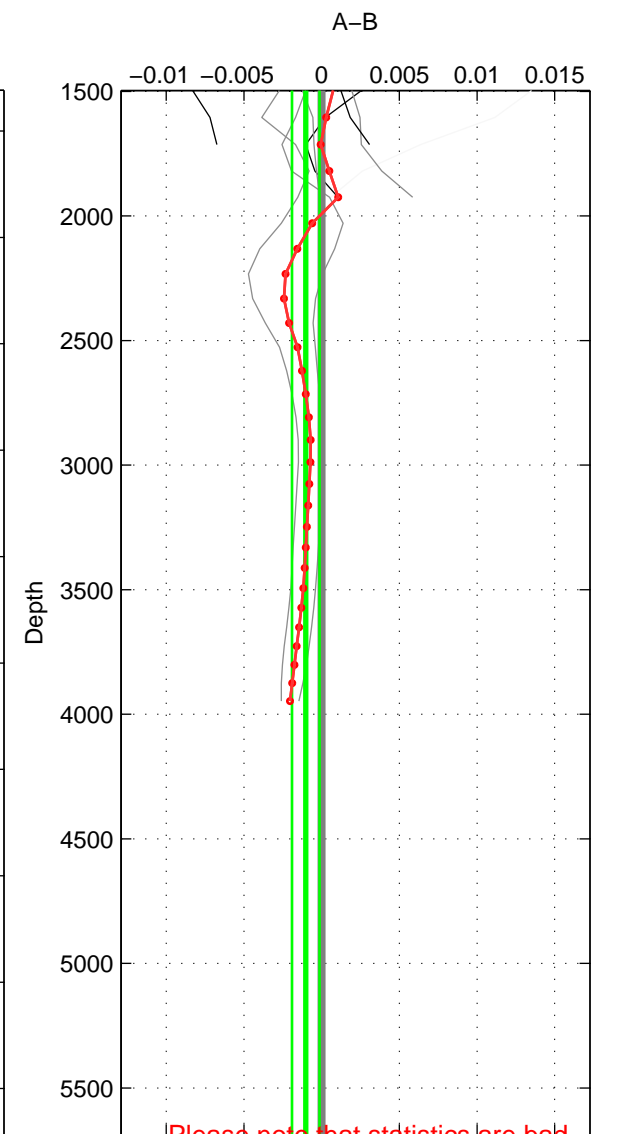

Cruise A (red). Date: Oct 2000 Cruisename: 555-49HG20000912
 Cruise B (blue). Date: Nov 2001 Cruisename: 695-49UP20011010

*** "Favourite" values are means of spaces 1 2.

	Offset	O.StDev	Ratio	R.Stdev	Rating
SIGMA:	0.001	0.003	1.000	0.000	4
THETA:	0.002	0.004	1.000	0.000	4
DEPTH:	-0.001	0.001	1.000	0.000	3
FAV.:	0.001	0.004	1.000	0.000	4

Profiles of A: 10
 Profiles of B: 6
 Diff profs : 8
 WMoffset (A-B): 0.00095969
 WMoffset stdev: 0.0034479
 WMratio (A/B): 1
 WMratio stdev: 9.9624e-05

Quality (1-5): 4

Profiles of A: 10
 Profiles of B: 6
 Diff profs : 8
 WMoffset (A-B): 0.001588
 WMoffset stdev: 0.0044943
 WMratio (A/B): 1
 WMratio stdev: 0.00012988

Quality (1-5): 4

Profiles of A: 10
 Profiles of B: 6
 Diff profs : 8
 WMoffset (A-B): -0.0010151
 WMoffset stdev: 0.00088796
 WMratio (A/B): 0.99997
 WMratio stdev: 2.564e-05

Quality (1-5): 3

Please note that statistics are bad.