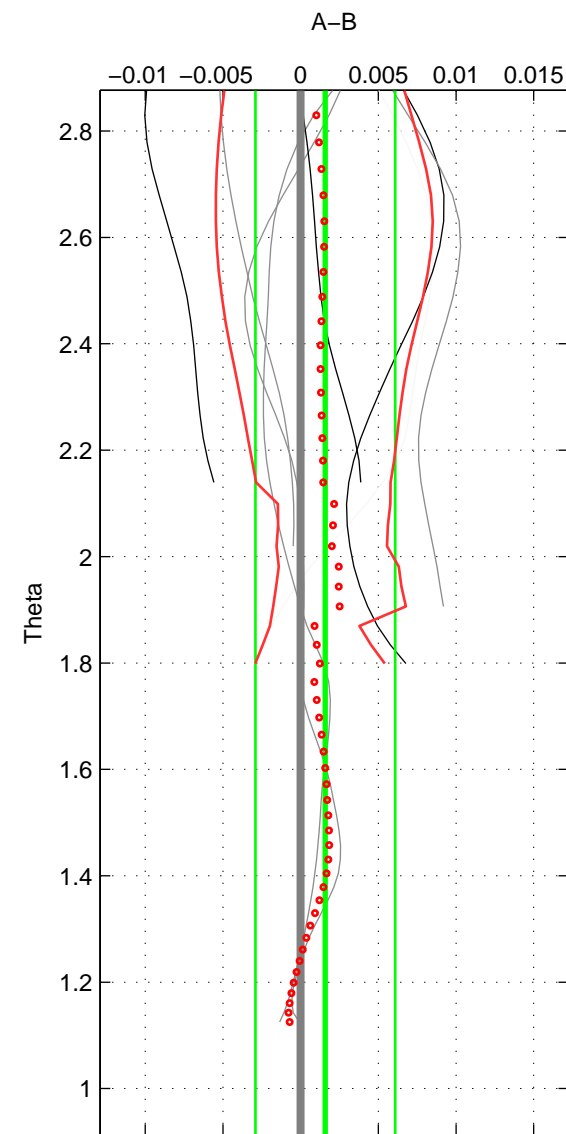

Cruise A (red). Date: Oct 2000 Cruisename: 555-49HG20000912
 Cruise B (blue). Date: Nov 2001 Cruisename: 695-49UP20011010

*** "Favourite" values are means of spaces 1 2.

	Offset	O.StDev	Ratio	R.Stdev	Rating
SIGMA:	0.001	0.003	1.000	0.000	4
THETA:	0.002	0.004	1.000	0.000	4
DEPTH:	-0.001	0.001	1.000	0.000	3
FAV.:	0.001	0.004	1.000	0.000	4

Profiles of A: 10
 Profiles of B: 6
 Diff profs : 8
 WMoffset (A-B): 0.00095969
 WMoffset stdev: 0.0034479
 WMratio (A/B): 1
 WMratio stdev: 9.9624e-05

Quality (1-5): 4

Profiles of A: 10
 Profiles of B: 6
 Diff profs : 8
 WMoffset (A-B): 0.001588
 WMoffset stdev: 0.0044943
 WMratio (A/B): 1
 WMratio stdev: 0.00012988

Quality (1-5): 4

Profiles of A: 10
 Profiles of B: 6
 Diff profs : 8
 WMoffset (A-B): -0.0010151
 WMoffset stdev: 0.00088796
 WMratio (A/B): 0.99997
 WMratio stdev: 2.564e-05

Quality (1-5): 3

Please note that statistics are bad.