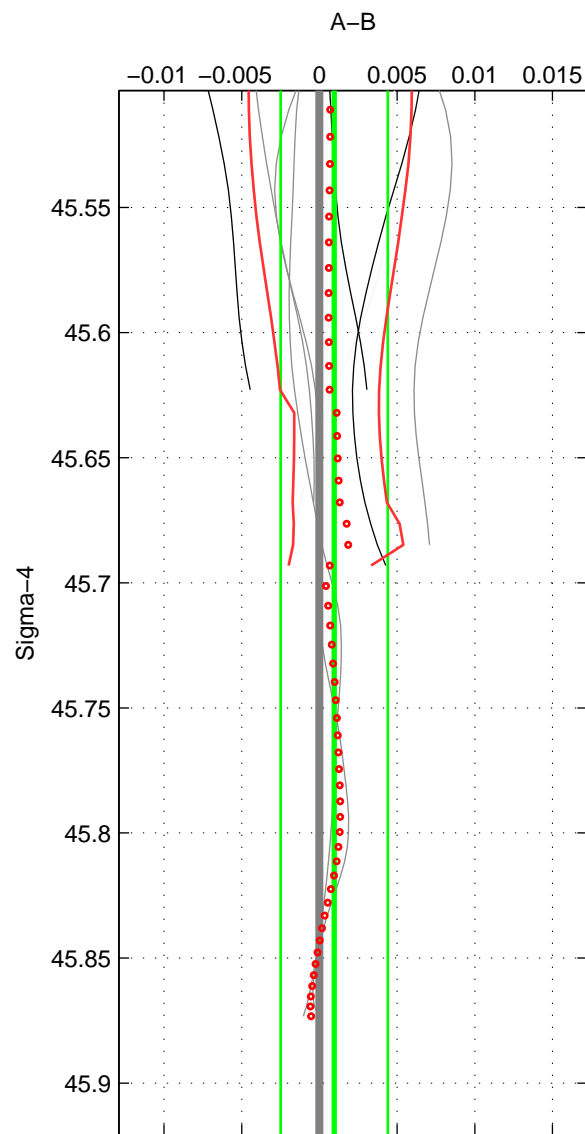

Cruise A (red). Date: Oct 2000 Cruisename: 555-49HG20000912
 Cruise B (blue). Date: Nov 2001 Cruisename: 695-49UP20011010

*** "Favourite" values are means of spaces 1 2.

	Offset	O.StDev	Ratio	R.Stdev	Rating
SIGMA:	0.001	0.003	1.000	0.000	4
THETA:	0.002	0.004	1.000	0.000	4
DEPTH:	-0.001	0.001	1.000	0.000	3
FAV.:	0.001	0.004	1.000	0.000	4

Profiles of A: 10
 Profiles of B: 6
 Diff profs : 8
 WMoffset (A-B): 0.00095969
 WMoffset stdev: 0.0034479
 WMratio (A/B): 1
 WMratio stdev: 9.9624e-05

Quality (1-5): 4

Profiles of A: 10
 Profiles of B: 6
 Diff profs : 8
 WMoffset (A-B): 0.001588
 WMoffset stdev: 0.0044943
 WMratio (A/B): 1
 WMratio stdev: 0.00012988

Quality (1-5): 4

Profiles of A: 10
 Profiles of B: 6
 Diff profs : 8
 WMoffset (A-B): -0.0010151
 WMoffset stdev: 0.00088796
 WMratio (A/B): 0.99997
 WMratio stdev: 2.564e-05

Quality (1-5): 3

Please note that statistics are bad.