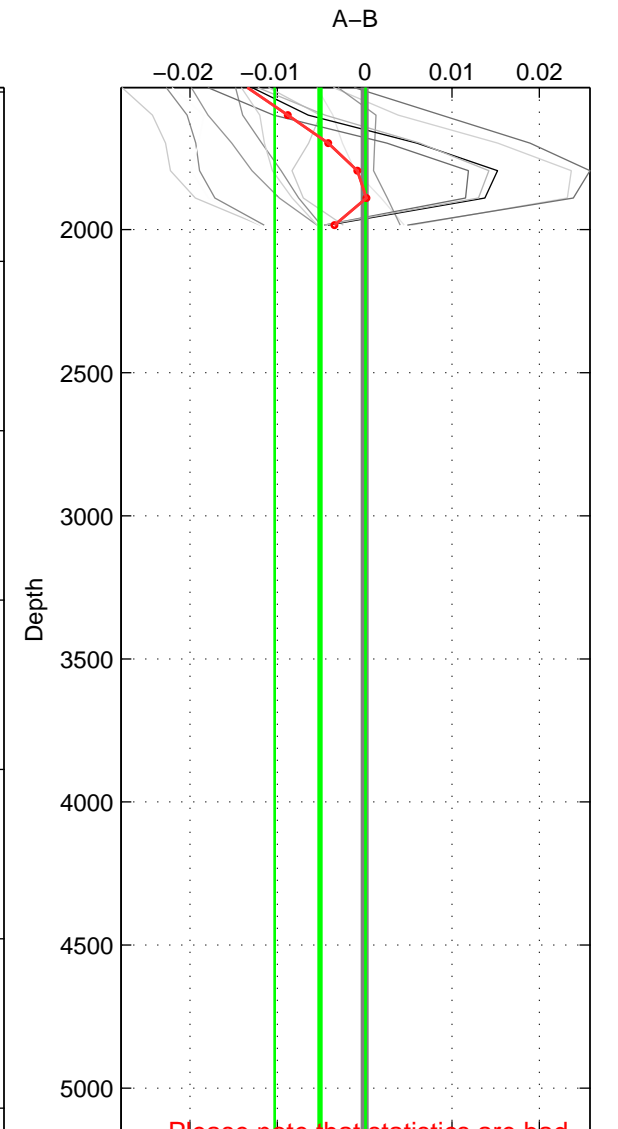

Cruise A (red). Date: Dec 2005 Cruisename: 607-49NZ20051031

Cruise B (blue). Date: Jul 2001 Cruisename: 656-49UF20010710

*** "Favourite" values are means of spaces 1 2.

	Offset	O.StDev	Ratio	R.Stdev	Rating
SIGMA:	-0.004	0.003	1.000	0.000	4
THETA:	0.007	0.000	1.000	0.000	4
DEPTH:	-0.005	0.005	1.000	0.000	3
FAV.:	0.002	0.002	1.000	0.000	4

Profiles of A: 6
 Profiles of B: 4
 Diff profs: 15
 WMoffset (A-B): -0.0036274
 WMoffset stdev: 0.002998
 WMratio (A/B): 0.9999
 WMratio stdev: 8.6595e-05

Quality (1-5): 4

Profiles of A: 6
 Profiles of B: 4
 Diff profs: 15
 WMoffset (A-B): 0.007312
 WMoffset stdev: 0.00023225
 WMratio (A/B): 1.0002
 WMratio stdev: 6.697e-06

Quality (1-5): 4

Profiles of A: 6
 Profiles of B: 4
 Diff profs: 15
 WMoffset (A-B): -0.0051007
 WMoffset stdev: 0.0052035
 WMratio (A/B): 0.99985
 WMratio stdev: 0.00015066

Quality (1-5): 3

Please note that statistics are bad.