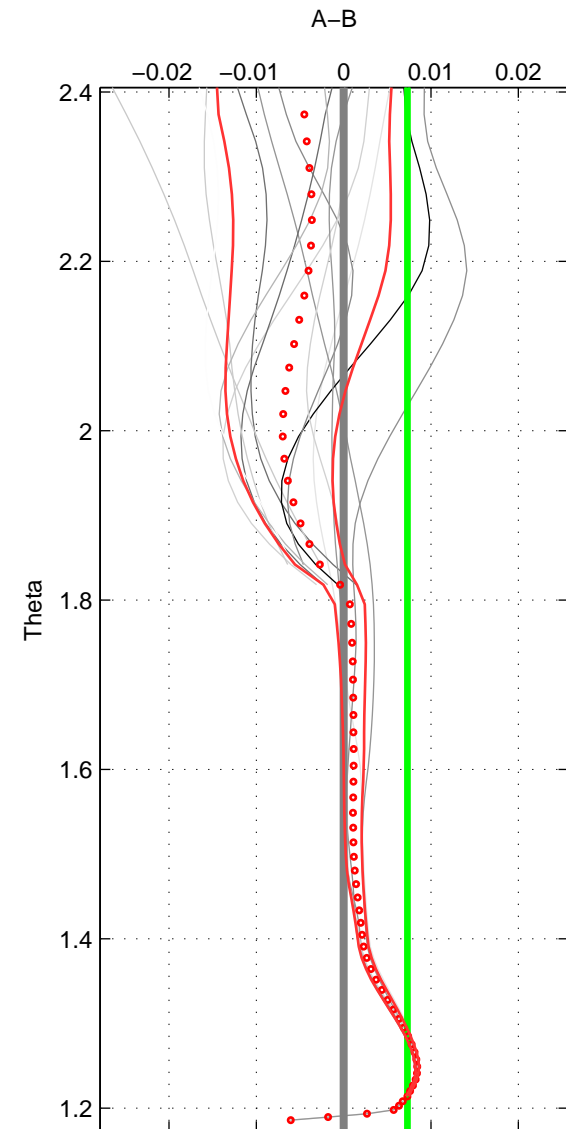

Cruise A (red). Date: Dec 2005 Cruisename: 607-49NZ20051031

Cruise B (blue). Date: Jul 2001 Cruisename: 656-49UF20010710

*** "Favourite" values are means of spaces 1 2.

	Offset	O.StDev	Ratio	R.Stdev	Rating
SIGMA:	-0.004	0.003	1.000	0.000	4
THETA:	0.007	0.000	1.000	0.000	4
DEPTH:	-0.005	0.005	1.000	0.000	3
FAV.:	0.002	0.002	1.000	0.000	4

Profiles of A: 6
 Profiles of B: 4
 Diff profs: 15
 WMoffset (A-B): -0.0036274
 WMoffset stdev: 0.002998
 WMratio (A/B): 0.9999
 WMratio stdev: 8.6595e-05

Quality (1-5): 4

Profiles of A: 6
 Profiles of B: 4
 Diff profs: 15
 WMoffset (A-B): 0.007312
 WMoffset stdev: 0.00023225
 WMratio (A/B): 1.0002
 WMratio stdev: 6.697e-06

Quality (1-5): 4

Profiles of A: 6
 Profiles of B: 4
 Diff profs: 15
 WMoffset (A-B): -0.0051007
 WMoffset stdev: 0.0052035
 WMratio (A/B): 0.99985
 WMratio stdev: 0.00015066

Quality (1-5): 3

Please note that statistics are bad.