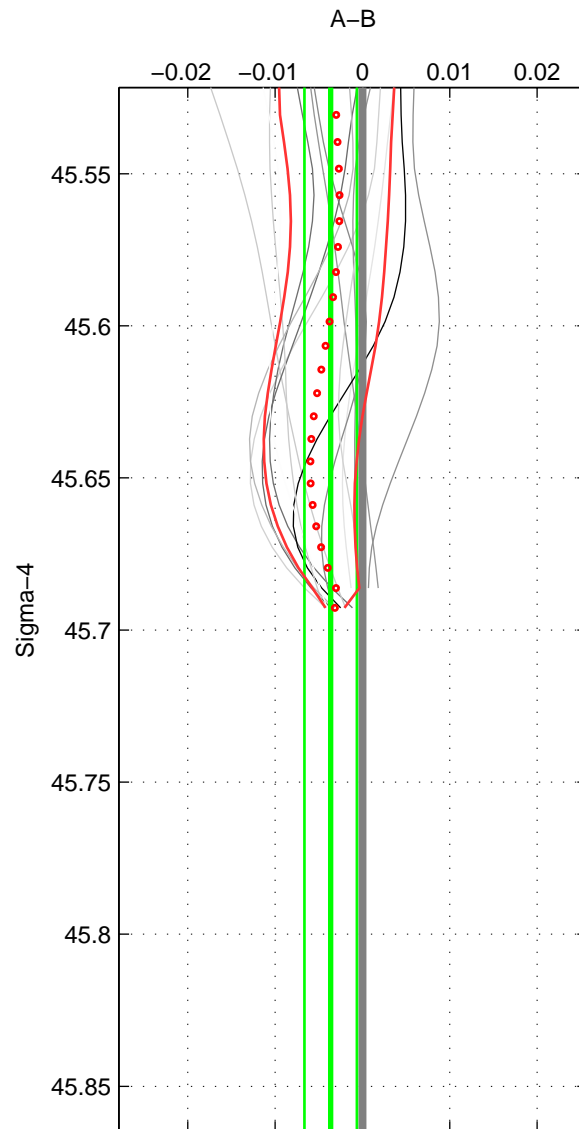

Cruise A (red). Date: Dec 2005 Cruisename: 607-49NZ20051031

Cruise B (blue). Date: Jul 2001 Cruisename: 656-49UF20010710

*** "Favourite" values are means of spaces 1 2.

	Offset	O.StDev	Ratio	R.Stdev	Rating
SIGMA:	-0.004	0.003	1.000	0.000	4
THETA:	0.007	0.000	1.000	0.000	4
DEPTH:	-0.005	0.005	1.000	0.000	3
FAV.:	0.002	0.002	1.000	0.000	4

Profiles of A: 6
 Profiles of B: 4
 Diff profs: 15
 WMoffset (A-B): -0.0036274
 WMoffset stdev: 0.002998
 WMratio (A/B): 0.9999
 WMratio stdev: 8.6595e-05

Quality (1-5): 4

Profiles of A: 6
 Profiles of B: 4
 Diff profs: 15
 WMoffset (A-B): 0.007312
 WMoffset stdev: 0.00023225
 WMratio (A/B): 1.0002
 WMratio stdev: 6.697e-06

Quality (1-5): 4

Profiles of A: 6
 Profiles of B: 4
 Diff profs: 15
 WMoffset (A-B): -0.0051007
 WMoffset stdev: 0.0052035
 WMratio (A/B): 0.99985
 WMratio stdev: 0.00015066

Quality (1-5): 3

Please note that statistics are bad.