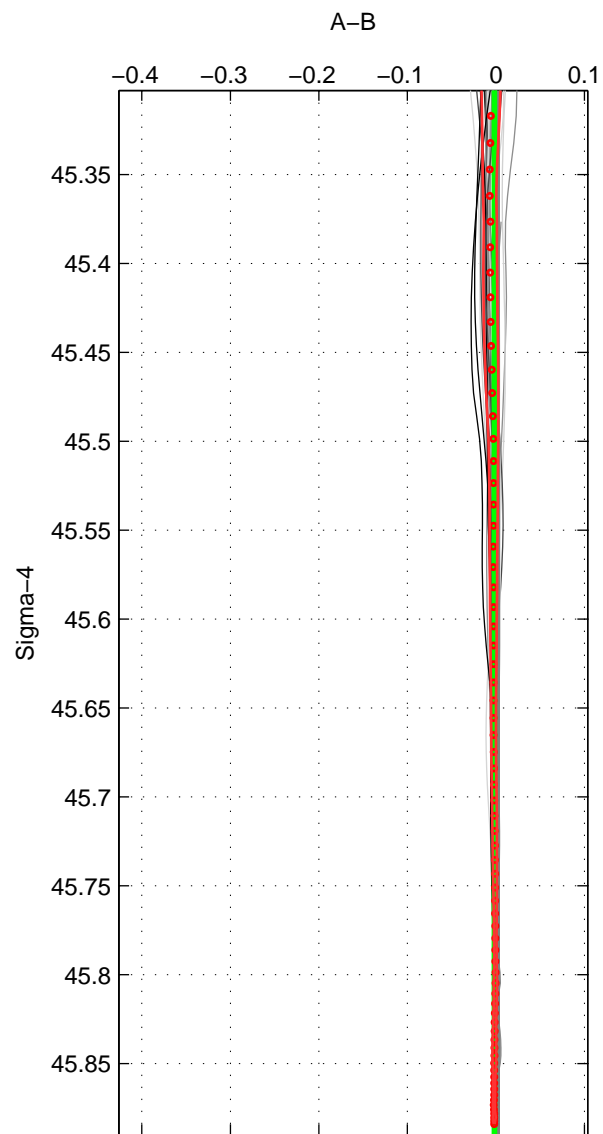

Cruise A (red). Date: Sep 1992 Cruisename: 494-322019920816
 Cruise B (blue). Date: Jun 2001 Cruisename: 591-49NZ20010604

*** "Favourite" values are means of spaces 1 2 3.

	Offset	O.StDev	Ratio	R.Stdev	Rating
SIGMA:	-0.002	0.002	1.000	0.000	5
THETA:	-0.002	0.002	1.000	0.000	5
DEPTH:	-0.003	0.002	1.000	0.000	5
FAV.:	-0.002	0.002	1.000	0.000	5

Profiles of A: 27
 Profiles of B: 6
 Diff profs : 38
 WMoffset (A-B): -0.0017145
 WMoffset stdev: 0.0015268
 WMratio (A/B): 0.99995
 WMratio stdev: 4.4014e-05

Quality (1-5): 5

Profiles of A: 27
 Profiles of B: 6
 Diff profs : 38
 WMoffset (A-B): -0.0024222
 WMoffset stdev: 0.0022356
 WMratio (A/B): 0.99993
 WMratio stdev: 6.4458e-05

Quality (1-5): 5

Profiles of A: 27
 Profiles of B: 6
 Diff profs : 38
 WMoffset (A-B): -0.0025452
 WMoffset stdev: 0.0019881
 WMratio (A/B): 0.99993
 WMratio stdev: 5.7311e-05

Quality (1-5): 5