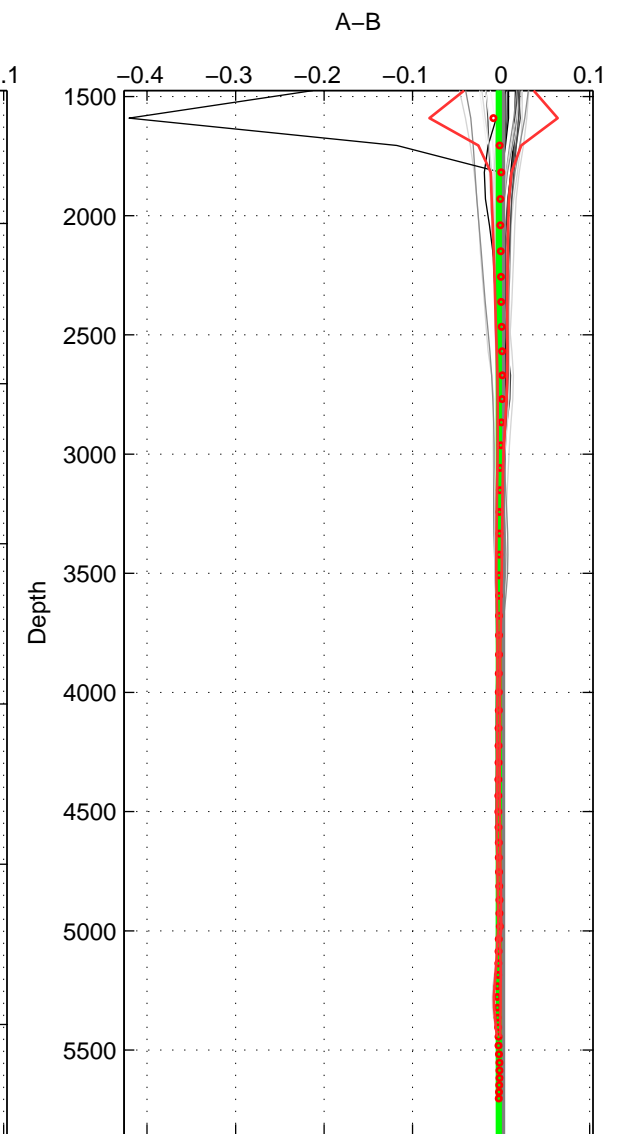

Cruise A (red). Date: Sep 1992 Cruisename: 494-322019920816
 Cruise B (blue). Date: Jun 2001 Cruisename: 591-49NZ20010604

*** "Favourite" values are means of spaces 1 2 3.

	Offset	O.StDev	Ratio	R.Stdev	Rating
SIGMA:	-0.002	0.002	1.000	0.000	5
THETA:	-0.002	0.002	1.000	0.000	5
DEPTH:	-0.003	0.002	1.000	0.000	5
FAV.:	-0.002	0.002	1.000	0.000	5

Profiles of A: 27
 Profiles of B: 6
 Diff profs : 38
 WMoffset (A-B): -0.0017145
 WMoffset stdev: 0.0015268
 WMratio (A/B): 0.99995
 WMratio stdev: 4.4014e-05

Quality (1-5): 5

Profiles of A: 27
 Profiles of B: 6
 Diff profs : 38
 WMoffset (A-B): -0.0024222
 WMoffset stdev: 0.0022356
 WMratio (A/B): 0.99993
 WMratio stdev: 6.4458e-05

Quality (1-5): 5

Profiles of A: 27
 Profiles of B: 6
 Diff profs : 38
 WMoffset (A-B): -0.0025452
 WMoffset stdev: 0.0019881
 WMratio (A/B): 0.99993
 WMratio stdev: 5.7311e-05

Quality (1-5): 5