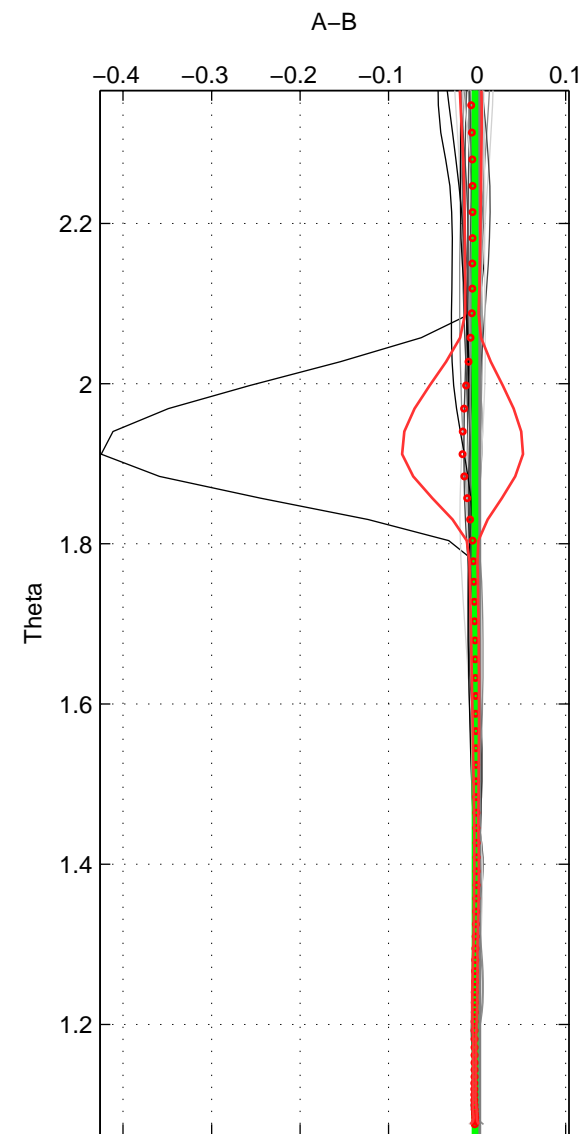

Cruise A (red). Date: Sep 1992 Cruisename: 494-322019920816
 Cruise B (blue). Date: Jun 2001 Cruisename: 591-49NZ20010604

*** "Favourite" values are means of spaces 1 2 3.

	Offset	O.StDev	Ratio	R.Stdev	Rating
SIGMA:	-0.002	0.002	1.000	0.000	5
THETA:	-0.002	0.002	1.000	0.000	5
DEPTH:	-0.003	0.002	1.000	0.000	5
FAV.:	-0.002	0.002	1.000	0.000	5

Profiles of A: 27
 Profiles of B: 6
 Diff profs : 38
 WMoffset (A-B): -0.0017145
 WMoffset stdev: 0.0015268
 WMratio (A/B): 0.99995
 WMratio stdev: 4.4014e-05

Quality (1-5): 5

Profiles of A: 27
 Profiles of B: 6
 Diff profs : 38
 WMoffset (A-B): -0.0024222
 WMoffset stdev: 0.0022356
 WMratio (A/B): 0.99993
 WMratio stdev: 6.4458e-05

Quality (1-5): 5

Profiles of A: 27
 Profiles of B: 6
 Diff profs : 38
 WMoffset (A-B): -0.0025452
 WMoffset stdev: 0.0019881
 WMratio (A/B): 0.99993
 WMratio stdev: 5.7311e-05

Quality (1-5): 5