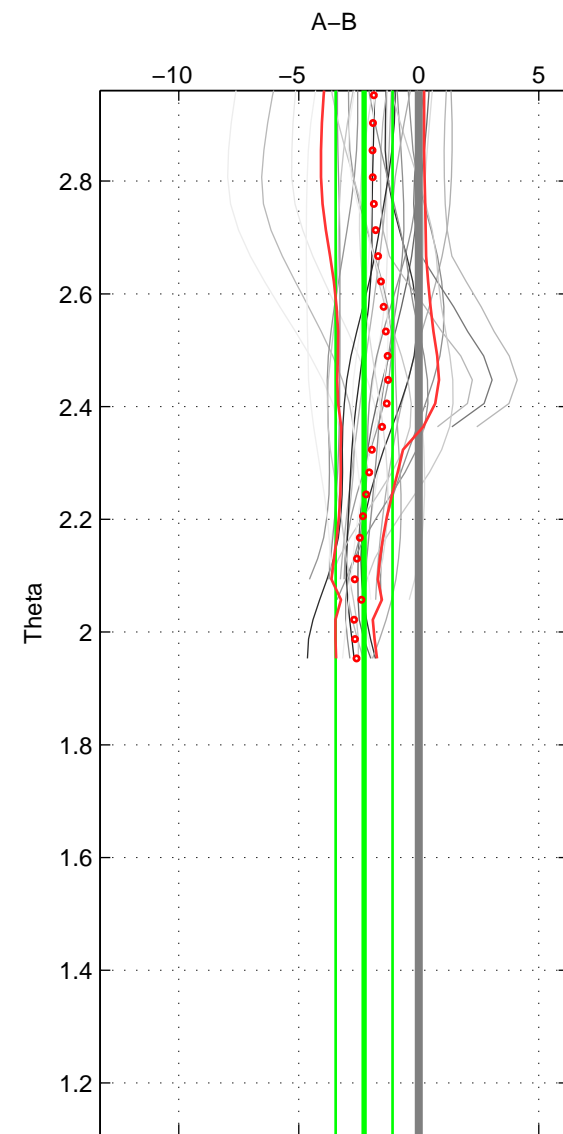

Cruise A (red). Date: Mar 1989 Cruisename: 507-32MW19890206

Cruise B (blue). Date: Nov 2002 Cruisename: 659-49UF20021031

*** "Favourite" values are means of spaces 1 2.

	Offset	O.StDev	Ratio	R.Stdev	Rating
SIGMA:	-0.002	0.001	1.000	0.000	5
THETA:	-0.002	0.001	1.000	0.000	5
DEPTH:	-0.005	0.001	1.000	0.000	3
FAV.:	-0.002	0.001	1.000	0.000	5

Profiles of A: 11
 Profiles of B: 3
 Diff profs: 29
 WMoffset (A-B): -0.0019125
 WMoffset stdev: 0.00099024
 WMratio (A/B): 0.99994
 WMratio stdev: 2.8594e-05

Quality (1-5): 5

Profiles of A: 11
 Profiles of B: 3
 Diff profs: 29
 WMoffset (A-B): -0.0022829
 WMoffset stdev: 0.0011851
 WMratio (A/B): 0.99993
 WMratio stdev: 3.422e-05

Quality (1-5): 5

Profiles of A: 11
 Profiles of B: 3
 Diff profs: 29
 WMoffset (A-B): -0.0049703
 WMoffset stdev: 0.0013673
 WMratio (A/B): 0.99986
 WMratio stdev: 3.9464e-05

Quality (1-5): 3

Please note that statistics are bad.