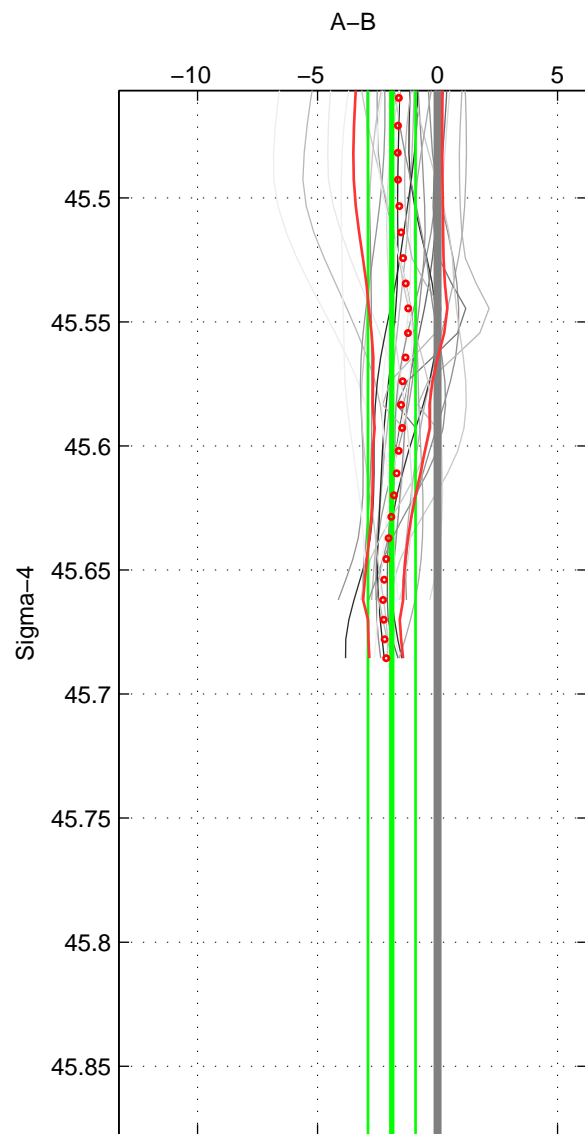

Cruise A (red). Date: Mar 1989 Cruisename: 507-32MW19890206

Cruise B (blue). Date: Nov 2002 Cruisename: 659-49UF20021031

*** "Favourite" values are means of spaces 1 2.

	Offset	O.StDev	Ratio	R.Stdev	Rating
SIGMA:	-0.002	0.001	1.000	0.000	5
THETA:	-0.002	0.001	1.000	0.000	5
DEPTH:	-0.005	0.001	1.000	0.000	3
FAV.:	-0.002	0.001	1.000	0.000	5

Profiles of A: 11
 Profiles of B: 3
 Diff profs: 29
 WMoffset (A-B): -0.0019125
 WMoffset stdev: 0.00099024
 WMratio (A/B): 0.99994
 WMratio stdev: 2.8594e-05

Quality (1-5): 5

Profiles of A: 11
 Profiles of B: 3
 Diff profs: 29
 WMoffset (A-B): -0.0022829
 WMoffset stdev: 0.0011851
 WMratio (A/B): 0.99993
 WMratio stdev: 3.422e-05

Quality (1-5): 5

Profiles of A: 11
 Profiles of B: 3
 Diff profs: 29
 WMoffset (A-B): -0.0049703
 WMoffset stdev: 0.0013673
 WMratio (A/B): 0.99986
 WMratio stdev: 3.9464e-05

Quality (1-5): 3

Please note that statistics are bad.