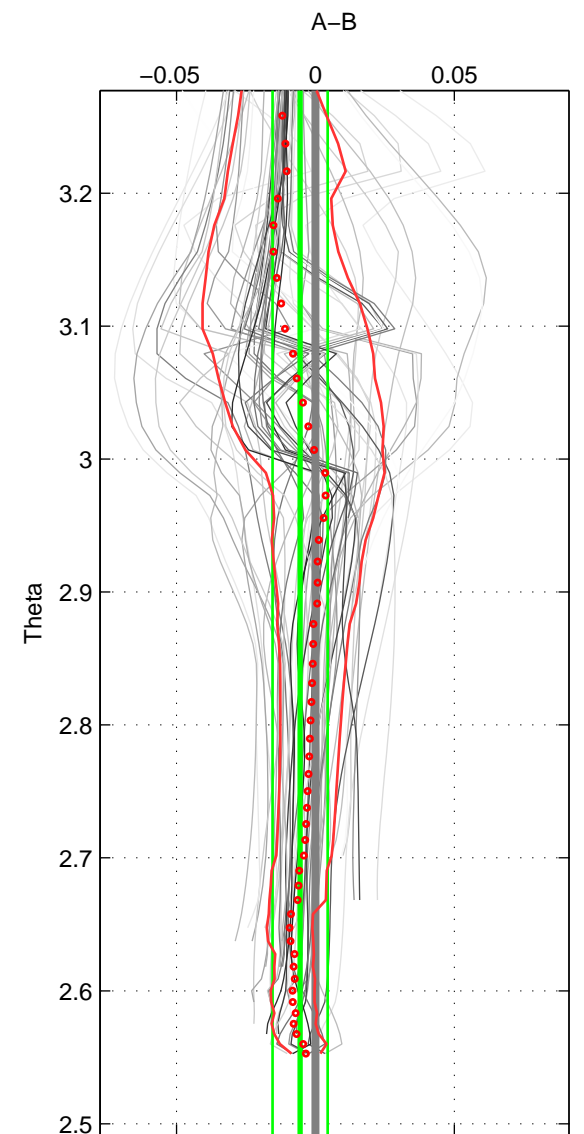

Cruise A (red). Date: Jul 2001 Cruisename: 161-06MT20010717

Cruise B (blue). Date: Sep 2007 Cruisename: 292-64PE20070830

*** "Favourite" values are means of spaces 1 2 3.

	Offset	O.StDev	Ratio	R.Stdev	Rating
SIGMA:	-0.004	0.009	1.000	0.000	4
THETA:	-0.006	0.010	1.000	0.000	4
DEPTH:	-0.005	0.009	1.000	0.000	4
FAV. :	-0.005	0.009	1.000	0.000	4

Profiles of A: 8
 Profiles of B: 13
 Diff profs : 56
 WMoffset (A-B): -0.0042821
 WMoffset stdev: 0.0089961
 WMratio (A/B): 0.99988
 WMratio stdev: 0.00025725

Quality (1-5): 4

Profiles of A: 8
 Profiles of B: 13
 Diff profs : 56
 WMoffset (A-B): -0.0055093
 WMoffset stdev: 0.0099386
 WMratio (A/B): 0.99984
 WMratio stdev: 0.00028421

Quality (1-5): 4

Profiles of A: 8
 Profiles of B: 13
 Diff profs : 56
 WMoffset (A-B): -0.004902
 WMoffset stdev: 0.0089671
 WMratio (A/B): 0.99986
 WMratio stdev: 0.00025642

Quality (1-5): 4