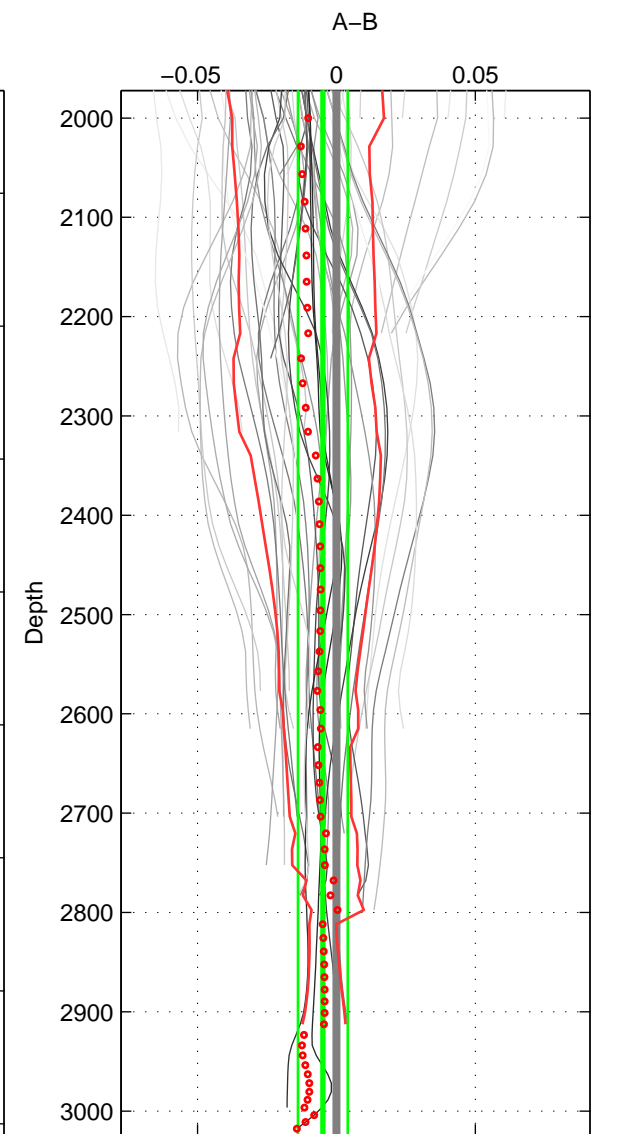

Cruise A (red). Date: Jul 2001 Cruisename: 161-06MT20010717

Cruise B (blue). Date: Sep 2007 Cruisename: 292-64PE20070830

*** "Favourite" values are means of spaces 1 2 3.

	Offset	O.StDev	Ratio	R.Stdev	Rating
SIGMA:	-0.004	0.009	1.000	0.000	4
THETA:	-0.006	0.010	1.000	0.000	4
DEPTH:	-0.005	0.009	1.000	0.000	4
FAV. :	-0.005	0.009	1.000	0.000	4

Profiles of A: 8
 Profiles of B: 13
 Diff profs : 56
 WMoffset (A-B): -0.0042821
 WMoffset stdev: 0.0089961
 WMratio (A/B): 0.99988
 WMratio stdev: 0.00025725

Quality (1-5): 4

Profiles of A: 8
 Profiles of B: 13
 Diff profs : 56
 WMoffset (A-B): -0.0055093
 WMoffset stdev: 0.0099386
 WMratio (A/B): 0.99984
 WMratio stdev: 0.00028421

Quality (1-5): 4

Profiles of A: 8
 Profiles of B: 13
 Diff profs : 56
 WMoffset (A-B): -0.004902
 WMoffset stdev: 0.0089671
 WMratio (A/B): 0.99986
 WMratio stdev: 0.00025642

Quality (1-5): 4