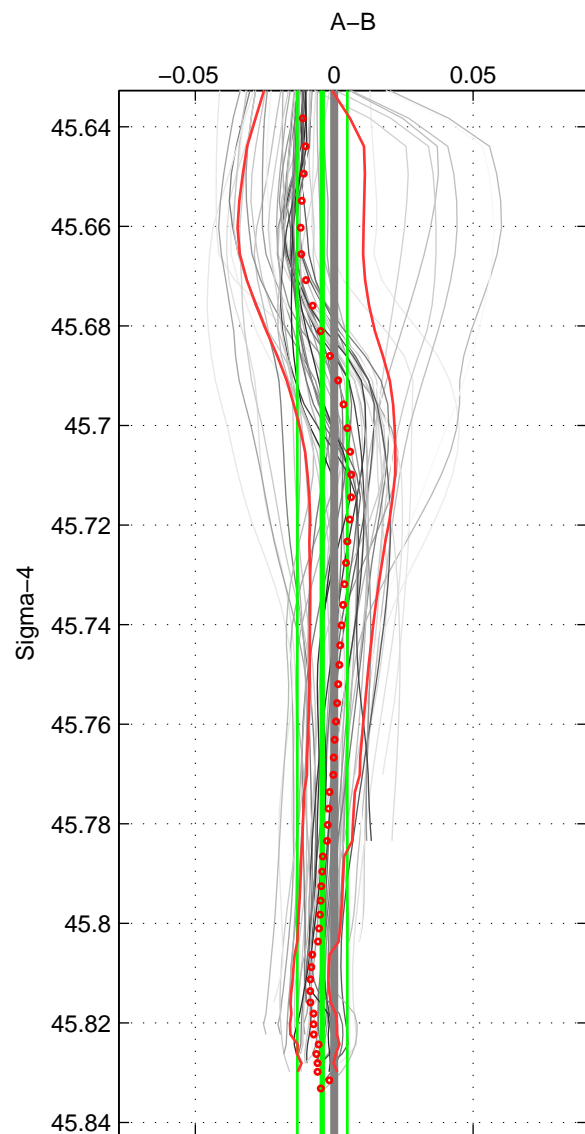

Cruise A (red). Date: Jul 2001 Cruisename: 161-06MT20010717

Cruise B (blue). Date: Sep 2007 Cruisename: 292-64PE20070830

*** "Favourite" values are means of spaces 1 2 3.

	Offset	O.StDev	Ratio	R.Stdev	Rating
SIGMA:	-0.004	0.009	1.000	0.000	4
THETA:	-0.006	0.010	1.000	0.000	4
DEPTH:	-0.005	0.009	1.000	0.000	4
FAV. :	-0.005	0.009	1.000	0.000	4

Profiles of A: 8
 Profiles of B: 13
 Diff profs : 56
 WMoffset (A-B): -0.0042821
 WMoffset stdev: 0.0089961
 WMratio (A/B): 0.99988
 WMratio stdev: 0.00025725

Quality (1-5): 4

Profiles of A: 8
 Profiles of B: 13
 Diff profs : 56
 WMoffset (A-B): -0.0055093
 WMoffset stdev: 0.0099386
 WMratio (A/B): 0.99984
 WMratio stdev: 0.00028421

Quality (1-5): 4

Profiles of A: 8
 Profiles of B: 13
 Diff profs : 56
 WMoffset (A-B): -0.004902
 WMoffset stdev: 0.0089671
 WMratio (A/B): 0.99986
 WMratio stdev: 0.00025642

Quality (1-5): 4