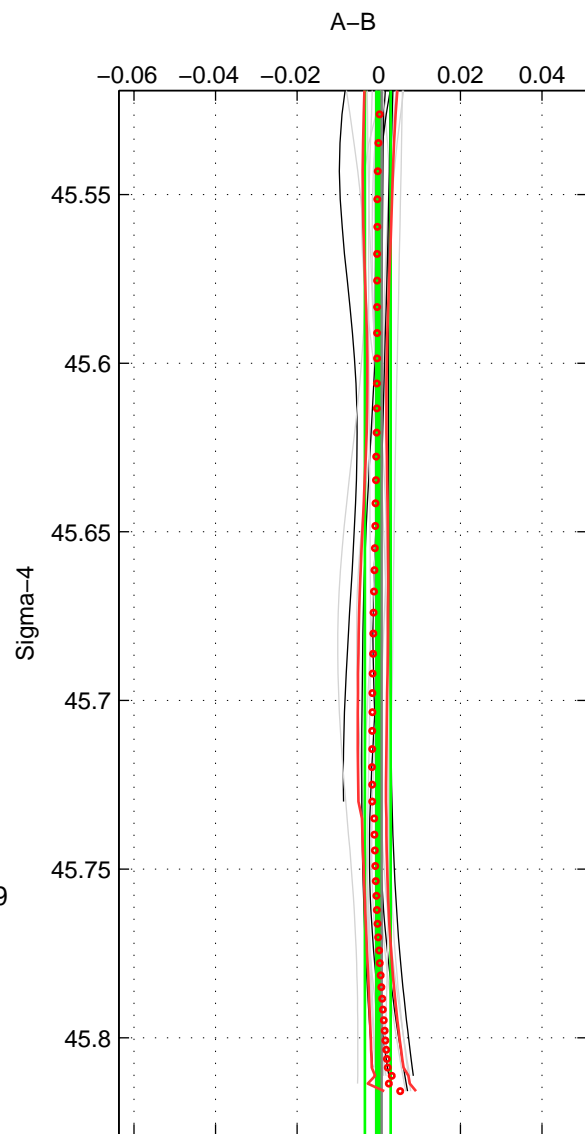

Cruise A (red). Date: Aug 2000 Cruisename: 573-49HO20000729

Cruise B (blue). Date: Jul 2001 Cruisename: 575-49HO20010710

\*\*\* "Favourite" values are means of spaces 1 2 3.

	Offset	O.StDev	Ratio	R.Stdev	Rating
SIGMA:	-0.000	0.003	1.000	0.000	4
THETA:	-0.001	0.006	1.000	0.000	4
DEPTH:	-0.000	0.008	1.000	0.000	4
FAV. :	-0.000	0.006	1.000	0.000	4

Profiles of A: 7  
 Profiles of B: 6  
 Diff profs : 17  
 WMoffset (A-B): -0.00025127  
 WMoffset stdev: 0.0031578  
 WMratio (A/B): 0.99999  
 WMratio stdev: 9.1279e-05

Quality (1-5): 4

Profiles of A: 7  
 Profiles of B: 6  
 Diff profs : 17  
 WMoffset (A-B): -0.0010395  
 WMoffset stdev: 0.005836  
 WMratio (A/B): 0.99997  
 WMratio stdev: 0.0001687

Quality (1-5): 4

Profiles of A: 7  
 Profiles of B: 6  
 Diff profs : 17  
 WMoffset (A-B): -3.0119e-05  
 WMoffset stdev: 0.0077695  
 WMratio (A/B): 1  
 WMratio stdev: 0.00022426

Quality (1-5): 4