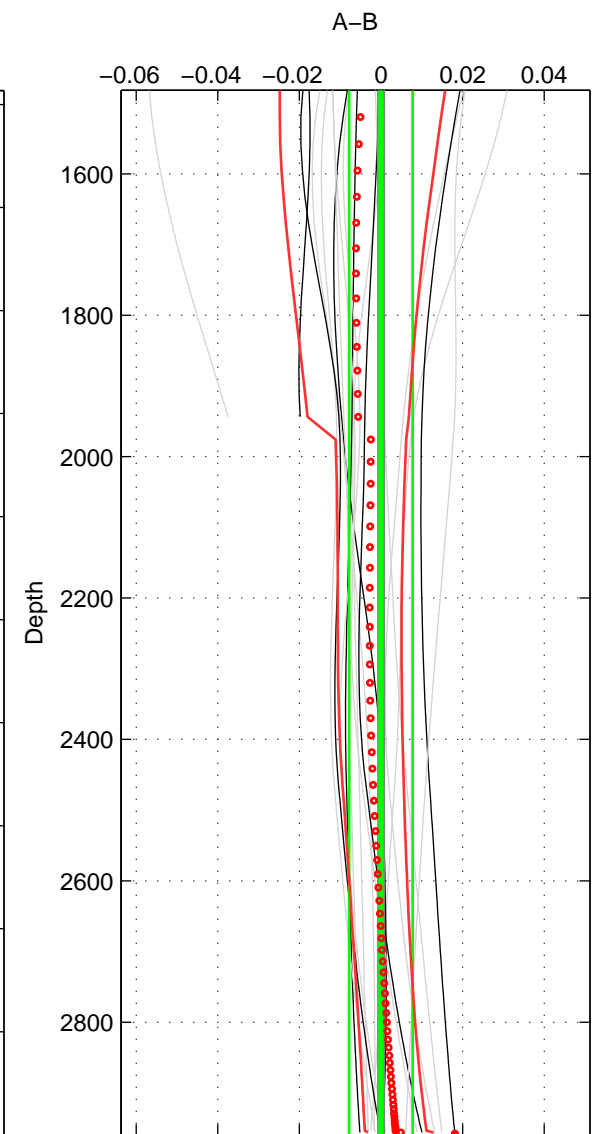

Cruise A (red). Date: Aug 2000 Cruisename: 573-49HO20000729

Cruise B (blue). Date: Jul 2001 Cruisename: 575-49HO20010710

\*\*\* "Favourite" values are means of spaces 1 2 3.

	Offset	O.StDev	Ratio	R.Stdev	Rating
SIGMA:	-0.000	0.003	1.000	0.000	4
THETA:	-0.001	0.006	1.000	0.000	4
DEPTH:	-0.000	0.008	1.000	0.000	4
FAV. :	-0.000	0.006	1.000	0.000	4

Profiles of A: 7  
 Profiles of B: 6  
 Diff profs : 17  
 WMoffset (A-B): -0.00025127  
 WMoffset stdev: 0.0031578  
 WMratio (A/B): 0.99999  
 WMratio stdev: 9.1279e-05

Quality (1-5): 4

Profiles of A: 7  
 Profiles of B: 6  
 Diff profs : 17  
 WMoffset (A-B): -0.0010395  
 WMoffset stdev: 0.005836  
 WMratio (A/B): 0.99997  
 WMratio stdev: 0.0001687

Quality (1-5): 4

Profiles of A: 7  
 Profiles of B: 6  
 Diff profs : 17  
 WMoffset (A-B): -3.0119e-05  
 WMoffset stdev: 0.0077695  
 WMratio (A/B): 1  
 WMratio stdev: 0.00022426

Quality (1-5): 4