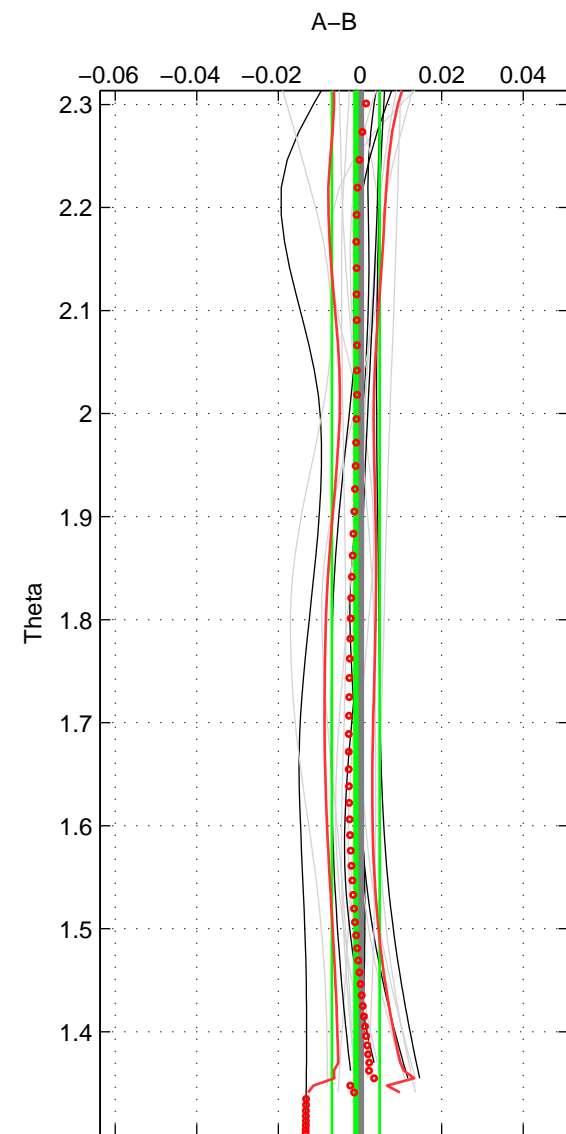

Cruise A (red). Date: Aug 2000 Cruisename: 573-49HO20000729

Cruise B (blue). Date: Jul 2001 Cruisename: 575-49HO20010710

\*\*\* "Favourite" values are means of spaces 1 2 3.

	Offset	O.StDev	Ratio	R.Stdev	Rating
SIGMA:	-0.000	0.003	1.000	0.000	4
THETA:	-0.001	0.006	1.000	0.000	4
DEPTH:	-0.000	0.008	1.000	0.000	4
FAV. :	-0.000	0.006	1.000	0.000	4

Profiles of A: 7  
 Profiles of B: 6  
 Diff profs : 17  
 WMoffset (A-B): -0.00025127  
 WMoffset stdev: 0.0031578  
 WMratio (A/B): 0.99999  
 WMratio stdev: 9.1279e-05

Quality (1-5): 4

Profiles of A: 7  
 Profiles of B: 6  
 Diff profs : 17  
 WMoffset (A-B): -0.0010395  
 WMoffset stdev: 0.005836  
 WMratio (A/B): 0.99997  
 WMratio stdev: 0.0001687

Quality (1-5): 4

Profiles of A: 7  
 Profiles of B: 6  
 Diff profs : 17  
 WMoffset (A-B): -3.0119e-05  
 WMoffset stdev: 0.0077695  
 WMratio (A/B): 1  
 WMratio stdev: 0.00022426

Quality (1-5): 4