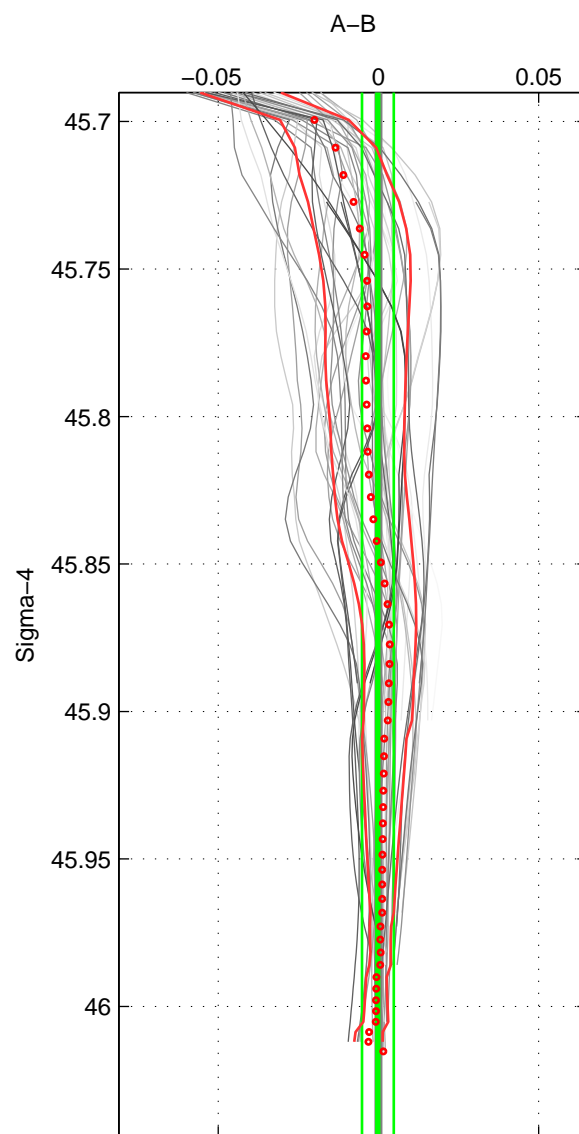

Cruise A (red). Date: Jul 1997 Cruisename: 154-06MT19970707

Cruise B (blue). Date: Jul 2003 Cruisename: 165-06MT20030626

\*\*\* "Favourite" values are means of spaces 1 2 3.

	Offset	O.StDev	Ratio	R.Stdev	Rating
SIGMA:	-0.000	0.005	1.000	0.000	4
THETA:	-0.001	0.005	1.000	0.000	4
DEPTH:	-0.006	0.018	1.000	0.001	4
FAV.:	-0.002	0.009	1.000	0.000	4

Profiles of A: 7  
 Profiles of B: 7  
 Diff profs: 41  
 WMoffset (A-B): -0.00017491  
 WMoffset stdev: 0.0049452  
 WMratio (A/B): 0.99999  
 WMratio stdev: 0.00014175

Quality (1-5): 4

Profiles of A: 7  
 Profiles of B: 7  
 Diff profs: 41  
 WMoffset (A-B): -0.00066717  
 WMoffset stdev: 0.0046642  
 WMratio (A/B): 0.99998  
 WMratio stdev: 0.00013369

Quality (1-5): 4

Profiles of A: 7  
 Profiles of B: 7  
 Diff profs: 41  
 WMoffset (A-B): -0.0056474  
 WMoffset stdev: 0.018215  
 WMratio (A/B): 0.99984  
 WMratio stdev: 0.00052179

Quality (1-5): 4