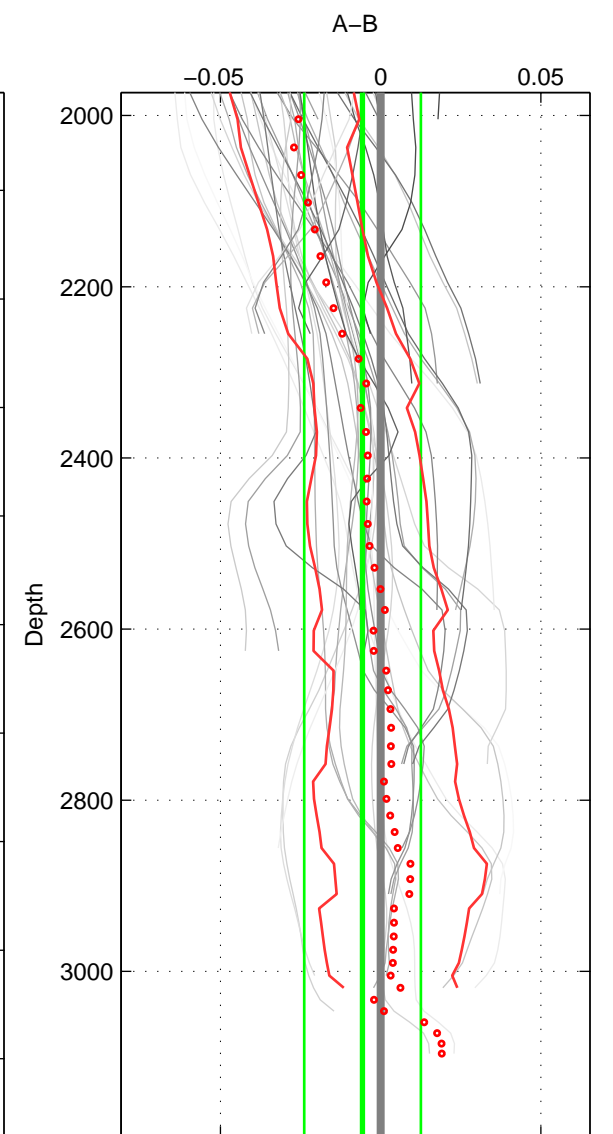

Cruise A (red). Date: Jul 1997 Cruisename: 154-06MT19970707

Cruise B (blue). Date: Jul 2003 Cruisename: 165-06MT20030626

\*\*\* "Favourite" values are means of spaces 1 2 3.

	Offset	O.StDev	Ratio	R.Stdev	Rating
SIGMA:	-0.000	0.005	1.000	0.000	4
THETA:	-0.001	0.005	1.000	0.000	4
DEPTH:	-0.006	0.018	1.000	0.001	4
FAV.:	-0.002	0.009	1.000	0.000	4

Profiles of A: 7  
 Profiles of B: 7  
 Diff profs: 41  
 WMoffset (A-B): -0.00017491  
 WMoffset stdev: 0.0049452  
 WMratio (A/B): 0.99999  
 WMratio stdev: 0.00014175

Quality (1-5): 4

Profiles of A: 7  
 Profiles of B: 7  
 Diff profs: 41  
 WMoffset (A-B): -0.00066717  
 WMoffset stdev: 0.0046642  
 WMratio (A/B): 0.99998  
 WMratio stdev: 0.00013369

Quality (1-5): 4

Profiles of A: 7  
 Profiles of B: 7  
 Diff profs: 41  
 WMoffset (A-B): -0.0056474  
 WMoffset stdev: 0.018215  
 WMratio (A/B): 0.99984  
 WMratio stdev: 0.00052179

Quality (1-5): 4