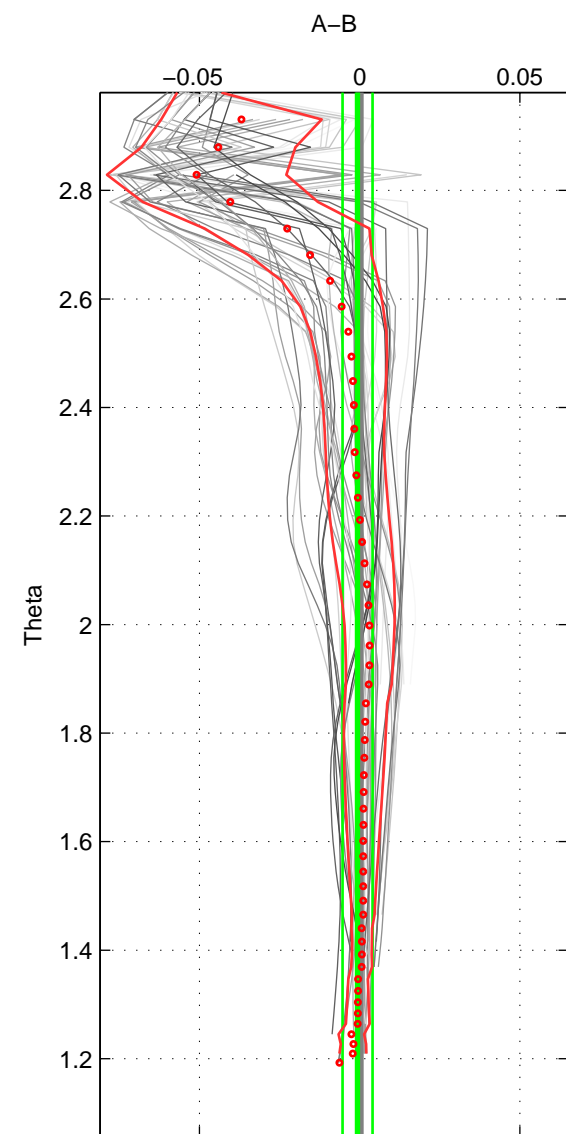

Cruise A (red). Date: Jul 1997 Cruisename: 154-06MT19970707

Cruise B (blue). Date: Jul 2003 Cruisename: 165-06MT20030626

\*\*\* "Favourite" values are means of spaces 1 2 3.

	Offset	O.StDev	Ratio	R.Stdev	Rating
SIGMA:	-0.000	0.005	1.000	0.000	4
THETA:	-0.001	0.005	1.000	0.000	4
DEPTH:	-0.006	0.018	1.000	0.001	4
FAV.:	-0.002	0.009	1.000	0.000	4

Profiles of A: 7  
 Profiles of B: 7  
 Diff profs: 41  
 WMoffset (A-B): -0.00017491  
 WMoffset stdev: 0.0049452  
 WMratio (A/B): 0.99999  
 WMratio stdev: 0.00014175

Quality (1-5): 4

Profiles of A: 7  
 Profiles of B: 7  
 Diff profs: 41  
 WMoffset (A-B): -0.00066717  
 WMoffset stdev: 0.0046642  
 WMratio (A/B): 0.99998  
 WMratio stdev: 0.00013369

Quality (1-5): 4

Profiles of A: 7  
 Profiles of B: 7  
 Diff profs: 41  
 WMoffset (A-B): -0.0056474  
 WMoffset stdev: 0.018215  
 WMratio (A/B): 0.99984  
 WMratio stdev: 0.00052179

Quality (1-5): 4