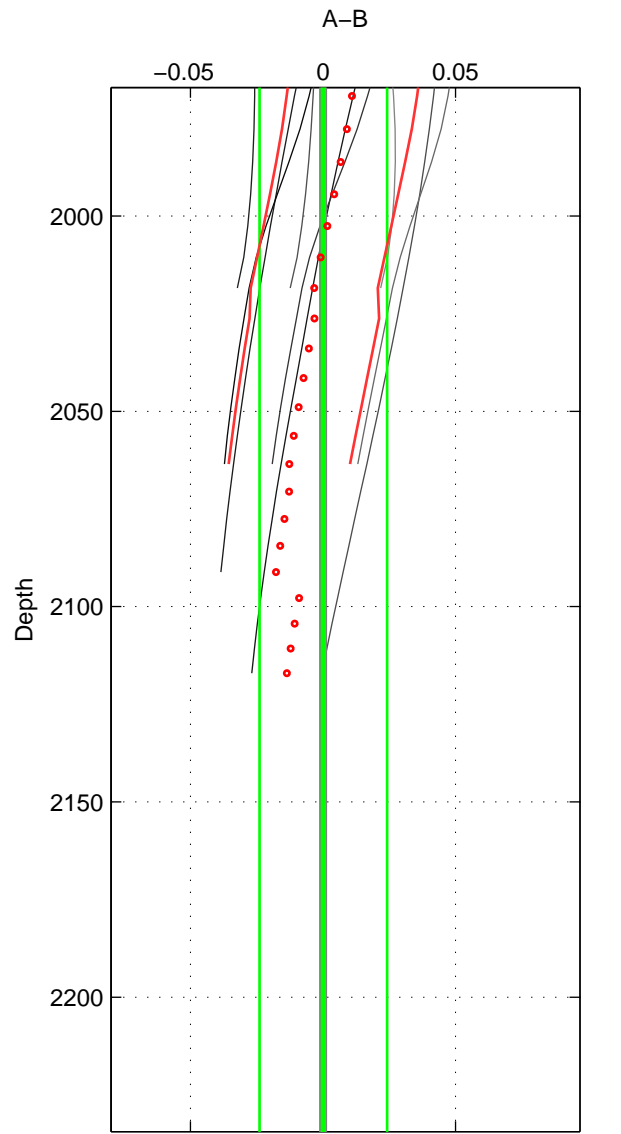

Cruise A (red). Date: Aug 1997 Cruisename: 63-34AR19970805
 Cruise B (blue). Date: Jun 2006 Cruisename: 135-06MM20060523

*** "Favourite" values are means of spaces 1 2 3.

	Offset	O.StDev	Ratio	R.Stdev	Rating
SIGMA:	-0.033	0.008	0.999	0.000	2
THETA:	-0.036	0.010	0.999	0.000	2
DEPTH:	0.000	0.024	1.000	0.001	2
FAV. :	-0.023	0.014	0.999	0.000	2

Profiles of A: 3
 Profiles of B: 3
 Diff profs : 9
 WMoffset (A-B): -0.033215
 WMoffset stdev: 0.0084959
 WMratio (A/B): 0.99905
 WMratio stdev: 0.00024276

Quality (1-5): 2

Profiles of A: 3
 Profiles of B: 3
 Diff profs : 9
 WMoffset (A-B): -0.035775
 WMoffset stdev: 0.0099373
 WMratio (A/B): 0.99898
 WMratio stdev: 0.00028397

Quality (1-5): 2

Profiles of A: 3
 Profiles of B: 3
 Diff profs : 9
 WMoffset (A-B): 9.5036e-05
 WMoffset stdev: 0.024074
 WMratio (A/B): 1
 WMratio stdev: 0.00068874

Quality (1-5): 2