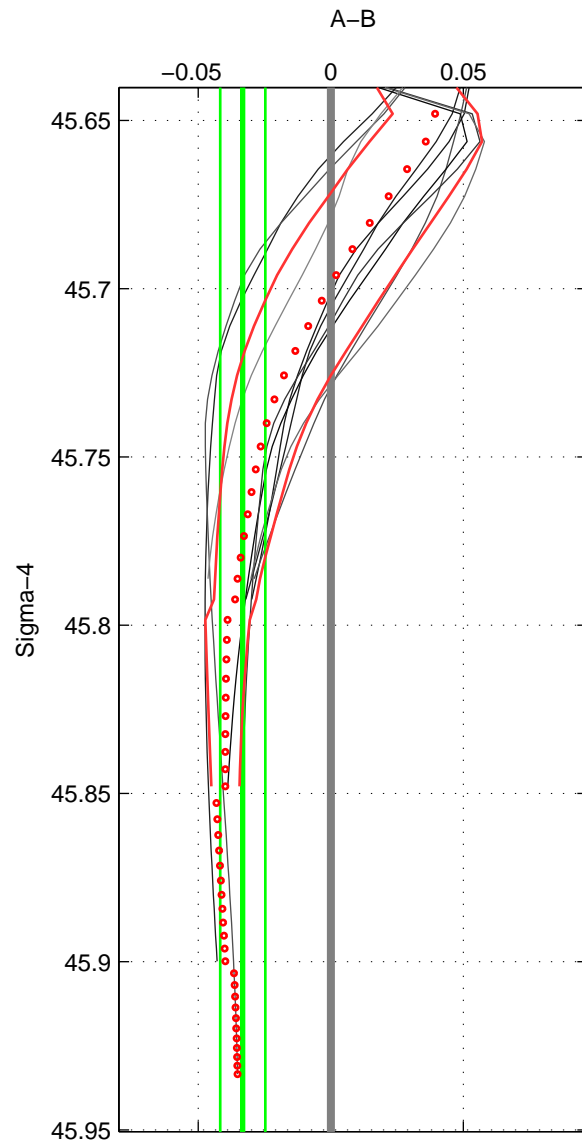

Cruise A (red). Date: Aug 1997 Cruisename: 63-34AR19970805
 Cruise B (blue). Date: Jun 2006 Cruisename: 135-06MM20060523

*** "Favourite" values are means of spaces 1 2 3.

	Offset	O.StDev	Ratio	R.Stdev	Rating
SIGMA:	-0.033	0.008	0.999	0.000	2
THETA:	-0.036	0.010	0.999	0.000	2
DEPTH:	0.000	0.024	1.000	0.001	2
FAV. :	-0.023	0.014	0.999	0.000	2

Profiles of A: 3
 Profiles of B: 3
 Diff profs : 9
 WMoffset (A-B): -0.033215
 WMoffset stdev: 0.0084959
 WMratio (A/B): 0.99905
 WMratio stdev: 0.00024276

Quality (1-5): 2

Profiles of A: 3
 Profiles of B: 3
 Diff profs : 9
 WMoffset (A-B): -0.035775
 WMoffset stdev: 0.0099373
 WMratio (A/B): 0.99898
 WMratio stdev: 0.00028397

Quality (1-5): 2

Profiles of A: 3
 Profiles of B: 3
 Diff profs : 9
 WMoffset (A-B): 9.5036e-05
 WMoffset stdev: 0.024074
 WMratio (A/B): 1
 WMratio stdev: 0.00068874

Quality (1-5): 2