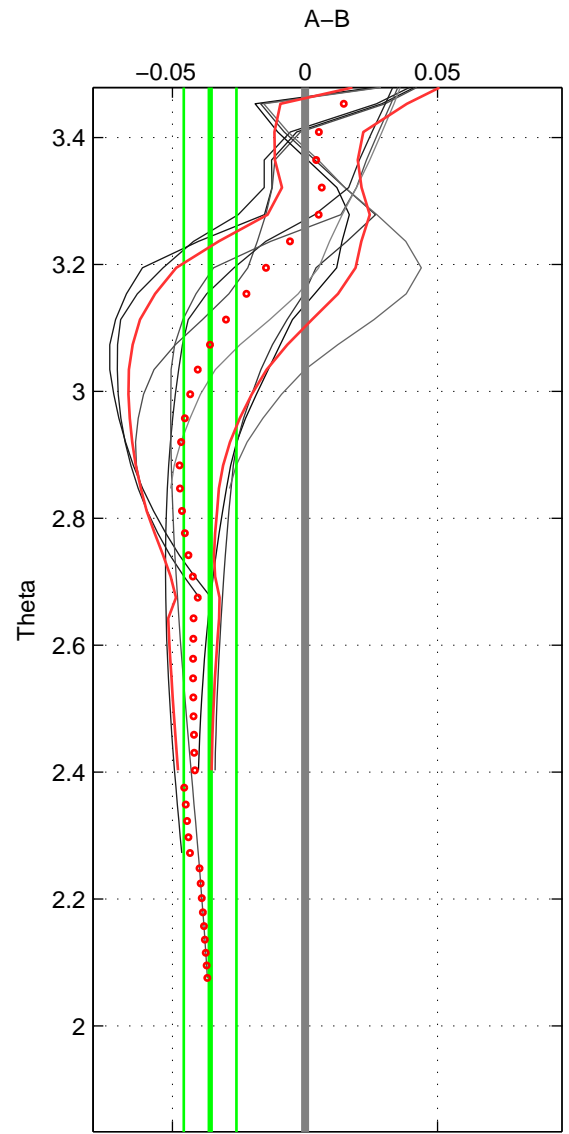

Cruise A (red). Date: Aug 1997 Cruisename: 63-34AR19970805
 Cruise B (blue). Date: Jun 2006 Cruisename: 135-06MM20060523

*** "Favourite" values are means of spaces 1 2 3.

	Offset	O.StDev	Ratio	R.Stdev	Rating
SIGMA:	-0.033	0.008	0.999	0.000	2
THETA:	-0.036	0.010	0.999	0.000	2
DEPTH:	0.000	0.024	1.000	0.001	2
FAV. :	-0.023	0.014	0.999	0.000	2

Profiles of A: 3
 Profiles of B: 3
 Diff profs : 9
 WMoffset (A-B): -0.033215
 WMoffset stdev: 0.0084959
 WMratio (A/B): 0.99905
 WMratio stdev: 0.00024276

Quality (1-5): 2

Profiles of A: 3
 Profiles of B: 3
 Diff profs : 9
 WMoffset (A-B): -0.035775
 WMoffset stdev: 0.0099373
 WMratio (A/B): 0.99898
 WMratio stdev: 0.00028397

Quality (1-5): 2

Profiles of A: 3
 Profiles of B: 3
 Diff profs : 9
 WMoffset (A-B): 9.5036e-05
 WMoffset stdev: 0.024074
 WMratio (A/B): 1
 WMratio stdev: 0.00068874

Quality (1-5): 2