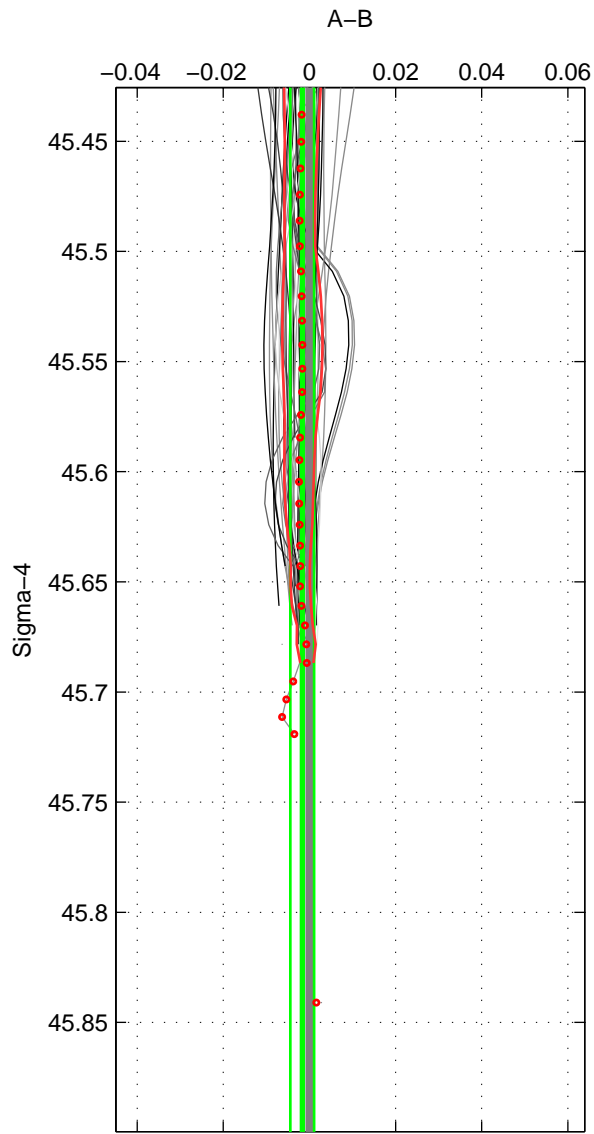

Cruise A (red). Date: Oct 1998 Cruisename: 686-49UP19980916  
 Cruise B (blue). Date: May 2000 Cruisename: 689-49UP20000420

\*\*\* "Favourite" values are those of space 1.

	Offset	O.StDev	Ratio	R.Stdev	Rating
SIGMA:	-0.002	0.003	1.000	0.000	5
THETA:	-0.004	0.007	1.000	0.000	4
DEPTH:	0.006	0.001	1.000	0.000	3
FAV.:	-0.002	0.003	1.000	0.000	5

Profiles of A: 19  
 Profiles of B: 17  
 Diff profs: 50  
 WMoffset (A-B): -0.0016741  
 WMoffset stdev: 0.0027657  
 WMratio (A/B): 0.99995  
 WMratio stdev: 8e-05

Quality (1-5): 5

Profiles of A: 19  
 Profiles of B: 17  
 Diff profs: 52  
 WMoffset (A-B): -0.0041639  
 WMoffset stdev: 0.0070236  
 WMratio (A/B): 0.99988  
 WMratio stdev: 0.00020318

Quality (1-5): 4

Profiles of A: 17  
 Profiles of B: 17  
 Diff profs: 48  
 WMoffset (A-B): 0.0064038  
 WMoffset stdev: 0.0012826  
 WMratio (A/B): 1.0002  
 WMratio stdev: 3.746e-05

Quality (1-5): 3

Please note that statistics are bad.