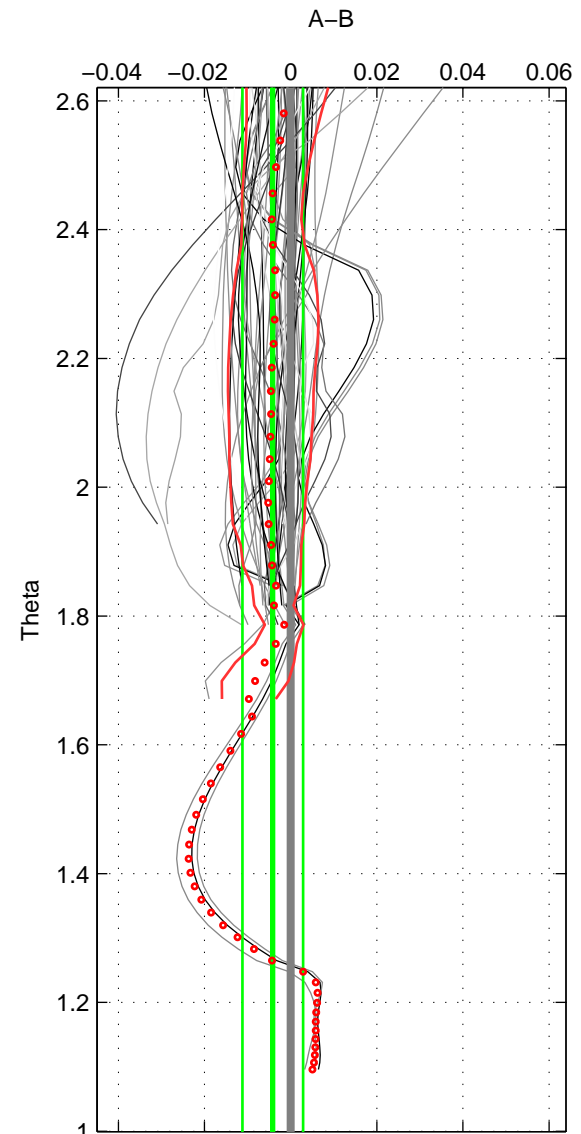

Cruise A (red). Date: Oct 1998 Cruisename: 686-49UP19980916  
 Cruise B (blue). Date: May 2000 Cruisename: 689-49UP20000420

\*\*\* "Favourite" values are those of space 1.

	Offset	O.StDev	Ratio	R.Stdev	Rating
SIGMA:	-0.002	0.003	1.000	0.000	5
THETA:	-0.004	0.007	1.000	0.000	4
DEPTH:	0.006	0.001	1.000	0.000	3
FAV.:	-0.002	0.003	1.000	0.000	5

Profiles of A: 19  
 Profiles of B: 17  
 Diff profs: 50  
 WMoffset (A-B): -0.0016741  
 WMoffset stdev: 0.0027657  
 WMratio (A/B): 0.99995  
 WMratio stdev: 8e-05

Quality (1-5): 5

Profiles of A: 19  
 Profiles of B: 17  
 Diff profs: 52  
 WMoffset (A-B): -0.0041639  
 WMoffset stdev: 0.0070236  
 WMratio (A/B): 0.99988  
 WMratio stdev: 0.00020318

Quality (1-5): 4

Profiles of A: 17  
 Profiles of B: 17  
 Diff profs: 48  
 WMoffset (A-B): 0.0064038  
 WMoffset stdev: 0.0012826  
 WMratio (A/B): 1.0002  
 WMratio stdev: 3.746e-05

Quality (1-5): 3

Please note that statistics are bad.