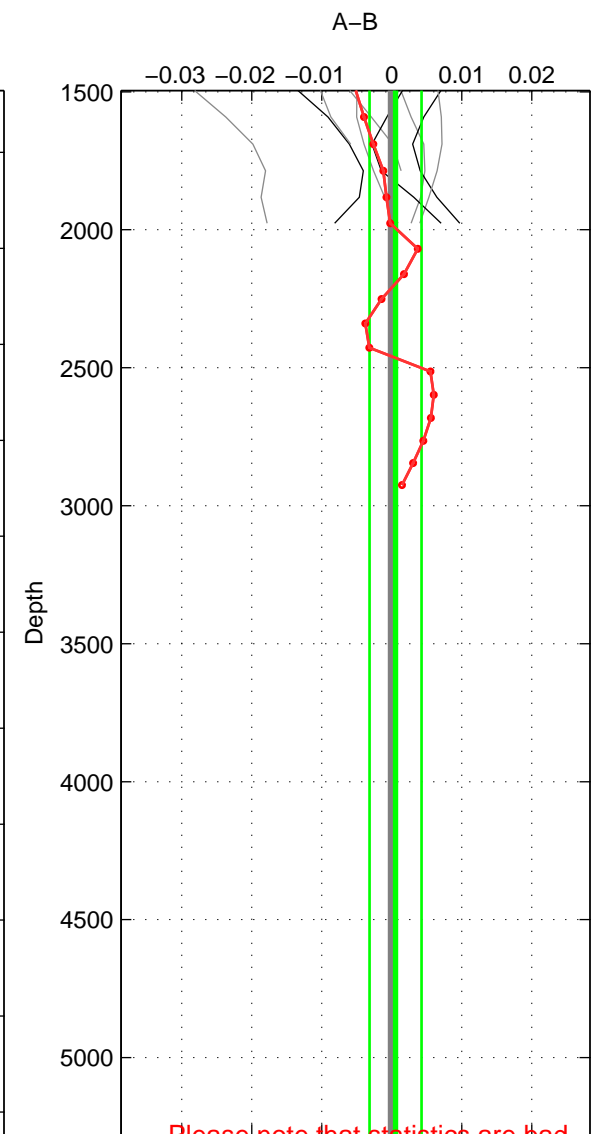

Cruise A (red). Date: Oct 1999 Cruisename: 688-49UP19990917
 Cruise B (blue). Date: Nov 2001 Cruisename: 695-49UP20011010

*** "Favourite" values are those of space 2.

	Offset	O.StDev	Ratio	R.Stdev	Rating
SIGMA:	0.002	0.003	1.000	0.000	4
THETA:	0.001	0.003	1.000	0.000	5
DEPTH:	0.001	0.004	1.000	0.000	3
FAV.:	0.001	0.003	1.000	0.000	5

Profiles of A: 12
 Profiles of B: 11
 Diff profs : 10
 WMoffset (A-B): 0.0015601
 WMoffset stdev: 0.0032654
 WMratio (A/B): 1
 WMratio stdev: 9.4369e-05

Quality (1-5): 4

Profiles of A: 12
 Profiles of B: 11
 Diff profs : 10
 WMoffset (A-B): 0.00057158
 WMoffset stdev: 0.0028951
 WMratio (A/B): 1
 WMratio stdev: 8.358e-05

Quality (1-5): 5

Profiles of A: 12
 Profiles of B: 11
 Diff profs : 10
 WMoffset (A-B): 0.00054662
 WMoffset stdev: 0.0037035
 WMratio (A/B): 1
 WMratio stdev: 0.00010696

Quality (1-5): 3

Please note that statistics are bad.