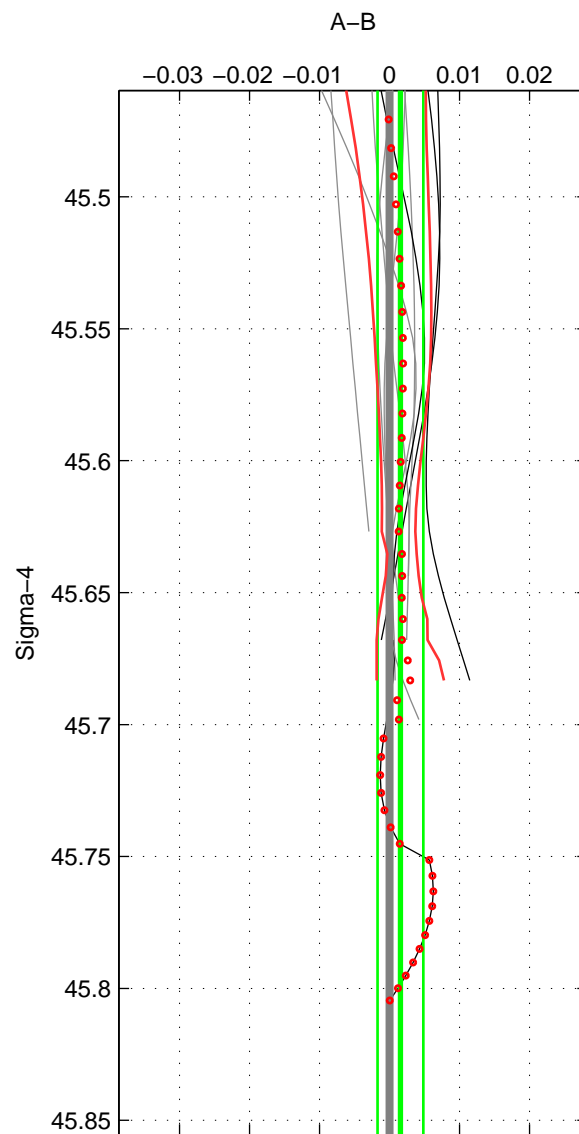

Cruise A (red). Date: Oct 1999 Cruisename: 688-49UP19990917
 Cruise B (blue). Date: Nov 2001 Cruisename: 695-49UP20011010

*** "Favourite" values are those of space 2.

	Offset	O.StDev	Ratio	R.Stdev	Rating
SIGMA:	0.002	0.003	1.000	0.000	4
THETA:	0.001	0.003	1.000	0.000	5
DEPTH:	0.001	0.004	1.000	0.000	3
FAV.:	0.001	0.003	1.000	0.000	5

Profiles of A: 12
 Profiles of B: 11
 Diff profs : 10
 WMoffset (A-B): 0.0015601
 WMoffset stdev: 0.0032654
 WMratio (A/B): 1
 WMratio stdev: 9.4369e-05

Quality (1-5): 4

Profiles of A: 12
 Profiles of B: 11
 Diff profs : 10
 WMoffset (A-B): 0.00057158
 WMoffset stdev: 0.0028951
 WMratio (A/B): 1
 WMratio stdev: 8.358e-05

Quality (1-5): 5

Profiles of A: 12
 Profiles of B: 11
 Diff profs : 10
 WMoffset (A-B): 0.00054662
 WMoffset stdev: 0.0037035
 WMratio (A/B): 1
 WMratio stdev: 0.00010696

Quality (1-5): 3

Please note that statistics are bad.