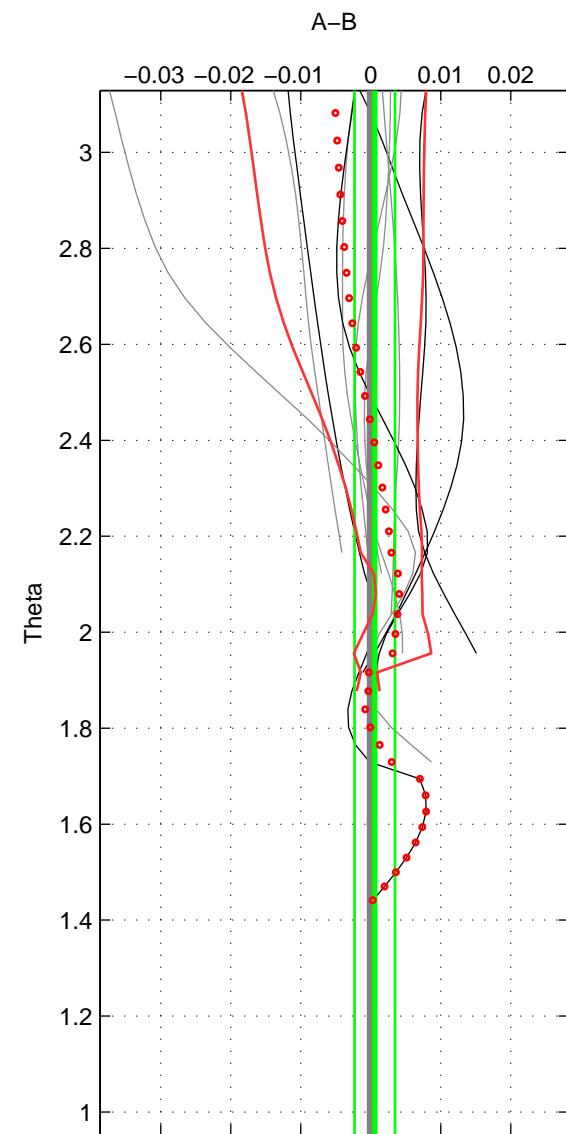

Cruise A (red). Date: Oct 1999 Cruisename: 688-49UP19990917
 Cruise B (blue). Date: Nov 2001 Cruisename: 695-49UP20011010

*** "Favourite" values are those of space 2.

	Offset	O.StDev	Ratio	R.Stdev	Rating
SIGMA:	0.002	0.003	1.000	0.000	4
THETA:	0.001	0.003	1.000	0.000	5
DEPTH:	0.001	0.004	1.000	0.000	3
FAV.:	0.001	0.003	1.000	0.000	5

Profiles of A: 12
 Profiles of B: 11
 Diff profs : 10
 WMoffset (A-B): 0.0015601
 WMoffset stdev: 0.0032654
 WMratio (A/B): 1
 WMratio stdev: 9.4369e-05

Quality (1-5): 4

Profiles of A: 12
 Profiles of B: 11
 Diff profs : 10
 WMoffset (A-B): 0.00057158
 WMoffset stdev: 0.0028951
 WMratio (A/B): 1
 WMratio stdev: 8.358e-05

Quality (1-5): 5

Profiles of A: 12
 Profiles of B: 11
 Diff profs : 10
 WMoffset (A-B): 0.00054662
 WMoffset stdev: 0.0037035
 WMratio (A/B): 1
 WMratio stdev: 0.00010696

Quality (1-5): 3

Please note that statistics are bad.