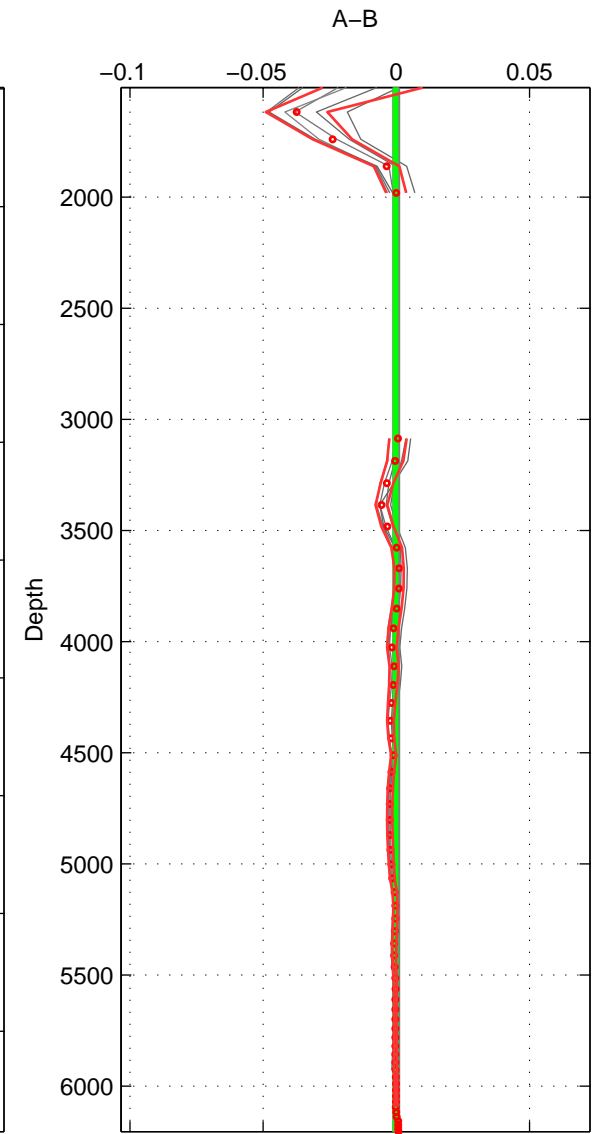

Cruise A (red). Date: May 2004 Cruisename: 502-325020040424

Cruise B (blue). Date: Jun 2005 Cruisename: 605-49NZ20050525

\*\*\* "Favourite" values are those of space 2.

	Offset	O.StDev	Ratio	R.Stdev	Rating
SIGMA:	-0.002	0.003	1.000	0.000	3
THETA:	-0.000	0.001	1.000	0.000	5
DEPTH:	-0.000	0.000	1.000	0.000	4
FAV. :	-0.000	0.001	1.000	0.000	5

Profiles of A: 3  
 Profiles of B: 23  
 Diff profs : 18  
 WMoffset (A-B): -0.0024997  
 WMoffset stdev: 0.0030504  
 WMratio (A/B): 0.99993  
 WMratio stdev: 8.8478e-05

Quality (1-5): 3

Profiles of A: 6  
 Profiles of B: 23  
 Diff profs : 31  
 WMoffset (A-B): -0.00028558  
 WMoffset stdev: 0.00070437  
 WMratio (A/B): 0.99999  
 WMratio stdev: 2.0295e-05

Quality (1-5): 5

Profiles of A: 3  
 Profiles of B: 23  
 Diff profs : 17  
 WMoffset (A-B): -0.00026946  
 WMoffset stdev: 0.00048876  
 WMratio (A/B): 0.99999  
 WMratio stdev: 1.4087e-05

Quality (1-5): 4