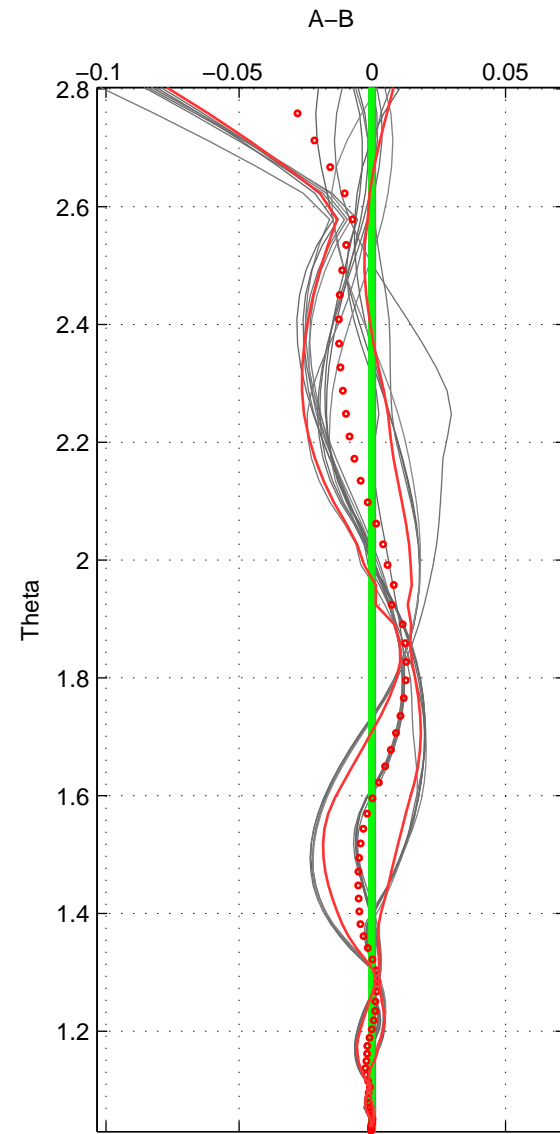

Cruise A (red). Date: May 2004 Cruisename: 502-325020040424

Cruise B (blue). Date: Jun 2005 Cruisename: 605-49NZ20050525

\*\*\* "Favourite" values are those of space 2.

	Offset	O.StDev	Ratio	R.Stdev	Rating
SIGMA:	-0.002	0.003	1.000	0.000	3
THETA:	-0.000	0.001	1.000	0.000	5
DEPTH:	-0.000	0.000	1.000	0.000	4
FAV. :	-0.000	0.001	1.000	0.000	5

Profiles of A: 3  
 Profiles of B: 23  
 Diff profs : 18  
 WMoffset (A-B): -0.0024997  
 WMoffset stdev: 0.0030504  
 WMratio (A/B): 0.99993  
 WMratio stdev: 8.8478e-05

Quality (1-5): 3

Profiles of A: 6  
 Profiles of B: 23  
 Diff profs : 31  
 WMoffset (A-B): -0.00028558  
 WMoffset stdev: 0.00070437  
 WMratio (A/B): 0.99999  
 WMratio stdev: 2.0295e-05

Quality (1-5): 5

Profiles of A: 3  
 Profiles of B: 23  
 Diff profs : 17  
 WMoffset (A-B): -0.00026946  
 WMoffset stdev: 0.00048876  
 WMratio (A/B): 0.99999  
 WMratio stdev: 1.4087e-05

Quality (1-5): 4