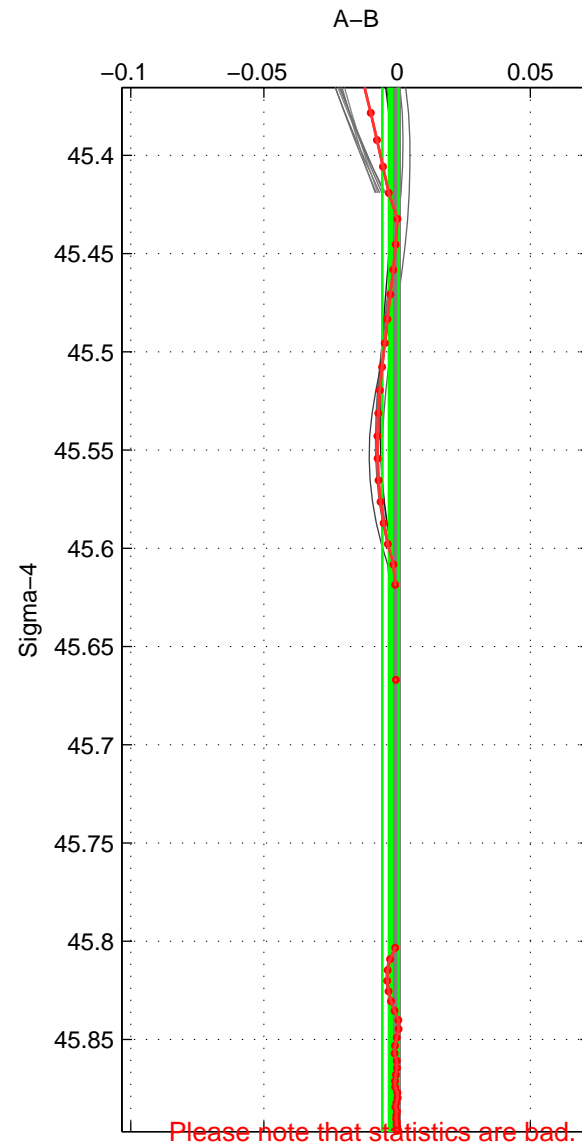

Cruise A (red). Date: May 2004 Cruisename: 502-325020040424

Cruise B (blue). Date: Jun 2005 Cruisename: 605-49NZ20050525

\*\*\* "Favourite" values are those of space 2.

	Offset	O.StDev	Ratio	R.Stdev	Rating
SIGMA:	-0.002	0.003	1.000	0.000	3
THETA:	-0.000	0.001	1.000	0.000	5
DEPTH:	-0.000	0.000	1.000	0.000	4
FAV. :	-0.000	0.001	1.000	0.000	5

Profiles of A: 3  
 Profiles of B: 23  
 Diff profs : 18  
 WMoffset (A-B): -0.0024997  
 WMoffset stdev: 0.0030504  
 WMratio (A/B): 0.99993  
 WMratio stdev: 8.8478e-05

Quality (1-5): 3

Profiles of A: 6  
 Profiles of B: 23  
 Diff profs : 31  
 WMoffset (A-B): -0.00028558  
 WMoffset stdev: 0.00070437  
 WMratio (A/B): 0.99999  
 WMratio stdev: 2.0295e-05

Quality (1-5): 5

Profiles of A: 3  
 Profiles of B: 23  
 Diff profs : 17  
 WMoffset (A-B): -0.00026946  
 WMoffset stdev: 0.00048876  
 WMratio (A/B): 0.99999  
 WMratio stdev: 1.4087e-05

Quality (1-5): 4