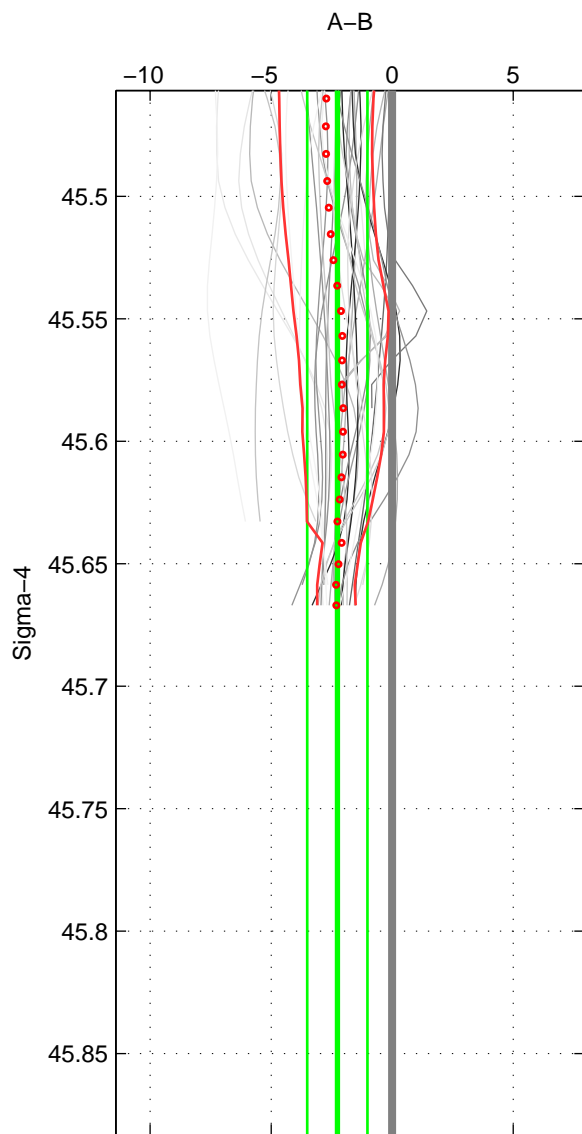

Cruise A (red). Date: Mar 1989 Cruisename: 507-32MW19890206

Cruise B (blue). Date: Feb 2007 Cruisename: 673-49UF20070117

*** "Favourite" values are those of space 2.

	Offset	O.StDev	Ratio	R.Stdev	Rating
SIGMA:	-0.002	0.001	1.000	0.000	4
THETA:	-0.003	0.001	1.000	0.000	5
DEPTH:	-0.003	0.001	1.000	0.000	3
FAV.:	-0.003	0.001	1.000	0.000	5

Profiles of A: 14
 Profiles of B: 4
 Diff profs : 32
 WMoffset (A-B): -0.0022654
 WMoffset stdev: 0.0012444
 WMratio (A/B): 0.99993
 WMratio stdev: 3.5935e-05

Quality (1-5): 4

Profiles of A: 14
 Profiles of B: 4
 Diff profs : 32
 WMoffset (A-B): -0.0033163
 WMoffset stdev: 0.00077182
 WMratio (A/B): 0.9999
 WMratio stdev: 2.226e-05

Quality (1-5): 5

Profiles of A: 14
 Profiles of B: 4
 Diff profs : 32
 WMoffset (A-B): -0.0027212
 WMoffset stdev: 0.00059966
 WMratio (A/B): 0.99992
 WMratio stdev: 1.7291e-05

Quality (1-5): 3

Please note that statistics are bad.