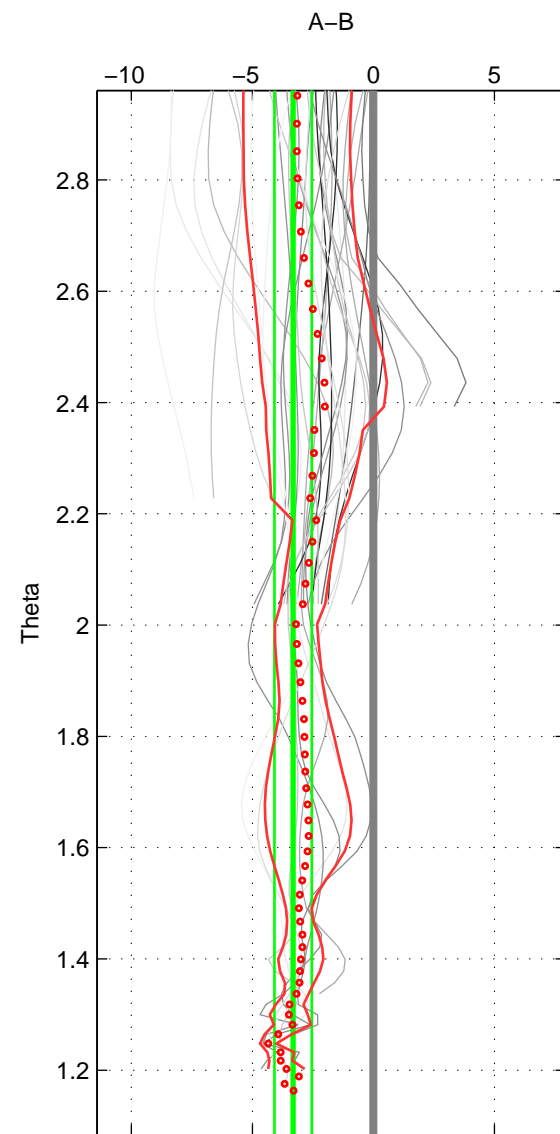

Cruise A (red). Date: Mar 1989 Cruisename: 507-32MW19890206

Cruise B (blue). Date: Feb 2007 Cruisename: 673-49UF20070117

*** "Favourite" values are those of space 2.

	Offset	O.StDev	Ratio	R.Stdev	Rating
SIGMA:	-0.002	0.001	1.000	0.000	4
THETA:	-0.003	0.001	1.000	0.000	5
DEPTH:	-0.003	0.001	1.000	0.000	3
FAV.:	-0.003	0.001	1.000	0.000	5

Profiles of A: 14
 Profiles of B: 4
 Diff profs : 32
 WMoffset (A-B): -0.0022654
 WMoffset stdev: 0.0012444
 WMratio (A/B): 0.99993
 WMratio stdev: 3.5935e-05

Quality (1-5): 4

Profiles of A: 14
 Profiles of B: 4
 Diff profs : 32
 WMoffset (A-B): -0.0033163
 WMoffset stdev: 0.00077182
 WMratio (A/B): 0.9999
 WMratio stdev: 2.226e-05

Quality (1-5): 5

Profiles of A: 14
 Profiles of B: 4
 Diff profs : 32
 WMoffset (A-B): -0.0027212
 WMoffset stdev: 0.00059966
 WMratio (A/B): 0.99992
 WMratio stdev: 1.7291e-05

Quality (1-5): 3

Please note that statistics are bad.