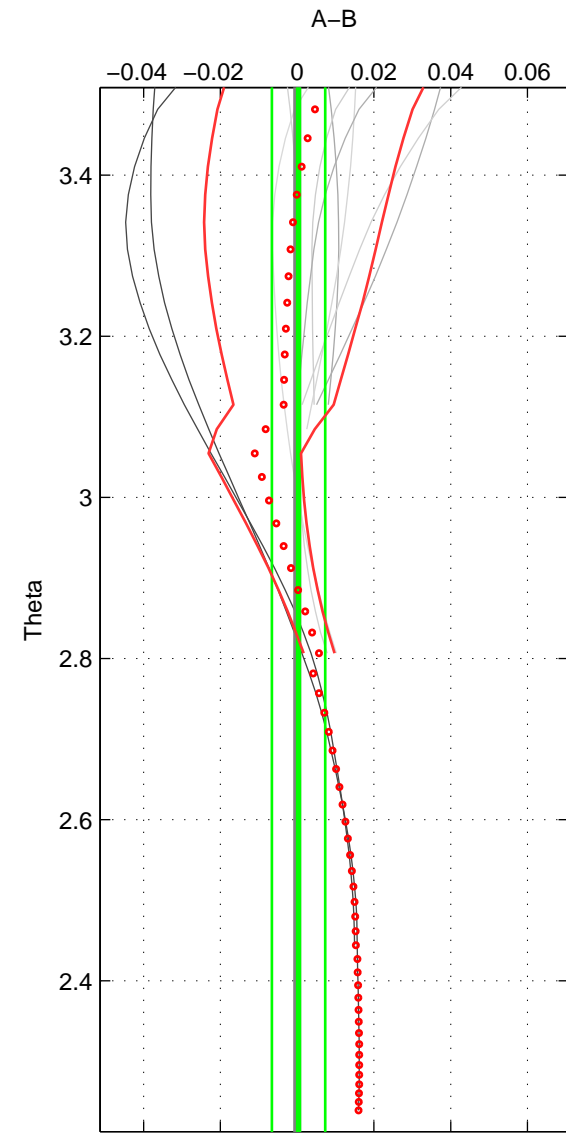

Cruise A (red). Date: Jul 1992 Cruisename: 7-06MT19920701

Cruise B (blue). Date: May 1989 Cruisename: 307-74DI19890511

*** "Favourite" values are those of space 2.

	Offset	O.StDev	Ratio	R.Stdev	Rating
SIGMA:	-0.001	0.005	1.000	0.000	2
THETA:	0.000	0.007	1.000	0.000	3
DEPTH:	-0.003	0.009	1.000	0.000	2
FAV.:	0.000	0.007	1.000	0.000	3

Profiles of A: 3
 Profiles of B: 2
 Diff profs : 4
 WMoffset (A-B): -0.00092336
 WMoffset stdev: 0.0050425
 WMratio (A/B): 0.99997
 WMratio stdev: 0.00014427

Quality (1-5): 2

Profiles of A: 6
 Profiles of B: 2
 Diff profs : 10
 WMoffset (A-B): 0.00035006
 WMoffset stdev: 0.006943
 WMratio (A/B): 1
 WMratio stdev: 0.00019864

Quality (1-5): 3

Profiles of A: 3
 Profiles of B: 2
 Diff profs : 4
 WMoffset (A-B): -0.0028748
 WMoffset stdev: 0.0085998
 WMratio (A/B): 0.99992
 WMratio stdev: 0.00024603

Quality (1-5): 2