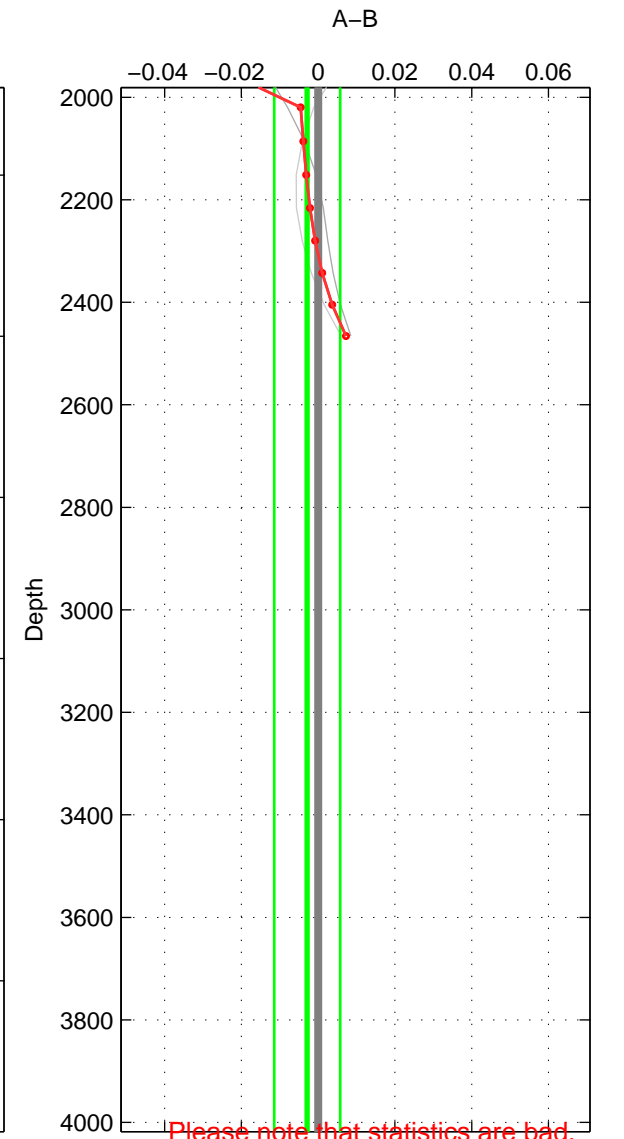

Cruise A (red). Date: Jul 1992 Cruisename: 7-06MT19920701

Cruise B (blue). Date: May 1989 Cruisename: 307-74DI19890511

*** "Favourite" values are those of space 2.

	Offset	O.StDev	Ratio	R.Stdev	Rating
SIGMA:	-0.001	0.005	1.000	0.000	2
THETA:	0.000	0.007	1.000	0.000	3
DEPTH:	-0.003	0.009	1.000	0.000	2
FAV.:	0.000	0.007	1.000	0.000	3

Profiles of A: 3
 Profiles of B: 2
 Diff profs : 4
 WMoffset (A-B): -0.00092336
 WMoffset stdev: 0.0050425
 WMratio (A/B): 0.99997
 WMratio stdev: 0.00014427

Quality (1-5): 2

Profiles of A: 6
 Profiles of B: 2
 Diff profs : 10
 WMoffset (A-B): 0.00035006
 WMoffset stdev: 0.006943
 WMratio (A/B): 1
 WMratio stdev: 0.00019864

Quality (1-5): 3

Profiles of A: 3
 Profiles of B: 2
 Diff profs : 4
 WMoffset (A-B): -0.0028748
 WMoffset stdev: 0.0085998
 WMratio (A/B): 0.99992
 WMratio stdev: 0.00024603

Quality (1-5): 2