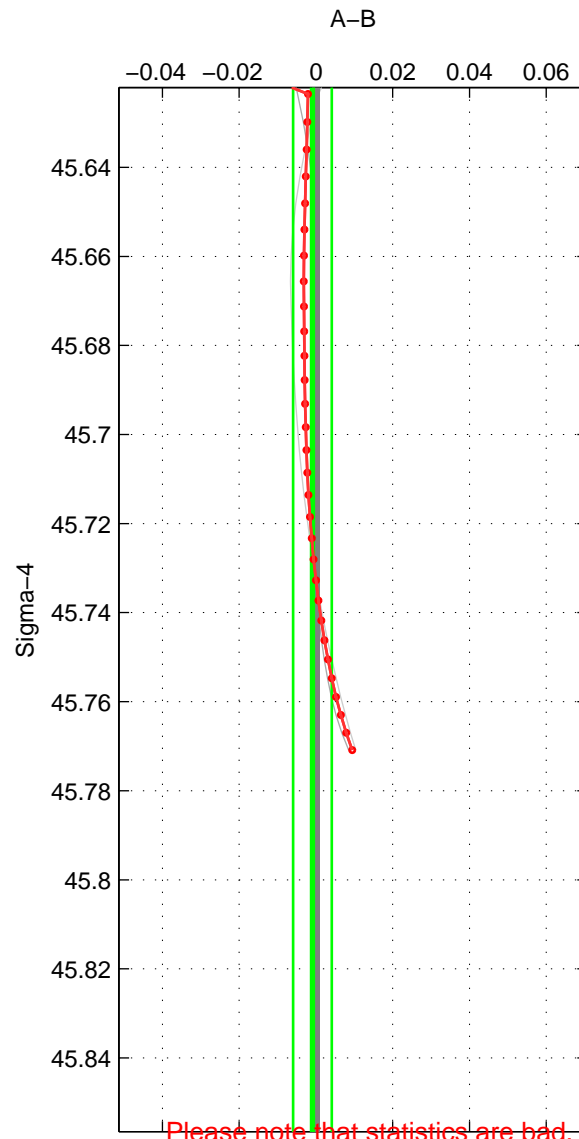

Cruise A (red). Date: Jul 1992 Cruisename: 7-06MT19920701

Cruise B (blue). Date: May 1989 Cruisename: 307-74DI19890511

*** "Favourite" values are those of space 2.

	Offset	O.StDev	Ratio	R.Stdev	Rating
SIGMA:	-0.001	0.005	1.000	0.000	2
THETA:	0.000	0.007	1.000	0.000	3
DEPTH:	-0.003	0.009	1.000	0.000	2
FAV.:	0.000	0.007	1.000	0.000	3

Profiles of A: 3
 Profiles of B: 2
 Diff profs : 4
 WMoffset (A-B): -0.00092336
 WMoffset stdev: 0.0050425
 WMratio (A/B): 0.99997
 WMratio stdev: 0.00014427

Quality (1-5): 2

Profiles of A: 6
 Profiles of B: 2
 Diff profs : 10
 WMoffset (A-B): 0.00035006
 WMoffset stdev: 0.006943
 WMratio (A/B): 1
 WMratio stdev: 0.00019864

Quality (1-5): 3

Profiles of A: 3
 Profiles of B: 2
 Diff profs : 4
 WMoffset (A-B): -0.0028748
 WMoffset stdev: 0.0085998
 WMratio (A/B): 0.99992
 WMratio stdev: 0.00024603

Quality (1-5): 2