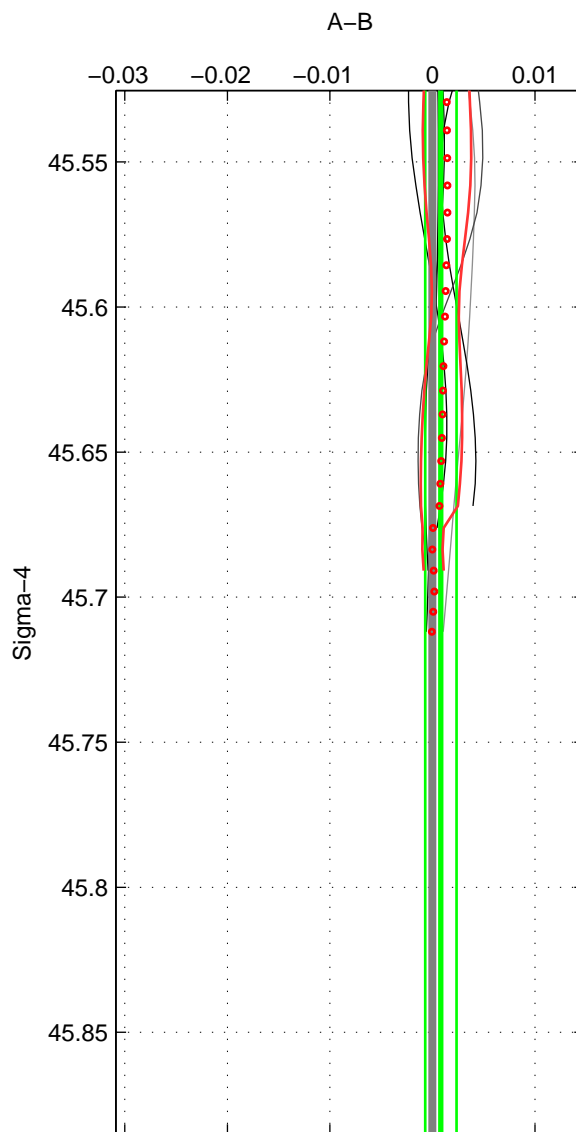

Cruise A (red). Date: Jun 2001 Cruisename: 591-49NZ20010604

Cruise B (blue). Date: Jul 2008 Cruisename: 678-49UF20080617

\*\*\* "Favourite" values are means of spaces 1 2.

	Offset	O.StDev	Ratio	R.Stdev	Rating
SIGMA:	0.001	0.002	1.000	0.000	4
THETA:	0.002	0.003	1.000	0.000	4
DEPTH:	-0.005	0.002	1.000	0.000	3
FAV. :	0.001	0.002	1.000	0.000	4

Profiles of A: 6  
 Profiles of B: 6  
 Diff profs : 7  
 WMoffset (A-B): 0.00082271  
 WMoffset stdev: 0.0015282  
 WMratio (A/B): 1  
 WMratio stdev: 4.4213e-05

Quality (1-5): 4

Profiles of A: 6  
 Profiles of B: 6  
 Diff profs : 7  
 WMoffset (A-B): 0.0015857  
 WMoffset stdev: 0.0028474  
 WMratio (A/B): 1  
 WMratio stdev: 8.238e-05

Quality (1-5): 4

Please note that statistics are bad.

Profiles of A: 6  
 Profiles of B: 6  
 Diff profs : 7  
 WMoffset (A-B): -0.00493  
 WMoffset stdev: 0.0020347  
 WMratio (A/B): 0.99986  
 WMratio stdev: 5.8987e-05