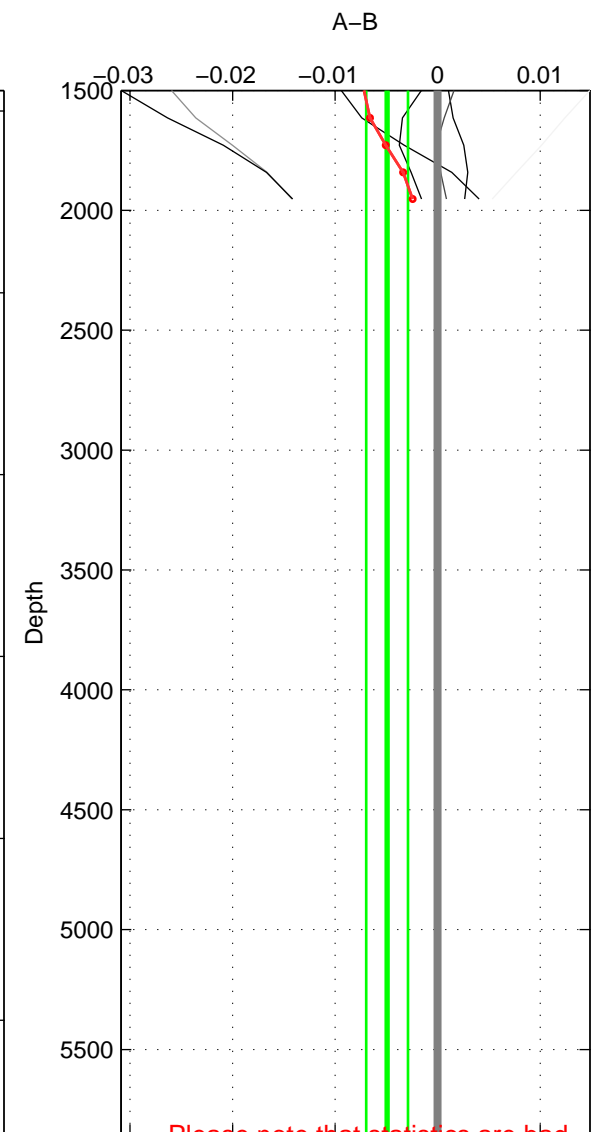

Cruise A (red). Date: Jun 2001 Cruisename: 591-49NZ20010604

Cruise B (blue). Date: Jul 2008 Cruisename: 678-49UF20080617

\*\*\* "Favourite" values are means of spaces 1 2.

	Offset	O.StDev	Ratio	R.Stdev	Rating
SIGMA:	0.001	0.002	1.000	0.000	4
THETA:	0.002	0.003	1.000	0.000	4
DEPTH:	-0.005	0.002	1.000	0.000	3
FAV. :	0.001	0.002	1.000	0.000	4

Profiles of A: 6  
 Profiles of B: 6  
 Diff profs : 7  
 WMoffset (A-B): 0.00082271  
 WMoffset stdev: 0.0015282  
 WMratio (A/B): 1  
 WMratio stdev: 4.4213e-05

Quality (1-5): 4

Profiles of A: 6  
 Profiles of B: 6  
 Diff profs : 7  
 WMoffset (A-B): 0.0015857  
 WMoffset stdev: 0.0028474  
 WMratio (A/B): 1  
 WMratio stdev: 8.238e-05

Quality (1-5): 4

Please note that statistics are bad.

Profiles of A: 6  
 Profiles of B: 6  
 Diff profs : 7  
 WMoffset (A-B): -0.00493  
 WMoffset stdev: 0.0020347  
 WMratio (A/B): 0.99986  
 WMratio stdev: 5.8987e-05