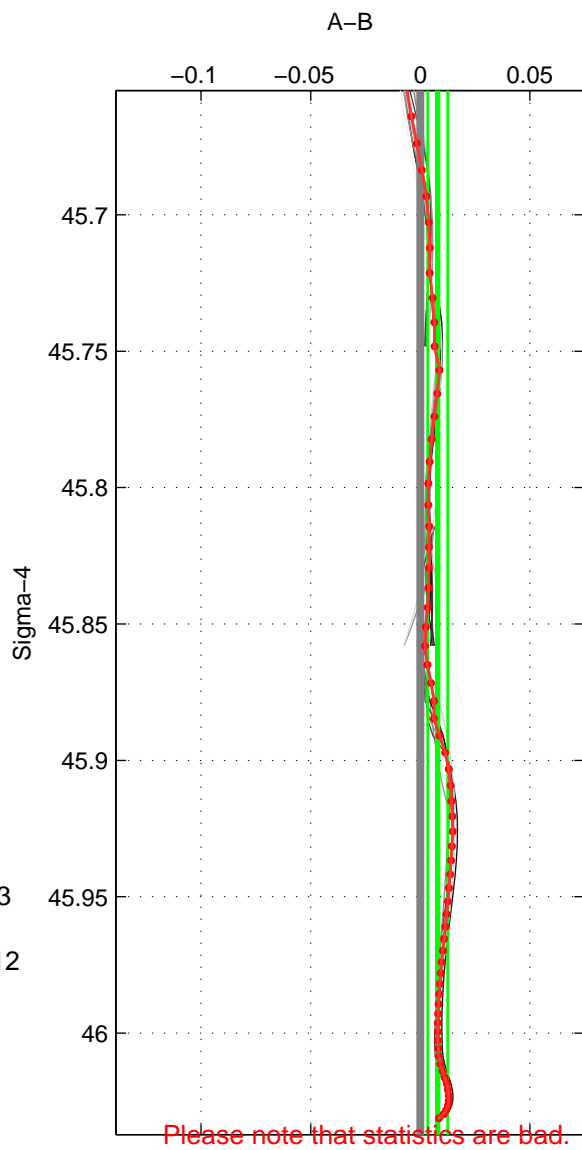

Cruise A (red). Date: Mar 2008 Cruisename: 266-35A320080223
 Cruise B (blue). Date: Aug 1999 Cruisename: 271-35TH19990712

*** "Favourite" values are those of space 3.

	Offset	O.StDev	Ratio	R.Stdev	Rating
SIGMA:	0.008	0.005	1.000	0.000	4
THETA:	0.004	0.002	1.000	0.000	4
DEPTH:	0.004	0.002	1.000	0.000	5
FAV.:	0.004	0.002	1.000	0.000	5

Profiles of A: 3
 Profiles of B: 17
 Diff profs : 25
 WMoffset (A-B): 0.0078648
 WMoffset stdev: 0.004557
 WMratio (A/B): 1.0002
 WMratio stdev: 0.00013098

Quality (1-5): 4

Profiles of A: 3
 Profiles of B: 17
 Diff profs : 25
 WMoffset (A-B): 0.0037631
 WMoffset stdev: 0.0019344
 WMratio (A/B): 1.0001
 WMratio stdev: 5.5401e-05

Quality (1-5): 4

Profiles of A: 3
 Profiles of B: 17
 Diff profs : 25
 WMoffset (A-B): 0.0039339
 WMoffset stdev: 0.0021603
 WMratio (A/B): 1.0001
 WMratio stdev: 6.1889e-05

Quality (1-5): 5