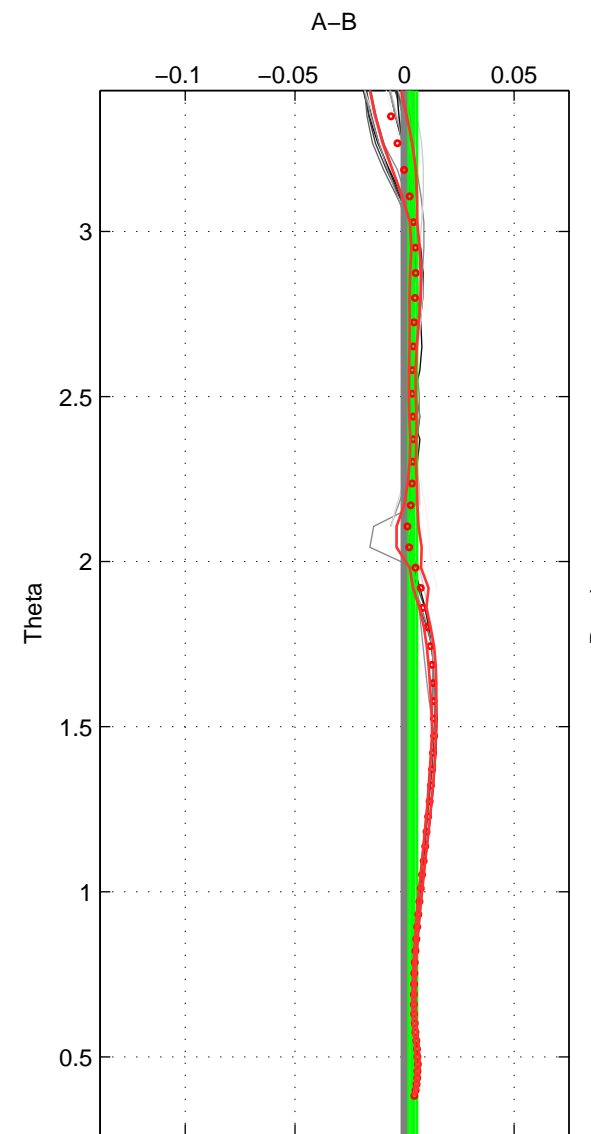

Cruise A (red). Date: Mar 2008 Cruisename: 266-35A320080223
 Cruise B (blue). Date: Aug 1999 Cruisename: 271-35TH19990712

*** "Favourite" values are those of space 3.

	Offset	O.StDev	Ratio	R.Stdev	Rating
SIGMA:	0.008	0.005	1.000	0.000	4
THETA:	0.004	0.002	1.000	0.000	4
DEPTH:	0.004	0.002	1.000	0.000	5
FAV.:	0.004	0.002	1.000	0.000	5

Profiles of A: 3
 Profiles of B: 17
 Diff profs : 25
 WMoffset (A-B): 0.0078648
 WMoffset stdev: 0.004557
 WMratio (A/B): 1.0002
 WMratio stdev: 0.00013098

Quality (1-5): 4

Profiles of A: 3
 Profiles of B: 17
 Diff profs : 25
 WMoffset (A-B): 0.0037631
 WMoffset stdev: 0.0019344
 WMratio (A/B): 1.0001
 WMratio stdev: 5.5401e-05

Quality (1-5): 4

Profiles of A: 3
 Profiles of B: 17
 Diff profs : 25
 WMoffset (A-B): 0.0039339
 WMoffset stdev: 0.0021603
 WMratio (A/B): 1.0001
 WMratio stdev: 6.1889e-05

Quality (1-5): 5