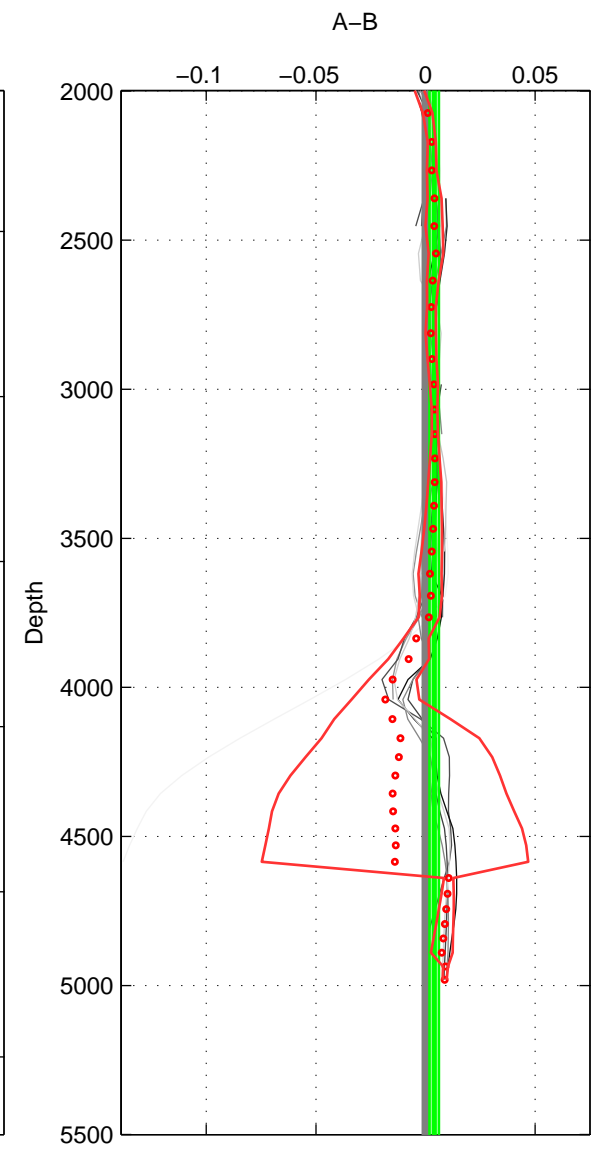

Cruise A (red). Date: Mar 2008 Cruisename: 266-35A320080223
 Cruise B (blue). Date: Aug 1999 Cruisename: 271-35TH19990712

*** "Favourite" values are those of space 3.

	Offset	O.StDev	Ratio	R.Stdev	Rating
SIGMA:	0.008	0.005	1.000	0.000	4
THETA:	0.004	0.002	1.000	0.000	4
DEPTH:	0.004	0.002	1.000	0.000	5
FAV.:	0.004	0.002	1.000	0.000	5

Profiles of A: 3
 Profiles of B: 17
 Diff profs : 25
 WMoffset (A-B): 0.0078648
 WMoffset stdev: 0.004557
 WMratio (A/B): 1.0002
 WMratio stdev: 0.00013098

Quality (1-5): 4

Profiles of A: 3
 Profiles of B: 17
 Diff profs : 25
 WMoffset (A-B): 0.0037631
 WMoffset stdev: 0.0019344
 WMratio (A/B): 1.0001
 WMratio stdev: 5.5401e-05

Quality (1-5): 4

Profiles of A: 3
 Profiles of B: 17
 Diff profs : 25
 WMoffset (A-B): 0.0039339
 WMoffset stdev: 0.0021603
 WMratio (A/B): 1.0001
 WMratio stdev: 6.1889e-05

Quality (1-5): 5