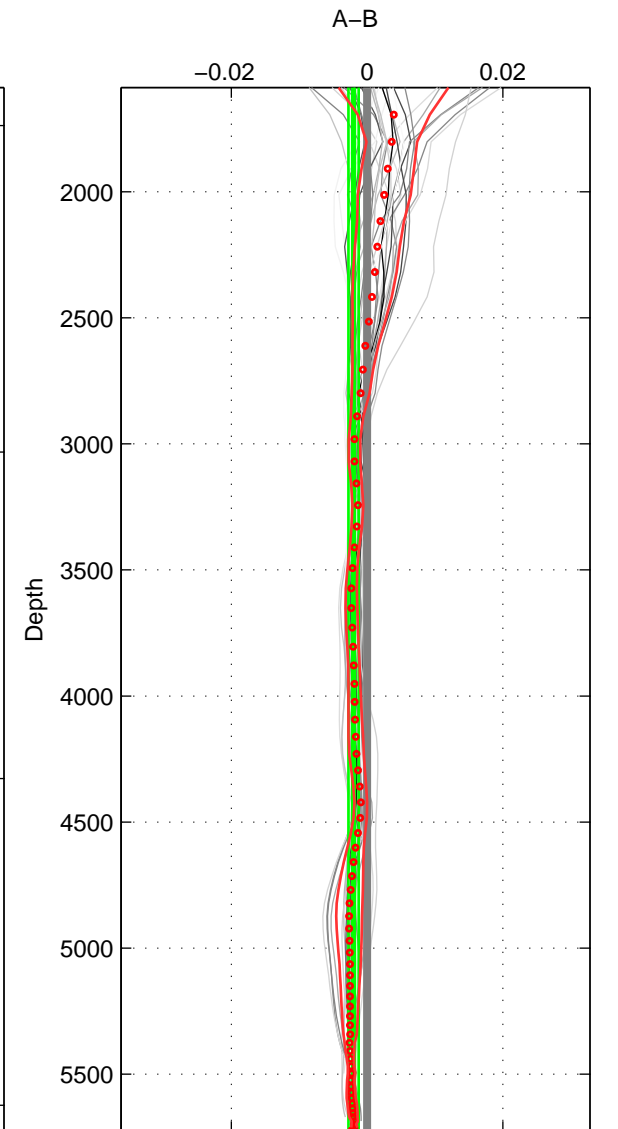

Cruise A (red). Date: Aug 1993 Cruisename: 498-32

Cruise B (blue). Date: Dec 2005 Cruisename: 607-48

*** "Favourite" values are means of spaces 1 2 3.

	Offset	O.StDev	Ratio	R.Stdev	Rating
SIGMA:	-0.002	0.000	1.000	0.000	5
THETA:	-0.003	0.001	1.000	0.000	5
DEPTH:	-0.002	0.001	1.000	0.000	5
FAV. :	-0.002	0.001	1.000	0.000	5

Profiles of A: 7
 Profiles of B: 5
 Diff profs : 26
 WMoffset (A-B): -0.0019442
 WMoffset stdev: 0.00036577
 WMratio (A/B): 0.99994
 WMratio stdev: 1.0539e-05

Quality (1-5): 5

Profiles of A: 7
 Profiles of B: 5
 Diff profs : 26
 WMoffset (A-B): -0.0025763
 WMoffset stdev: 0.00093412
 WMratio (A/B): 0.99993
 WMratio stdev: 2.693e-05

Quality (1-5): 5

Profiles of A: 7
 Profiles of B: 5
 Diff profs : 26
 WMoffset (A-B): -0.0020017
 WMoffset stdev: 0.00075718
 WMratio (A/B): 0.99994
 WMratio stdev: 2.1823e-05

Quality (1-5): 5