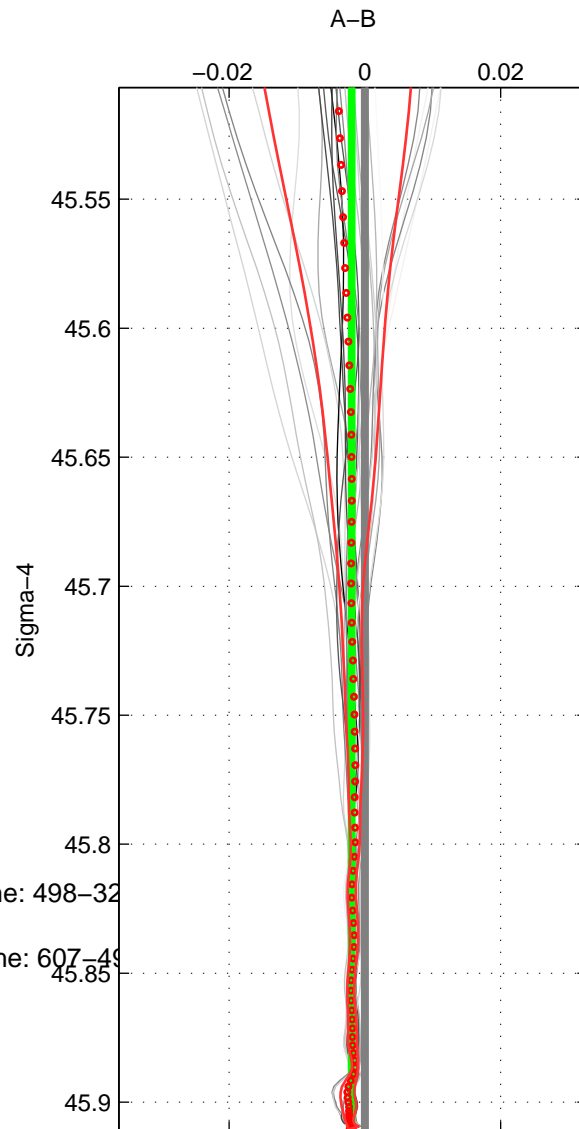

Cruise A (red). Date: Aug 1993 Cruisename: 498-32

Cruise B (blue). Date: Dec 2005 Cruisename: 607-48

*** "Favourite" values are means of spaces 1 2 3.

	Offset	O.StDev	Ratio	R.Stdev	Rating
SIGMA:	-0.002	0.000	1.000	0.000	5
THETA:	-0.003	0.001	1.000	0.000	5
DEPTH:	-0.002	0.001	1.000	0.000	5
FAV. :	-0.002	0.001	1.000	0.000	5

Profiles of A: 7
 Profiles of B: 5
 Diff profs : 26
 WMoffset (A-B): -0.0019442
 WMoffset stdev: 0.00036577
 WMratio (A/B): 0.99994
 WMratio stdev: 1.0539e-05

Quality (1-5): 5

Profiles of A: 7
 Profiles of B: 5
 Diff profs : 26
 WMoffset (A-B): -0.0025763
 WMoffset stdev: 0.00093412
 WMratio (A/B): 0.99993
 WMratio stdev: 2.693e-05

Quality (1-5): 5

Profiles of A: 7
 Profiles of B: 5
 Diff profs : 26
 WMoffset (A-B): -0.0020017
 WMoffset stdev: 0.00075718
 WMratio (A/B): 0.99994
 WMratio stdev: 2.1823e-05

Quality (1-5): 5