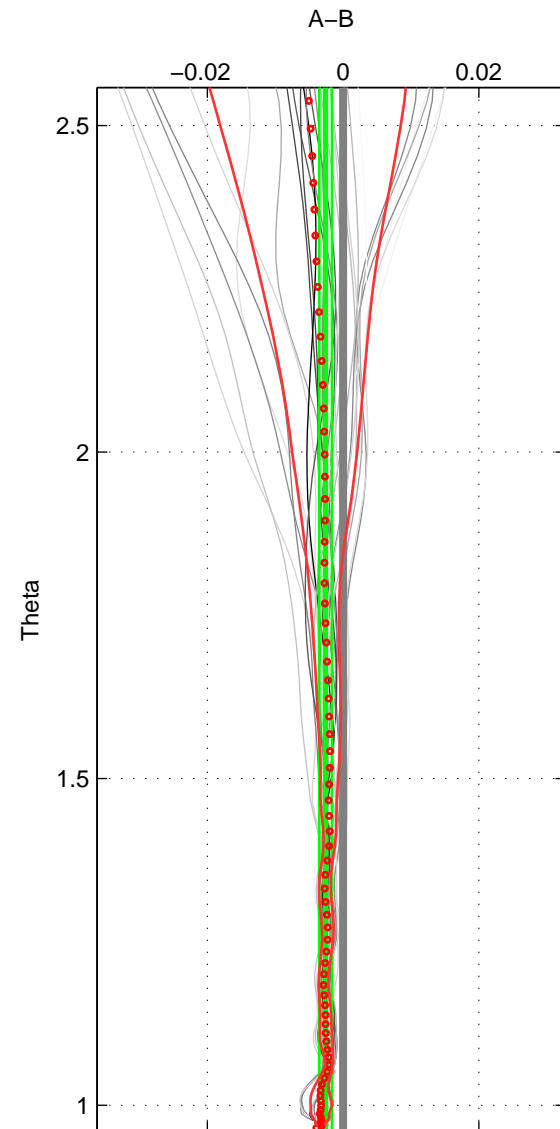

Cruise A (red). Date: Aug 1993 Cruisename: 498-32

Cruise B (blue). Date: Dec 2005 Cruisename: 607-48

*** "Favourite" values are means of spaces 1 2 3.

	Offset	O.StDev	Ratio	R.Stdev	Rating
SIGMA:	-0.002	0.000	1.000	0.000	5
THETA:	-0.003	0.001	1.000	0.000	5
DEPTH:	-0.002	0.001	1.000	0.000	5
FAV. :	-0.002	0.001	1.000	0.000	5

Profiles of A: 7
 Profiles of B: 5
 Diff profs : 26
 WMoffset (A-B): -0.0019442
 WMoffset stdev: 0.00036577
 WMratio (A/B): 0.99994
 WMratio stdev: 1.0539e-05

Quality (1-5): 5

Profiles of A: 7
 Profiles of B: 5
 Diff profs : 26
 WMoffset (A-B): -0.0025763
 WMoffset stdev: 0.00093412
 WMratio (A/B): 0.99993
 WMratio stdev: 2.693e-05

Quality (1-5): 5

Profiles of A: 7
 Profiles of B: 5
 Diff profs : 26
 WMoffset (A-B): -0.0020017
 WMoffset stdev: 0.00075718
 WMratio (A/B): 0.99994
 WMratio stdev: 2.1823e-05

Quality (1-5): 5