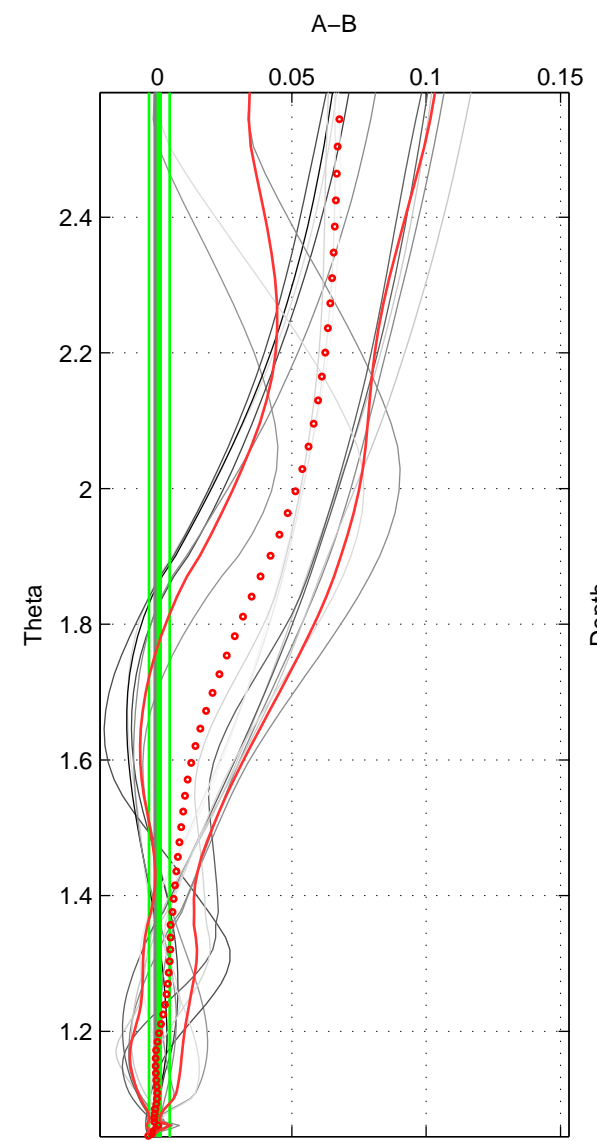

Cruise A (red). Date: Jul 2005 Cruisename: 518-33RR20050617

Cruise B (blue). Date: Jan 1994 Cruisename: 526-49EW19940115

*** "Favourite" values are those of space 2.

	Offset	O.StDev	Ratio	R.Stdev	Rating
SIGMA:	0.000	0.002	1.000	0.000	2
THETA:	0.001	0.004	1.000	0.000	5
DEPTH:	0.000	0.001	1.000	0.000	2
FAV. :	0.001	0.004	1.000	0.000	5

Please note that statistics are bad.

Profiles of A: 2
 Profiles of B: 6
 Diff profs : 7
 WMoffset (A-B): 0.00012167
 WMoffset stdev: 0.0015927
 WMratio (A/B): 1
 WMratio stdev: 4.5902e-05

Quality (1-5): 2

Profiles of A: 3
 Profiles of B: 6
 Diff profs : 16
 WMoffset (A-B): 0.00070584
 WMoffset stdev: 0.0038107
 WMratio (A/B): 1
 WMratio stdev: 0.00010978

Quality (1-5): 5

Please note that statistics are bad.

Profiles of A: 1
 Profiles of B: 6
 Diff profs : 4
 WMoffset (A-B): 0.00015625
 WMoffset stdev: 0.00068105
 WMratio (A/B): 1
 WMratio stdev: 1.963e-05

Quality (1-5): 2