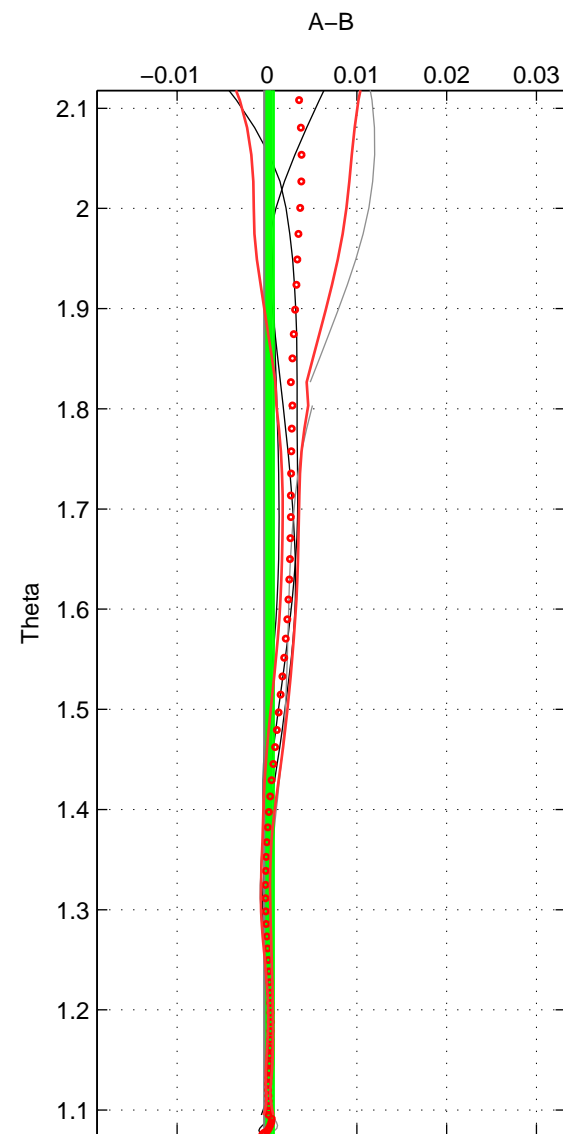

Cruise A (red). Date: Mar 2003 Cruisename: 597-49NZ20030220

Cruise B (blue). Date: Mar 2005 Cruisename: 604-49NZ20050228

\*\*\* "Favourite" values are means of spaces 1 2 3.

	Offset	O.StDev	Ratio	R.Stdev	Rating
SIGMA:	0.000	0.000	1.000	0.000	3
THETA:	0.000	0.000	1.000	0.000	3
DEPTH:	0.000	0.001	1.000	0.000	3
FAV. :	0.000	0.000	1.000	0.000	3

Profiles of A: 5  
 Profiles of B: 3  
 Diff profs : 5  
 WMoffset (A-B): 8.6565e-05  
 WMoffset stdev: 0.00024983  
 WMratio (A/B): 1  
 WMratio stdev: 7.2029e-06

Quality (1-5): 3

Profiles of A: 5  
 Profiles of B: 3  
 Diff profs : 5  
 WMoffset (A-B): 0.00034463  
 WMoffset stdev: 0.0003782  
 WMratio (A/B): 1  
 WMratio stdev: 1.0904e-05

Quality (1-5): 3

Profiles of A: 5  
 Profiles of B: 3  
 Diff profs : 5  
 WMoffset (A-B): 0.00018385  
 WMoffset stdev: 0.00068866  
 WMratio (A/B): 1  
 WMratio stdev: 1.9853e-05

Quality (1-5): 3