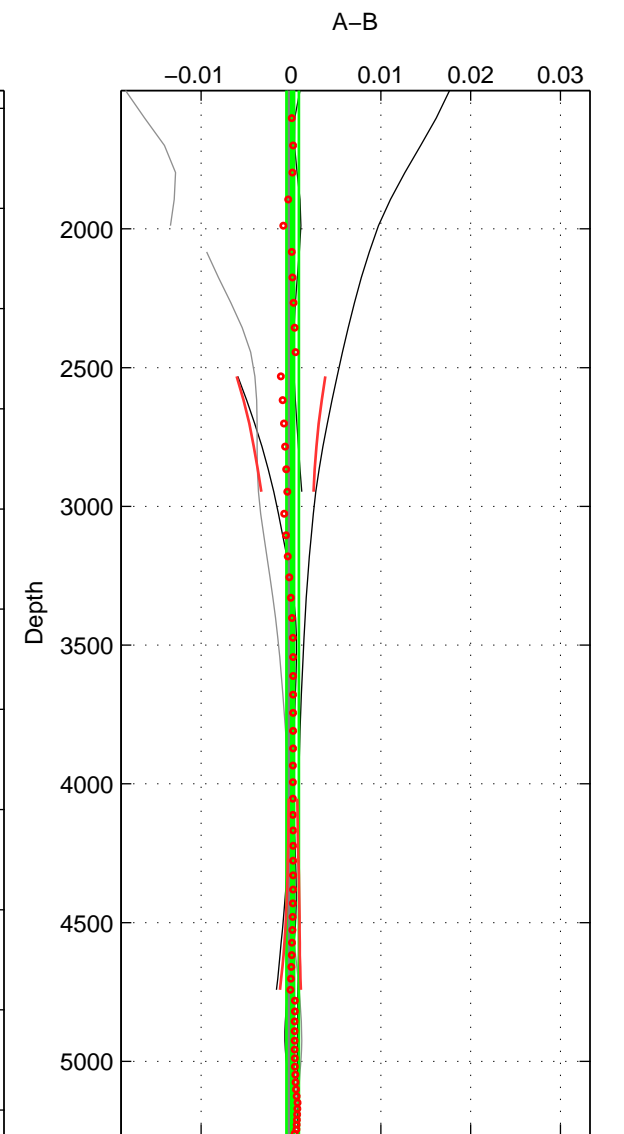

Cruise A (red). Date: Mar 2003 Cruisename: 597-49NZ20030220

Cruise B (blue). Date: Mar 2005 Cruisename: 604-49NZ20050228

\*\*\* "Favourite" values are means of spaces 1 2 3.

	Offset	O.StDev	Ratio	R.Stdev	Rating
SIGMA:	0.000	0.000	1.000	0.000	3
THETA:	0.000	0.000	1.000	0.000	3
DEPTH:	0.000	0.001	1.000	0.000	3
FAV. :	0.000	0.000	1.000	0.000	3

Profiles of A: 5  
 Profiles of B: 3  
 Diff profs : 5  
 WMoffset (A-B): 8.6565e-05  
 WMoffset stdev: 0.00024983  
 WMratio (A/B): 1  
 WMratio stdev: 7.2029e-06

Quality (1-5): 3

Profiles of A: 5  
 Profiles of B: 3  
 Diff profs : 5  
 WMoffset (A-B): 0.00034463  
 WMoffset stdev: 0.0003782  
 WMratio (A/B): 1  
 WMratio stdev: 1.0904e-05

Quality (1-5): 3

Profiles of A: 5  
 Profiles of B: 3  
 Diff profs : 5  
 WMoffset (A-B): 0.00018385  
 WMoffset stdev: 0.00068866  
 WMratio (A/B): 1  
 WMratio stdev: 1.9853e-05

Quality (1-5): 3