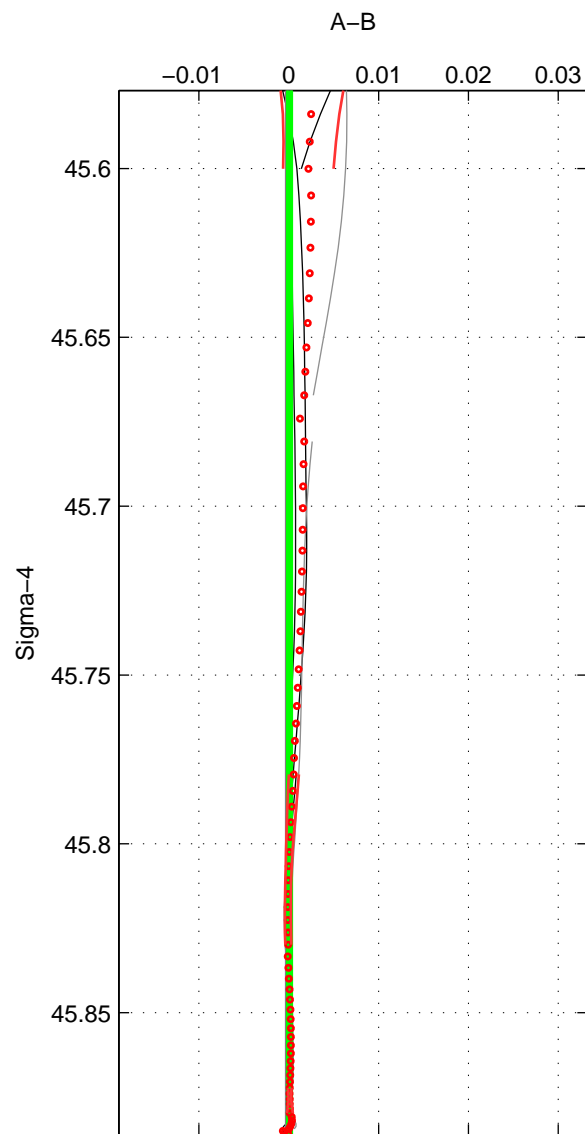

Cruise A (red). Date: Mar 2003 Cruisename: 597-49NZ20030220

Cruise B (blue). Date: Mar 2005 Cruisename: 604-49NZ20050228

\*\*\* "Favourite" values are means of spaces 1 2 3.

	Offset	O.StDev	Ratio	R.Stdev	Rating
SIGMA:	0.000	0.000	1.000	0.000	3
THETA:	0.000	0.000	1.000	0.000	3
DEPTH:	0.000	0.001	1.000	0.000	3
FAV. :	0.000	0.000	1.000	0.000	3

Profiles of A: 5  
 Profiles of B: 3  
 Diff profs : 5  
 WMoffset (A-B): 8.6565e-05  
 WMoffset stdev: 0.00024983  
 WMratio (A/B): 1  
 WMratio stdev: 7.2029e-06

Quality (1-5): 3

Profiles of A: 5  
 Profiles of B: 3  
 Diff profs : 5  
 WMoffset (A-B): 0.00034463  
 WMoffset stdev: 0.0003782  
 WMratio (A/B): 1  
 WMratio stdev: 1.0904e-05

Quality (1-5): 3

Profiles of A: 5  
 Profiles of B: 3  
 Diff profs : 5  
 WMoffset (A-B): 0.00018385  
 WMoffset stdev: 0.00068866  
 WMratio (A/B): 1  
 WMratio stdev: 1.9853e-05

Quality (1-5): 3