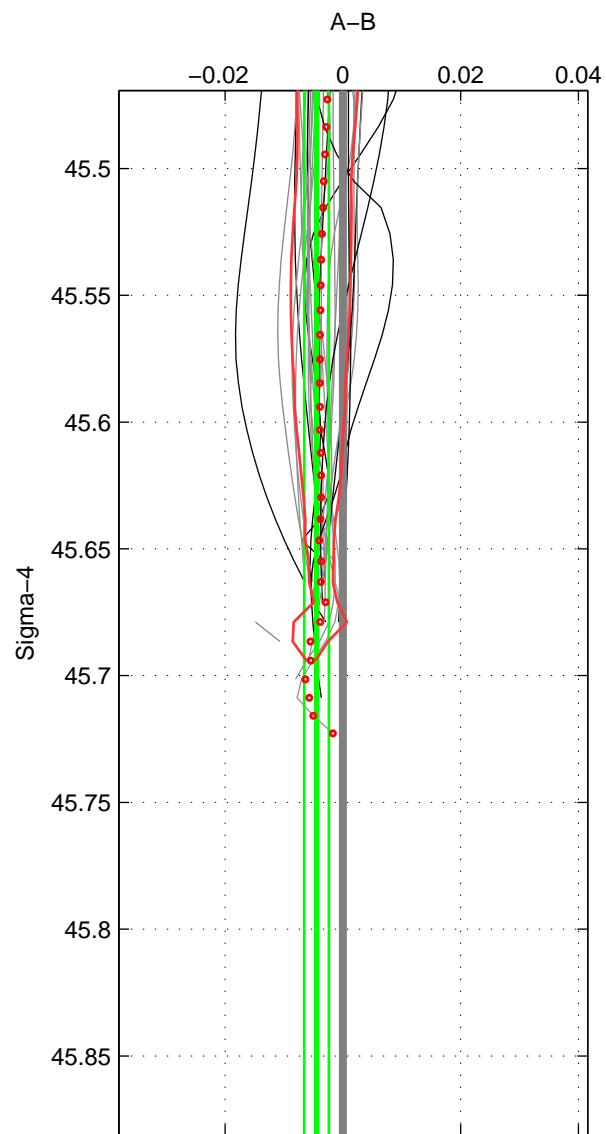

Cruise A (red). Date: Oct 1998 Cruisename: 686-49UP19980916
 Cruise B (blue). Date: Jun 2005 Cruisename: 707-49UP20050615

*** "Favourite" values are means of spaces 1 2.

	Offset	O.StDev	Ratio	R.Stdev	Rating
SIGMA:	-0.004	0.002	1.000	0.000	4
THETA:	-0.007	0.008	1.000	0.000	4
DEPTH:	-0.001	0.001	1.000	0.000	3
FAV. :	-0.006	0.005	1.000	0.000	4

Profiles of A: 15
 Profiles of B: 12
 Diff profs : 28
 WMoffset (A-B): -0.0044536
 WMoffset stdev: 0.0020982
 WMratio (A/B): 0.99987
 WMratio stdev: 6.061e-05

Quality (1-5): 4

Profiles of A: 15
 Profiles of B: 12
 Diff profs : 29
 WMoffset (A-B): -0.0072383
 WMoffset stdev: 0.0082331
 WMratio (A/B): 0.99979
 WMratio stdev: 0.00023818

Quality (1-5): 4

Profiles of A: 14
 Profiles of B: 12
 Diff profs : 27
 WMoffset (A-B): -0.0011725
 WMoffset stdev: 0.0010982
 WMratio (A/B): 0.99997
 WMratio stdev: 3.1783e-05

Quality (1-5): 3

Please note that statistics are bad.