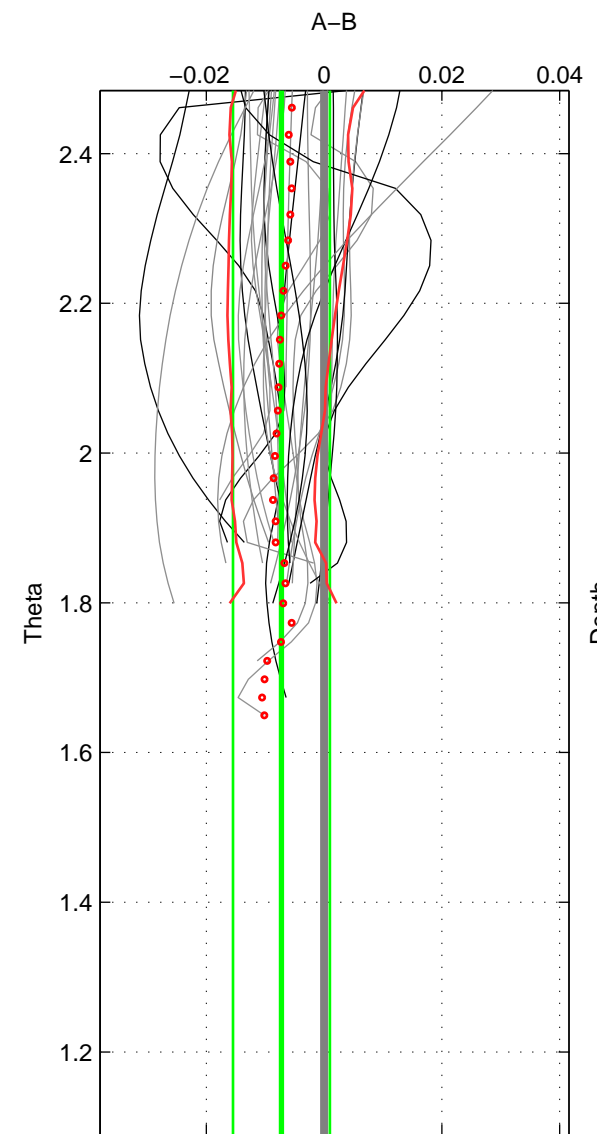

Cruise A (red). Date: Oct 1998 Cruisename: 686-49UP19980916
 Cruise B (blue). Date: Jun 2005 Cruisename: 707-49UP20050615

*** "Favourite" values are means of spaces 1 2.

	Offset	O.StDev	Ratio	R.Stdev	Rating
SIGMA:	-0.004	0.002	1.000	0.000	4
THETA:	-0.007	0.008	1.000	0.000	4
DEPTH:	-0.001	0.001	1.000	0.000	3
FAV. :	-0.006	0.005	1.000	0.000	4

Profiles of A: 15
 Profiles of B: 12
 Diff profs : 28
 WMoffset (A-B): -0.0044536
 WMoffset stdev: 0.0020982
 WMratio (A/B): 0.99987
 WMratio stdev: 6.061e-05

Quality (1-5): 4

Profiles of A: 15
 Profiles of B: 12
 Diff profs : 29
 WMoffset (A-B): -0.0072383
 WMoffset stdev: 0.0082331
 WMratio (A/B): 0.99979
 WMratio stdev: 0.00023818

Quality (1-5): 4

Profiles of A: 14
 Profiles of B: 12
 Diff profs : 27
 WMoffset (A-B): -0.0011725
 WMoffset stdev: 0.0010982
 WMratio (A/B): 0.99997
 WMratio stdev: 3.1783e-05

Quality (1-5): 3

Please note that statistics are bad.