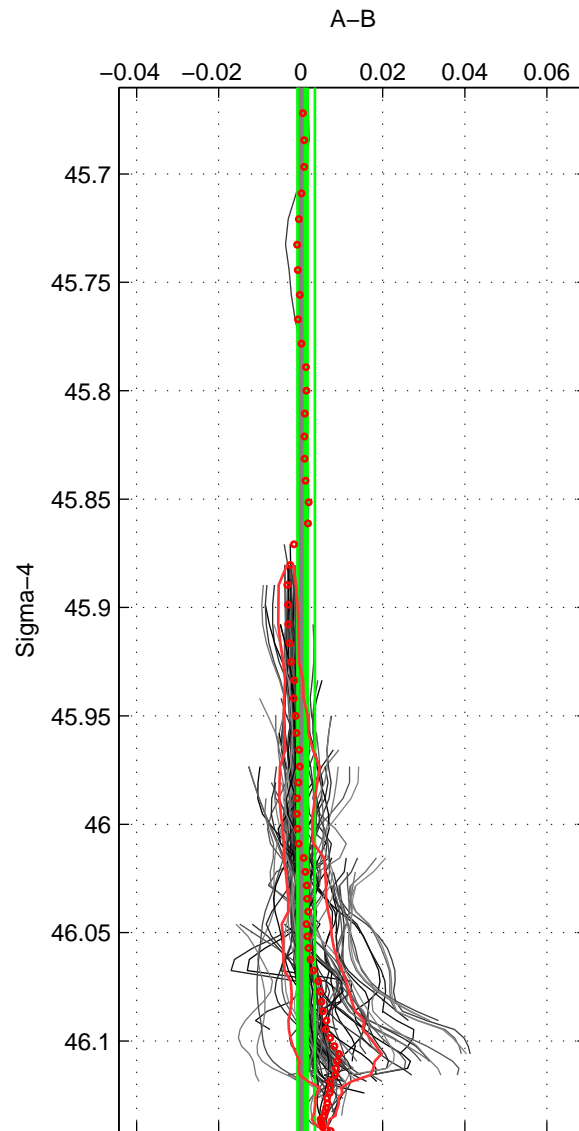

Cruise A (red). Date: Jan 2008 Cruisename: 338-09AR20071216
 Cruise B (blue). Date: Jan 2011 Cruisename: 340-09AR20110104

*** "Favourite" values are means of spaces 1 2 3.

	Offset	O.StDev	Ratio	R.Stdev	Rating
SIGMA:	0.001	0.002	1.000	0.000	5
THETA:	0.001	0.001	1.000	0.000	5
DEPTH:	0.004	0.004	1.000	0.000	5
FAV.:	0.002	0.002	1.000	0.000	5

Profiles of A: 25
 Profiles of B: 26
 Diff profs : 99
 WMoffset (A-B): 0.0013384
 WMoffset stdev: 0.0021039
 WMratio (A/B): 1
 WMratio stdev: 6.0641e-05

Quality (1-5): 5

Profiles of A: 25
 Profiles of B: 26
 Diff profs : 99
 WMoffset (A-B): 0.00050107
 WMoffset stdev: 0.0013677
 WMratio (A/B): 1
 WMratio stdev: 3.9418e-05

Quality (1-5): 5

Profiles of A: 25
 Profiles of B: 26
 Diff profs : 99
 WMoffset (A-B): 0.004166
 WMoffset stdev: 0.0039982
 WMratio (A/B): 1.0001
 WMratio stdev: 0.00011537

Quality (1-5): 5