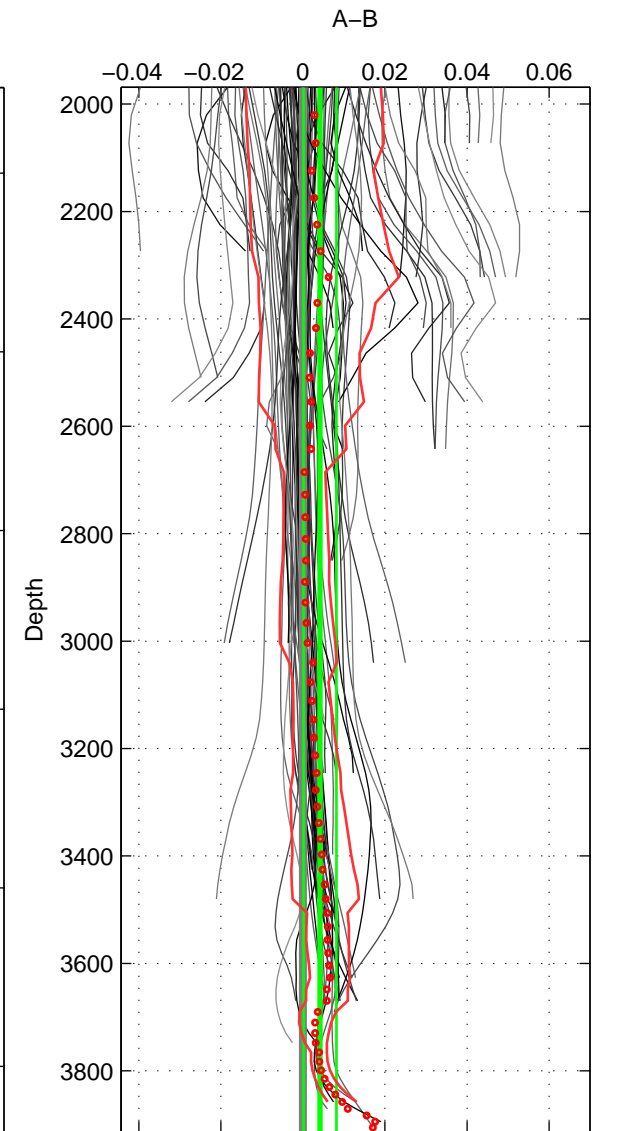

Cruise A (red). Date: Jan 2008 Cruisename: 338-09AR20071216
 Cruise B (blue). Date: Jan 2011 Cruisename: 340-09AR20110104

*** "Favourite" values are means of spaces 1 2 3.

	Offset	O.StDev	Ratio	R.Stdev	Rating
SIGMA:	0.001	0.002	1.000	0.000	5
THETA:	0.001	0.001	1.000	0.000	5
DEPTH:	0.004	0.004	1.000	0.000	5
FAV.:	0.002	0.002	1.000	0.000	5

Profiles of A: 25
 Profiles of B: 26
 Diff profs : 99
 WMoffset (A-B): 0.0013384
 WMoffset stdev: 0.0021039
 WMratio (A/B): 1
 WMratio stdev: 6.0641e-05

Quality (1-5): 5

Profiles of A: 25
 Profiles of B: 26
 Diff profs : 99
 WMoffset (A-B): 0.00050107
 WMoffset stdev: 0.0013677
 WMratio (A/B): 1
 WMratio stdev: 3.9418e-05

Quality (1-5): 5

Profiles of A: 25
 Profiles of B: 26
 Diff profs : 99
 WMoffset (A-B): 0.004166
 WMoffset stdev: 0.0039982
 WMratio (A/B): 1.0001
 WMratio stdev: 0.00011537

Quality (1-5): 5