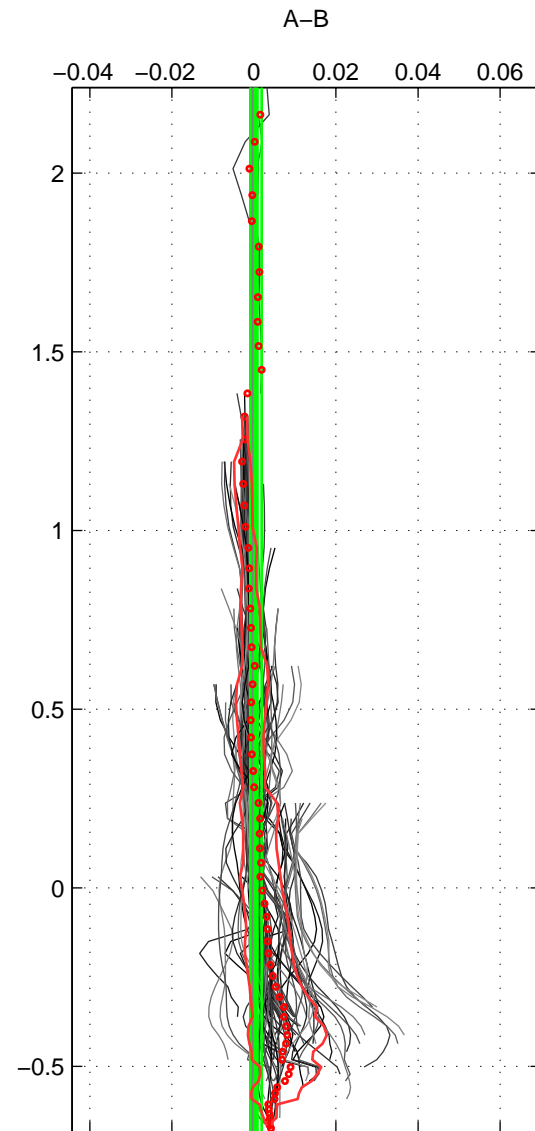

Cruise A (red). Date: Jan 2008 Cruisename: 338-09AR20071216
 Cruise B (blue). Date: Jan 2011 Cruisename: 340-09AR20110104

*** "Favourite" values are means of spaces 1 2 3.

	Offset	O.StDev	Ratio	R.Stdev	Rating
SIGMA:	0.001	0.002	1.000	0.000	5
THETA:	0.001	0.001	1.000	0.000	5
DEPTH:	0.004	0.004	1.000	0.000	5
FAV.:	0.002	0.002	1.000	0.000	5

Profiles of A: 25
 Profiles of B: 26
 Diff profs : 99
 WMoffset (A-B): 0.0013384
 WMoffset stdev: 0.0021039
 WMratio (A/B): 1
 WMratio stdev: 6.0641e-05

Quality (1-5): 5

Profiles of A: 25
 Profiles of B: 26
 Diff profs : 99
 WMoffset (A-B): 0.00050107
 WMoffset stdev: 0.0013677
 WMratio (A/B): 1
 WMratio stdev: 3.9418e-05

Quality (1-5): 5

Profiles of A: 25
 Profiles of B: 26
 Diff profs : 99
 WMoffset (A-B): 0.004166
 WMoffset stdev: 0.0039982
 WMratio (A/B): 1.0001
 WMratio stdev: 0.00011537

Quality (1-5): 5