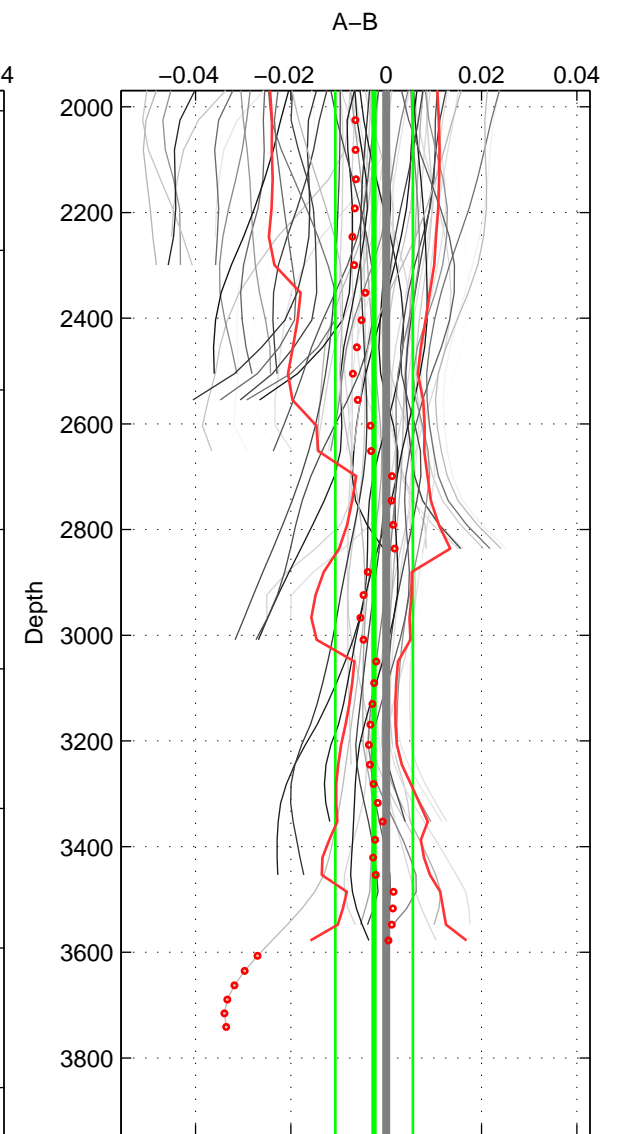

Cruise A (red). Date: Jan 2008 Cruisename: 338-09AR20071216
 Cruise B (blue). Date: Jan 1995 Cruisename: 384-49HH19941213

*** "Favourite" values are means of spaces 1 2 3.

| | Offset | O.StDev | Ratio | R.Stdev | Rating |
|--------|--------|---------|-------|---------|--------|
| SIGMA: | -0.008 | 0.006 | 1.000 | 0.000 | 5 |
| THETA: | -0.006 | 0.005 | 1.000 | 0.000 | 5 |
| DEPTH: | -0.003 | 0.008 | 1.000 | 0.000 | 5 |
| FAV.: | -0.006 | 0.006 | 1.000 | 0.000 | 5 |

Profiles of A: 16
 Profiles of B: 6
 Diff profs : 67
 WMoffset (A-B): -0.0083075
 WMoffset stdev: 0.0059232
 WMratio (A/B): 0.99976
 WMratio stdev: 0.00017079

Quality (1-5): 5

Profiles of A: 16
 Profiles of B: 6
 Diff profs : 67
 WMoffset (A-B): -0.0063553
 WMoffset stdev: 0.0046279
 WMratio (A/B): 0.99982
 WMratio stdev: 0.00013346

Quality (1-5): 5

Profiles of A: 16
 Profiles of B: 6
 Diff profs : 67
 WMoffset (A-B): -0.0025518
 WMoffset stdev: 0.0081433
 WMratio (A/B): 0.99993
 WMratio stdev: 0.00023485

Quality (1-5): 5