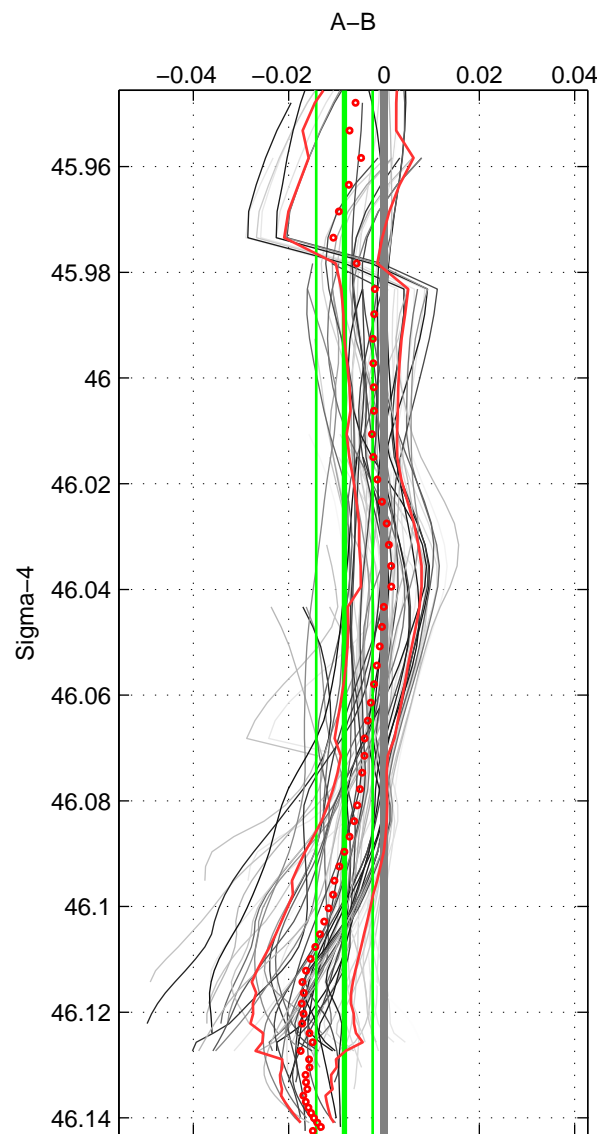

Cruise A (red). Date: Jan 2008 Cruisename: 338-09AR20071216
 Cruise B (blue). Date: Jan 1995 Cruisename: 384-49HH19941213

*** "Favourite" values are means of spaces 1 2 3.

| | Offset | O.StDev | Ratio | R.Stdev | Rating |
|--------|--------|---------|-------|---------|--------|
| SIGMA: | -0.008 | 0.006 | 1.000 | 0.000 | 5 |
| THETA: | -0.006 | 0.005 | 1.000 | 0.000 | 5 |
| DEPTH: | -0.003 | 0.008 | 1.000 | 0.000 | 5 |
| FAV.: | -0.006 | 0.006 | 1.000 | 0.000 | 5 |

Profiles of A: 16
 Profiles of B: 6
 Diff profs : 67
 WMoffset (A-B): -0.0083075
 WMoffset stdev: 0.0059232
 WMratio (A/B): 0.99976
 WMratio stdev: 0.00017079

Quality (1-5): 5

Profiles of A: 16
 Profiles of B: 6
 Diff profs : 67
 WMoffset (A-B): -0.0063553
 WMoffset stdev: 0.0046279
 WMratio (A/B): 0.99982
 WMratio stdev: 0.00013346

Quality (1-5): 5

Profiles of A: 16
 Profiles of B: 6
 Diff profs : 67
 WMoffset (A-B): -0.0025518
 WMoffset stdev: 0.0081433
 WMratio (A/B): 0.99993
 WMratio stdev: 0.00023485

Quality (1-5): 5