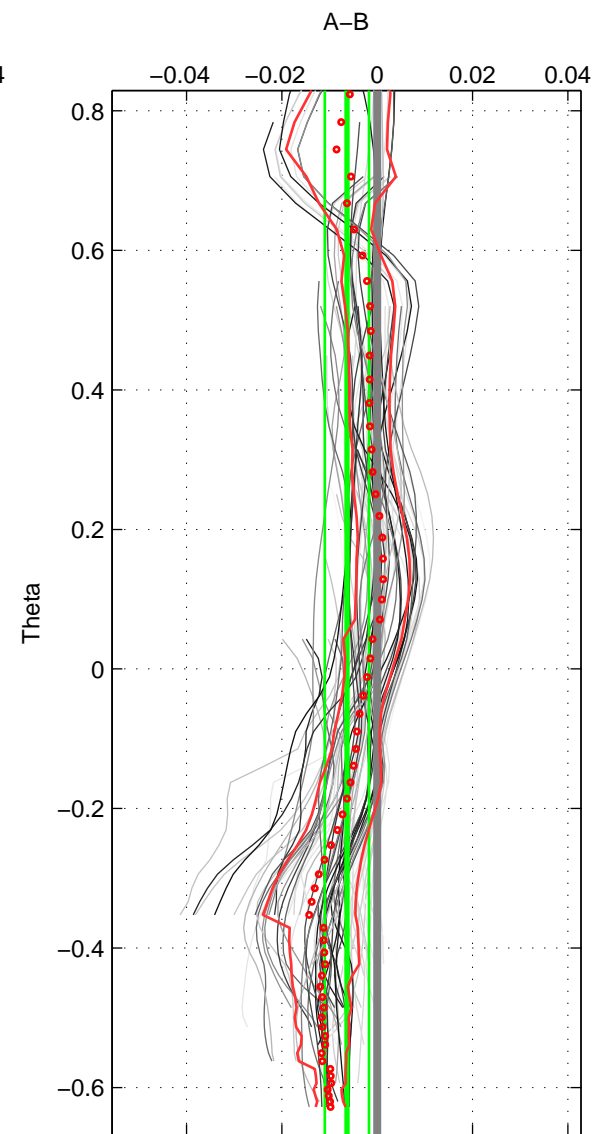

Cruise A (red). Date: Jan 2008 Cruisename: 338-09AR20071216
 Cruise B (blue). Date: Jan 1995 Cruisename: 384-49HH19941213

*** "Favourite" values are means of spaces 1 2 3.

| | Offset | O.StDev | Ratio | R.Stdev | Rating |
|--------|--------|---------|-------|---------|--------|
| SIGMA: | -0.008 | 0.006 | 1.000 | 0.000 | 5 |
| THETA: | -0.006 | 0.005 | 1.000 | 0.000 | 5 |
| DEPTH: | -0.003 | 0.008 | 1.000 | 0.000 | 5 |
| FAV.: | -0.006 | 0.006 | 1.000 | 0.000 | 5 |

Profiles of A: 16
 Profiles of B: 6
 Diff profs : 67
 WMoffset (A-B): -0.0083075
 WMoffset stdev: 0.0059232
 WMratio (A/B): 0.99976
 WMratio stdev: 0.00017079

Quality (1-5): 5

Profiles of A: 16
 Profiles of B: 6
 Diff profs : 67
 WMoffset (A-B): -0.0063553
 WMoffset stdev: 0.0046279
 WMratio (A/B): 0.99982
 WMratio stdev: 0.00013346

Quality (1-5): 5

Profiles of A: 16
 Profiles of B: 6
 Diff profs : 67
 WMoffset (A-B): -0.0025518
 WMoffset stdev: 0.0081433
 WMratio (A/B): 0.99993
 WMratio stdev: 0.00023485

Quality (1-5): 5