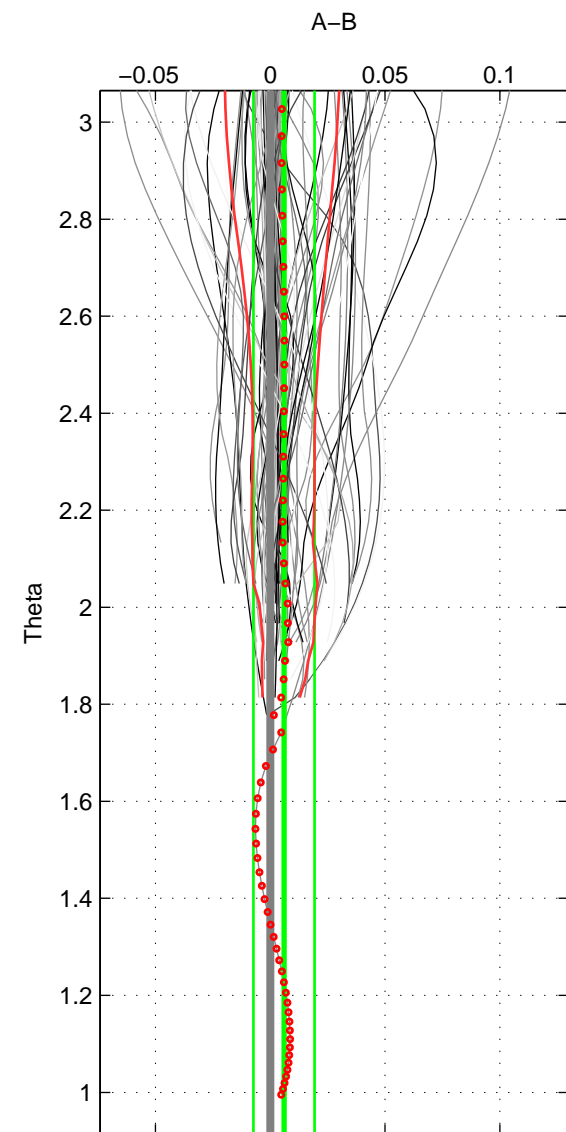

Cruise A (red). Date: Jul 2003 Cruisename: 662-49UF20030625

Cruise B (blue). Date: Oct 1998 Cruisename: 686-49UP19980916

*** "Favourite" values are means of spaces 1 2.

	Offset	O.StDev	Ratio	R.Stdev	Rating
SIGMA:	0.001	0.004	1.000	0.000	5
THETA:	0.006	0.013	1.000	0.000	5
DEPTH:	-0.003	0.001	1.000	0.000	3
FAV.:	0.004	0.009	1.000	0.000	5

Profiles of A: 47
 Profiles of B: 31
 Diff profs : 84
 WMoffset (A-B): 0.001471
 WMoffset stdev: 0.0041205
 WMratio (A/B): 1
 WMratio stdev: 0.00011919

Quality (1-5): 5

Profiles of A: 47
 Profiles of B: 32
 Diff profs : 100
 WMoffset (A-B): 0.0060076
 WMoffset stdev: 0.013302
 WMratio (A/B): 1.0002
 WMratio stdev: 0.0003849

Quality (1-5): 5

Profiles of A: 47
 Profiles of B: 25
 Diff profs : 79
 WMoffset (A-B): -0.0028518
 WMoffset stdev: 0.0009661
 WMratio (A/B): 0.99992
 WMratio stdev: 2.8069e-05

Quality (1-5): 3

Please note that statistics are bad.