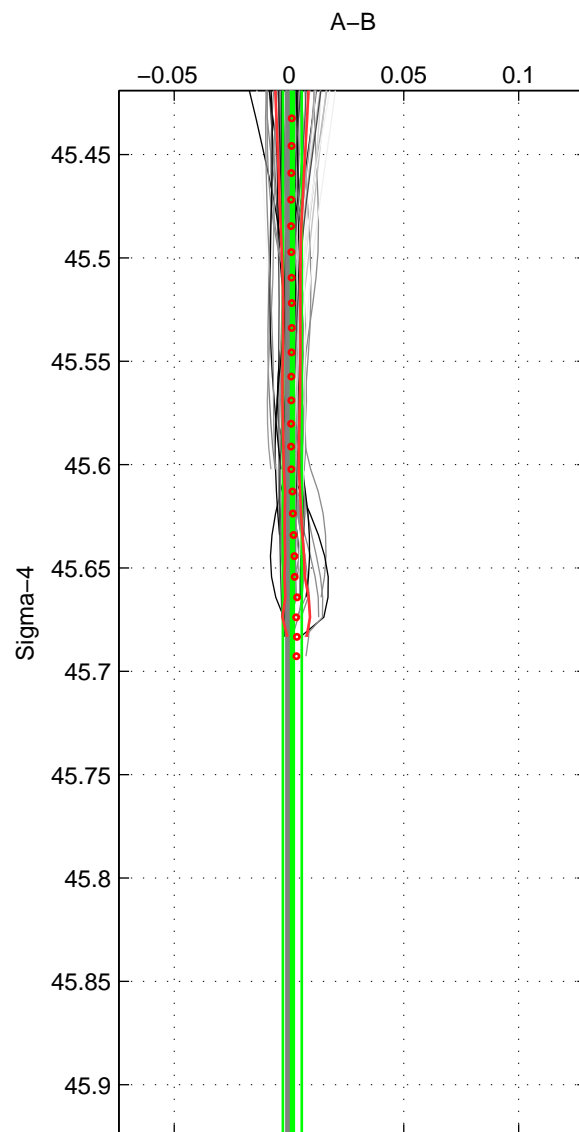

Cruise A (red). Date: Jul 2003 Cruisename: 662-49UF20030625

Cruise B (blue). Date: Oct 1998 Cruisename: 686-49UP19980916

*** "Favourite" values are means of spaces 1 2.

	Offset	O.StDev	Ratio	R.Stdev	Rating
SIGMA:	0.001	0.004	1.000	0.000	5
THETA:	0.006	0.013	1.000	0.000	5
DEPTH:	-0.003	0.001	1.000	0.000	3
FAV.:	0.004	0.009	1.000	0.000	5

Profiles of A: 47
 Profiles of B: 31
 Diff profs : 84
 WMoffset (A-B): 0.001471
 WMoffset stdev: 0.0041205
 WMratio (A/B): 1
 WMratio stdev: 0.00011919

Quality (1-5): 5

Profiles of A: 47
 Profiles of B: 32
 Diff profs : 100
 WMoffset (A-B): 0.0060076
 WMoffset stdev: 0.013302
 WMratio (A/B): 1.0002
 WMratio stdev: 0.0003849

Quality (1-5): 5

Profiles of A: 47
 Profiles of B: 25
 Diff profs : 79
 WMoffset (A-B): -0.0028518
 WMoffset stdev: 0.0009661
 WMratio (A/B): 0.99992
 WMratio stdev: 2.8069e-05

Quality (1-5): 3

Please note that statistics are bad.