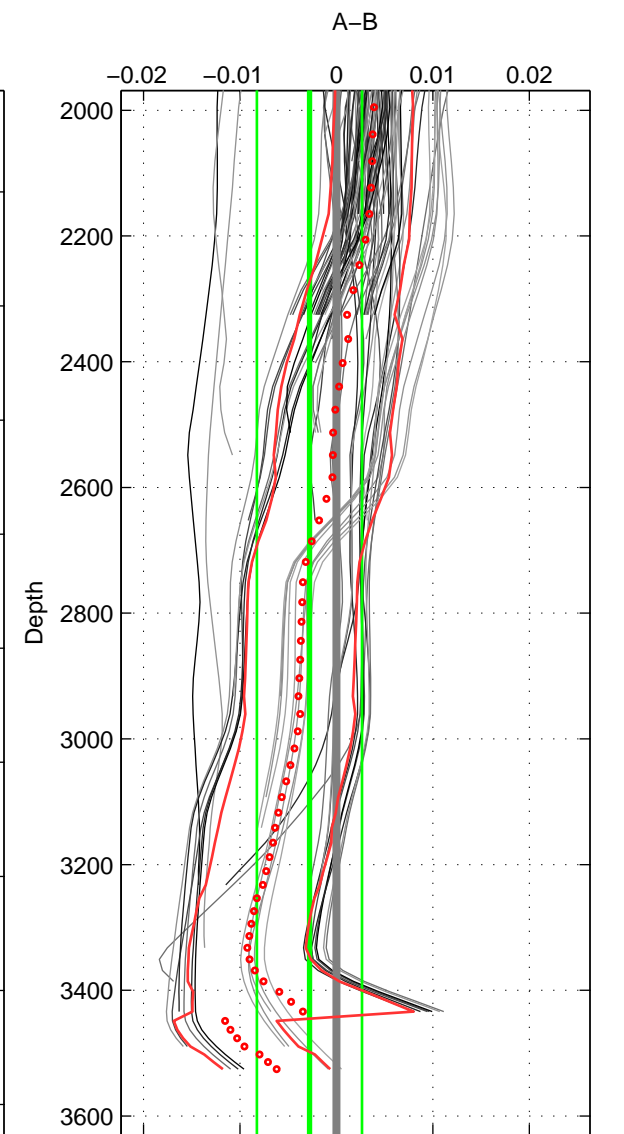

Cruise A (red). Date: Jun 2009 Cruisename: 83-58GS20090528

Cruise B (blue). Date: Aug 1993 Cruisename: 87-58JH19930730

*** "Favourite" values are means of spaces 2 3.

	Offset	O.StDev	Ratio	R.Stdev	Rating
SIGMA:	0.003	0.003	1.000	0.000	4
THETA:	0.003	0.003	1.000	0.000	5
DEPTH:	-0.003	0.005	1.000	0.000	5
FAV.:	-0.000	0.004	1.000	0.000	5

Profiles of A: 38
 Profiles of B: 14
 Diff profs : 100
 WMoffset (A-B): 0.0031622
 WMoffset stdev: 0.0028393
 WMratio (A/B): 1.0001
 WMratio stdev: 8.1353e-05

Quality (1-5): 4

Profiles of A: 38
 Profiles of B: 14
 Diff profs : 100
 WMoffset (A-B): 0.0027063
 WMoffset stdev: 0.0030508
 WMratio (A/B): 1.0001
 WMratio stdev: 8.7406e-05

Quality (1-5): 5

Profiles of A: 38
 Profiles of B: 14
 Diff profs : 100
 WMoffset (A-B): -0.0027993
 WMoffset stdev: 0.0054525
 WMratio (A/B): 0.99992
 WMratio stdev: 0.00015617

Quality (1-5): 5