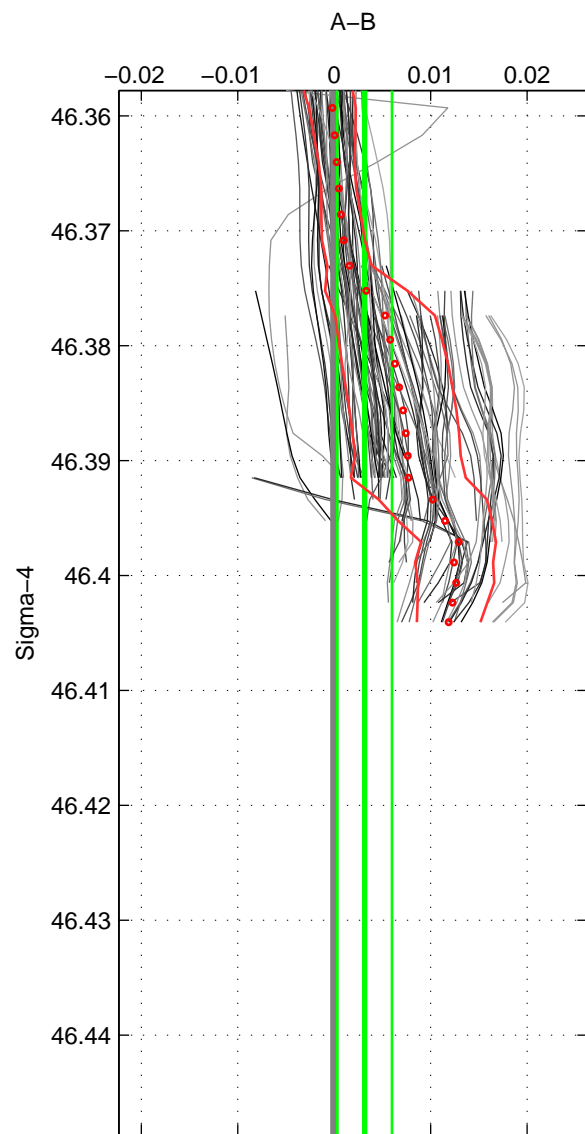

Cruise A (red). Date: Jun 2009 Cruisename: 83-58GS20090528

Cruise B (blue). Date: Aug 1993 Cruisename: 87-58JH19930730

*** "Favourite" values are means of spaces 2 3.

	Offset	O.StDev	Ratio	R.Stdev	Rating
SIGMA:	0.003	0.003	1.000	0.000	4
THETA:	0.003	0.003	1.000	0.000	5
DEPTH:	-0.003	0.005	1.000	0.000	5
FAV.:	-0.000	0.004	1.000	0.000	5

Profiles of A: 38
 Profiles of B: 14
 Diff profs : 100
 WMoffset (A-B): 0.0031622
 WMoffset stdev: 0.0028393
 WMratio (A/B): 1.0001
 WMratio stdev: 8.1353e-05

Quality (1-5): 4

Profiles of A: 38
 Profiles of B: 14
 Diff profs : 100
 WMoffset (A-B): 0.0027063
 WMoffset stdev: 0.0030508
 WMratio (A/B): 1.0001
 WMratio stdev: 8.7406e-05

Quality (1-5): 5

Profiles of A: 38
 Profiles of B: 14
 Diff profs : 100
 WMoffset (A-B): -0.0027993
 WMoffset stdev: 0.0054525
 WMratio (A/B): 0.99992
 WMratio stdev: 0.00015617

Quality (1-5): 5