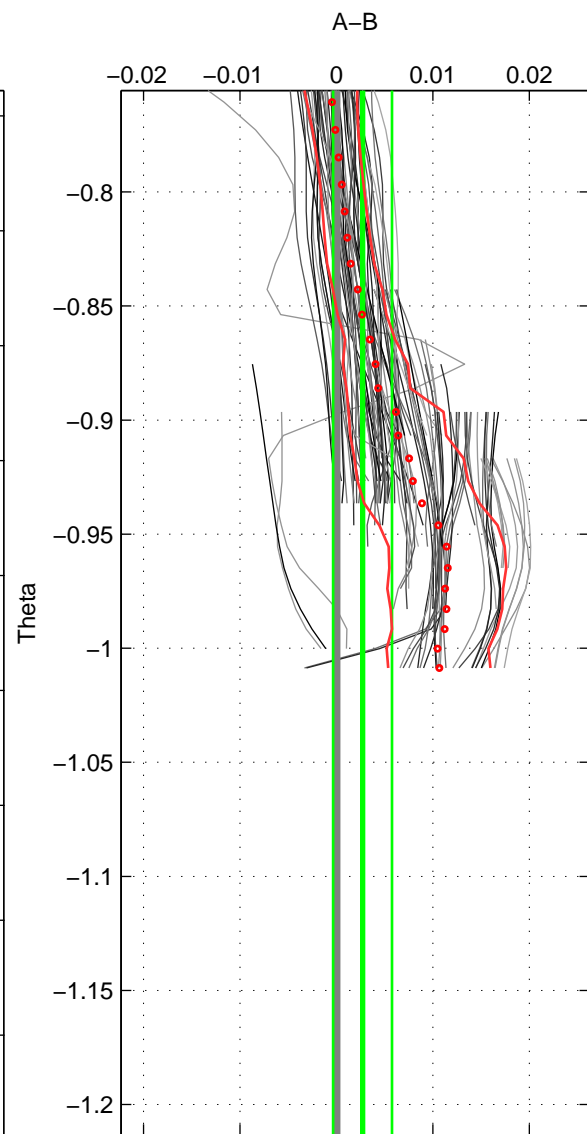

Cruise A (red). Date: Jun 2009 Cruisename: 83-58GS20090528

Cruise B (blue). Date: Aug 1993 Cruisename: 87-58JH19930730

*** "Favourite" values are means of spaces 2 3.

	Offset	O.StDev	Ratio	R.Stdev	Rating
SIGMA:	0.003	0.003	1.000	0.000	4
THETA:	0.003	0.003	1.000	0.000	5
DEPTH:	-0.003	0.005	1.000	0.000	5
FAV.:	-0.000	0.004	1.000	0.000	5

Profiles of A: 38
 Profiles of B: 14
 Diff profs : 100
 WMoffset (A-B): 0.0031622
 WMoffset stdev: 0.0028393
 WMratio (A/B): 1.0001
 WMratio stdev: 8.1353e-05

Quality (1-5): 4

Profiles of A: 38
 Profiles of B: 14
 Diff profs : 100
 WMoffset (A-B): 0.0027063
 WMoffset stdev: 0.0030508
 WMratio (A/B): 1.0001
 WMratio stdev: 8.7406e-05

Quality (1-5): 5

Profiles of A: 38
 Profiles of B: 14
 Diff profs : 100
 WMoffset (A-B): -0.0027993
 WMoffset stdev: 0.0054525
 WMratio (A/B): 0.99992
 WMratio stdev: 0.00015617

Quality (1-5): 5