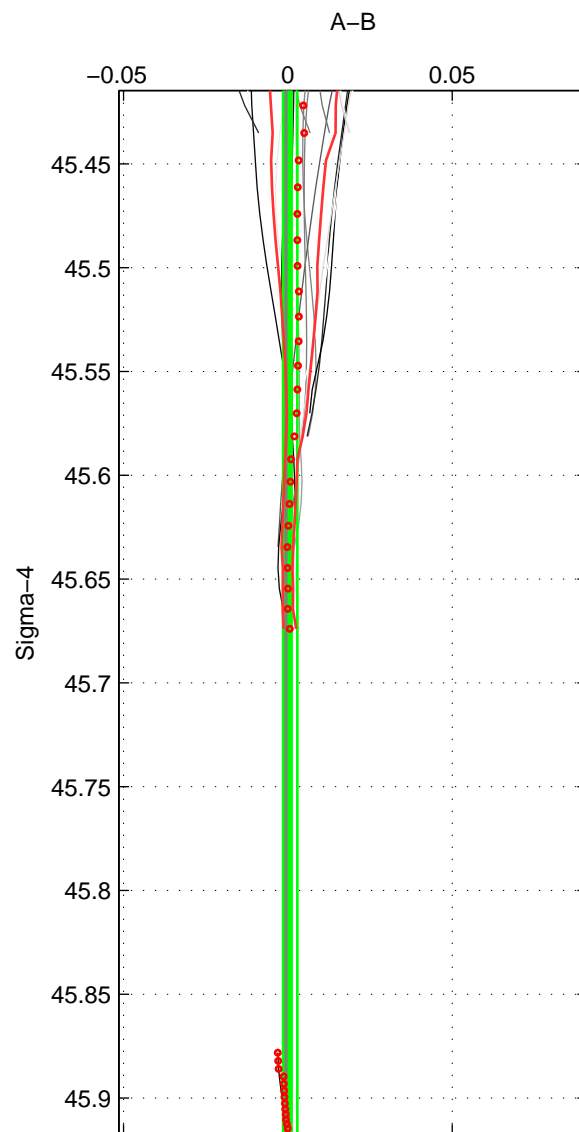

Cruise A (red). Date: Feb 2001 Cruisename: 654-49UF20010119

Cruise B (blue). Date: Jul 2005 Cruisename: 669-49UF20050615

*** "Favourite" values are means of spaces 1 2.

	Offset	O.StDev	Ratio	R.Stdev	Rating
SIGMA:	0.001	0.002	1.000	0.000	4
THETA:	0.002	0.003	1.000	0.000	4
DEPTH:	-0.003	0.005	1.000	0.000	3
FAV.:	0.001	0.003	1.000	0.000	4

Profiles of A: 11
 Profiles of B: 14
 Diff profs : 23
 WMoffset (A-B): 0.00072972
 WMoffset stdev: 0.0021669
 WMratio (A/B): 1
 WMratio stdev: 6.2615e-05

Quality (1-5): 4

Profiles of A: 11
 Profiles of B: 14
 Diff profs : 23
 WMoffset (A-B): 0.0017839
 WMoffset stdev: 0.0032521
 WMratio (A/B): 1.0001
 WMratio stdev: 9.4017e-05

Quality (1-5): 4

Profiles of A: 11
 Profiles of B: 14
 Diff profs : 23
 WMoffset (A-B): -0.002958
 WMoffset stdev: 0.0048393
 WMratio (A/B): 0.99991
 WMratio stdev: 0.00014006

Quality (1-5): 3

Please note that statistics are bad.