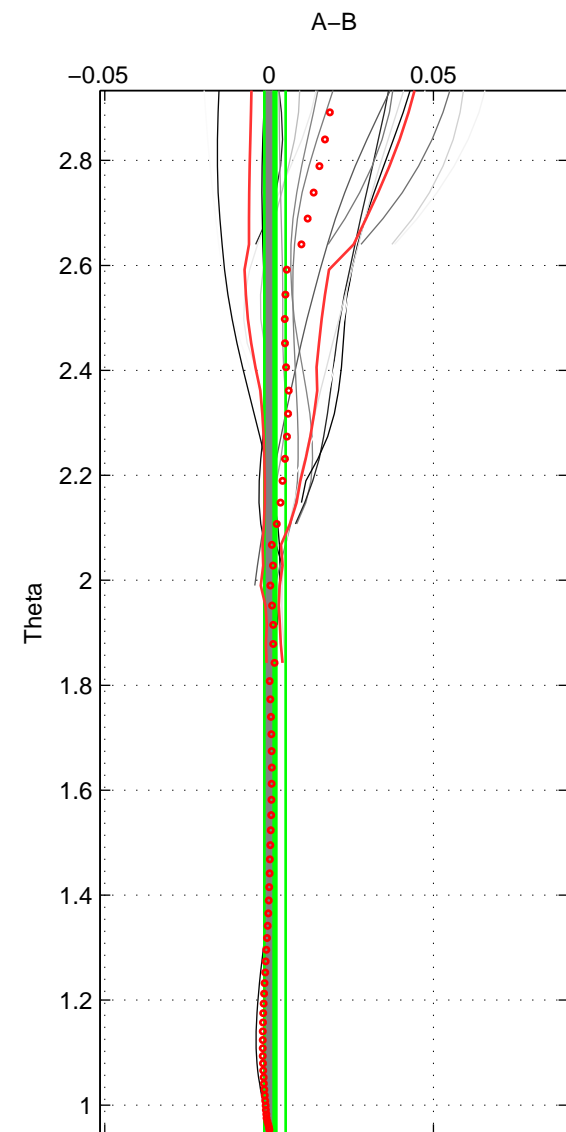

Cruise A (red). Date: Feb 2001 Cruisename: 654-49UF20010119

Cruise B (blue). Date: Jul 2005 Cruisename: 669-49UF20050615

*** "Favourite" values are means of spaces 1 2.

	Offset	O.StDev	Ratio	R.Stdev	Rating
SIGMA:	0.001	0.002	1.000	0.000	4
THETA:	0.002	0.003	1.000	0.000	4
DEPTH:	-0.003	0.005	1.000	0.000	3
FAV.:	0.001	0.003	1.000	0.000	4

Profiles of A: 11
 Profiles of B: 14
 Diff profs : 23
 WMoffset (A-B): 0.00072972
 WMoffset stdev: 0.0021669
 WMratio (A/B): 1
 WMratio stdev: 6.2615e-05

Quality (1-5): 4

Profiles of A: 11
 Profiles of B: 14
 Diff profs : 23
 WMoffset (A-B): 0.0017839
 WMoffset stdev: 0.0032521
 WMratio (A/B): 1.0001
 WMratio stdev: 9.4017e-05

Quality (1-5): 4

Profiles of A: 11
 Profiles of B: 14
 Diff profs : 23
 WMoffset (A-B): -0.002958
 WMoffset stdev: 0.0048393
 WMratio (A/B): 0.99991
 WMratio stdev: 0.00014006

Quality (1-5): 3

Please note that statistics are bad.