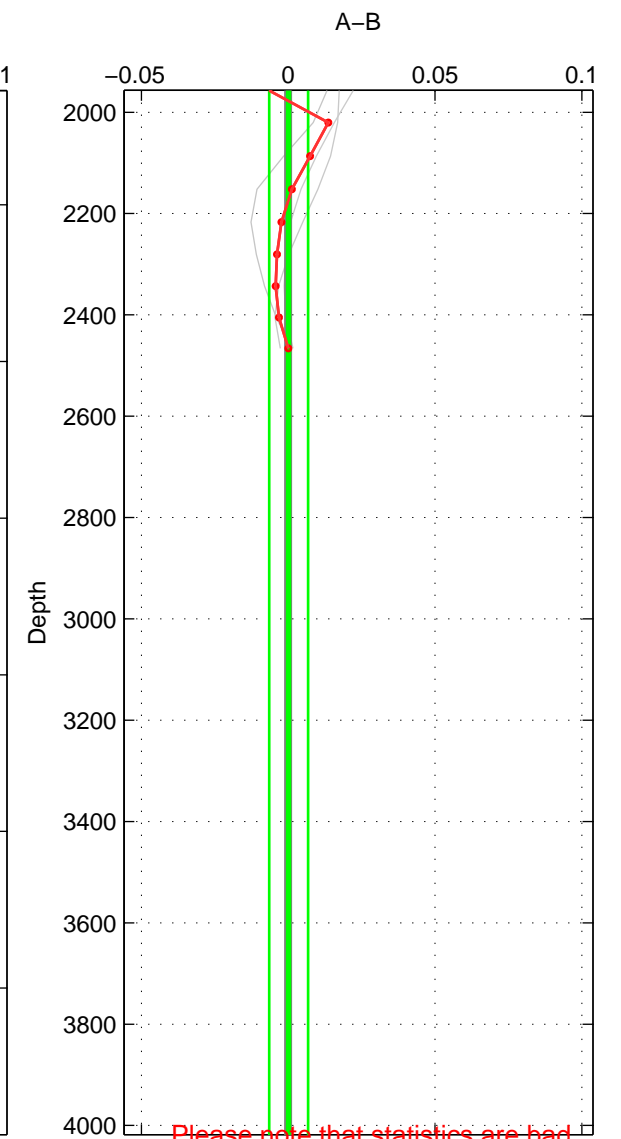

Cruise A (red). Date: Jul 1992 Cruisename: 7-06MT19920701

Cruise B (blue). Date: May 1989 Cruisename: 236-31AN19890420

*** "Favourite" values are those of space 2.

	Offset	O.StDev	Ratio	R.Stdev	Rating
SIGMA:	-0.002	0.005	1.000	0.000	3
THETA:	-0.003	0.007	1.000	0.000	4
DEPTH:	0.000	0.007	1.000	0.000	3
FAV.:	-0.003	0.007	1.000	0.000	4

Please note that statistics are bad.
 Profiles of A: 3
 Profiles of B: 6
 Diff profs: 11
 WMoffset (A-B): -0.0019563
 WMoffset stdev: 0.005407
 WMratio (A/B): 0.99994
 WMratio stdev: 0.00015471

Quality (1-5): 3

Profiles of A: 6
 Profiles of B: 6
 Diff profs: 26
 WMoffset (A-B): -0.0030814
 WMoffset stdev: 0.0068132
 WMratio (A/B): 0.99991
 WMratio stdev: 0.0001949

Quality (1-5): 4

Please note that statistics are bad.
 Profiles of A: 3
 Profiles of B: 6
 Diff profs: 11
 WMoffset (A-B): 0.00015237
 WMoffset stdev: 0.0066337
 WMratio (A/B): 1
 WMratio stdev: 0.00018987