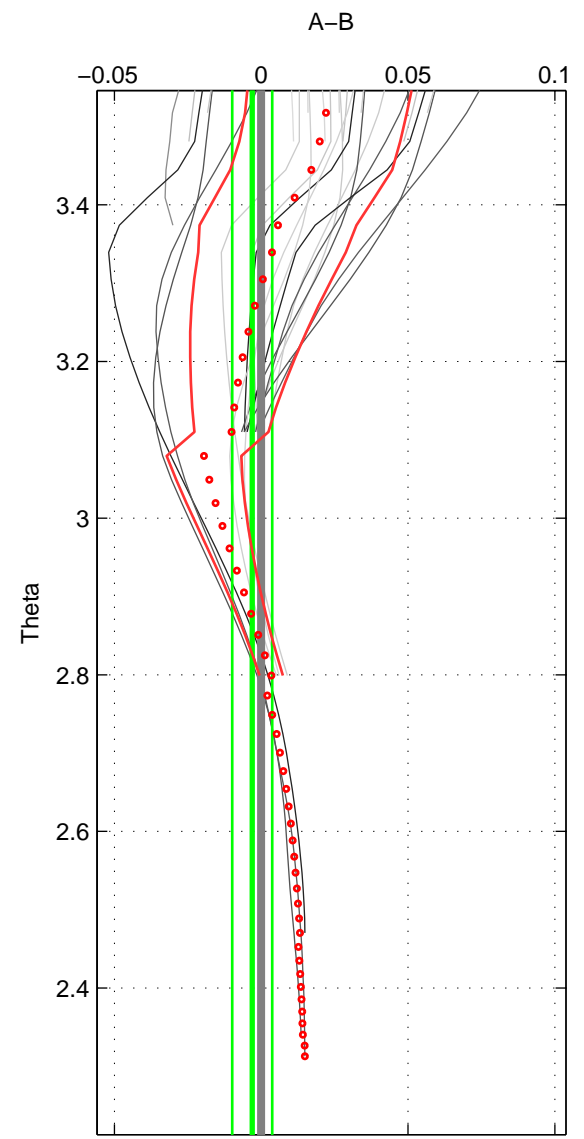

Cruise A (red). Date: Jul 1992 Cruisename: 7-06MT19920701

Cruise B (blue). Date: May 1989 Cruisename: 236-31AN19890420

*** "Favourite" values are those of space 2.

	Offset	O.StDev	Ratio	R.Stdev	Rating
SIGMA:	-0.002	0.005	1.000	0.000	3
THETA:	-0.003	0.007	1.000	0.000	4
DEPTH:	0.000	0.007	1.000	0.000	3
FAV.:	-0.003	0.007	1.000	0.000	4

Please note that statistics are bad.
 Profiles of A: 3
 Profiles of B: 6
 Diff profs: 11
 WMoffset (A-B): -0.0019563
 WMoffset stdev: 0.005407
 WMratio (A/B): 0.99994
 WMratio stdev: 0.00015471

Quality (1-5): 3

Profiles of A: 6
 Profiles of B: 6
 Diff profs: 26
 WMoffset (A-B): -0.0030814
 WMoffset stdev: 0.0068132
 WMratio (A/B): 0.99991
 WMratio stdev: 0.0001949

Quality (1-5): 4

Please note that statistics are bad.
 Profiles of A: 3
 Profiles of B: 6
 Diff profs: 11
 WMoffset (A-B): 0.00015237
 WMoffset stdev: 0.0066337
 WMratio (A/B): 1
 WMratio stdev: 0.00018987