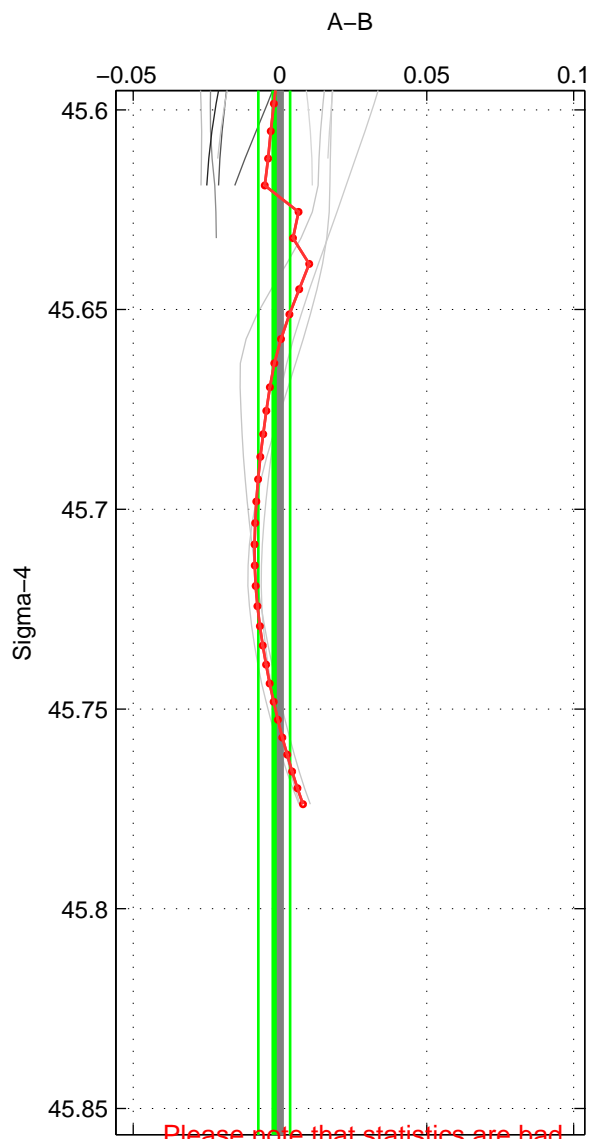

Cruise A (red). Date: Jul 1992 Cruisename: 7-06MT19920701

Cruise B (blue). Date: May 1989 Cruisename: 236-31AN19890420

*** "Favourite" values are those of space 2.

	Offset	O.StDev	Ratio	R.Stdev	Rating
SIGMA:	-0.002	0.005	1.000	0.000	3
THETA:	-0.003	0.007	1.000	0.000	4
DEPTH:	0.000	0.007	1.000	0.000	3
FAV.:	-0.003	0.007	1.000	0.000	4

Please note that statistics are bad.
 Profiles of A: 3
 Profiles of B: 6
 Diff profs: 11
 WMoffset (A-B): -0.0019563
 WMoffset stdev: 0.005407
 WMratio (A/B): 0.99994
 WMratio stdev: 0.00015471

Quality (1-5): 3

Profiles of A: 6
 Profiles of B: 6
 Diff profs: 26
 WMoffset (A-B): -0.0030814
 WMoffset stdev: 0.0068132
 WMratio (A/B): 0.99991
 WMratio stdev: 0.0001949

Quality (1-5): 4

Please note that statistics are bad.
 Profiles of A: 3
 Profiles of B: 6
 Diff profs: 11
 WMoffset (A-B): 0.00015237
 WMoffset stdev: 0.0066337
 WMratio (A/B): 1
 WMratio stdev: 0.00018987