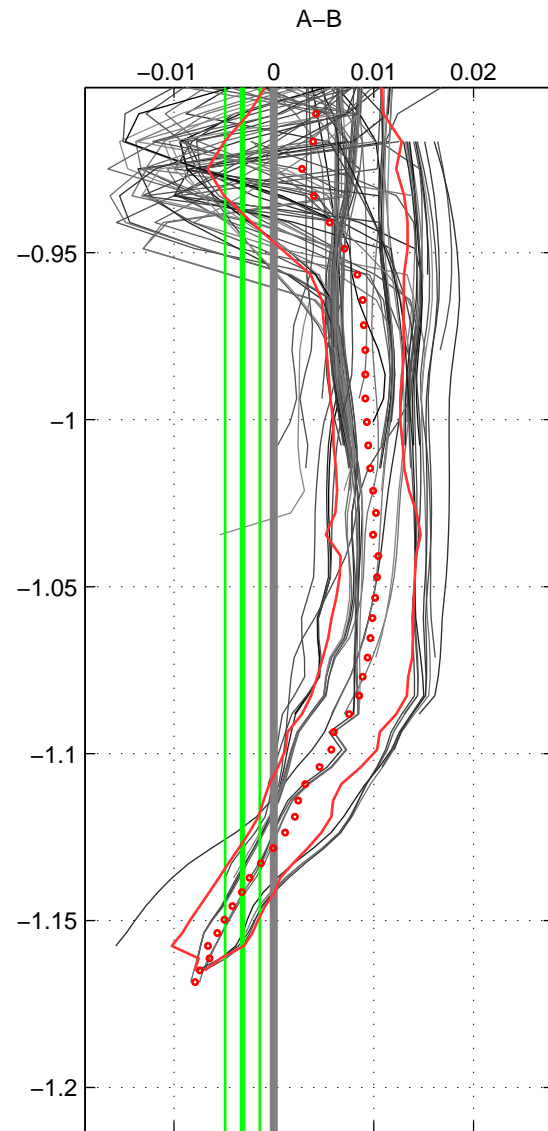

Cruise A (red). Date: Mar 1997 Cruisename: 75-58AA19970225

Cruise B (blue). Date: Aug 1993 Cruisename: 87-58JH19930730

\*\*\* "Favourite" values are means of spaces 1 2 3.

	Offset	O.StDev	Ratio	R.Stdev	Rating
SIGMA:	0.001	0.002	1.000	0.000	4
THETA:	-0.003	0.002	1.000	0.000	4
DEPTH:	-0.007	0.003	1.000	0.000	4
FAV.:	-0.003	0.002	1.000	0.000	4

Profiles of A: 52  
 Profiles of B: 10  
 Diff profs: 96  
 WMoffset (A-B): 0.0013484  
 WMoffset stdev: 0.0018179  
 WMratio (A/B): 1  
 WMratio stdev: 5.2078e-05

Quality (1-5): 4

Profiles of A: 52  
 Profiles of B: 10  
 Diff profs: 96  
 WMoffset (A-B): -0.0031397  
 WMoffset stdev: 0.0017392  
 WMratio (A/B): 0.99991  
 WMratio stdev: 4.9808e-05

Quality (1-5): 4

Profiles of A: 52  
 Profiles of B: 10  
 Diff profs: 96  
 WMoffset (A-B): -0.006597  
 WMoffset stdev: 0.0028046  
 WMratio (A/B): 0.99981  
 WMratio stdev: 8.0325e-05

Quality (1-5): 4