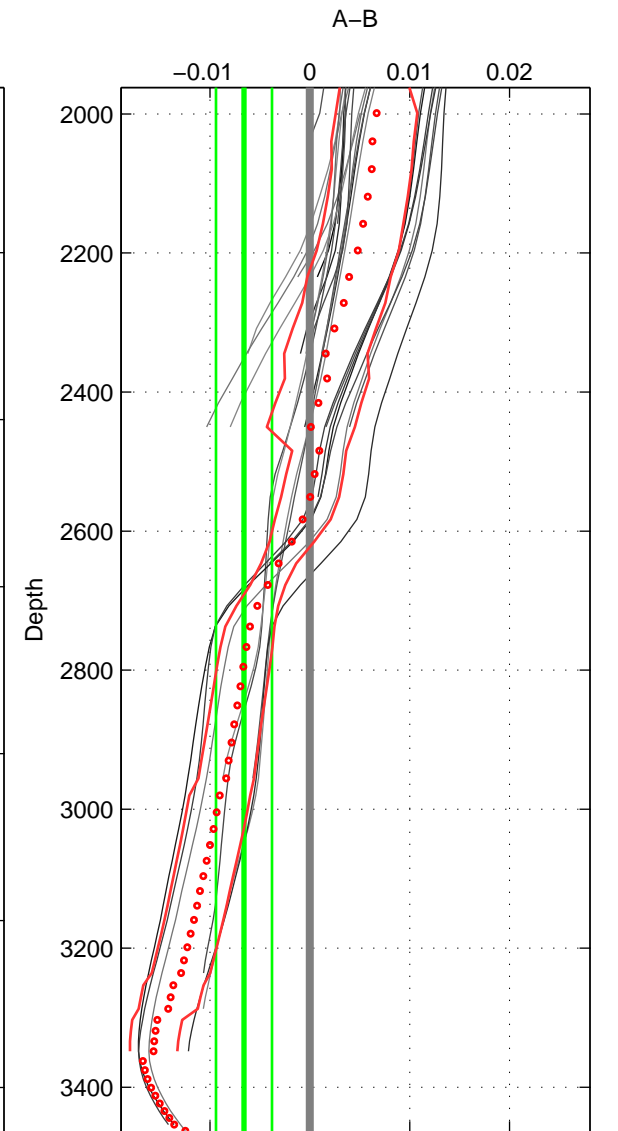

Cruise A (red). Date: Mar 1997 Cruisename: 75-58AA19970225

Cruise B (blue). Date: Aug 1993 Cruisename: 87-58JH19930730

\*\*\* "Favourite" values are means of spaces 1 2 3.

	Offset	O.StDev	Ratio	R.Stdev	Rating
SIGMA:	0.001	0.002	1.000	0.000	4
THETA:	-0.003	0.002	1.000	0.000	4
DEPTH:	-0.007	0.003	1.000	0.000	4
FAV.:	-0.003	0.002	1.000	0.000	4

Profiles of A: 52  
 Profiles of B: 10  
 Diff profs: 96  
 WMoffset (A-B): 0.0013484  
 WMoffset stdev: 0.0018179  
 WMratio (A/B): 1  
 WMratio stdev: 5.2078e-05

Quality (1-5): 4

Profiles of A: 52  
 Profiles of B: 10  
 Diff profs: 96  
 WMoffset (A-B): -0.0031397  
 WMoffset stdev: 0.0017392  
 WMratio (A/B): 0.99991  
 WMratio stdev: 4.9808e-05

Quality (1-5): 4

Profiles of A: 52  
 Profiles of B: 10  
 Diff profs: 96  
 WMoffset (A-B): -0.006597  
 WMoffset stdev: 0.0028046  
 WMratio (A/B): 0.99981  
 WMratio stdev: 8.0325e-05

Quality (1-5): 4