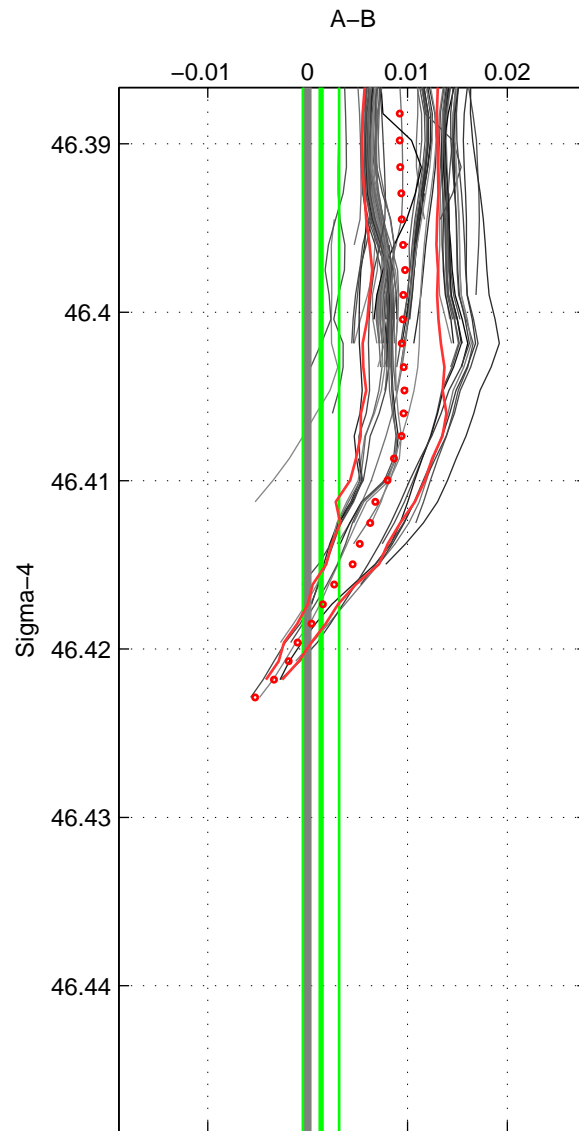

Cruise A (red). Date: Mar 1997 Cruisename: 75-58AA19970225

Cruise B (blue). Date: Aug 1993 Cruisename: 87-58JH19930730

\*\*\* "Favourite" values are means of spaces 1 2 3.

	Offset	O.StDev	Ratio	R.Stdev	Rating
SIGMA:	0.001	0.002	1.000	0.000	4
THETA:	-0.003	0.002	1.000	0.000	4
DEPTH:	-0.007	0.003	1.000	0.000	4
FAV.:	-0.003	0.002	1.000	0.000	4

Profiles of A: 52  
 Profiles of B: 10  
 Diff profs: 96  
 WMoffset (A-B): 0.0013484  
 WMoffset stdev: 0.0018179  
 WMratio (A/B): 1  
 WMratio stdev: 5.2078e-05

Quality (1-5): 4

Profiles of A: 52  
 Profiles of B: 10  
 Diff profs: 96  
 WMoffset (A-B): -0.0031397  
 WMoffset stdev: 0.0017392  
 WMratio (A/B): 0.99991  
 WMratio stdev: 4.9808e-05

Quality (1-5): 4

Profiles of A: 52  
 Profiles of B: 10  
 Diff profs: 96  
 WMoffset (A-B): -0.006597  
 WMoffset stdev: 0.0028046  
 WMratio (A/B): 0.99981  
 WMratio stdev: 8.0325e-05

Quality (1-5): 4