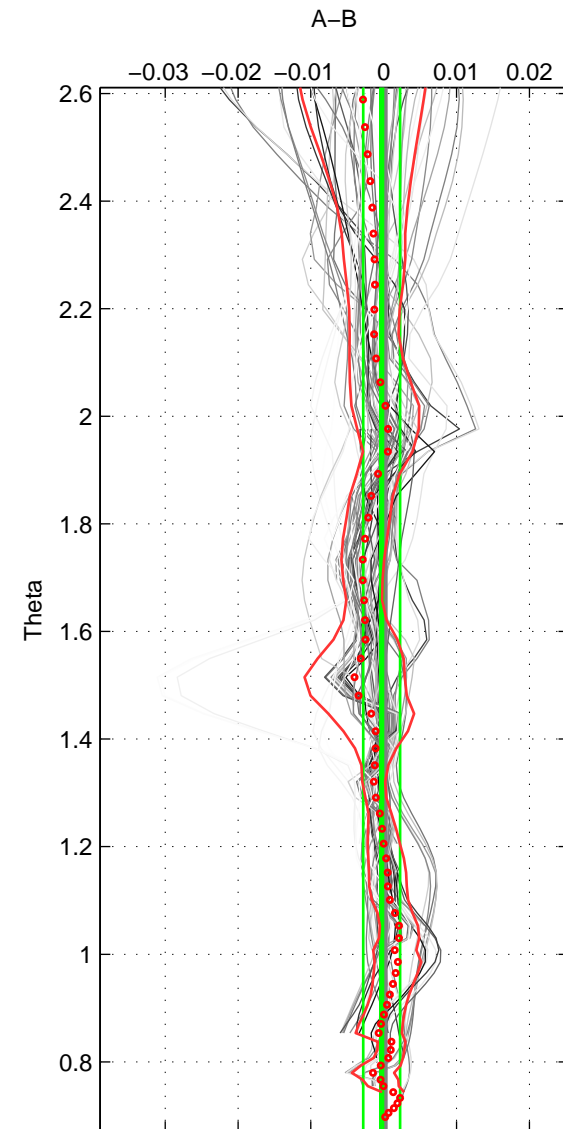

Cruise A (red). Date: Aug 1995 Cruisename: 351-316N19950715  
 Cruise B (blue). Date: Feb 1986 Cruisename: 363-35MF19850224

\*\*\* "Favourite" values are means of spaces 1 2 3.

	Offset	O.StDev	Ratio	R.Stdev	Rating
SIGMA:	-0.000	0.003	1.000	0.000	5
THETA:	-0.000	0.003	1.000	0.000	5
DEPTH:	-0.001	0.003	1.000	0.000	5
FAV.:	-0.000	0.003	1.000	0.000	5

Profiles of A: 43  
 Profiles of B: 8  
 Diff profs: 55  
 WMoffset (A-B): -0.00039572  
 WMoffset stdev: 0.0031229  
 WMratio (A/B): 0.99999  
 WMratio stdev: 8.9938e-05

Quality (1-5): 5

Profiles of A: 43  
 Profiles of B: 8  
 Diff profs: 63  
 WMoffset (A-B): -0.00028851  
 WMoffset stdev: 0.0025341  
 WMratio (A/B): 0.99999  
 WMratio stdev: 7.2981e-05

Quality (1-5): 5

Profiles of A: 43  
 Profiles of B: 8  
 Diff profs: 52  
 WMoffset (A-B): -0.00059694  
 WMoffset stdev: 0.0027646  
 WMratio (A/B): 0.99998  
 WMratio stdev: 7.9626e-05

Quality (1-5): 5