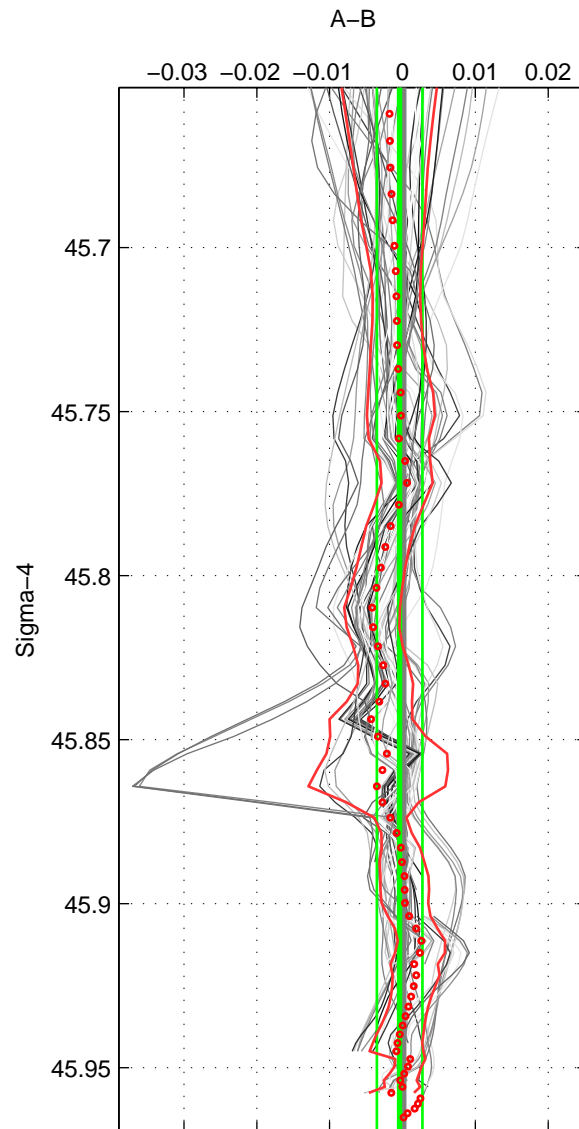

Cruise A (red). Date: Aug 1995 Cruisename: 351-316N19950715  
 Cruise B (blue). Date: Feb 1986 Cruisename: 363-35MF19850224

\*\*\* "Favourite" values are means of spaces 1 2 3.

	Offset	O.StDev	Ratio	R.Stdev	Rating
SIGMA:	-0.000	0.003	1.000	0.000	5
THETA:	-0.000	0.003	1.000	0.000	5
DEPTH:	-0.001	0.003	1.000	0.000	5
FAV.:	-0.000	0.003	1.000	0.000	5

Profiles of A: 43  
 Profiles of B: 8  
 Diff profs: 55  
 WMoffset (A-B): -0.00039572  
 WMoffset stdev: 0.0031229  
 WMratio (A/B): 0.99999  
 WMratio stdev: 8.9938e-05

Quality (1-5): 5

Profiles of A: 43  
 Profiles of B: 8  
 Diff profs: 63  
 WMoffset (A-B): -0.00028851  
 WMoffset stdev: 0.0025341  
 WMratio (A/B): 0.99999  
 WMratio stdev: 7.2981e-05

Quality (1-5): 5

Profiles of A: 43  
 Profiles of B: 8  
 Diff profs: 52  
 WMoffset (A-B): -0.00059694  
 WMoffset stdev: 0.0027646  
 WMratio (A/B): 0.99998  
 WMratio stdev: 7.9626e-05

Quality (1-5): 5