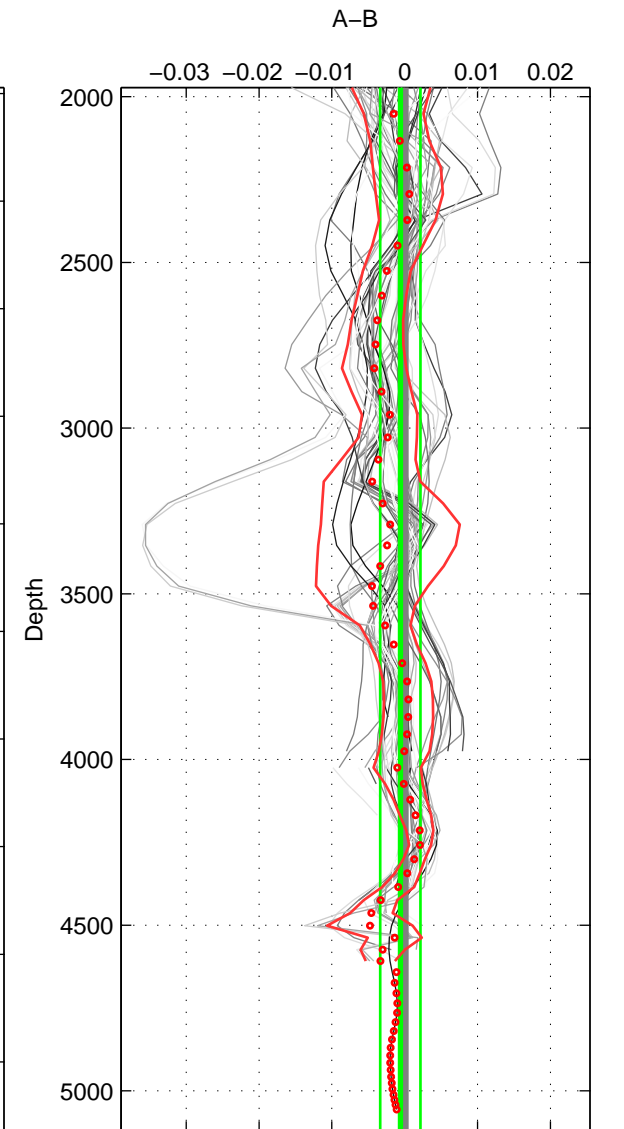

Cruise A (red). Date: Aug 1995 Cruisename: 351-316N19950715  
 Cruise B (blue). Date: Feb 1986 Cruisename: 363-35MF19850224

\*\*\* "Favourite" values are means of spaces 1 2 3.

	Offset	O.StDev	Ratio	R.Stdev	Rating
SIGMA:	-0.000	0.003	1.000	0.000	5
THETA:	-0.000	0.003	1.000	0.000	5
DEPTH:	-0.001	0.003	1.000	0.000	5
FAV.:	-0.000	0.003	1.000	0.000	5

Profiles of A: 43  
 Profiles of B: 8  
 Diff profs: 55  
 WMoffset (A-B): -0.00039572  
 WMoffset stdev: 0.0031229  
 WMratio (A/B): 0.99999  
 WMratio stdev: 8.9938e-05

Quality (1-5): 5

Profiles of A: 43  
 Profiles of B: 8  
 Diff profs: 63  
 WMoffset (A-B): -0.00028851  
 WMoffset stdev: 0.0025341  
 WMratio (A/B): 0.99999  
 WMratio stdev: 7.2981e-05

Quality (1-5): 5

Profiles of A: 43  
 Profiles of B: 8  
 Diff profs: 52  
 WMoffset (A-B): -0.00059694  
 WMoffset stdev: 0.0027646  
 WMratio (A/B): 0.99998  
 WMratio stdev: 7.9626e-05

Quality (1-5): 5