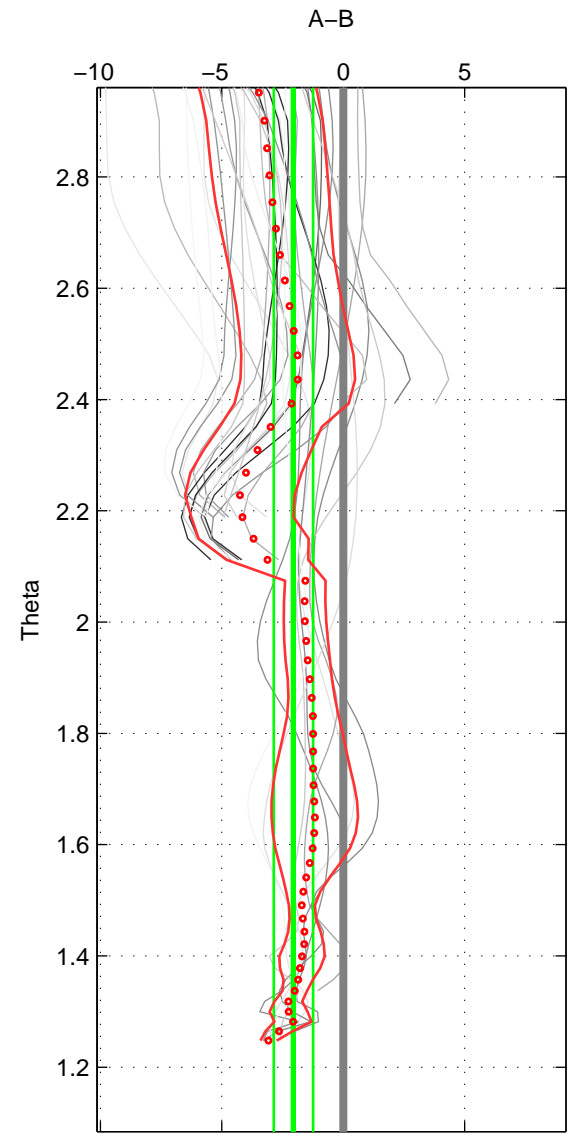

Cruise A (red). Date: Mar 1989 Cruisename: 507-32MW19890206

Cruise B (blue). Date: Feb 2006 Cruisename: 670-49UF20060118

\*\*\* "Favourite" values are those of space 2.

	Offset	O.StDev	Ratio	R.Stdev	Rating
SIGMA:	-0.003	0.002	1.000	0.000	4
THETA:	-0.002	0.001	1.000	0.000	5
DEPTH:	-0.000	0.001	1.000	0.000	3
FAV. :	-0.002	0.001	1.000	0.000	5

Profiles of A: 14  
Profiles of B: 4  
Diff profs : 32  
WMoffset (A-B): -0.0025757  
WMoffset stdev: 0.0018522  
WMratio (A/B): 0.99993  
WMratio stdev: 5.3507e-05

Quality (1-5): 4

Profiles of A: 14  
Profiles of B: 4  
Diff profs : 32  
WMoffset (A-B): -0.0020502  
WMoffset stdev: 0.00080755  
WMratio (A/B): 0.99994  
WMratio stdev: 2.3292e-05

Quality (1-5): 5

Profiles of A: 14  
Profiles of B: 4  
Diff profs : 32  
WMoffset (A-B): -9.3076e-05  
WMoffset stdev: 0.00085513  
WMratio (A/B): 1  
WMratio stdev: 2.4708e-05

Quality (1-5): 3

Please note that statistics are bad.