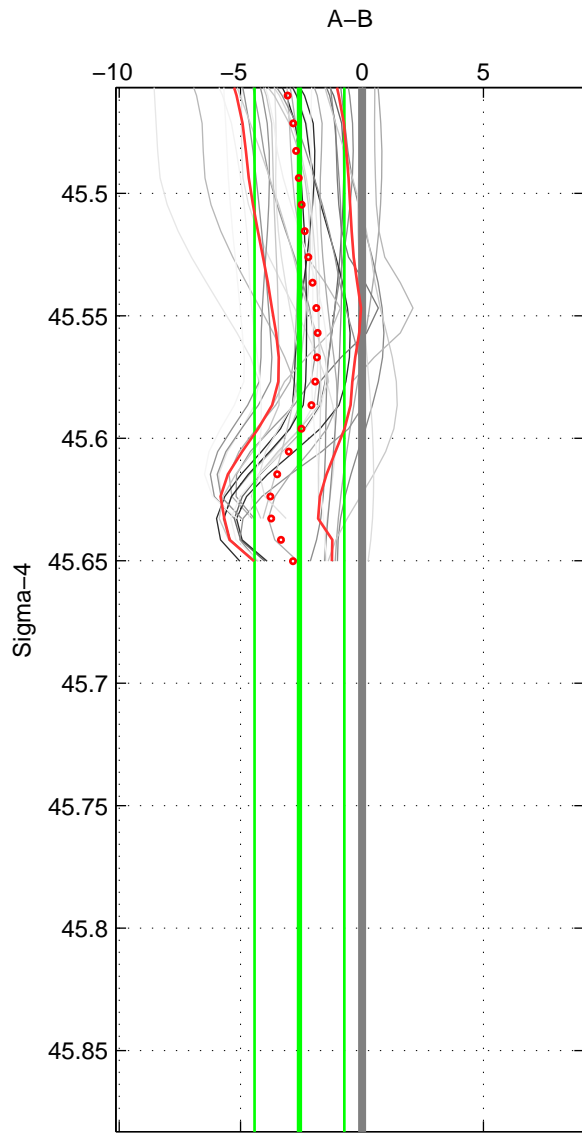

Cruise A (red). Date: Mar 1989 Cruisename: 507-32MW19890206

Cruise B (blue). Date: Feb 2006 Cruisename: 670-49UF20060118

\*\*\* "Favourite" values are those of space 2.

	Offset	O.StDev	Ratio	R.Stdev	Rating
SIGMA:	-0.003	0.002	1.000	0.000	4
THETA:	-0.002	0.001	1.000	0.000	5
DEPTH:	-0.000	0.001	1.000	0.000	3
FAV. :	-0.002	0.001	1.000	0.000	5

Profiles of A: 14  
Profiles of B: 4  
Diff profs : 32  
WMoffset (A-B): -0.0025757  
WMoffset stdev: 0.0018522  
WMratio (A/B): 0.99993  
WMratio stdev: 5.3507e-05

Quality (1-5): 4

Profiles of A: 14  
Profiles of B: 4  
Diff profs : 32  
WMoffset (A-B): -0.0020502  
WMoffset stdev: 0.00080755  
WMratio (A/B): 0.99994  
WMratio stdev: 2.3292e-05

Quality (1-5): 5

Profiles of A: 14  
Profiles of B: 4  
Diff profs : 32  
WMoffset (A-B): -9.3076e-05  
WMoffset stdev: 0.00085513  
WMratio (A/B): 1  
WMratio stdev: 2.4708e-05

Quality (1-5): 3

Please note that statistics are bad.