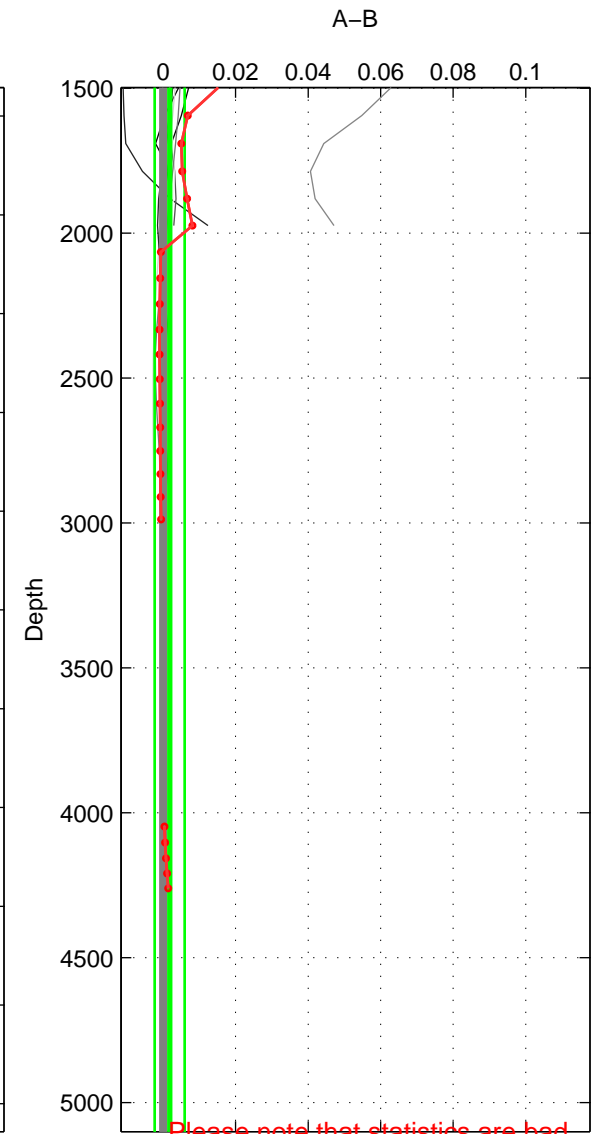

Cruise A (red). Date: Feb 2001 Cruisename: 654-49UF20010119
 Cruise B (blue). Date: Feb 2006 Cruisename: 710-49UP20060113

*** "Favourite" values are those of space 1.

	Offset	O.StDev	Ratio	R.Stdev	Rating
SIGMA:	0.001	0.002	1.000	0.000	5
THETA:	0.001	0.003	1.000	0.000	4
DEPTH:	0.002	0.004	1.000	0.000	3
FAV.:	0.001	0.002	1.000	0.000	5

Profiles of A: 11
 Profiles of B: 9
 Diff profs: 12
 WMoffset (A-B): 0.00081749
 WMoffset stdev: 0.002363
 WMratio (A/B): 1
 WMratio stdev: 6.8246e-05

Quality (1-5): 5

Profiles of A: 11
 Profiles of B: 9
 Diff profs: 12
 WMoffset (A-B): 0.001073
 WMoffset stdev: 0.0033204
 WMratio (A/B): 1
 WMratio stdev: 9.596e-05

Quality (1-5): 4

Profiles of A: 11
 Profiles of B: 9
 Diff profs: 12
 WMoffset (A-B): 0.0018462
 WMoffset stdev: 0.0041405
 WMratio (A/B): 1.0001
 WMratio stdev: 0.00012006

Quality (1-5): 3

Please note that statistics are bad.