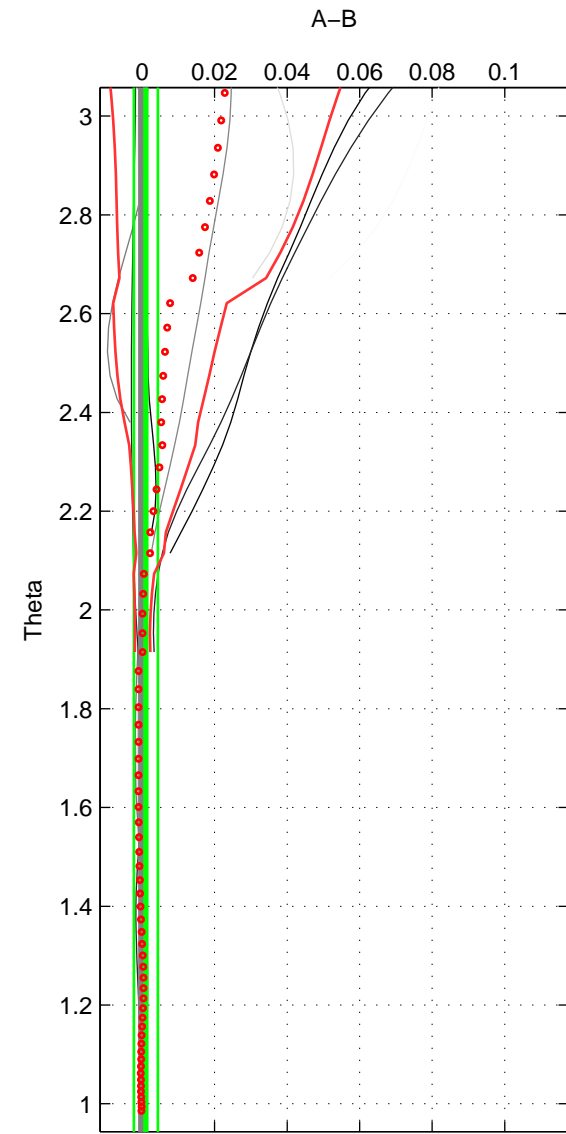

Cruise A (red). Date: Feb 2001 Cruisename: 654-49UF20010119
 Cruise B (blue). Date: Feb 2006 Cruisename: 710-49UP20060113

*** "Favourite" values are those of space 1.

	Offset	O.StDev	Ratio	R.Stdev	Rating
SIGMA:	0.001	0.002	1.000	0.000	5
THETA:	0.001	0.003	1.000	0.000	4
DEPTH:	0.002	0.004	1.000	0.000	3
FAV.:	0.001	0.002	1.000	0.000	5

Profiles of A: 11
 Profiles of B: 9
 Diff profs: 12
 WMoffset (A-B): 0.00081749
 WMoffset stdev: 0.002363
 WMratio (A/B): 1
 WMratio stdev: 6.8246e-05

Quality (1-5): 5

Profiles of A: 11
 Profiles of B: 9
 Diff profs: 12
 WMoffset (A-B): 0.001073
 WMoffset stdev: 0.0033204
 WMratio (A/B): 1
 WMratio stdev: 9.596e-05

Quality (1-5): 4

Profiles of A: 11
 Profiles of B: 9
 Diff profs: 12
 WMoffset (A-B): 0.0018462
 WMoffset stdev: 0.0041405
 WMratio (A/B): 1.0001
 WMratio stdev: 0.00012006

Quality (1-5): 3

Please note that statistics are bad.