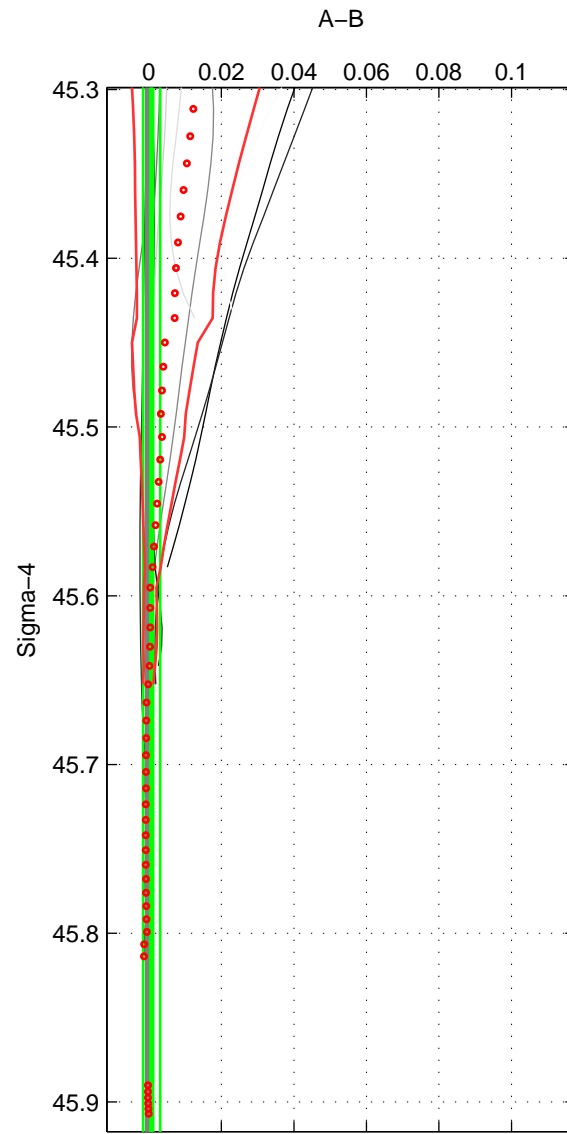

Cruise A (red). Date: Feb 2001 Cruisename: 654-49UF20010119
 Cruise B (blue). Date: Feb 2006 Cruisename: 710-49UP20060113

*** "Favourite" values are those of space 1.

	Offset	O.StDev	Ratio	R.Stdev	Rating
SIGMA:	0.001	0.002	1.000	0.000	5
THETA:	0.001	0.003	1.000	0.000	4
DEPTH:	0.002	0.004	1.000	0.000	3
FAV.:	0.001	0.002	1.000	0.000	5

Profiles of A: 11
 Profiles of B: 9
 Diff profs: 12
 WMoffset (A-B): 0.00081749
 WMoffset stdev: 0.002363
 WMratio (A/B): 1
 WMratio stdev: 6.8246e-05

Quality (1-5): 5

Profiles of A: 11
 Profiles of B: 9
 Diff profs: 12
 WMoffset (A-B): 0.001073
 WMoffset stdev: 0.0033204
 WMratio (A/B): 1
 WMratio stdev: 9.596e-05

Quality (1-5): 4

Profiles of A: 11
 Profiles of B: 9
 Diff profs: 12
 WMoffset (A-B): 0.0018462
 WMoffset stdev: 0.0041405
 WMratio (A/B): 1.0001
 WMratio stdev: 0.00012006

Quality (1-5): 3

Please note that statistics are bad.