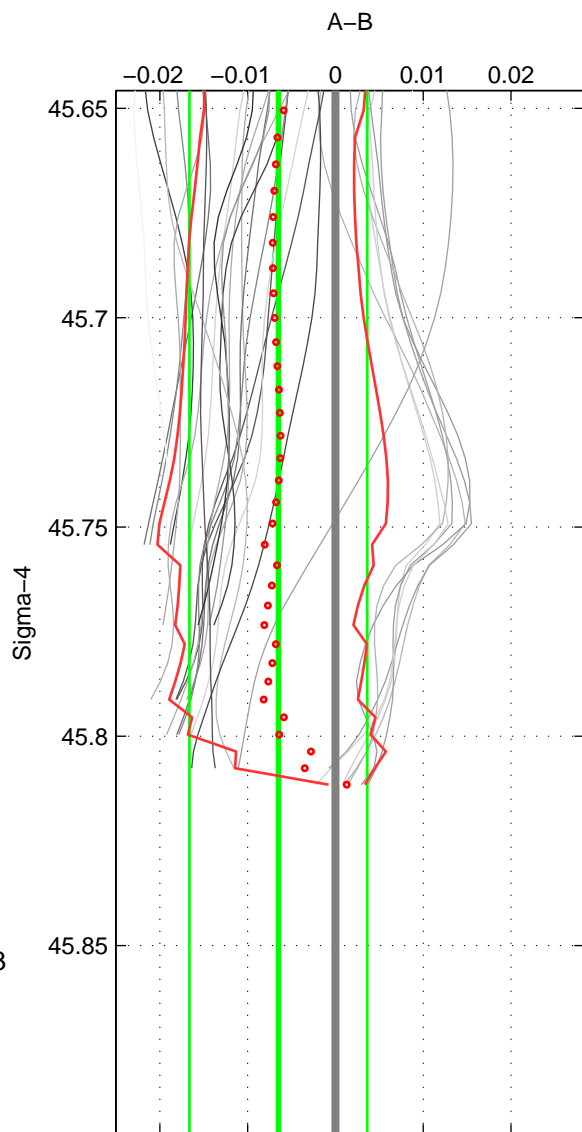

Cruise A (red). Date: Mar 2002 Cruisename: 213-29HE20020304

Cruise B (blue). Date: Aug 1988 Cruisename: 241-32OC19880723

\*\*\* "Favourite" values are means of spaces 1 2.

	Offset	O.StDev	Ratio	R.Stdev	Rating
SIGMA:	-0.006	0.010	1.000	0.000	4
THETA:	-0.006	0.008	1.000	0.000	4
DEPTH:	-0.006	0.008	1.000	0.000	3
FAV.:	-0.006	0.009	1.000	0.000	4

Profiles of A: 6  
 Profiles of B: 29  
 Diff profs : 29  
 WMoffset (A-B): -0.0064984  
 WMoffset stdev: 0.010127  
 WMratio (A/B): 0.99981  
 WMratio stdev: 0.00028972

Quality (1-5): 4

Profiles of A: 6  
 Profiles of B: 29  
 Diff profs : 29  
 WMoffset (A-B): -0.0056043  
 WMoffset stdev: 0.0081008  
 WMratio (A/B): 0.99984  
 WMratio stdev: 0.00023176

Quality (1-5): 4

Profiles of A: 6  
 Profiles of B: 29  
 Diff profs : 29  
 WMoffset (A-B): -0.005726  
 WMoffset stdev: 0.0079259  
 WMratio (A/B): 0.99984  
 WMratio stdev: 0.00022683

Quality (1-5): 3