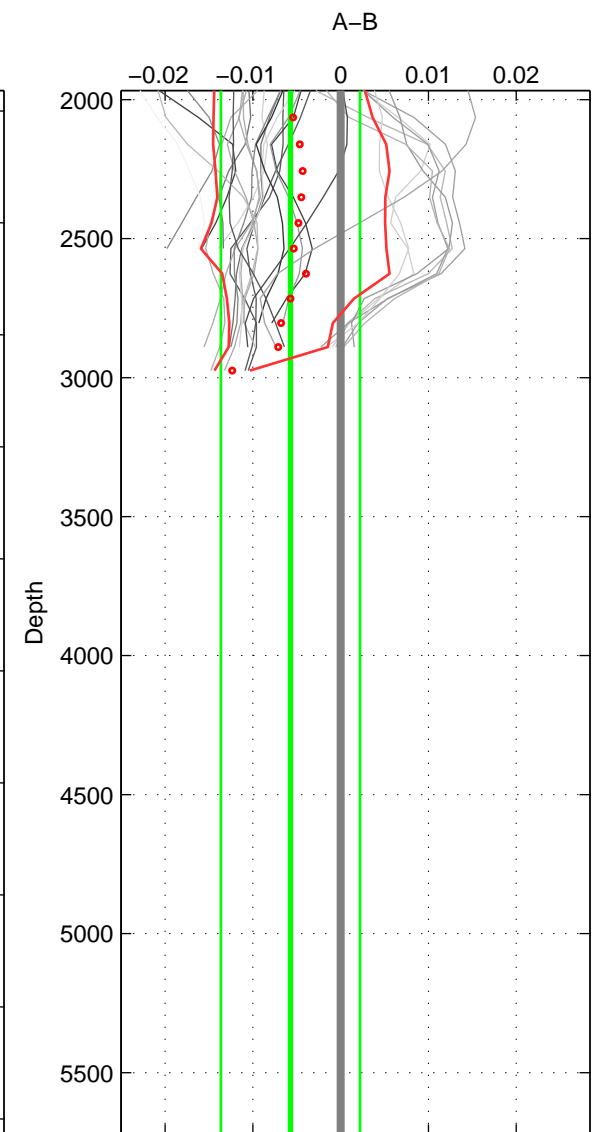

Cruise A (red). Date: Mar 2002 Cruisename: 213-29HE20020304

Cruise B (blue). Date: Aug 1988 Cruisename: 241-32OC19880723

\*\*\* "Favourite" values are means of spaces 1 2.

	Offset	O.StDev	Ratio	R.Stdev	Rating
SIGMA:	-0.006	0.010	1.000	0.000	4
THETA:	-0.006	0.008	1.000	0.000	4
DEPTH:	-0.006	0.008	1.000	0.000	3
FAV.:	-0.006	0.009	1.000	0.000	4

Profiles of A: 6  
 Profiles of B: 29  
 Diff profs : 29  
 WMoffset (A-B): -0.0064984  
 WMoffset stdev: 0.010127  
 WMratio (A/B): 0.99981  
 WMratio stdev: 0.00028972

Quality (1-5): 4

Profiles of A: 6  
 Profiles of B: 29  
 Diff profs : 29  
 WMoffset (A-B): -0.0056043  
 WMoffset stdev: 0.0081008  
 WMratio (A/B): 0.99984  
 WMratio stdev: 0.00023176

Quality (1-5): 4

Profiles of A: 6  
 Profiles of B: 29  
 Diff profs : 29  
 WMoffset (A-B): -0.005726  
 WMoffset stdev: 0.0079259  
 WMratio (A/B): 0.99984  
 WMratio stdev: 0.00022683

Quality (1-5): 3