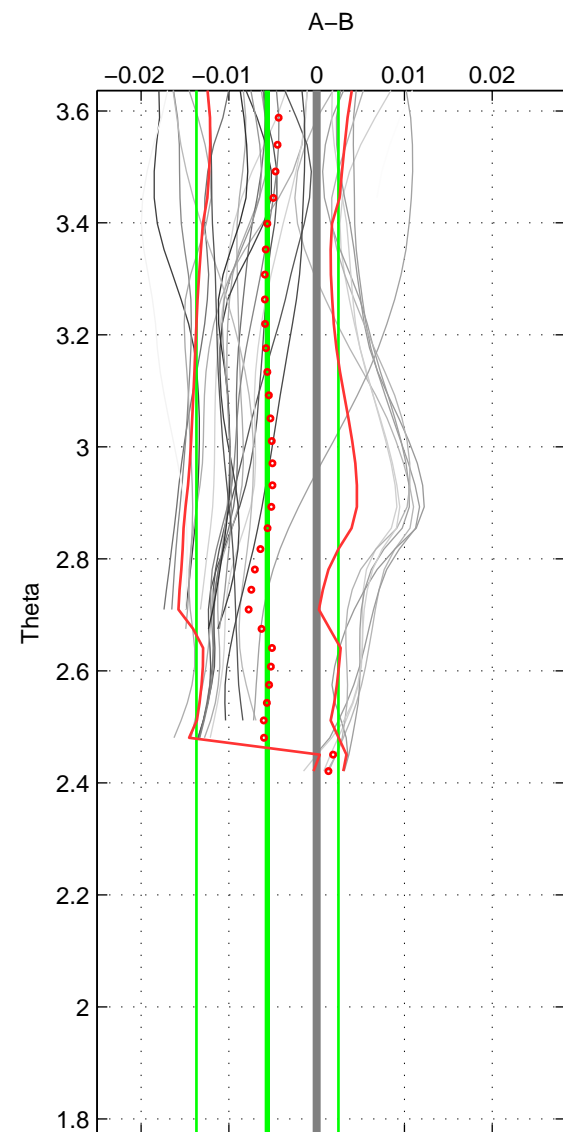

Cruise A (red). Date: Mar 2002 Cruisename: 213-29HE20020304

Cruise B (blue). Date: Aug 1988 Cruisename: 241-32OC19880723

\*\*\* "Favourite" values are means of spaces 1 2.

	Offset	O.StDev	Ratio	R.Stdev	Rating
SIGMA:	-0.006	0.010	1.000	0.000	4
THETA:	-0.006	0.008	1.000	0.000	4
DEPTH:	-0.006	0.008	1.000	0.000	3
FAV.:	-0.006	0.009	1.000	0.000	4

Profiles of A: 6  
 Profiles of B: 29  
 Diff profs : 29  
 WMoffset (A-B): -0.0064984  
 WMoffset stdev: 0.010127  
 WMratio (A/B): 0.99981  
 WMratio stdev: 0.00028972

Quality (1-5): 4

Profiles of A: 6  
 Profiles of B: 29  
 Diff profs : 29  
 WMoffset (A-B): -0.0056043  
 WMoffset stdev: 0.0081008  
 WMratio (A/B): 0.99984  
 WMratio stdev: 0.00023176

Quality (1-5): 4

Profiles of A: 6  
 Profiles of B: 29  
 Diff profs : 29  
 WMoffset (A-B): -0.005726  
 WMoffset stdev: 0.0079259  
 WMratio (A/B): 0.99984  
 WMratio stdev: 0.00022683

Quality (1-5): 3