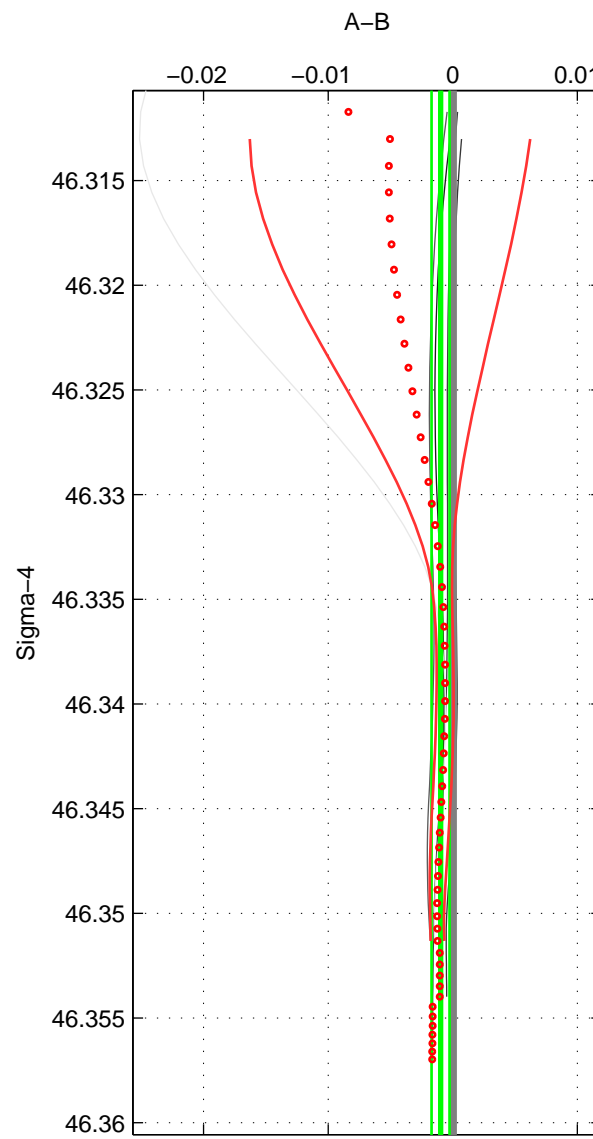

Cruise A (red). Date: Aug 2002 Cruisename: 52-32H120020718  
 Cruise B (blue). Date: Aug 2004 Cruisename: 56-32H120040718

\*\*\* "Favourite" values are those of space 1.

	Offset	O.StDev	Ratio	R.Stdev	Rating
SIGMA:	-0.001	0.001	1.000	0.000	3
THETA:	-0.002	0.001	1.000	0.000	2
DEPTH:	-0.004	0.001	1.000	0.000	2
FAV. :	-0.001	0.001	1.000	0.000	3

Profiles of A: 5  
 Profiles of B: 2  
 Diff profs : 5  
 WMoffset (A-B): -0.00097945  
 WMoffset stdev: 0.00072558  
 WMratio (A/B): 0.99997  
 WMratio stdev: 2.0766e-05

Quality (1-5): 3

Please note that statistics are bad.

Profiles of A: 5  
 Profiles of B: 1  
 Diff profs : 3  
 WMoffset (A-B): -0.0015033  
 WMoffset stdev: 0.00077614  
 WMratio (A/B): 0.99996  
 WMratio stdev: 2.2209e-05

Quality (1-5): 2

Please note that statistics are bad.

Profiles of A: 5  
 Profiles of B: 1  
 Diff profs : 2  
 WMoffset (A-B): -0.0042435  
 WMoffset stdev: 0.00065034  
 WMratio (A/B): 0.99988  
 WMratio stdev: 1.8599e-05

Quality (1-5): 2