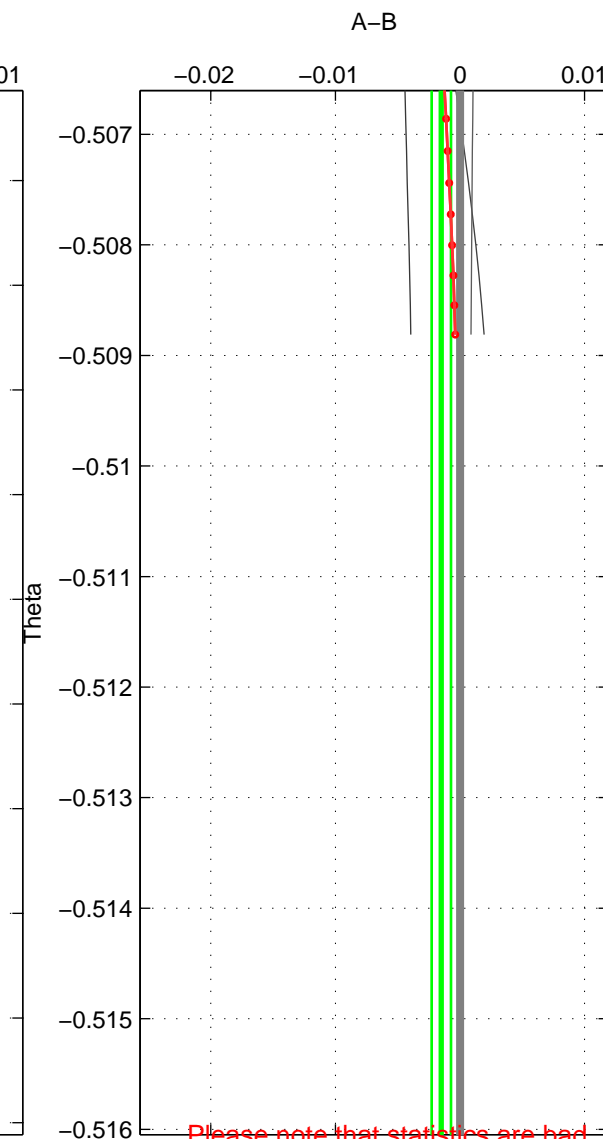

Cruise A (red). Date: Aug 2002 Cruisename: 52-32H120020718  
 Cruise B (blue). Date: Aug 2004 Cruisename: 56-32H120040718

\*\*\* "Favourite" values are those of space 1.

	Offset	O.StDev	Ratio	R.Stdev	Rating
SIGMA:	-0.001	0.001	1.000	0.000	3
THETA:	-0.002	0.001	1.000	0.000	2
DEPTH:	-0.004	0.001	1.000	0.000	2
FAV. :	-0.001	0.001	1.000	0.000	3

Profiles of A: 5  
 Profiles of B: 2  
 Diff profs : 5  
 WMoffset (A-B): -0.00097945  
 WMoffset stdev: 0.00072558  
 WMratio (A/B): 0.99997  
 WMratio stdev: 2.0766e-05

Quality (1-5): 3

Please note that statistics are bad.

Profiles of A: 5  
 Profiles of B: 1  
 Diff profs : 3  
 WMoffset (A-B): -0.0015033  
 WMoffset stdev: 0.00077614  
 WMratio (A/B): 0.99996  
 WMratio stdev: 2.2209e-05

Quality (1-5): 2

Please note that statistics are bad.

Profiles of A: 5  
 Profiles of B: 1  
 Diff profs : 2  
 WMoffset (A-B): -0.0042435  
 WMoffset stdev: 0.00065034  
 WMratio (A/B): 0.99988  
 WMratio stdev: 1.8599e-05

Quality (1-5): 2