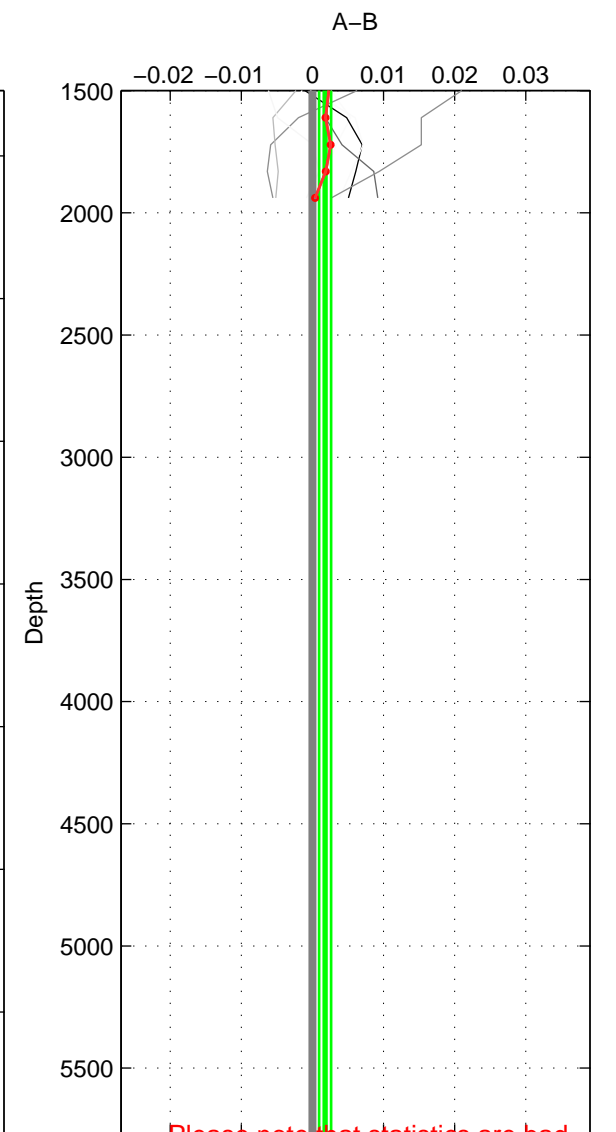

Cruise A (red). Date: Sep 1999 Cruisename: 554-49HG19990804

Cruise B (blue). Date: Jul 2005 Cruisename: 669-49UF20050615

*** "Favourite" values are means of spaces 1 2.

	Offset	O.StDev	Ratio	R.Stdev	Rating
SIGMA:	0.002	0.003	1.000	0.000	4
THETA:	0.002	0.006	1.000	0.000	4
DEPTH:	0.002	0.001	1.000	0.000	3
FAV.:	0.002	0.004	1.000	0.000	4

Profiles of A: 4
 Profiles of B: 9
 Diff profs : 9
 WMoffset (A-B): 0.0016498
 WMoffset stdev: 0.003374
 WMratio (A/B): 1
 WMratio stdev: 9.7532e-05

Quality (1-5): 4

Profiles of A: 4
 Profiles of B: 9
 Diff profs : 9
 WMoffset (A-B): 0.0022356
 WMoffset stdev: 0.005532
 WMratio (A/B): 1.0001
 WMratio stdev: 0.00015996

Quality (1-5): 4

Profiles of A: 4
 Profiles of B: 9
 Diff profs : 9
 WMoffset (A-B): 0.0017991
 WMoffset stdev: 0.000842
 WMratio (A/B): 1.0001
 WMratio stdev: 2.4382e-05

Quality (1-5): 3

Please note that statistics are bad.