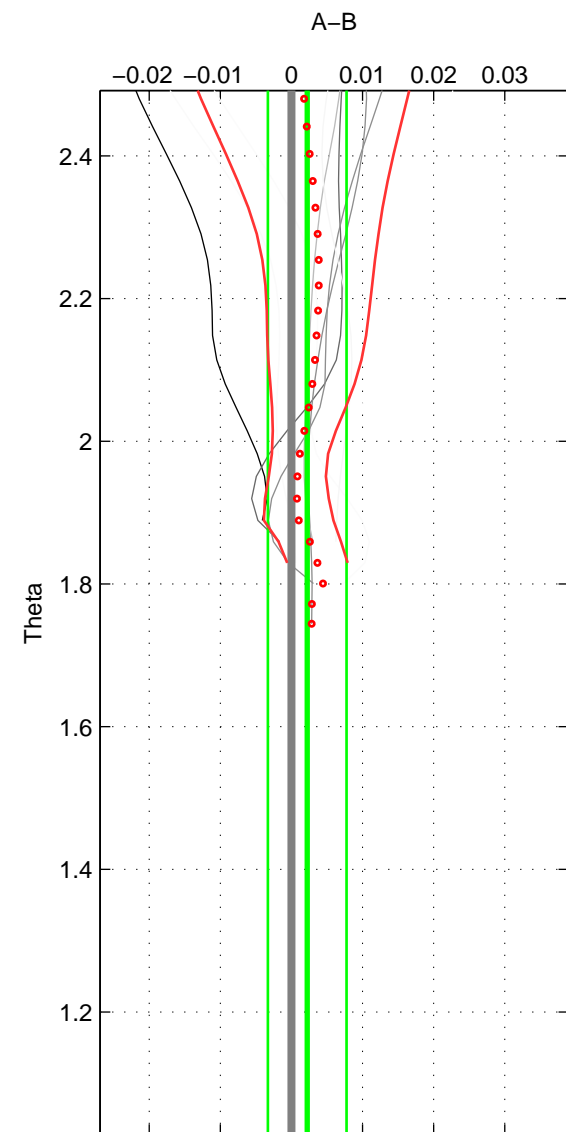

Cruise A (red). Date: Sep 1999 Cruisename: 554-49HG19990804

Cruise B (blue). Date: Jul 2005 Cruisename: 669-49UF20050615

*** "Favourite" values are means of spaces 1 2.

	Offset	O.StDev	Ratio	R.Stdev	Rating
SIGMA:	0.002	0.003	1.000	0.000	4
THETA:	0.002	0.006	1.000	0.000	4
DEPTH:	0.002	0.001	1.000	0.000	3
FAV.:	0.002	0.004	1.000	0.000	4

Profiles of A: 4
 Profiles of B: 9
 Diff profs : 9
 WMoffset (A-B): 0.0016498
 WMoffset stdev: 0.003374
 WMratio (A/B): 1
 WMratio stdev: 9.7532e-05

Quality (1-5): 4

Profiles of A: 4
 Profiles of B: 9
 Diff profs : 9
 WMoffset (A-B): 0.0022356
 WMoffset stdev: 0.005532
 WMratio (A/B): 1.0001
 WMratio stdev: 0.00015996

Quality (1-5): 4

Profiles of A: 4
 Profiles of B: 9
 Diff profs : 9
 WMoffset (A-B): 0.0017991
 WMoffset stdev: 0.000842
 WMratio (A/B): 1.0001
 WMratio stdev: 2.4382e-05

Quality (1-5): 3

Please note that statistics are bad.