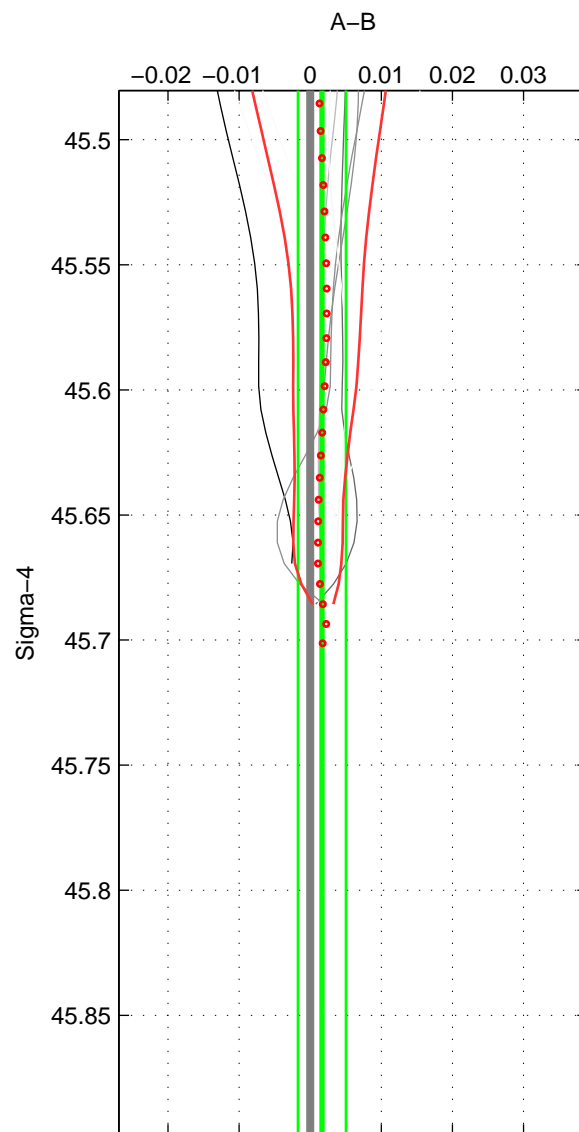

Cruise A (red). Date: Sep 1999 Cruisename: 554-49HG19990804

Cruise B (blue). Date: Jul 2005 Cruisename: 669-49UF20050615

*** "Favourite" values are means of spaces 1 2.

	Offset	O.StDev	Ratio	R.Stdev	Rating
SIGMA:	0.002	0.003	1.000	0.000	4
THETA:	0.002	0.006	1.000	0.000	4
DEPTH:	0.002	0.001	1.000	0.000	3
FAV.:	0.002	0.004	1.000	0.000	4

Profiles of A: 4
 Profiles of B: 9
 Diff profs : 9
 WMoffset (A-B): 0.0016498
 WMoffset stdev: 0.003374
 WMratio (A/B): 1
 WMratio stdev: 9.7532e-05

Quality (1-5): 4

Profiles of A: 4
 Profiles of B: 9
 Diff profs : 9
 WMoffset (A-B): 0.0022356
 WMoffset stdev: 0.005532
 WMratio (A/B): 1.0001
 WMratio stdev: 0.00015996

Quality (1-5): 4

Profiles of A: 4
 Profiles of B: 9
 Diff profs : 9
 WMoffset (A-B): 0.0017991
 WMoffset stdev: 0.000842
 WMratio (A/B): 1.0001
 WMratio stdev: 2.4382e-05

Quality (1-5): 3

Please note that statistics are bad.