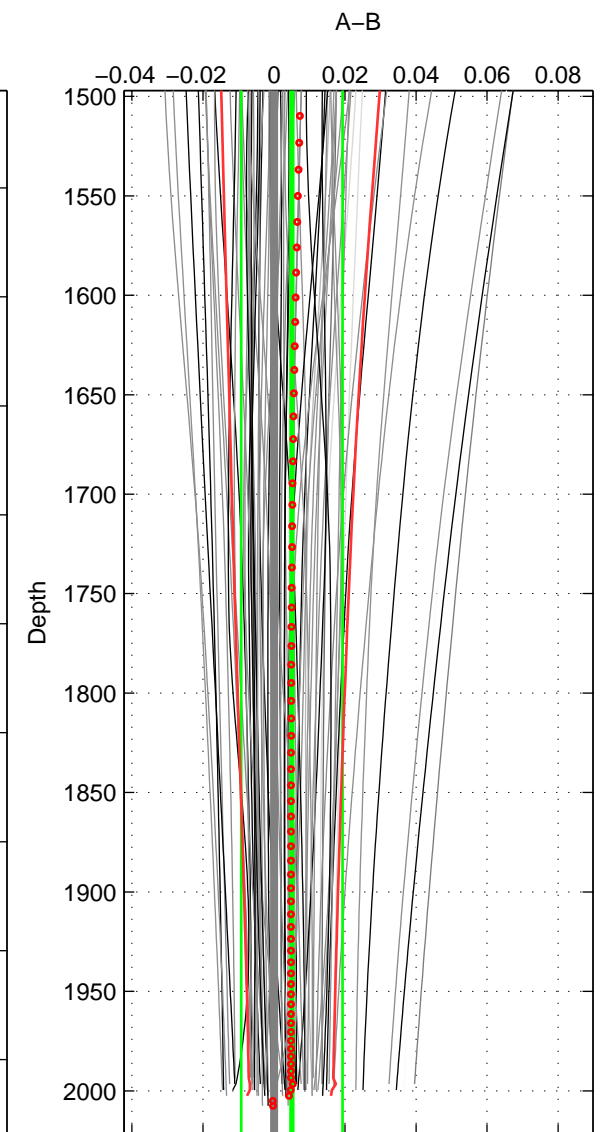

Cruise A (red). Date: Jun 1997 Cruisename: 681-49UP19970530

Cruise B (blue). Date: Jul 2002 Cruisename: 697-49UP20020620

\*\*\* "Favourite" values are means of spaces 1 2 3.

	Offset	O.StDev	Ratio	R.Stdev	Rating
SIGMA:	0.000	0.002	1.000	0.000	4
THETA:	0.001	0.003	1.000	0.000	4
DEPTH:	0.005	0.014	1.000	0.000	4
FAV.:	0.002	0.006	1.000	0.000	4

Profiles of A: 23  
 Profiles of B: 21  
 Diff profs : 67  
 WMoffset (A-B): 0.00029516  
 WMoffset stdev: 0.0019172  
 WMratio (A/B): 1  
 WMratio stdev: 5.5425e-05

Quality (1-5): 4

Profiles of A: 23  
 Profiles of B: 21  
 Diff profs : 67  
 WMoffset (A-B): 0.00071327  
 WMoffset stdev: 0.0030686  
 WMratio (A/B): 1  
 WMratio stdev: 8.8709e-05

Quality (1-5): 4

Profiles of A: 23  
 Profiles of B: 21  
 Diff profs : 67  
 WMoffset (A-B): 0.0050176  
 WMoffset stdev: 0.014259  
 WMratio (A/B): 1.0001  
 WMratio stdev: 0.0004125

Quality (1-5): 4