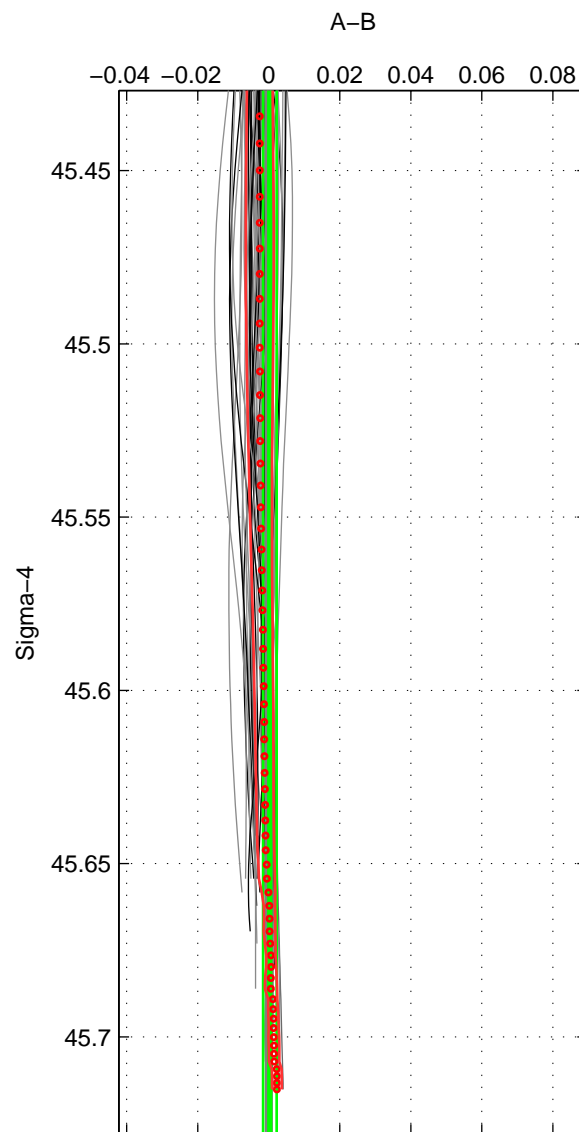

Cruise A (red). Date: Jun 1997 Cruisename: 681-49UP19970530

Cruise B (blue). Date: Jul 2002 Cruisename: 697-49UP20020620

\*\*\* "Favourite" values are means of spaces 1 2 3.

	Offset	O.StDev	Ratio	R.Stdev	Rating
SIGMA:	0.000	0.002	1.000	0.000	4
THETA:	0.001	0.003	1.000	0.000	4
DEPTH:	0.005	0.014	1.000	0.000	4
FAV.:	0.002	0.006	1.000	0.000	4

Profiles of A: 23  
 Profiles of B: 21  
 Diff profs : 67  
 WMoffset (A-B): 0.00029516  
 WMoffset stdev: 0.0019172  
 WMratio (A/B): 1  
 WMratio stdev: 5.5425e-05

Quality (1-5): 4

Profiles of A: 23  
 Profiles of B: 21  
 Diff profs : 67  
 WMoffset (A-B): 0.00071327  
 WMoffset stdev: 0.0030686  
 WMratio (A/B): 1  
 WMratio stdev: 8.8709e-05

Quality (1-5): 4

Profiles of A: 23  
 Profiles of B: 21  
 Diff profs : 67  
 WMoffset (A-B): 0.0050176  
 WMoffset stdev: 0.014259  
 WMratio (A/B): 1.0001  
 WMratio stdev: 0.0004125

Quality (1-5): 4