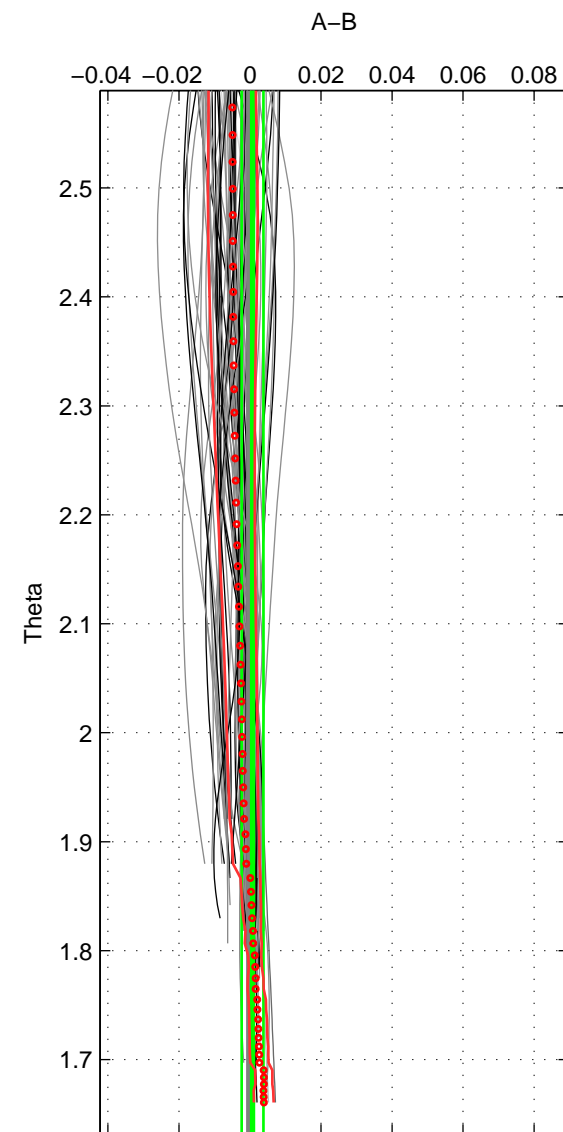

Cruise A (red). Date: Jun 1997 Cruisename: 681-49UP19970530

Cruise B (blue). Date: Jul 2002 Cruisename: 697-49UP20020620

\*\*\* "Favourite" values are means of spaces 1 2 3.

	Offset	O.StDev	Ratio	R.Stdev	Rating
SIGMA:	0.000	0.002	1.000	0.000	4
THETA:	0.001	0.003	1.000	0.000	4
DEPTH:	0.005	0.014	1.000	0.000	4
FAV.:	0.002	0.006	1.000	0.000	4

Profiles of A: 23  
 Profiles of B: 21  
 Diff profs : 67  
 WMoffset (A-B): 0.00029516  
 WMoffset stdev: 0.0019172  
 WMratio (A/B): 1  
 WMratio stdev: 5.5425e-05

Quality (1-5): 4

Profiles of A: 23  
 Profiles of B: 21  
 Diff profs : 67  
 WMoffset (A-B): 0.00071327  
 WMoffset stdev: 0.0030686  
 WMratio (A/B): 1  
 WMratio stdev: 8.8709e-05

Quality (1-5): 4

Profiles of A: 23  
 Profiles of B: 21  
 Diff profs : 67  
 WMoffset (A-B): 0.0050176  
 WMoffset stdev: 0.014259  
 WMratio (A/B): 1.0001  
 WMratio stdev: 0.0004125

Quality (1-5): 4