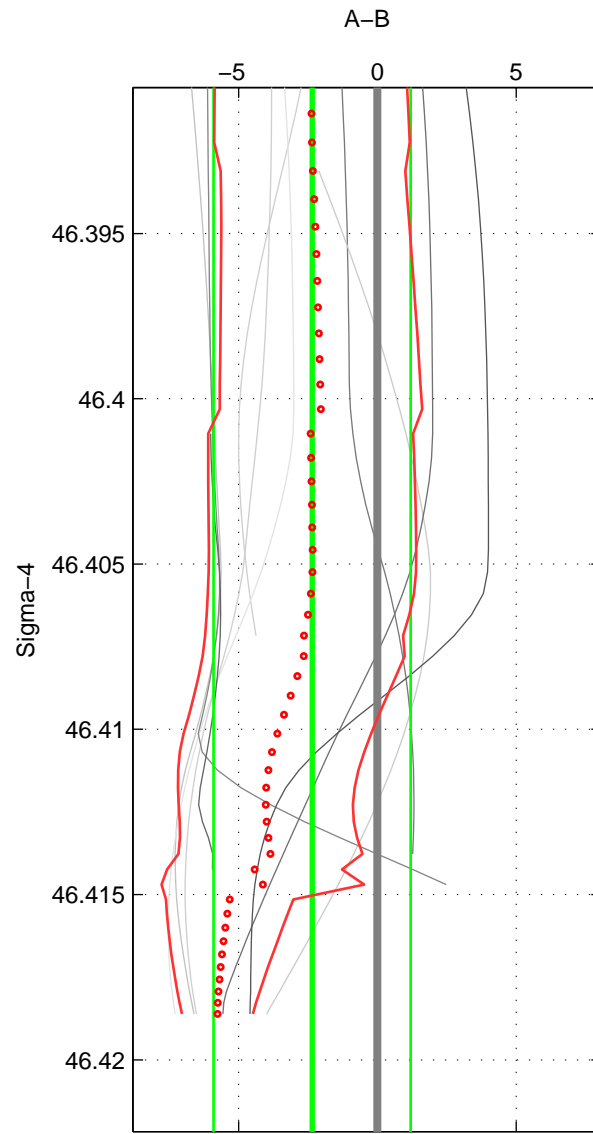

Cruise A (red). Date: Jul 1992 Cruisename: 7-06MT19920701

Cruise B (blue). Date: Nov 1993 Cruisename: 88-58JH19931106

\*\*\* "Favourite" values are those of space 2.

	Offset	O.StDev	Ratio	R.Stdev	Rating
SIGMA:	-0.002	0.004	1.000	0.000	2
THETA:	-0.002	0.003	1.000	0.000	4
DEPTH:	-0.003	0.002	1.000	0.000	2
FAV. :	-0.002	0.003	1.000	0.000	4

Profiles of A: 2  
Profiles of B: 14  
Diff profs : 10  
WMoffset (A-B): -0.0023492  
WMoffset stdev: 0.0035522  
WMratio (A/B): 0.99993  
WMratio stdev: 0.00010176

Quality (1-5): 2

Profiles of A: 3  
Profiles of B: 14  
Diff profs : 15  
WMoffset (A-B): -0.0021569  
WMoffset stdev: 0.0032557  
WMratio (A/B): 0.99994  
WMratio stdev: 9.3264e-05

Quality (1-5): 4

Profiles of A: 2  
Profiles of B: 14  
Diff profs : 10  
WMoffset (A-B): -0.0031782  
WMoffset stdev: 0.0024409  
WMratio (A/B): 0.99991  
WMratio stdev: 6.9921e-05

Quality (1-5): 2