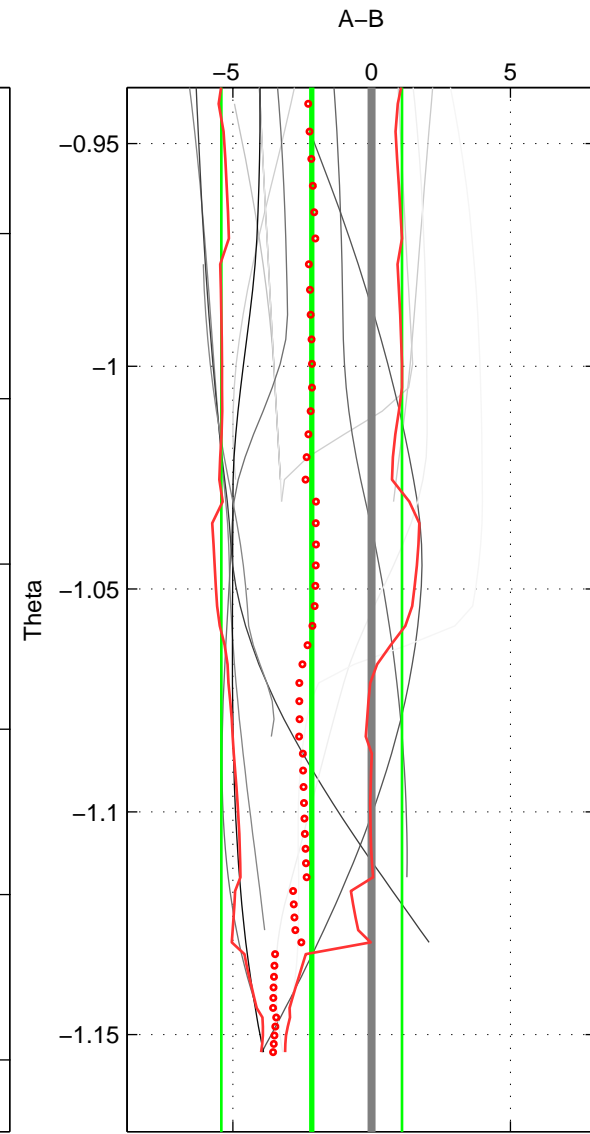

Cruise A (red). Date: Jul 1992 Cruisename: 7-06MT19920701

Cruise B (blue). Date: Nov 1993 Cruisename: 88-58JH19931106

\*\*\* "Favourite" values are those of space 2.

	Offset	O.StDev	Ratio	R.Stdev	Rating
SIGMA:	-0.002	0.004	1.000	0.000	2
THETA:	-0.002	0.003	1.000	0.000	4
DEPTH:	-0.003	0.002	1.000	0.000	2
FAV. :	-0.002	0.003	1.000	0.000	4

Profiles of A: 2  
Profiles of B: 14  
Diff profs : 10  
WMoffset (A-B): -0.0023492  
WMoffset stdev: 0.0035522  
WMratio (A/B): 0.99993  
WMratio stdev: 0.00010176

Quality (1-5): 2

Profiles of A: 3  
Profiles of B: 14  
Diff profs : 15  
WMoffset (A-B): -0.0021569  
WMoffset stdev: 0.0032557  
WMratio (A/B): 0.99994  
WMratio stdev: 9.3264e-05

Quality (1-5): 4

Profiles of A: 2  
Profiles of B: 14  
Diff profs : 10  
WMoffset (A-B): -0.0031782  
WMoffset stdev: 0.0024409  
WMratio (A/B): 0.99991  
WMratio stdev: 6.9921e-05

Quality (1-5): 2