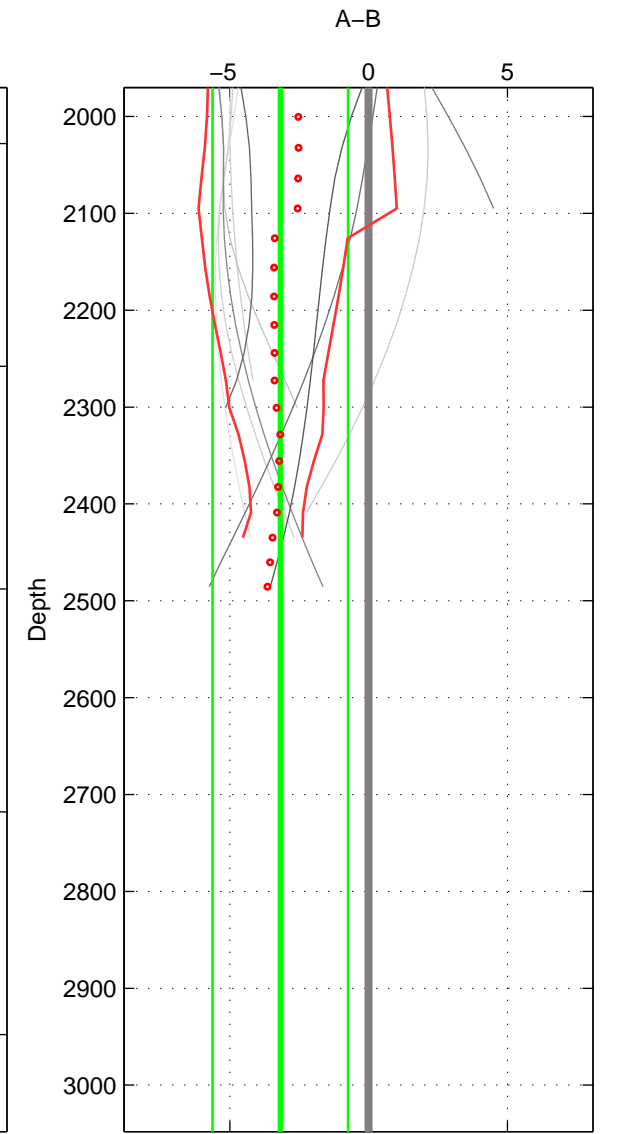

Cruise A (red). Date: Jul 1992 Cruisename: 7-06MT19920701

Cruise B (blue). Date: Nov 1993 Cruisename: 88-58JH19931106

\*\*\* "Favourite" values are those of space 2.

	Offset	O.StDev	Ratio	R.Stdev	Rating
SIGMA:	-0.002	0.004	1.000	0.000	2
THETA:	-0.002	0.003	1.000	0.000	4
DEPTH:	-0.003	0.002	1.000	0.000	2
FAV. :	-0.002	0.003	1.000	0.000	4

Profiles of A: 2  
Profiles of B: 14  
Diff profs : 10  
WMoffset (A-B): -0.0023492  
WMoffset stdev: 0.0035522  
WMratio (A/B): 0.99993  
WMratio stdev: 0.00010176

Quality (1-5): 2

Profiles of A: 3  
Profiles of B: 14  
Diff profs : 15  
WMoffset (A-B): -0.0021569  
WMoffset stdev: 0.0032557  
WMratio (A/B): 0.99994  
WMratio stdev: 9.3264e-05

Quality (1-5): 4

Profiles of A: 2  
Profiles of B: 14  
Diff profs : 10  
WMoffset (A-B): -0.0031782  
WMoffset stdev: 0.0024409  
WMratio (A/B): 0.99991  
WMratio stdev: 6.9921e-05

Quality (1-5): 2