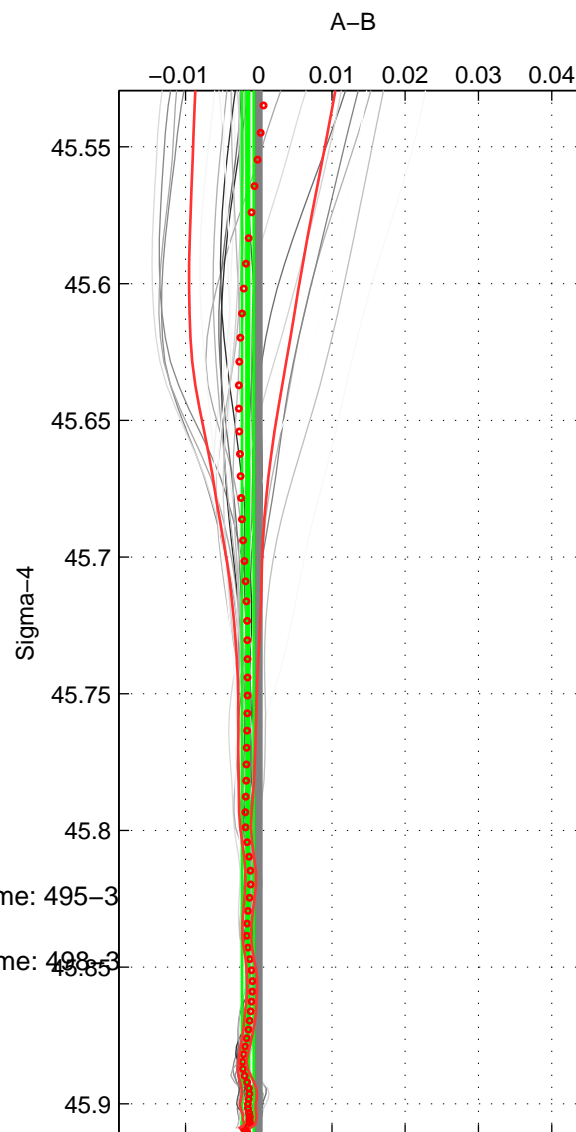

Cruise A (red). Date: May 1985 Cruisename: 495-3

Cruise B (blue). Date: Aug 1993 Cruisename: 498-3

*** "Favourite" values are means of spaces 1 2 3.

	Offset	O.StDev	Ratio	R.Stdev	Rating
SIGMA:	-0.001	0.001	1.000	0.000	5
THETA:	-0.002	0.001	1.000	0.000	5
DEPTH:	-0.002	0.001	1.000	0.000	5
FAV. :	-0.002	0.001	1.000	0.000	5

Profiles of A: 5
 Profiles of B: 8
 Diff profs : 28
 WMoffset (A-B): -0.0014828
 WMoffset stdev: 0.00080392
 WMratio (A/B): 0.99996
 WMratio stdev: 2.318e-05

Quality (1-5): 5

Profiles of A: 5
 Profiles of B: 8
 Diff profs : 28
 WMoffset (A-B): -0.0020304
 WMoffset stdev: 0.00093395
 WMratio (A/B): 0.99994
 WMratio stdev: 2.6923e-05

Quality (1-5): 5

Profiles of A: 5
 Profiles of B: 8
 Diff profs : 28
 WMoffset (A-B): -0.0020372
 WMoffset stdev: 0.00085134
 WMratio (A/B): 0.99994
 WMratio stdev: 2.4539e-05

Quality (1-5): 5