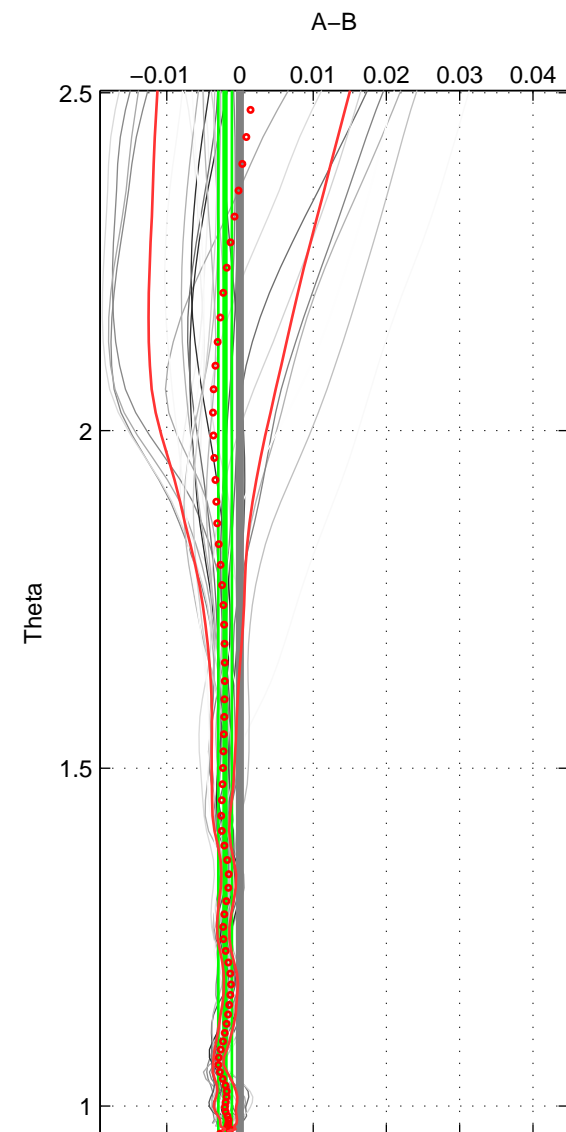

Cruise A (red). Date: May 1985 Cruisename: 495-3

Cruise B (blue). Date: Aug 1993 Cruisename: 498-3

*** "Favourite" values are means of spaces 1 2 3.

	Offset	O.StDev	Ratio	R.Stdev	Rating
SIGMA:	-0.001	0.001	1.000	0.000	5
THETA:	-0.002	0.001	1.000	0.000	5
DEPTH:	-0.002	0.001	1.000	0.000	5
FAV. :	-0.002	0.001	1.000	0.000	5

Profiles of A: 5
 Profiles of B: 8
 Diff profs : 28
 WMoffset (A-B): -0.0014828
 WMoffset stdev: 0.00080392
 WMratio (A/B): 0.99996
 WMratio stdev: 2.318e-05

Quality (1-5): 5

Profiles of A: 5
 Profiles of B: 8
 Diff profs : 28
 WMoffset (A-B): -0.0020304
 WMoffset stdev: 0.00093395
 WMratio (A/B): 0.99994
 WMratio stdev: 2.6923e-05

Quality (1-5): 5

Profiles of A: 5
 Profiles of B: 8
 Diff profs : 28
 WMoffset (A-B): -0.0020372
 WMoffset stdev: 0.00085134
 WMratio (A/B): 0.99994
 WMratio stdev: 2.4539e-05

Quality (1-5): 5