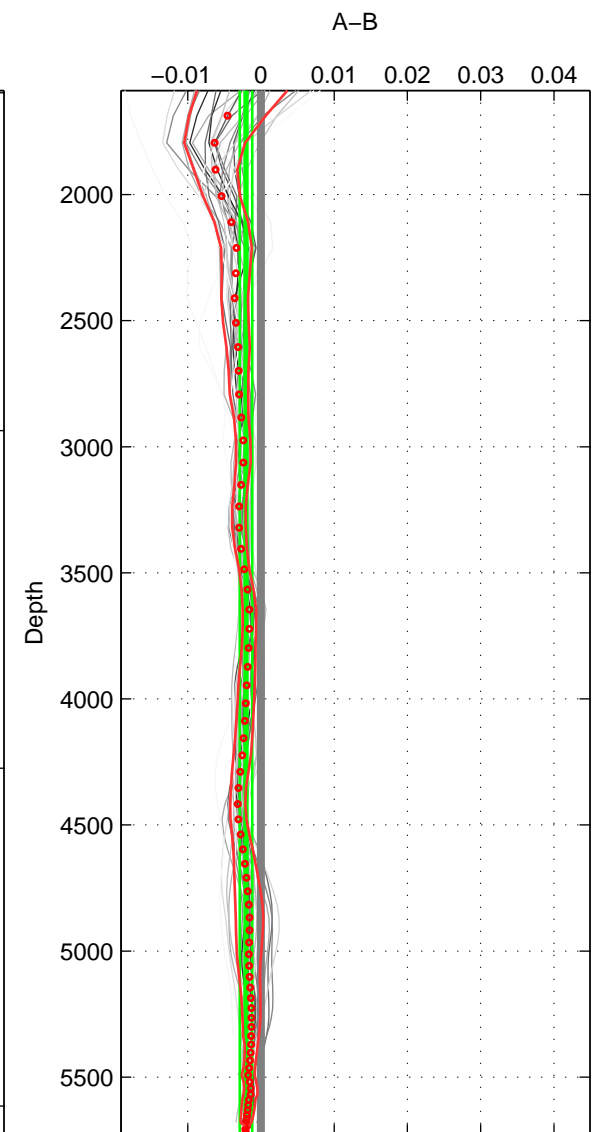

Cruise A (red). Date: May 1985 Cruisename: 495-3

Cruise B (blue). Date: Aug 1993 Cruisename: 498-3

*** "Favourite" values are means of spaces 1 2 3.

	Offset	O.StDev	Ratio	R.Stdev	Rating
SIGMA:	-0.001	0.001	1.000	0.000	5
THETA:	-0.002	0.001	1.000	0.000	5
DEPTH:	-0.002	0.001	1.000	0.000	5
FAV. :	-0.002	0.001	1.000	0.000	5

Profiles of A: 5
 Profiles of B: 8
 Diff profs : 28
 WMoffset (A-B): -0.0014828
 WMoffset stdev: 0.00080392
 WMratio (A/B): 0.99996
 WMratio stdev: 2.318e-05

Quality (1-5): 5

Profiles of A: 5
 Profiles of B: 8
 Diff profs : 28
 WMoffset (A-B): -0.0020304
 WMoffset stdev: 0.00093395
 WMratio (A/B): 0.99994
 WMratio stdev: 2.6923e-05

Quality (1-5): 5

Profiles of A: 5
 Profiles of B: 8
 Diff profs : 28
 WMoffset (A-B): -0.0020372
 WMoffset stdev: 0.00085134
 WMratio (A/B): 0.99994
 WMratio stdev: 2.4539e-05

Quality (1-5): 5