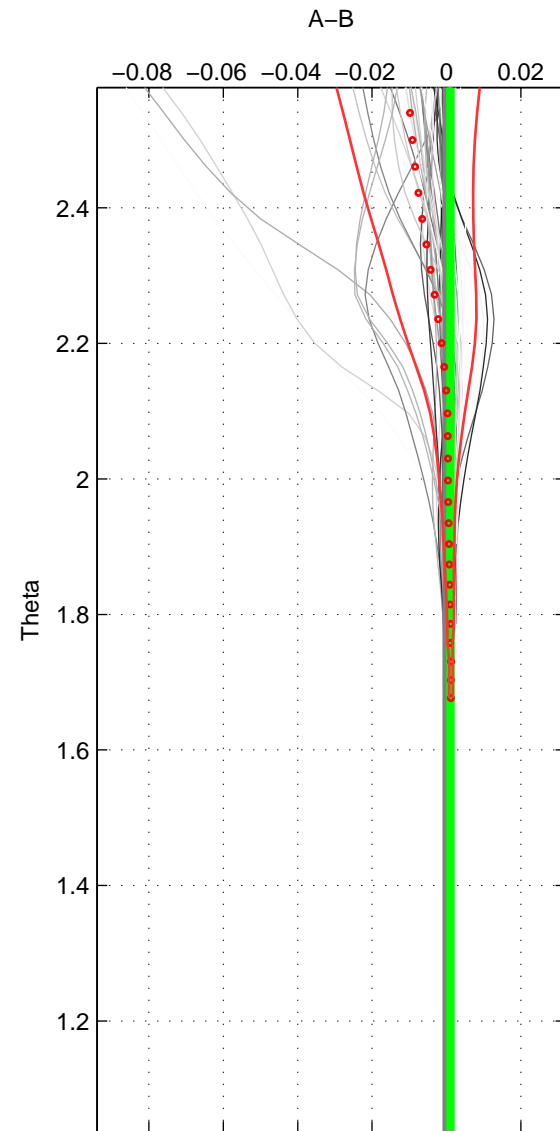

Cruise A (red). Date: Jun 2005 Cruisename: 605-49NZ20050525
 Cruise B (blue). Date: May 2002 Cruisename: 696-49UP20020424

*** "Favourite" values are means of spaces 1 2.

	Offset	O.StDev	Ratio	R.Stdev	Rating
SIGMA:	0.001	0.001	1.000	0.000	5
THETA:	0.001	0.001	1.000	0.000	5
DEPTH:	-0.016	0.002	1.000	0.000	3
FAV.:	0.001	0.001	1.000	0.000	5

Profiles of A: 21
 Profiles of B: 5
 Diff profs : 50
 WMoffset (A-B): 0.00060302
 WMoffset stdev: 0.00054475
 WMratio (A/B): 1
 WMratio stdev: 1.5738e-05

Quality (1-5): 5

Profiles of A: 21
 Profiles of B: 5
 Diff profs : 50
 WMoffset (A-B): 0.0010771
 WMoffset stdev: 0.0007988
 WMratio (A/B): 1
 WMratio stdev: 2.3075e-05

Quality (1-5): 5

Profiles of A: 21
 Profiles of B: 5
 Diff profs : 50
 WMoffset (A-B): -0.016374
 WMoffset stdev: 0.0015034
 WMratio (A/B): 0.99953
 WMratio stdev: 4.3772e-05

Quality (1-5): 3

Please note that statistics are bad.