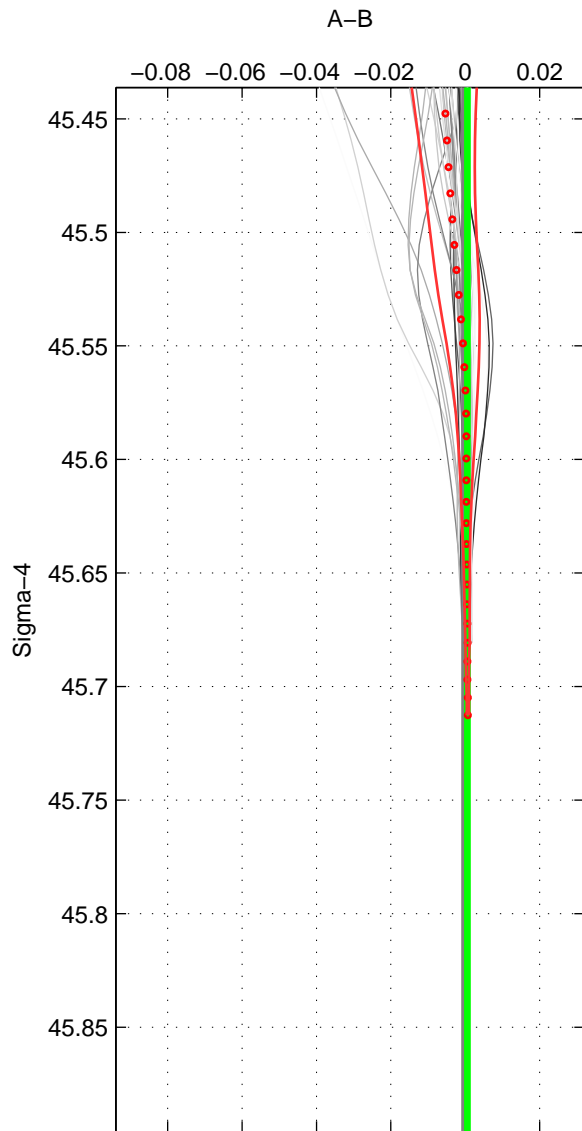

Cruise A (red). Date: Jun 2005 Cruisename: 605-49NZ20050525
 Cruise B (blue). Date: May 2002 Cruisename: 696-49UP20020424

*** "Favourite" values are means of spaces 1 2.

	Offset	O.StDev	Ratio	R.Stdev	Rating
SIGMA:	0.001	0.001	1.000	0.000	5
THETA:	0.001	0.001	1.000	0.000	5
DEPTH:	-0.016	0.002	1.000	0.000	3
FAV.:	0.001	0.001	1.000	0.000	5

Profiles of A: 21
 Profiles of B: 5
 Diff profs : 50
 WMoffset (A-B): 0.00060302
 WMoffset stdev: 0.00054475
 WMratio (A/B): 1
 WMratio stdev: 1.5738e-05

Quality (1-5): 5

Profiles of A: 21
 Profiles of B: 5
 Diff profs : 50
 WMoffset (A-B): 0.0010771
 WMoffset stdev: 0.0007988
 WMratio (A/B): 1
 WMratio stdev: 2.3075e-05

Quality (1-5): 5

Profiles of A: 21
 Profiles of B: 5
 Diff profs : 50
 WMoffset (A-B): -0.016374
 WMoffset stdev: 0.0015034
 WMratio (A/B): 0.99953
 WMratio stdev: 4.3772e-05

Quality (1-5): 3

Please note that statistics are bad.