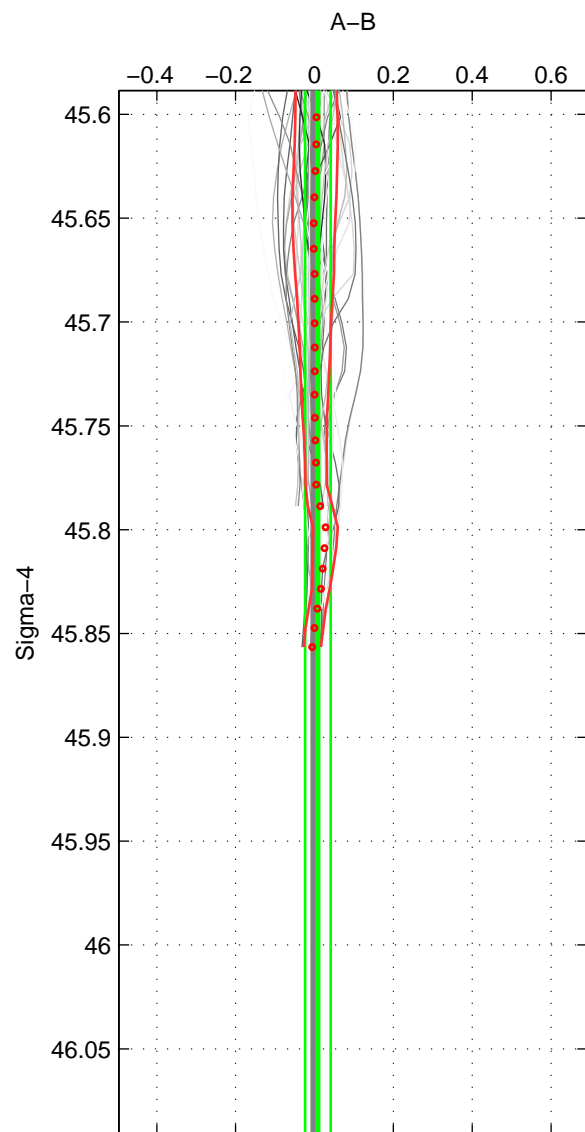

Cruise A (red). Date: Mar 2002 Cruisename: 213-29HE20020304

Cruise B (blue). Date: Feb 1994 Cruisename: 238-323019940104

\*\*\* "Favourite" values are those of space 2.

	Offset	O.StDev	Ratio	R.Stdev	Rating
SIGMA:	0.008	0.033	1.000	0.001	4
THETA:	0.023	0.041	1.001	0.001	5
DEPTH:	-0.002	0.002	1.000	0.000	3
FAV.:	0.023	0.041	1.001	0.001	5

Profiles of A: 8  
 Profiles of B: 51  
 Diff profs : 51  
 WMoffset (A-B): 0.0084215  
 WMoffset stdev: 0.032522  
 WMratio (A/B): 1.0002  
 WMratio stdev: 0.00093495

Quality (1-5): 4

Profiles of A: 8  
 Profiles of B: 52  
 Diff profs : 52  
 WMoffset (A-B): 0.022965  
 WMoffset stdev: 0.040547  
 WMratio (A/B): 1.0007  
 WMratio stdev: 0.001167

Quality (1-5): 5

Profiles of A: 8  
 Profiles of B: 51  
 Diff profs : 51  
 WMoffset (A-B): -0.0019664  
 WMoffset stdev: 0.0020232  
 WMratio (A/B): 0.99994  
 WMratio stdev: 5.7925e-05

Quality (1-5): 3