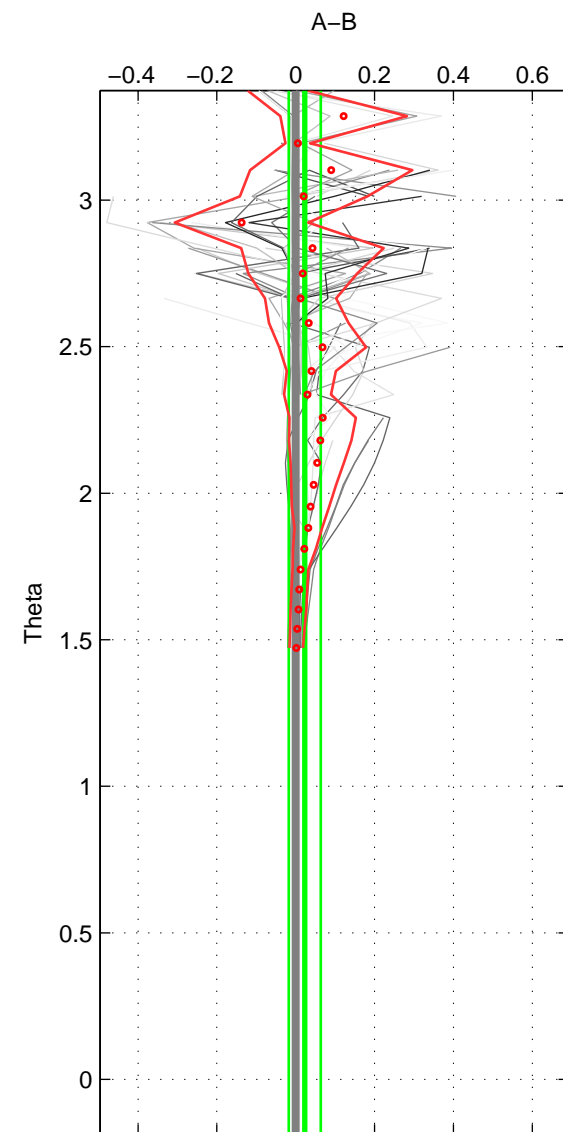

Cruise A (red). Date: Mar 2002 Cruisename: 213-29HE20020304

Cruise B (blue). Date: Feb 1994 Cruisename: 238-323019940104

\*\*\* "Favourite" values are those of space 2.

	Offset	O.StDev	Ratio	R.Stdev	Rating
SIGMA:	0.008	0.033	1.000	0.001	4
THETA:	0.023	0.041	1.001	0.001	5
DEPTH:	-0.002	0.002	1.000	0.000	3
FAV.:	0.023	0.041	1.001	0.001	5

Profiles of A: 8  
 Profiles of B: 51  
 Diff profs : 51  
 WMoffset (A-B): 0.0084215  
 WMoffset stdev: 0.032522  
 WMratio (A/B): 1.0002  
 WMratio stdev: 0.00093495

Quality (1-5): 4

Profiles of A: 8  
 Profiles of B: 52  
 Diff profs : 52  
 WMoffset (A-B): 0.022965  
 WMoffset stdev: 0.040547  
 WMratio (A/B): 1.0007  
 WMratio stdev: 0.001167

Quality (1-5): 5

Profiles of A: 8  
 Profiles of B: 51  
 Diff profs : 51  
 WMoffset (A-B): -0.0019664  
 WMoffset stdev: 0.0020232  
 WMratio (A/B): 0.99994  
 WMratio stdev: 5.7925e-05

Quality (1-5): 3