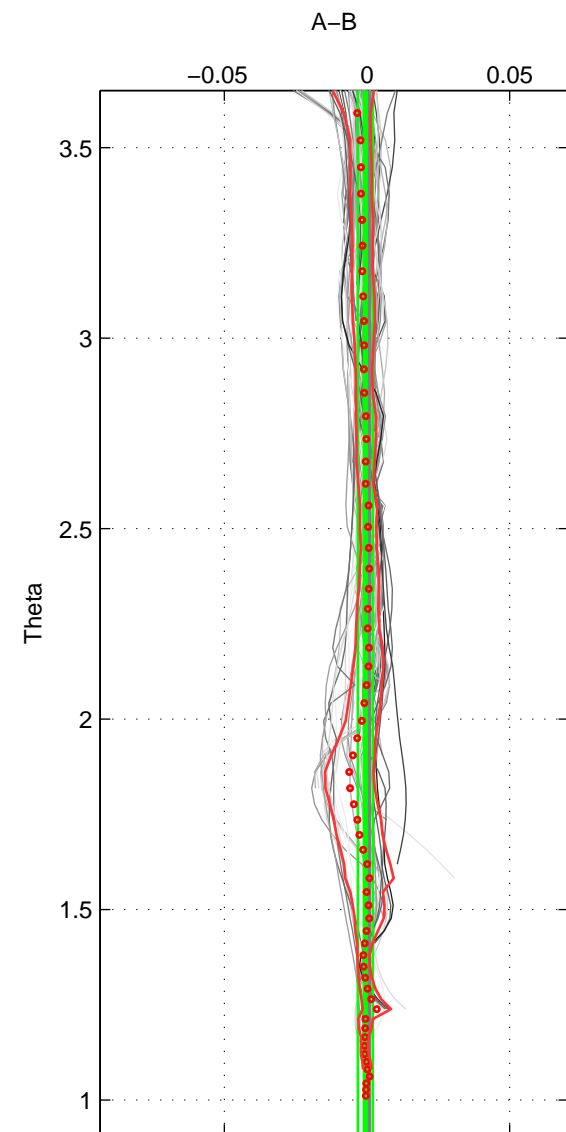

Cruise A (red). Date: Jan 1983 Cruisename: 221-316N19821201  
 Cruise B (blue). Date: Sep 1995 Cruisename: 269-35LU19950909

\*\*\* "Favourite" values are means of spaces 1 2 3.

	Offset	O.StDev	Ratio	R.Stdev	Rating
SIGMA:	0.001	0.003	1.000	0.000	5
THETA:	-0.001	0.003	1.000	0.000	5
DEPTH:	0.004	0.006	1.000	0.000	5
FAV.:	0.001	0.004	1.000	0.000	5

Profiles of A: 13  
 Profiles of B: 34  
 Diff profs : 87  
 WMoffset (A-B): 0.0011427  
 WMoffset stdev: 0.0028092  
 WMratio (A/B): 1  
 WMratio stdev: 8.0488e-05

Quality (1-5): 5

Profiles of A: 13  
 Profiles of B: 34  
 Diff profs : 87  
 WMoffset (A-B): -0.00057612  
 WMoffset stdev: 0.0025923  
 WMratio (A/B): 0.99998  
 WMratio stdev: 7.4419e-05

Quality (1-5): 5

Profiles of A: 13  
 Profiles of B: 34  
 Diff profs : 87  
 WMoffset (A-B): 0.0036365  
 WMoffset stdev: 0.005683  
 WMratio (A/B): 1.0001  
 WMratio stdev: 0.00016279

Quality (1-5): 5