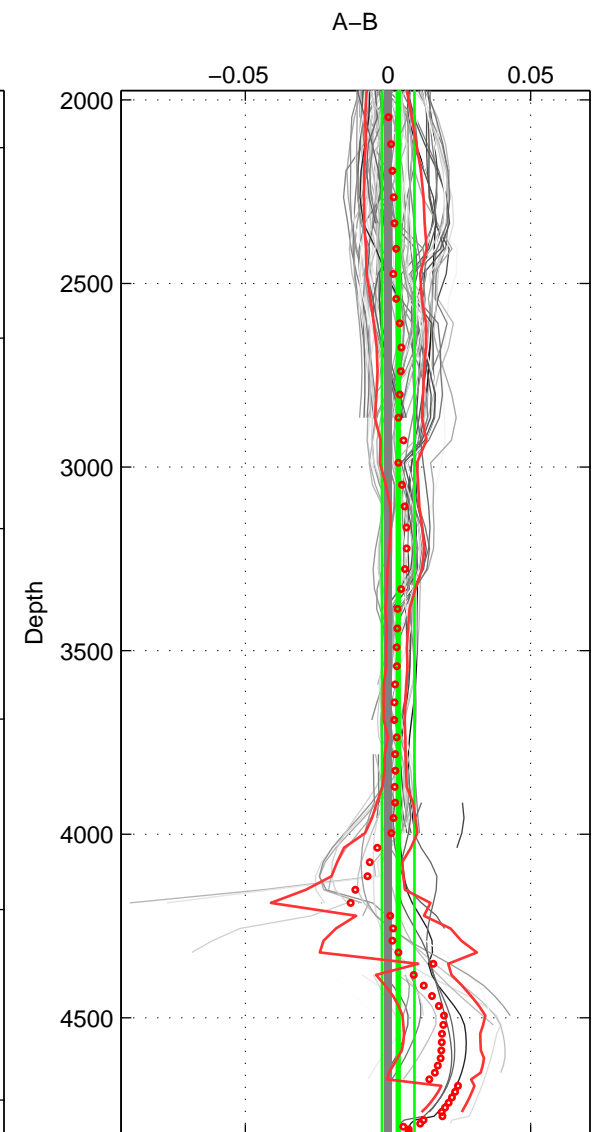

Cruise A (red). Date: Jan 1983 Cruisename: 221-316N19821201  
 Cruise B (blue). Date: Sep 1995 Cruisename: 269-35LU19950909

\*\*\* "Favourite" values are means of spaces 1 2 3.

	Offset	O.StDev	Ratio	R.Stdev	Rating
SIGMA:	0.001	0.003	1.000	0.000	5
THETA:	-0.001	0.003	1.000	0.000	5
DEPTH:	0.004	0.006	1.000	0.000	5
FAV.:	0.001	0.004	1.000	0.000	5

Profiles of A: 13  
 Profiles of B: 34  
 Diff profs : 87  
 WMoffset (A-B): 0.0011427  
 WMoffset stdev: 0.0028092  
 WMratio (A/B): 1  
 WMratio stdev: 8.0488e-05

Quality (1-5): 5

Profiles of A: 13  
 Profiles of B: 34  
 Diff profs : 87  
 WMoffset (A-B): -0.00057612  
 WMoffset stdev: 0.0025923  
 WMratio (A/B): 0.99998  
 WMratio stdev: 7.4419e-05

Quality (1-5): 5

Profiles of A: 13  
 Profiles of B: 34  
 Diff profs : 87  
 WMoffset (A-B): 0.0036365  
 WMoffset stdev: 0.005683  
 WMratio (A/B): 1.0001  
 WMratio stdev: 0.00016279

Quality (1-5): 5