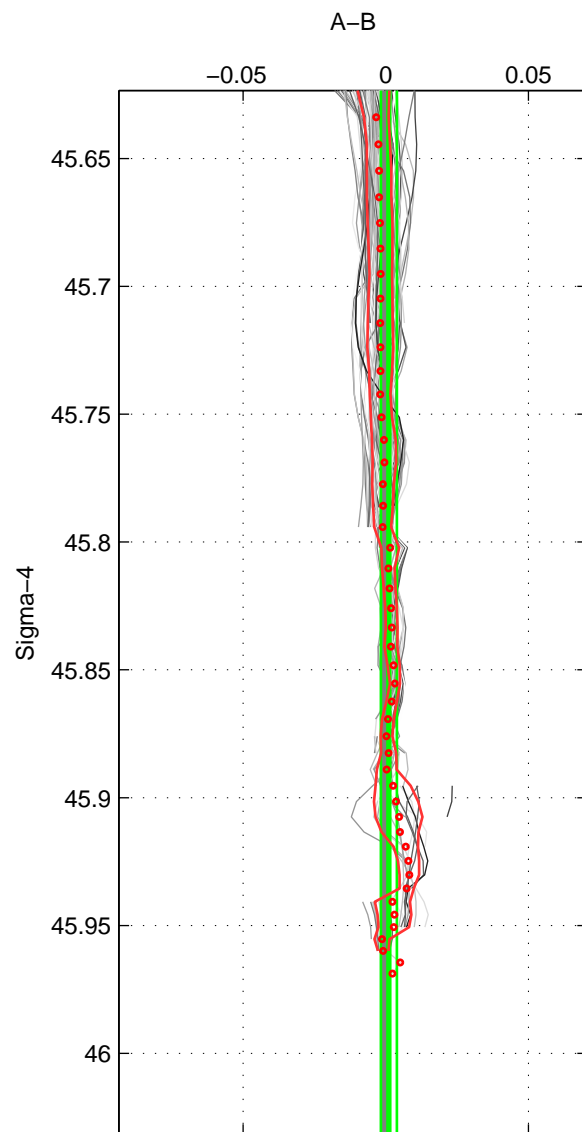

Cruise A (red). Date: Jan 1983 Cruisename: 221-316N19821201  
 Cruise B (blue). Date: Sep 1995 Cruisename: 269-35LU19950909

\*\*\* "Favourite" values are means of spaces 1 2 3.

	Offset	O.StDev	Ratio	R.Stdev	Rating
SIGMA:	0.001	0.003	1.000	0.000	5
THETA:	-0.001	0.003	1.000	0.000	5
DEPTH:	0.004	0.006	1.000	0.000	5
FAV.:	0.001	0.004	1.000	0.000	5

Profiles of A: 13  
 Profiles of B: 34  
 Diff profs : 87  
 WMoffset (A-B): 0.0011427  
 WMoffset stdev: 0.0028092  
 WMratio (A/B): 1  
 WMratio stdev: 8.0488e-05

Quality (1-5): 5

Profiles of A: 13  
 Profiles of B: 34  
 Diff profs : 87  
 WMoffset (A-B): -0.00057612  
 WMoffset stdev: 0.0025923  
 WMratio (A/B): 0.99998  
 WMratio stdev: 7.4419e-05

Quality (1-5): 5

Profiles of A: 13  
 Profiles of B: 34  
 Diff profs : 87  
 WMoffset (A-B): 0.0036365  
 WMoffset stdev: 0.005683  
 WMratio (A/B): 1.0001  
 WMratio stdev: 0.00016279

Quality (1-5): 5